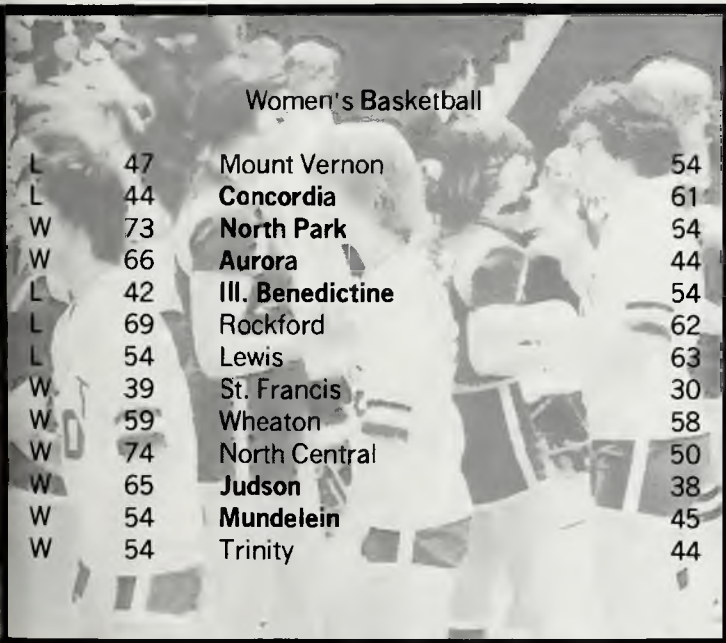

Women's Basketball

L	47	Mount Vernon	54
L	44	Concordia	61
W	73	North Park	54
W	66	Aurora	44
L	42	Ill. Benedictine	54
L	69	Rockford	62
L	54	Lewis	63
W	39	St. Francis	30
W	59	Wheaton	58
W	74	North Central	50
W	65	Judson	38
W	54	Mundelein	45
W	54	Trinity	44