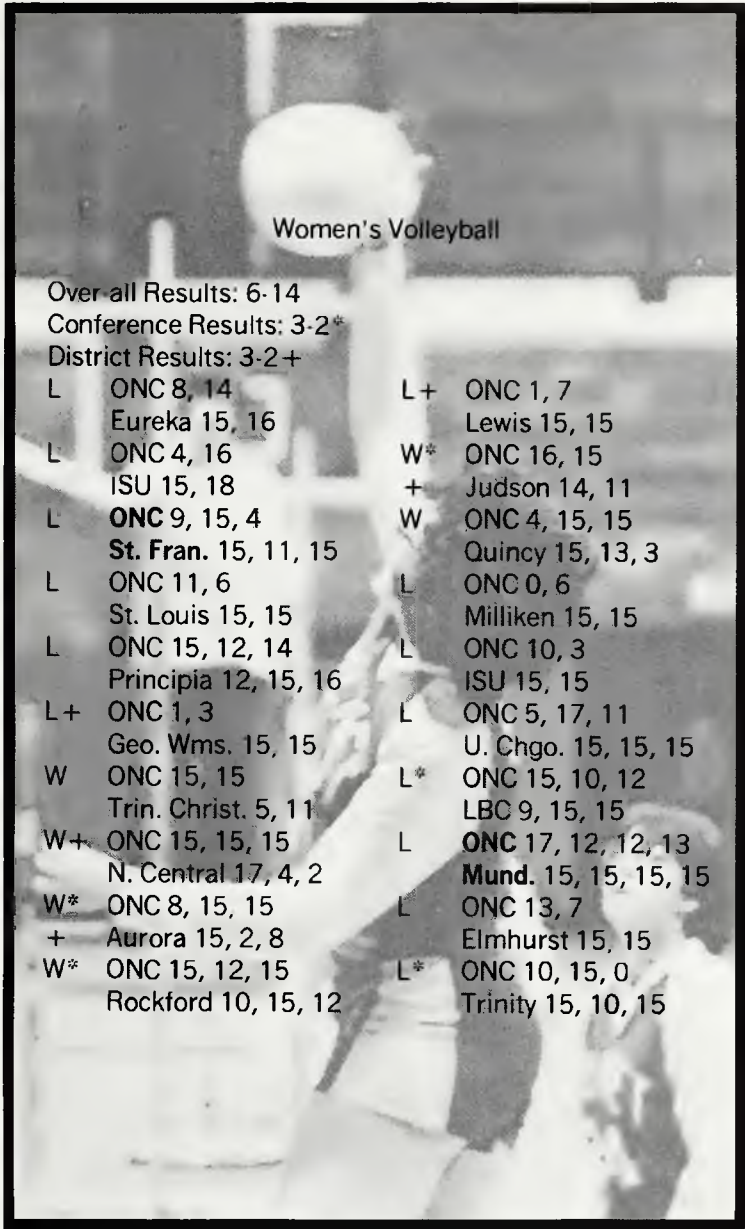

Women's Volleyball

Over-all Results: 6-14
Conference Results: 3-2*
District Results: 3-2+

L	ONC 8, 14	L+	ONC 1, 7
	Eureka 15, 16		Lewis 15, 15
L	ONC 4, 16	W*	ONC 16, 15
	ISU 15, 18	+	Judson 14, 11
L	ONC 9, 15, 4	W	ONC 4, 15, 15
	St. Fran. 15, 11, 15		Quincy 15, 13, 3
L	ONC 11, 6	L	ONC 0, 6
	St. Louis 15, 15		Milliken 15, 15
L	ONC 15, 12, 14	L	ONC 10, 3
	Principia 12, 15, 16		ISU 15, 15
L+	ONC 1, 3	L	ONC 5, 17, 11
	Geo. Wms. 15, 15		U. Chgo. 15, 15, 15
W	ONC 15, 15	L*	ONC 15, 10, 12
	Trin. Christ. 5, 11		LBC 9, 15, 15
W+	ONC 15, 15, 15	L	ONC 17, 12, 12, 13
	N. Central 17, 4, 2		Mund. 15, 15, 15, 15
W*	ONC 8, 15, 15	L	ONC 13, 7
+	Aurora 15, 2, 8		Elmhurst 15, 15
W*	ONC 15, 12, 15	L*	ONC 10, 15, 0
	Rockford 10, 15, 12		Trinity 15, 10, 15