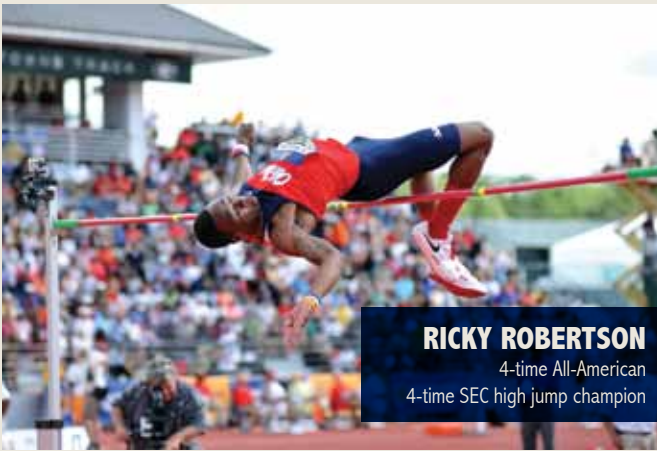

RICKY ROBERTSON
4-time All-American
4-time SEC high jump champion

OLE MISS IN 2010-11

- 16 All-America selections
- 28 All-Conference selections
- 135 Academic All-Conference selections
- 26 National academic honorees
- 8 Postseason team participants
- 7 Professional draft picks