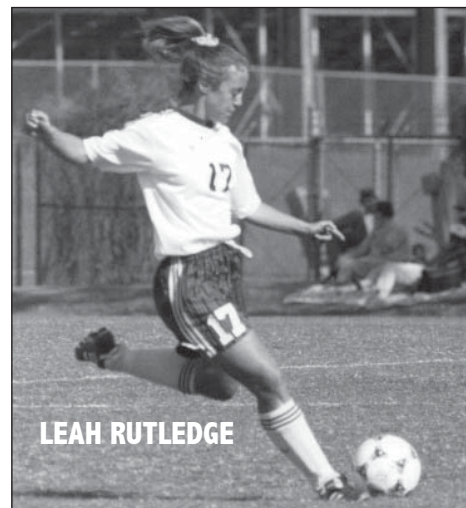

3. Kelly Renie (2002-06).....	.32
4. Jennifer Soileau (1997-2000).....	.30
Regan Scanlon (1997-2000).....	.30
6. Brittney Potts (2002-06).....	.26
7. Jennifer Hance (2005-08).....	.24
Bridget Brooks (1999-2000).....	.24
9. Sarah Wong (1997-2000).....	.23
10. Dylan Jordan (2009-12).....	.21
Hannah Weatherly (2006-09).....	.21
Karen Hall (2001-04).....	.21

Season

1. Sarah Comeaux (1996).....	.26
2. Kelly Renie (2002).....	.18
3. Bridget Brooks (1999).....	.16
4. Tammy Zegledi (1996).....	.15
Sarah Comeaux (1995).....	.15
6. Sarah Wong (1998).....	.11
Jennifer Soileau (1997).....	.11
8. Brittney Potts (2004).....	.10
Tammy Zegledi (1998).....	.10
Sarah Wong (1997).....	.10

Game

1. Sarah Comeaux (11/1/96).....	7#*
2. Regan Scanlon (8/28/99).....	.4
3. Dylan Jordan (10/7/12).....	.3
Alix Hidal (10/24/10).....	.3
Danielle Johnson (9/17/06).....	.3
Brittney Potts (10/22/04).....	.3
Brittney Potts (8/27/04).....	.3
Kelly Renie (9/15/02).....	.3
Tiffany Weiss (9/26/01).....	.3
Amy Sample (10/1/00).....	.3
Courtney Biddle (9/22/00).....	.3
Bridget Brooks (9/24/99).....	.3
Regan Scanlon (9/6/98).....	.3
Sarah Wong (9/6/98).....	.3
Sarah Wong (9/5/98).....	.3
Sarah Comeaux (11/3/96).....	.3
Tammy Zegledi (10/15/96).....	.3
Sarah Comeaux (9/17/96).....	.3
Sarah Comeaux (10/22/95).....	.3
Tammy Zegledi (9/19/95).....	.3
Sarah Comeaux (9/16/95).....	.3