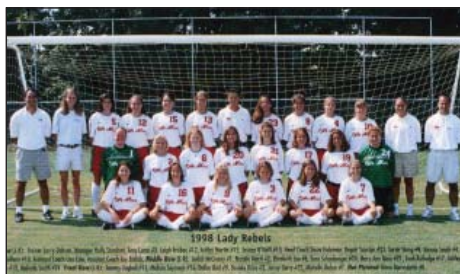

1998

(9-7-2 OVERALL, 3-5 SEC/T2ND WEST)

Sept. 1	at Southern Miss	.....W, 4-0
Sept. 5	Chattanooga	.....W, 8-0
Sept. 6	Tennessee-Martin	.....W, 12-0
Sept. 11	LSU*	.....W, 5-1
Sept. 13	Arkansas*	.....W, 2-1
Sept. 18	South Alabama	.....W, 3-0
Sept. 25	at Alabama*	.....L, 3-4
Sept. 27	at Auburn*	.....L, 1-2 (OT)
Oct. 3	at Colorado College	.....L, 2-3 (OT)
Oct. 4	vs. Pepperdine (Colorado Springs, Colo.)	.....T, 1-1 (20T)
Oct. 8	at Memphis	.....T, 2-2 (20T)
Oct. 16	at South Carolina*	.....L, 0-4
Oct. 18	at #5 Florida*	.....L, 1-9
Oct. 23	Georgia*	.....L, 0-3
Oct. 25	at Mississippi State*	.....W, 1-0
Oct. 27	at Arkansas-Little Rock	.....W, 3-0
Nov. 1	Southeastern Louisiana	.....W, 1-0 (20T)
Nov. 5	vs. Kentucky!	.....L, 1-4

! - SEC Tournament in Tuscaloosa, Ala.