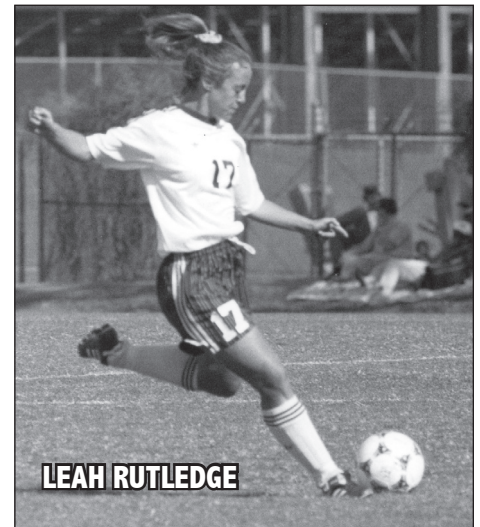

Season

1. Sarah Comeaux (1996).....	.26
2. Rafaelle Souza (2013).....	.22
3. Kelly Renie (2002).....	.18
4. CeCe Kizer (2017).....	.16
Bridget Brooks (1999).....	.16
5. Mandy McCalla (2013).....	.15
Tammy Zegledi (1996).....	.15
Sarah Comeaux (1995).....	.15
8. CeCe Kizer (2015).....	.14
9. Mandy McCalla (2012).....	.13
Rafaelle Souza (2012).....	.13

Game

1. Sarah Comeaux (11/1/96).....	7#*
2. Regan Scanlon (8/28/99).....	.4
3. Olivia Harrison (9/5/14).....	.3
Addie Forbus (8/31/15).....	.3
Rafaelle Souza (11/15/13).....	.3
Dylan Jordan (10/7/12).....	.3
Alix Hildal (10/24/10).....	.3
Danielle Johnson (9/17/06).....	.3
Brittney Potts (10/22/04).....	.3
Brittney Potts (8/27/04).....	.3
Kelly Renie (9/15/02).....	.3
Tiffany Weiss (9/26/01).....	.3
Amy Sample (10/1/00).....	.3
Courtney Biddle (9/22/00).....	.3
Bridget Brooks (9/24/99).....	.3
Regan Scanlon (9/6/98).....	.3
Sarah Wong (9/6/98).....	.3
Sarah Wong (9/5/98).....	.3
Sarah Comeaux (11/3/96).....	.3
Tammy Zegledi (10/15/96).....	.3
Sarah Comeaux (9/17/96).....	.3
Sarah Comeaux (10/22/95).....	.3
Tammy Zegledi (9/19/95).....	.3
Sarah Comeaux (9/16/95).....	.3

LEAH RUTLEDGE

ASSISTS

Career

1. Leah Rutledge (1995-98).....	.45
2. Jennifer Soileau (1997-2000).....	.39
3. Mandy McCalla (2010-13).....	.23
Regan Scanlon (1997-2000).....	.23
5. Kristal Menard (2001-04).....	.22
6. Addie Forbus (2013-16).....	.21
7. Rafaelle Souza (2011-13).....	.20
Anna Sanders (1999-2002).....	.20
Sarah Wong (1997-2000).....	.20
10. Chrissy Strini (2004-07).....	.19

Season

1. Leah Rutledge (1996).....	.25*
2. Jennifer Soileau (1998).....	.14
Leah Rutledge (1995).....	.14
4. Tammy Zegledi (1996).....	.11
5. Jennifer Soileau (2000).....	.10
6. Amy Sample (2003).....	.9
Jennifer Soileau (1997).....	.9
8. Olivia Harrison (2013).....	.8
Chrissy Strini (2006).....	.8
Kristal Menard (2002).....	.8
Regan Scanlon (1999).....	.8
Amaris Weeks (1999).....	.8

Game

1. Leah Rutledge (11/1/96).....	.5*
Tammy Zegledi (11/3/96).....	.5*
3. Alley Houghton (8/18/17).....	.4
Kendyl Mygatt (9/13/09).....	.4
Anna Sanders (9/26/01).....	.4
Leah Rutledge (11/3/96).....	.4
7. Rafaelle Souza (9/29/13).....	.3
Jennifer Hance (10/26/08).....	.3
Hillary Beckman (10/22/04).....	.3
Amy Sample (9/28/03).....	.3
Jennifer Soileau (9/16/00).....	.3
Amaris Weeks (8/28/99).....	.3
Jennifer Soileau (9/6/98).....	.3
Tammy Zegledi (11/1/96).....	.3
Holly Strachen (11/1/96).....	.3
Leah Rutledge (9/17/96).....	.3
Leah Rutledge (9/6/96).....	.3