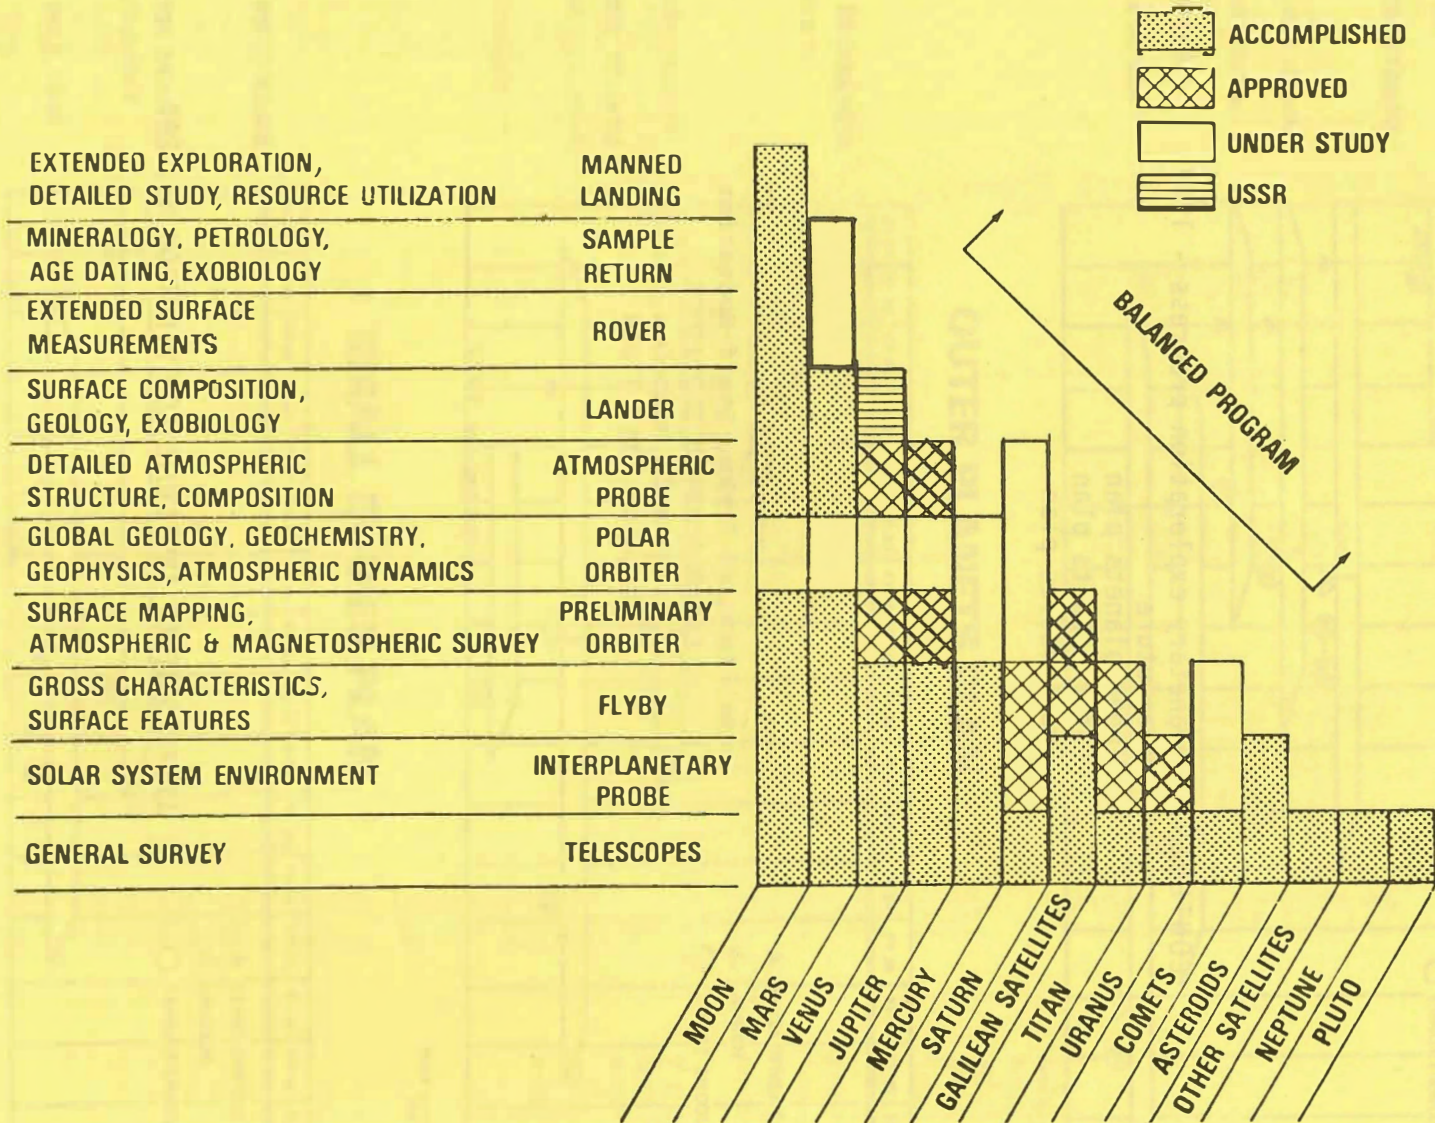

PLANETARY EXPLORATION PROGRESS - 1977