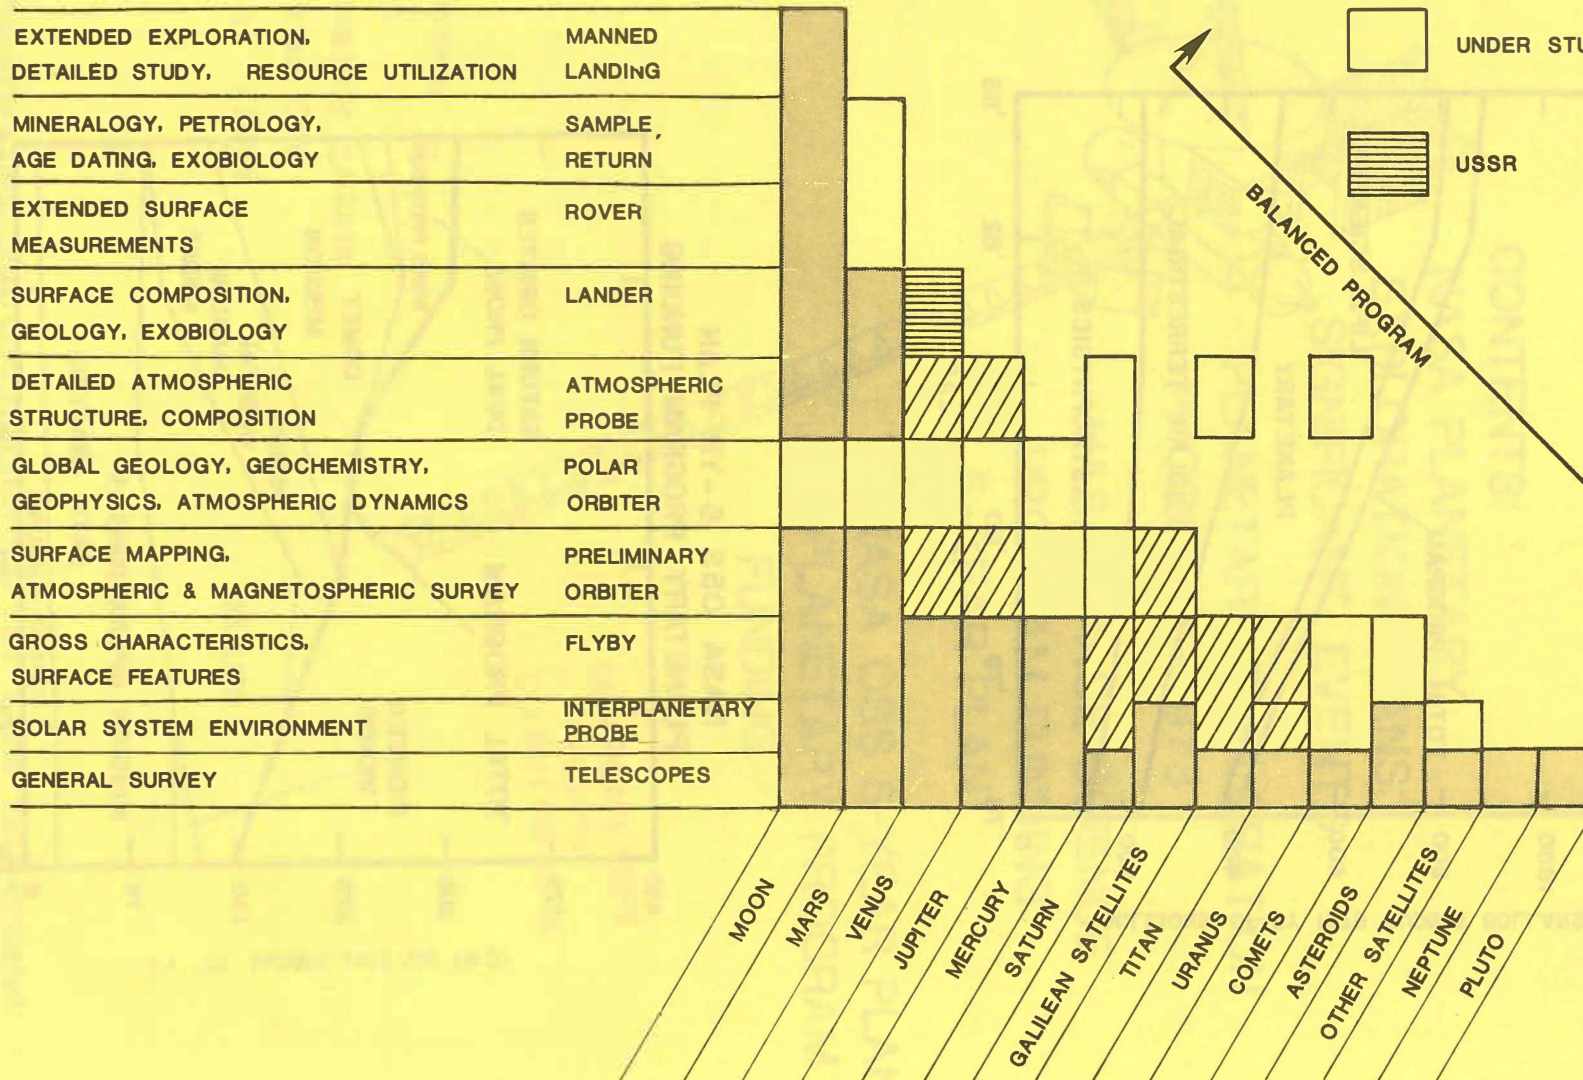

ASTEROID MULT. REND

NASA HQ SL 77 2128 (11)
3 24 77
NASA-JSC

PLANETARY EXPLORATION PROGRESS - 1978

ACCOMPLISHED

APPROVED

UNDER STUDY

USSR

BALANCED PROGRAM

NASA SPACE SCIENCE PROGRAM FUNDING 5 - YEAR PLAN

NASA OSS 5-YR PLAN PLANETARY PROGRAM FUNDING