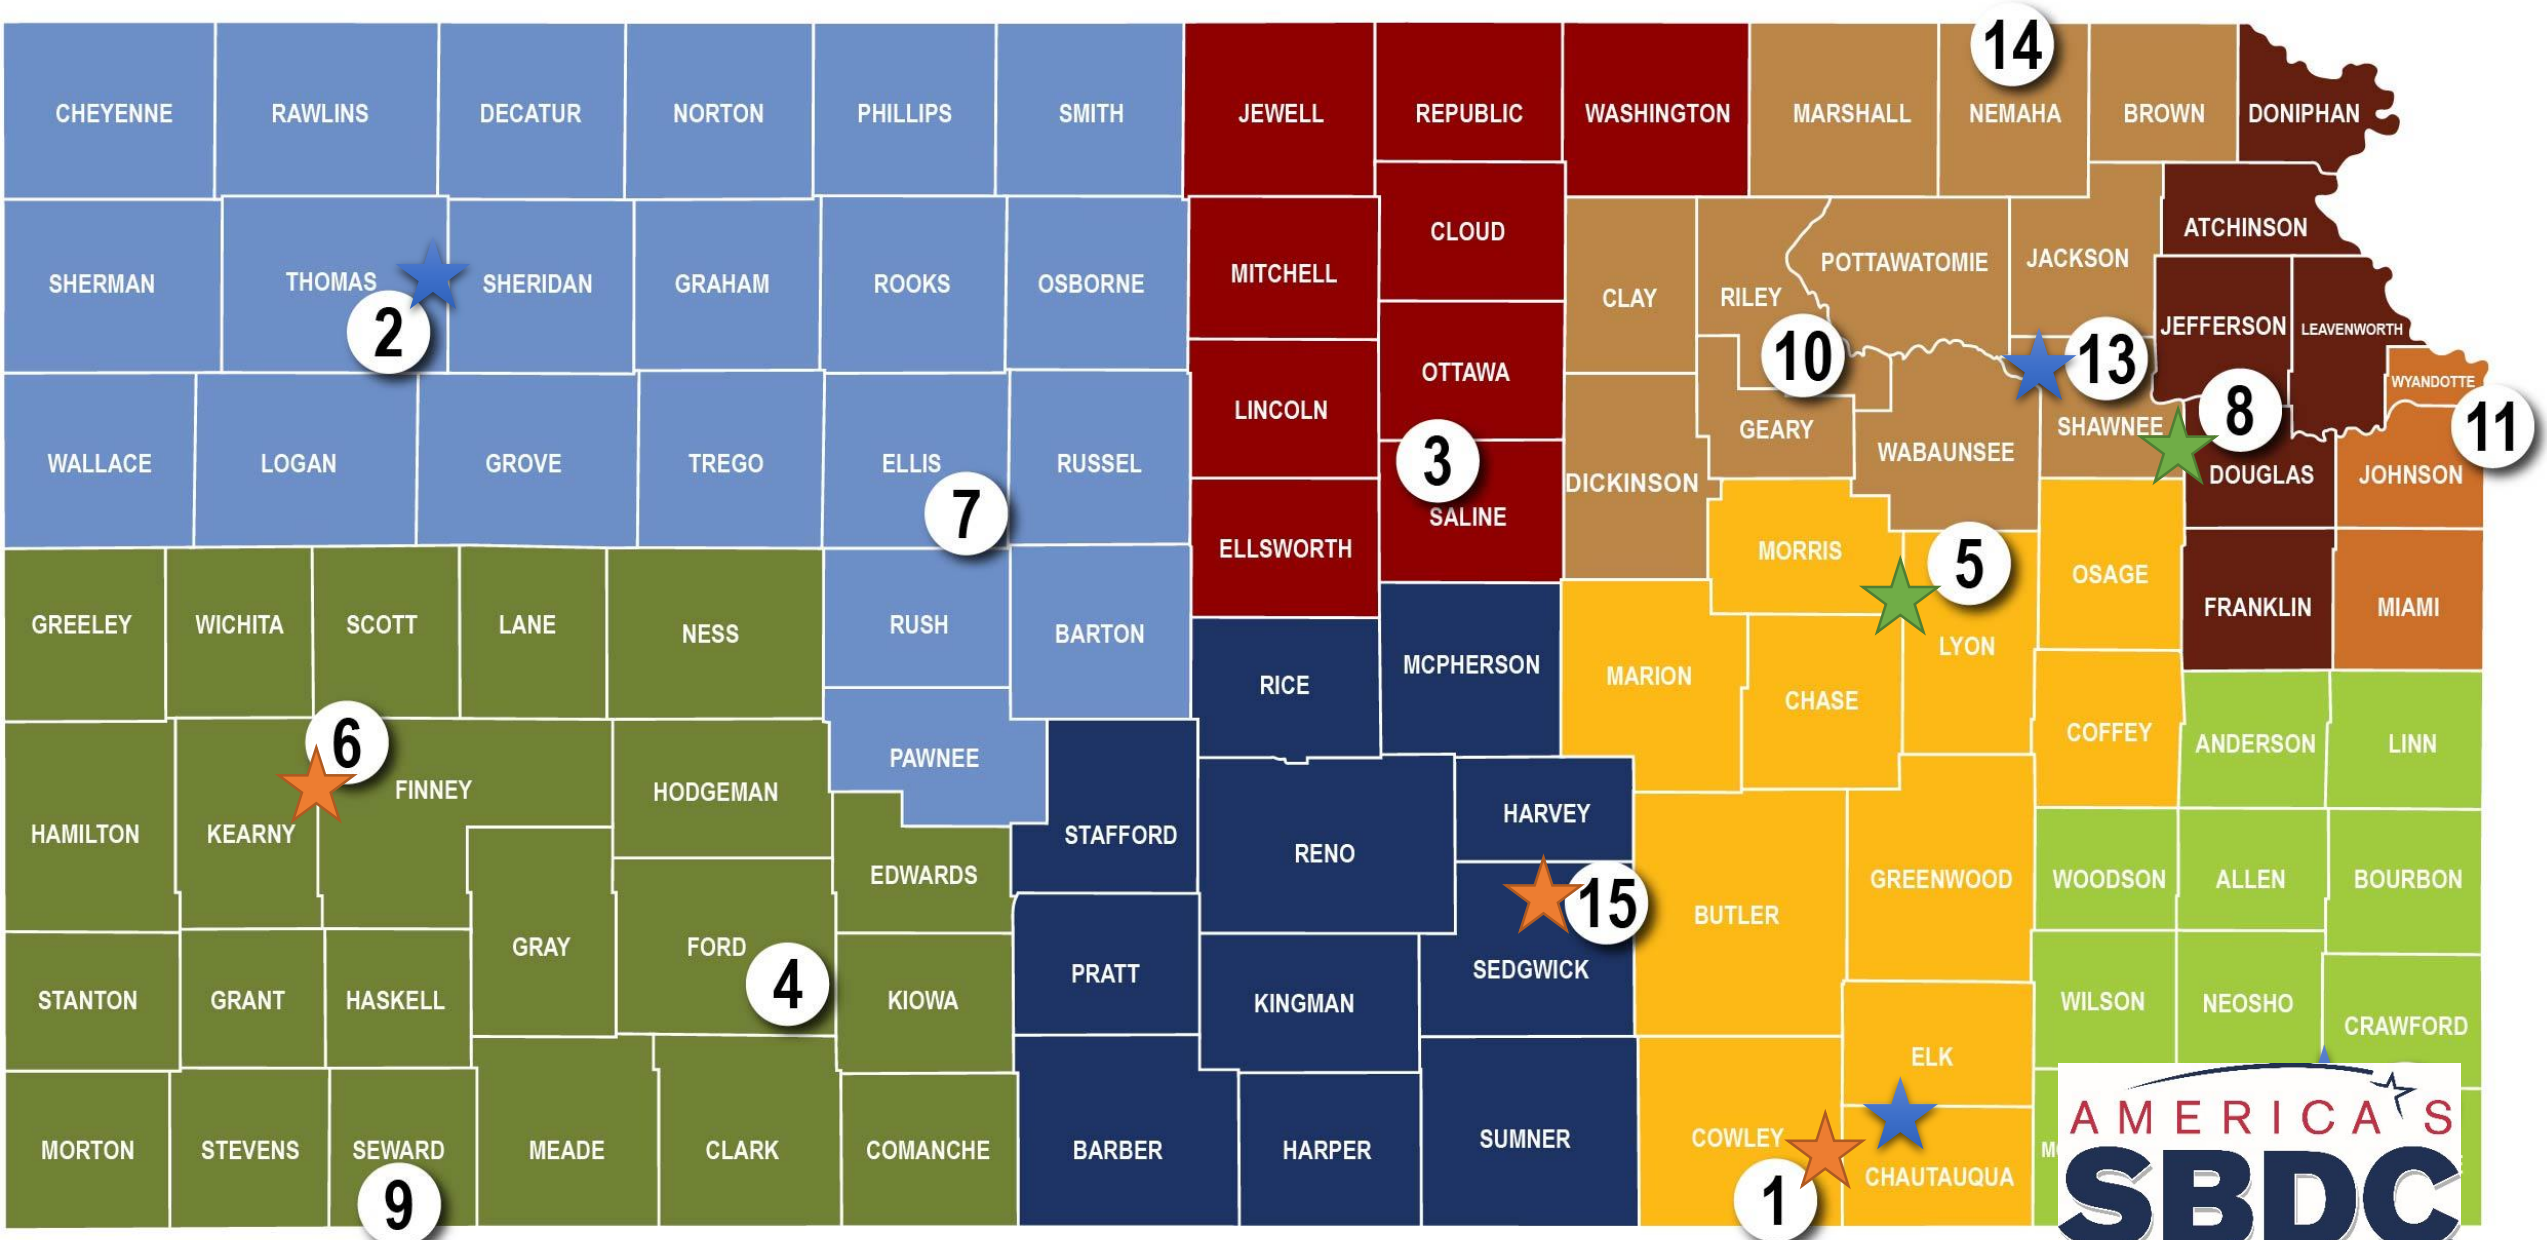

BONELESS
BANANAS
89¢
LB

A man in a dark blue suit, white shirt, and patterned tie is speaking and gesturing with his hands. He is wearing glasses and has a small SBDC logo on his lapel. The background shows other people in business attire, slightly out of focus.

Business Financing Assistance

What can you do?

 NDC

 NACVA

 CEPA

Kansas Small Business Development Center
(Kansas SBDC) network

Kansas' principal provider of business assistance.
Covering every inch (all 330,299,000,000,000 square
inches) of the state.