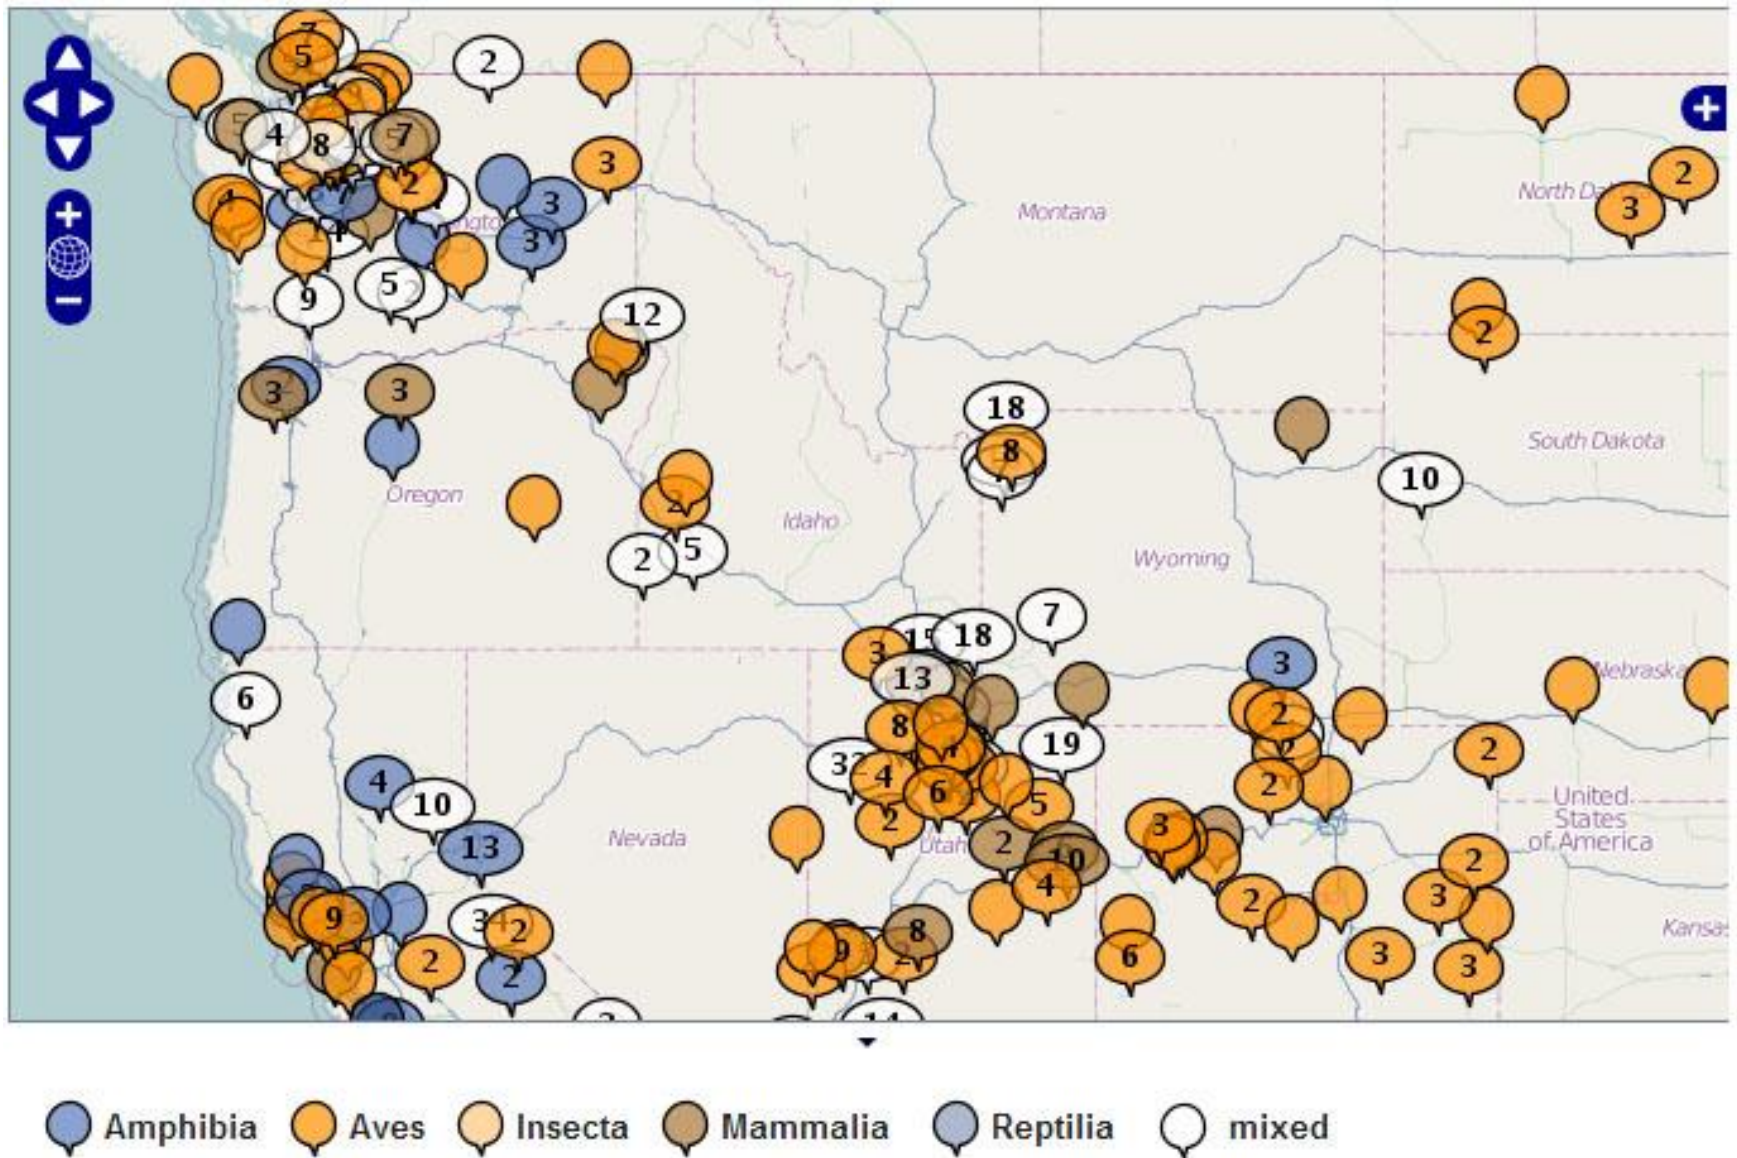

Data Manipulation

- Multiple sources of latitude/longitude
 - Existing data (from Google Fusion tables)
 - New data from Viewshare
- Export metadata from Viewshare
- Manipulate data in Excel
 - Concatenate existing lat/long into one text string
 - Merge existing and new coordinates in one field
- Load back into Viewshare

Map View Settings

Label

Map

Latitude / Longitude

Latitude and Longitude ▼

Color Key

Class ▼

Zoom Level

auto ▼

Map Lens Settings

Title

▼

Link

▼

| Show | Property | Value 1 of 1074 |   | |
|-------------------------------------|-----------------|---|---|--|
| <input checked="" type="checkbox"/> | Common Name | Greater Sage-Grouse | | |
| <input checked="" type="checkbox"/> | Scientific Name | Centrocercus urophasianus | | |
| <input checked="" type="checkbox"/> | Links to media | http://stream.lib.utah.edu/index.php?c=portable_details&id=2655 | | |