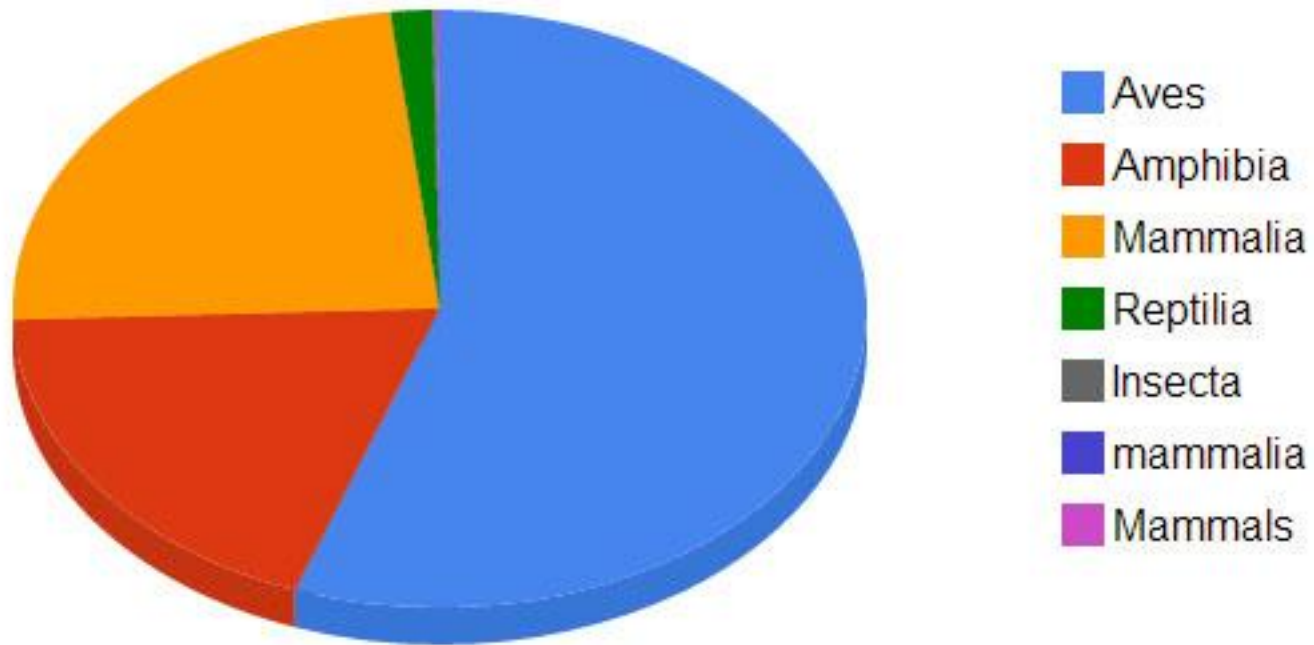

LIST • MAP • TABLE • PIE CHART

View by :

Class ▼

Items grouped by Class