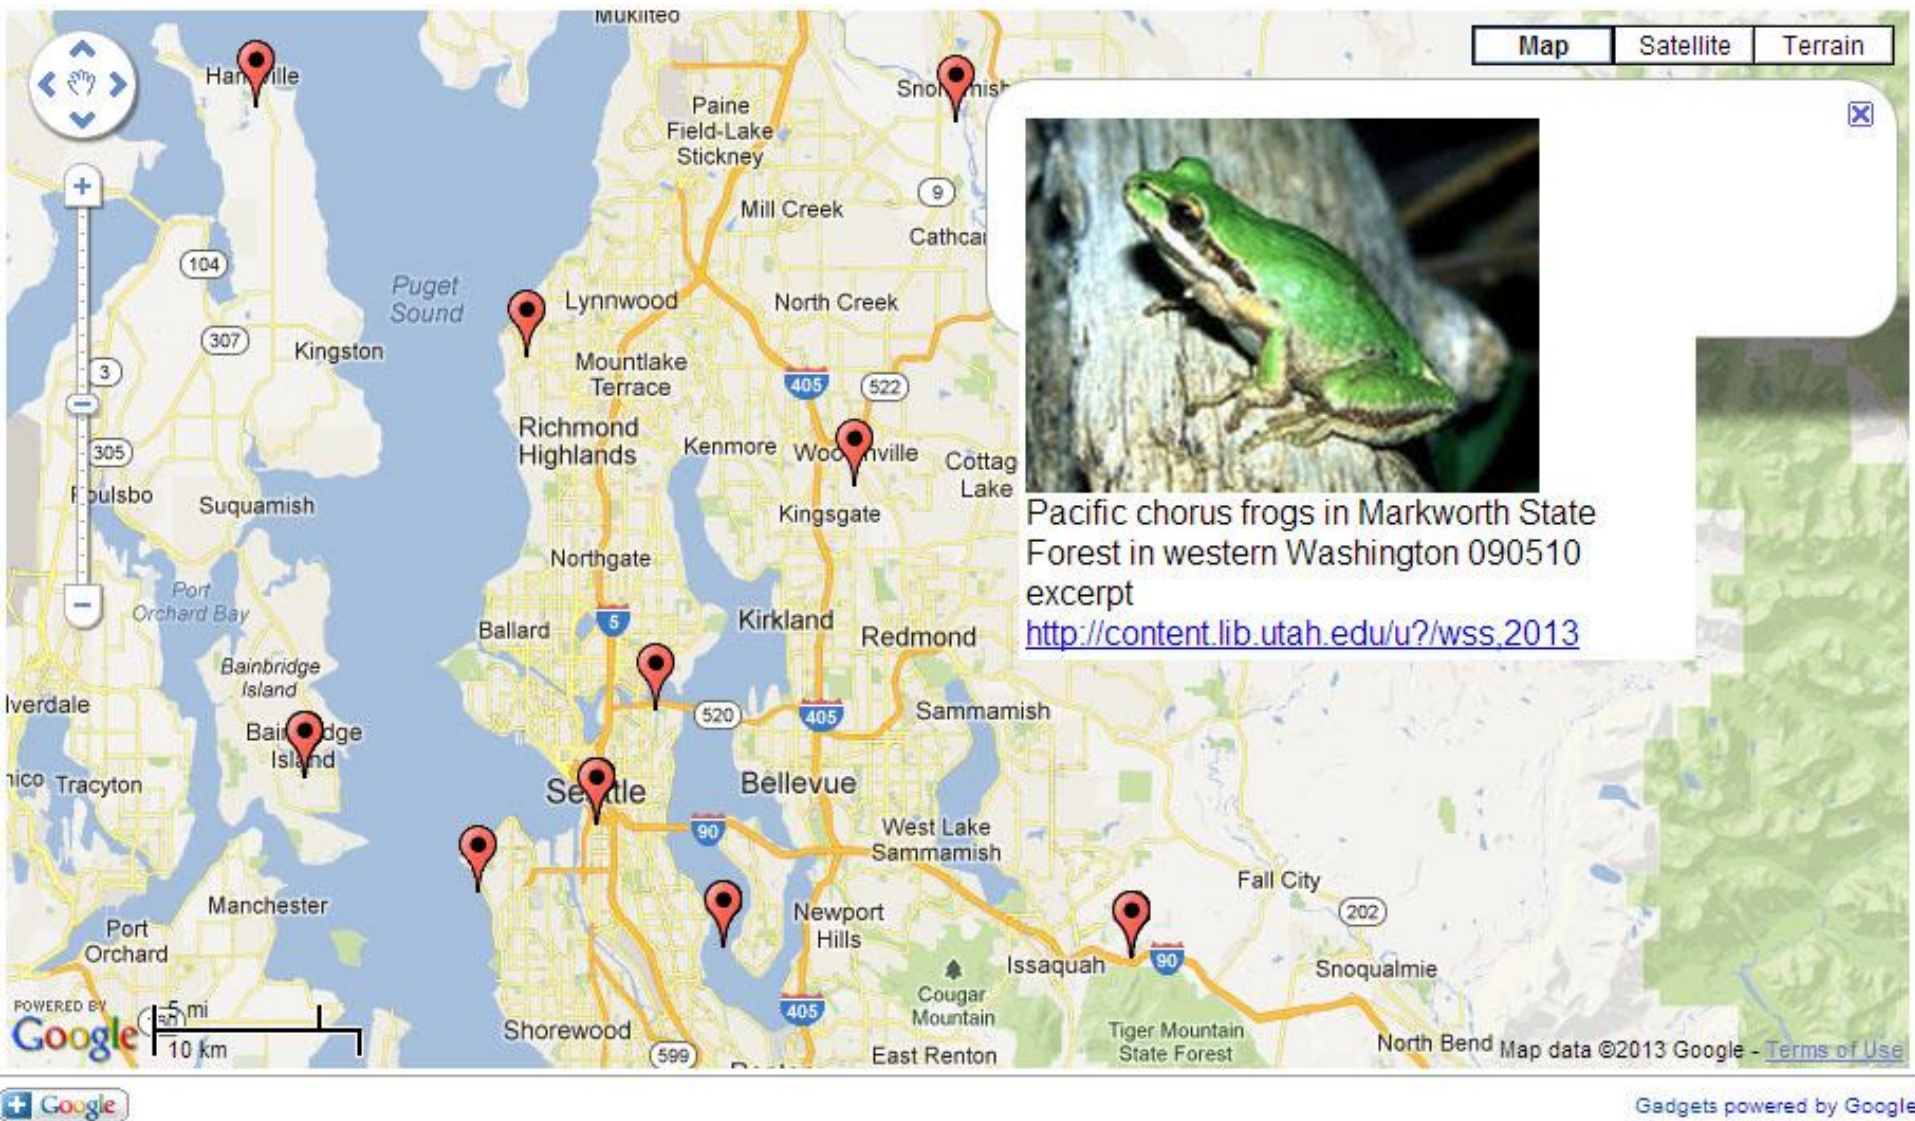

Search

OR use the pulldown menus to find a sample list of recordings. First, select a category in the left menu, then choose from the corresponding sounds on the right.

Birds - Common Names

Altamira Oriole

Sound Maps

Species ID : 207724

Species Name: BARKING FROG / *Eleutherodactylus augusti*

Habitat Geometry Info : 1116 inner/outer polygons with 19954 vertices

Species Sound Clips

<http://westernsoundscape.org/googleMap.php>