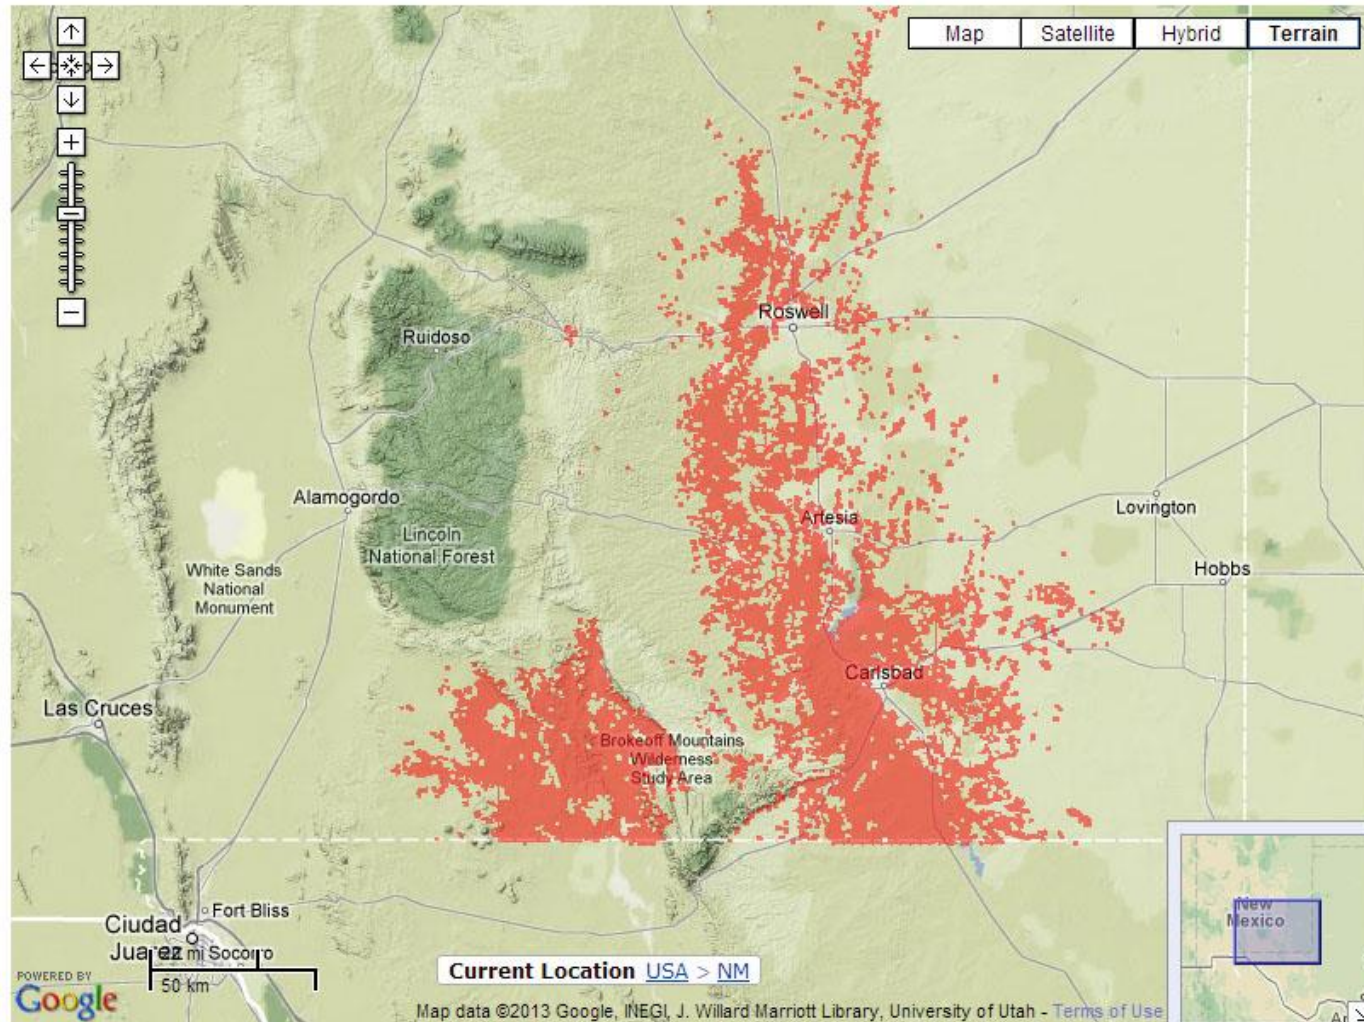

Search

OR use the pulldown menus to find a sample list of recordings. First, select a category in the left menu, then choose from the corresponding sounds on the right.

Birds - Common Names

Altamira Oriole

Sound Maps

Species ID : 207724

Species Name: BARKING FROG / *Eleutherodactylus augusti*

Habitat Geometry Info : 1116 inner/outer polygons with 19954 vertices

Species Sound Clips

<http://westernsoundscape.org/googleMap.php>