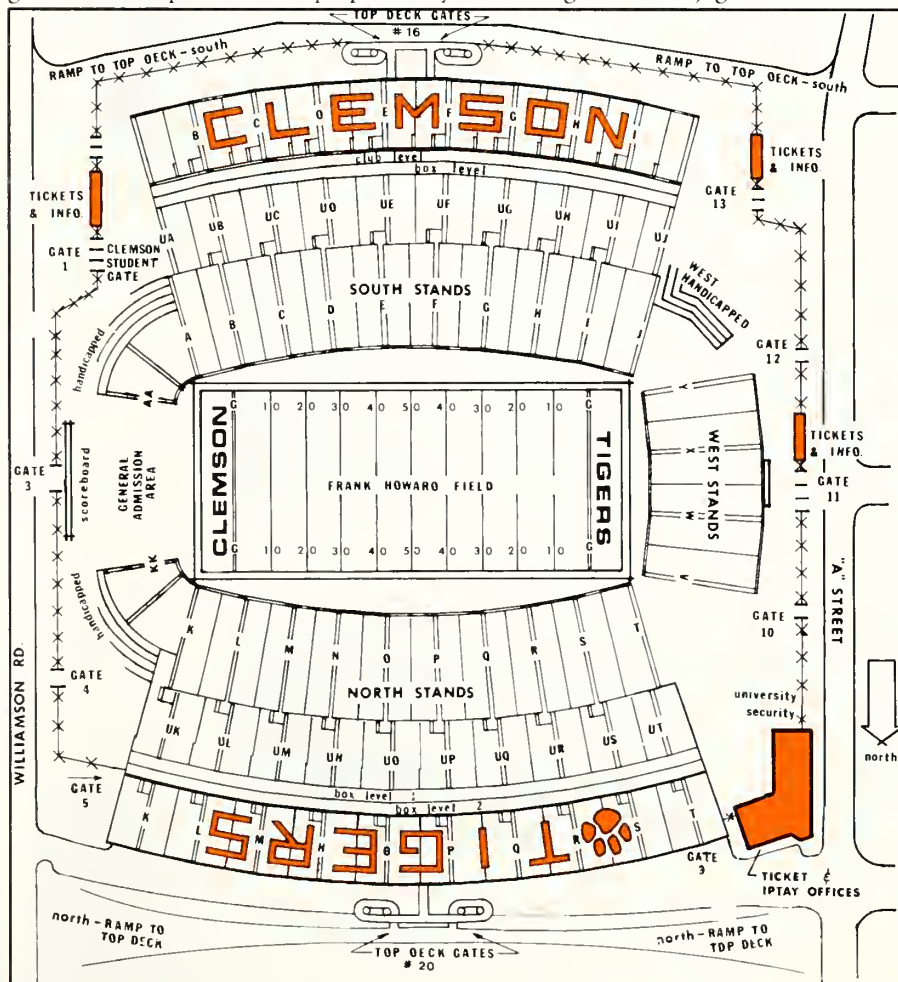

Most emergencies occurring at the stadium result from pre-existing medical conditions. Bring your medical identification card or wear medical identification jewelry.

INSECT STINGS: Common at outdoor events. Treat immediately with ice and seek medical advice. If allergic, carry a kit from your physician with you.

HOW TO RECOGNIZE A HEART ATTACK: The symptoms of a heart attack vary, but the usual warning signs are:

1. Uncomfortable pressure, fullness, squeezing or pain in the center of your chest lasting for two or more minutes.
2. Pain spreading to the shoulders, neck, jaw, arms, or back.
3. Dizziness, fainting, sweating, nausea, and/or shortness of breath.

EXPECT A DENIAL: Frequently heart attack victims deny they are having a heart attack. The event is frightening or they don't want the embarrassment of a false alarm. Therefore, they delay getting help by ignoring their symptoms or rationalizing, "It's just indigestion." New therapies have been developed that can minimize heart damage and save lives if treatment begins within the first few hours of symptom onset. "Time is muscle." Get help or get to a hospital immediately.

EMERGENCY CALLS: Emergency calls are received in the Security Booth.

THE STADIUM EMERGENCY PHONE NUMBER IS (864) 656-2999.