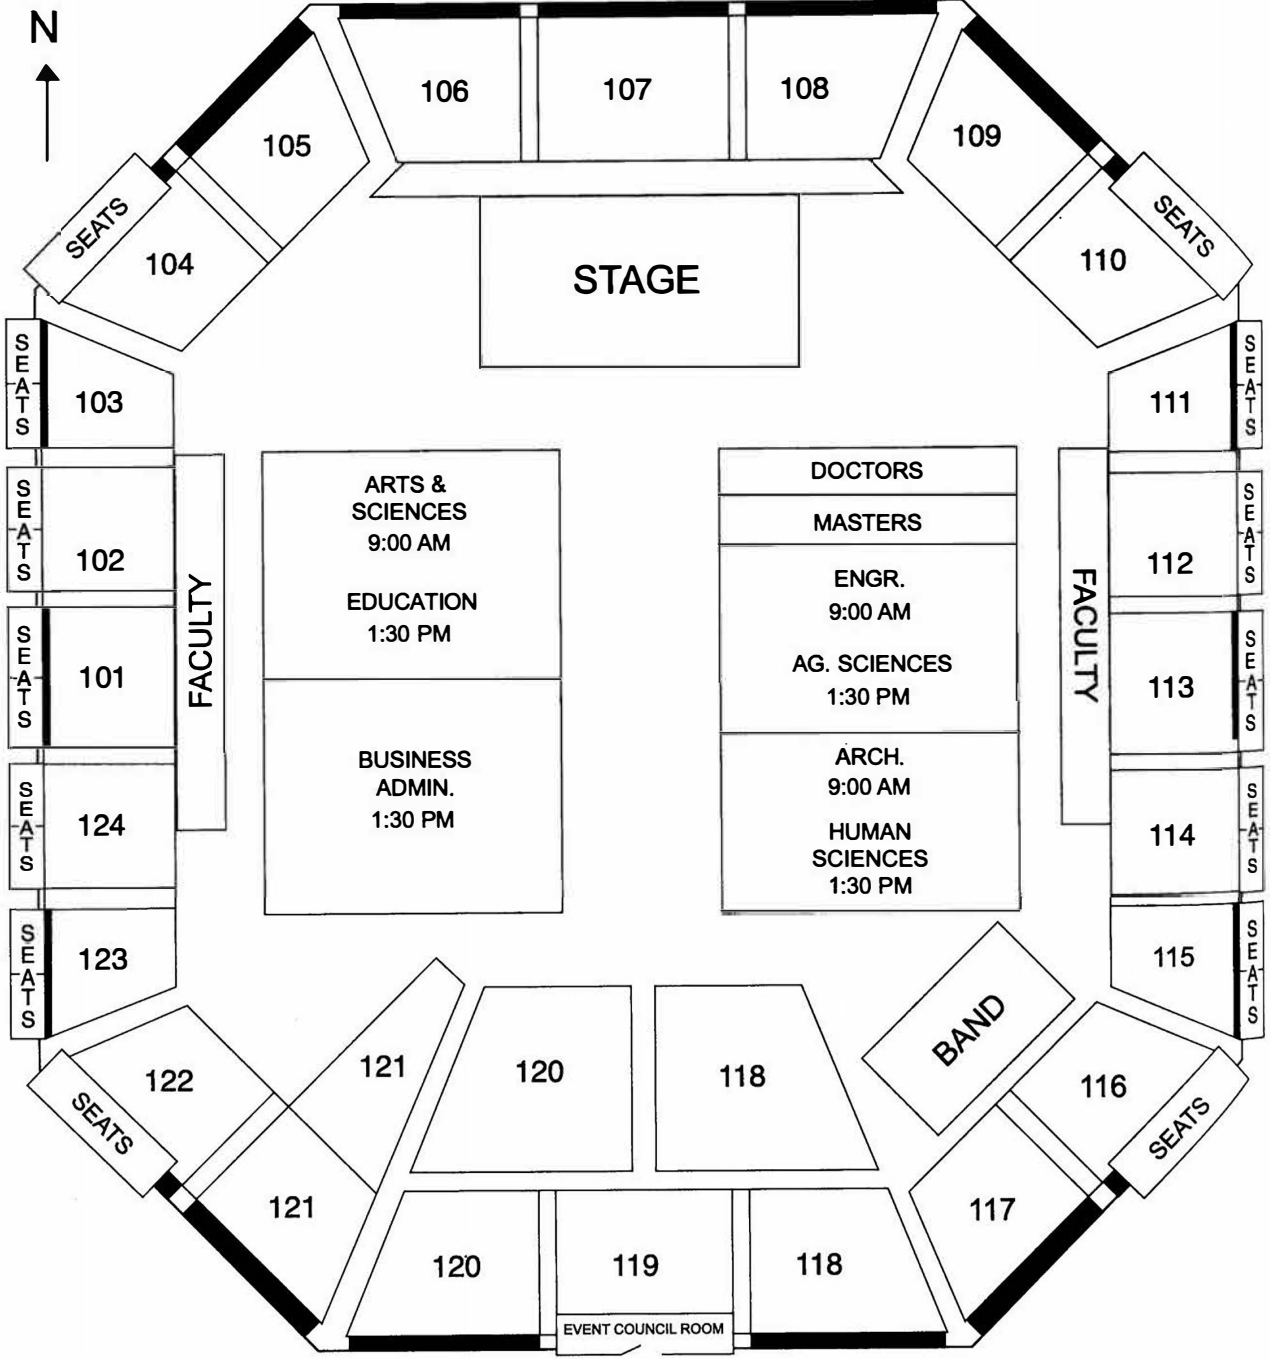

United Spirit

A R E N A

SPRING 2001

Designated by