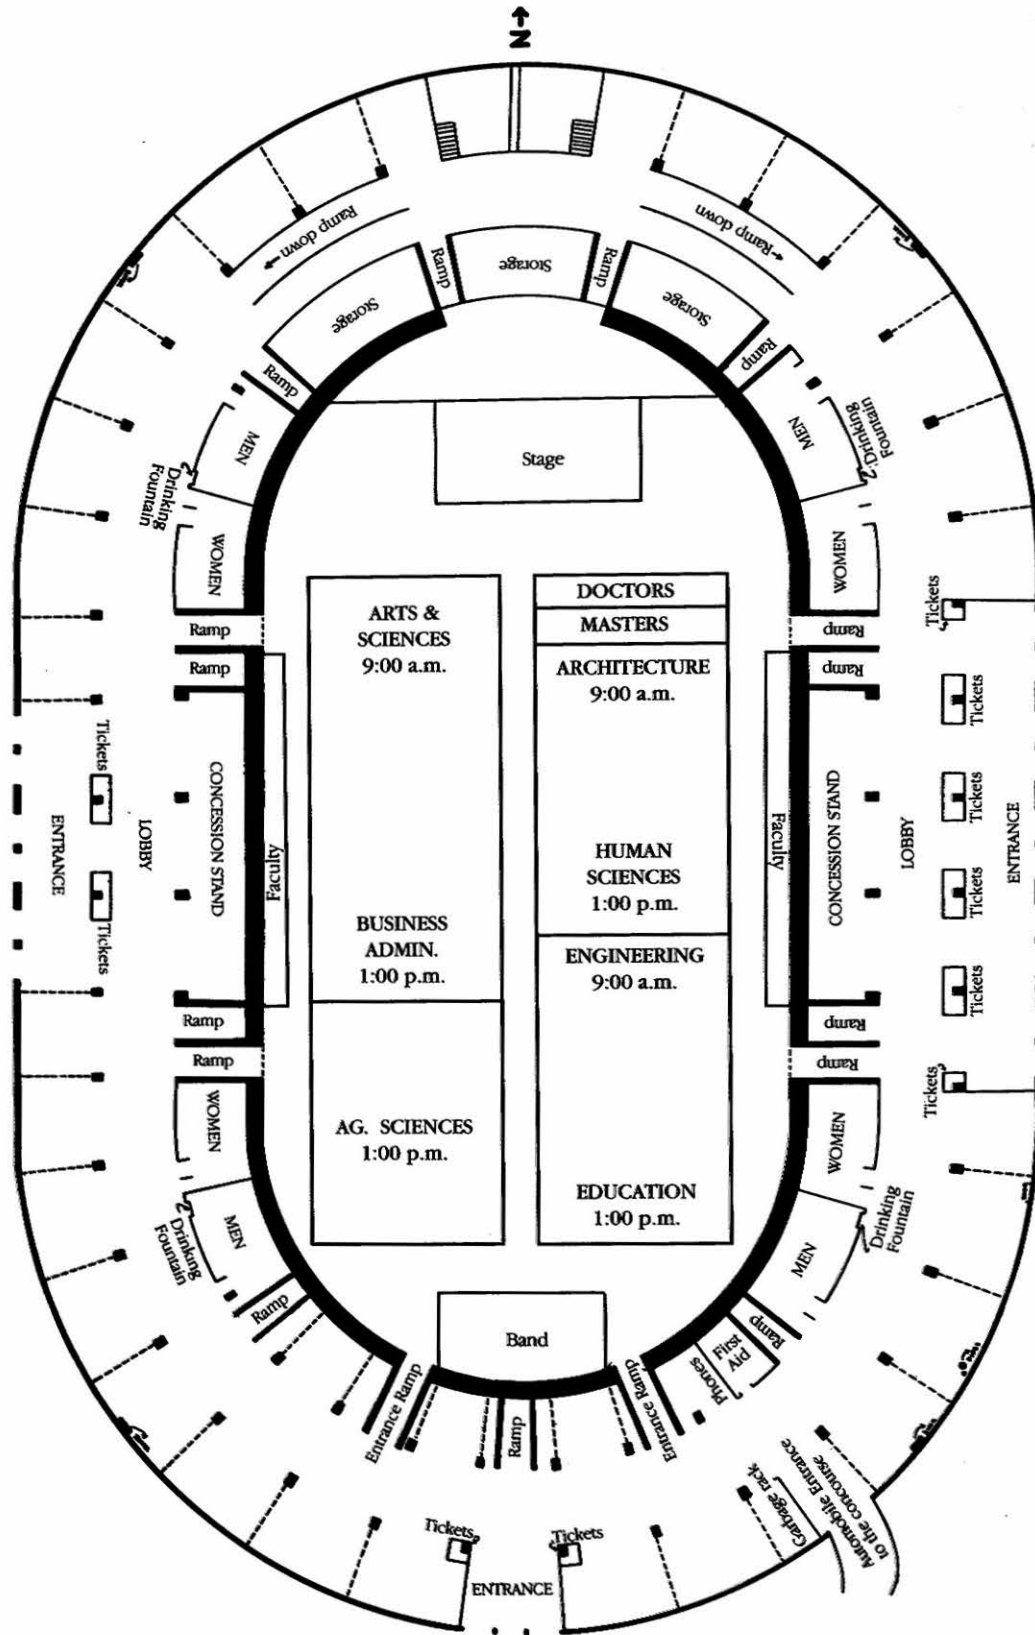

LUBBOCK MUNICIPAL COLISEUM