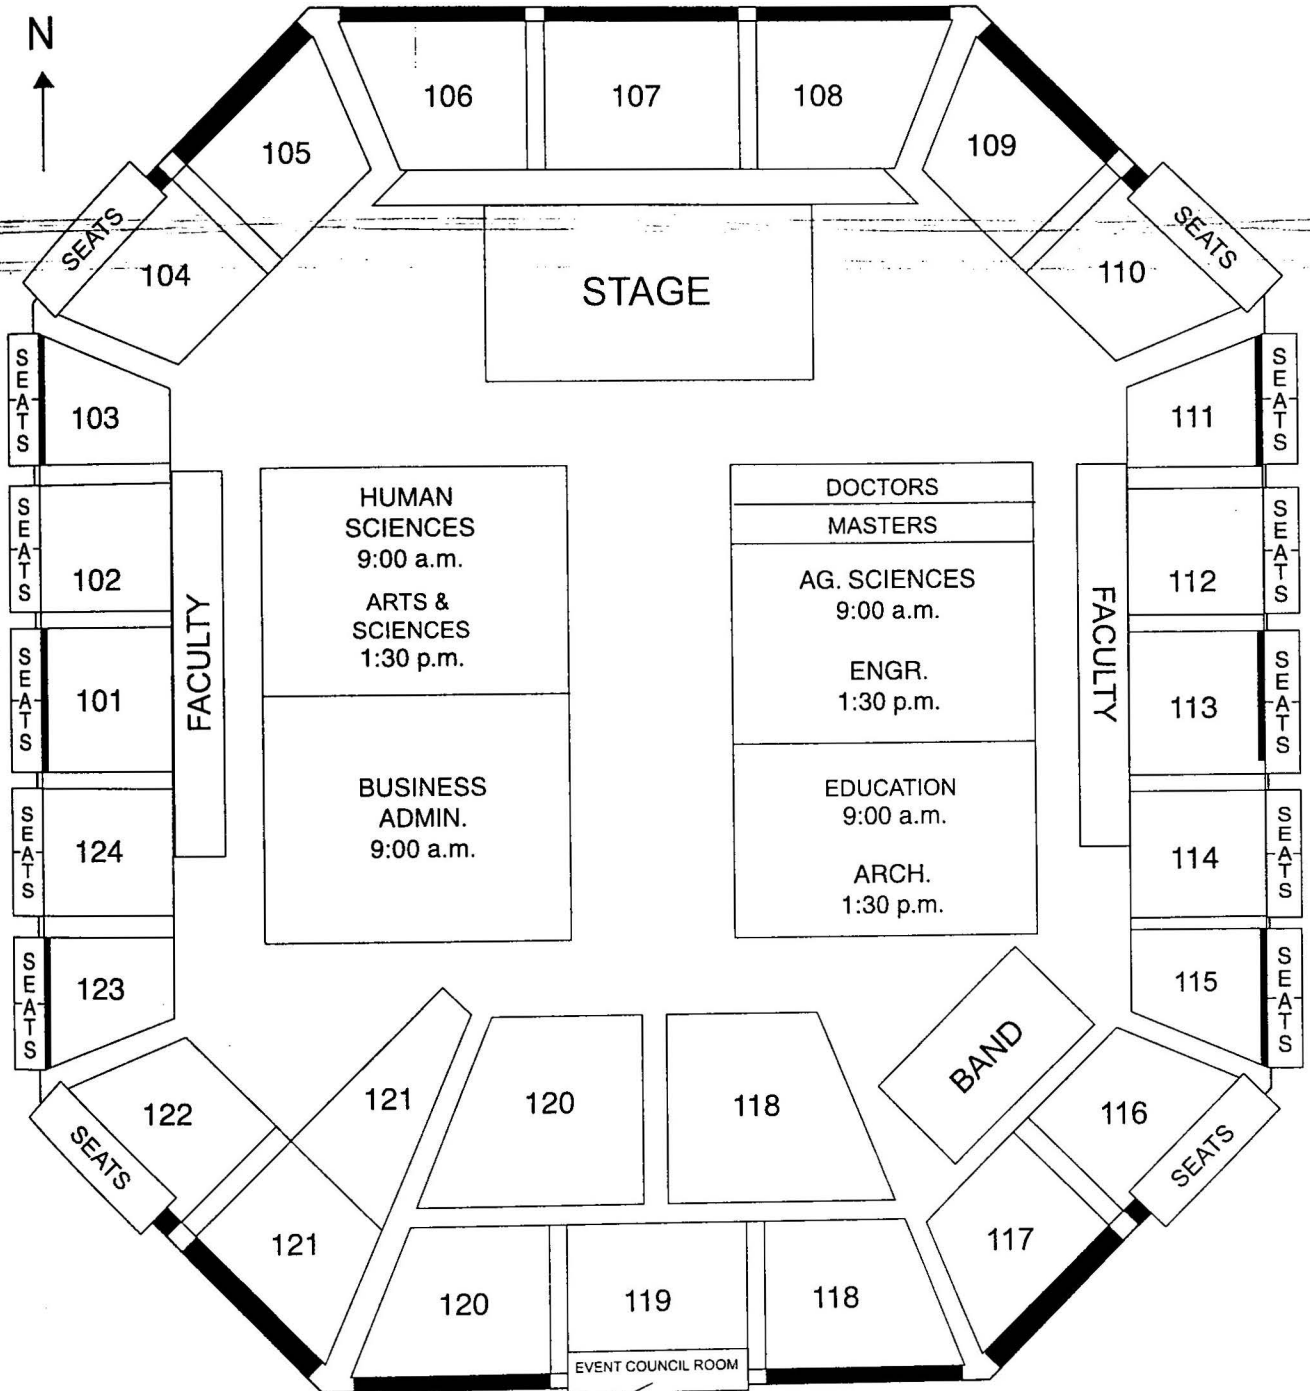

United Spirit

A R E N A

Spring 2002

Designated by