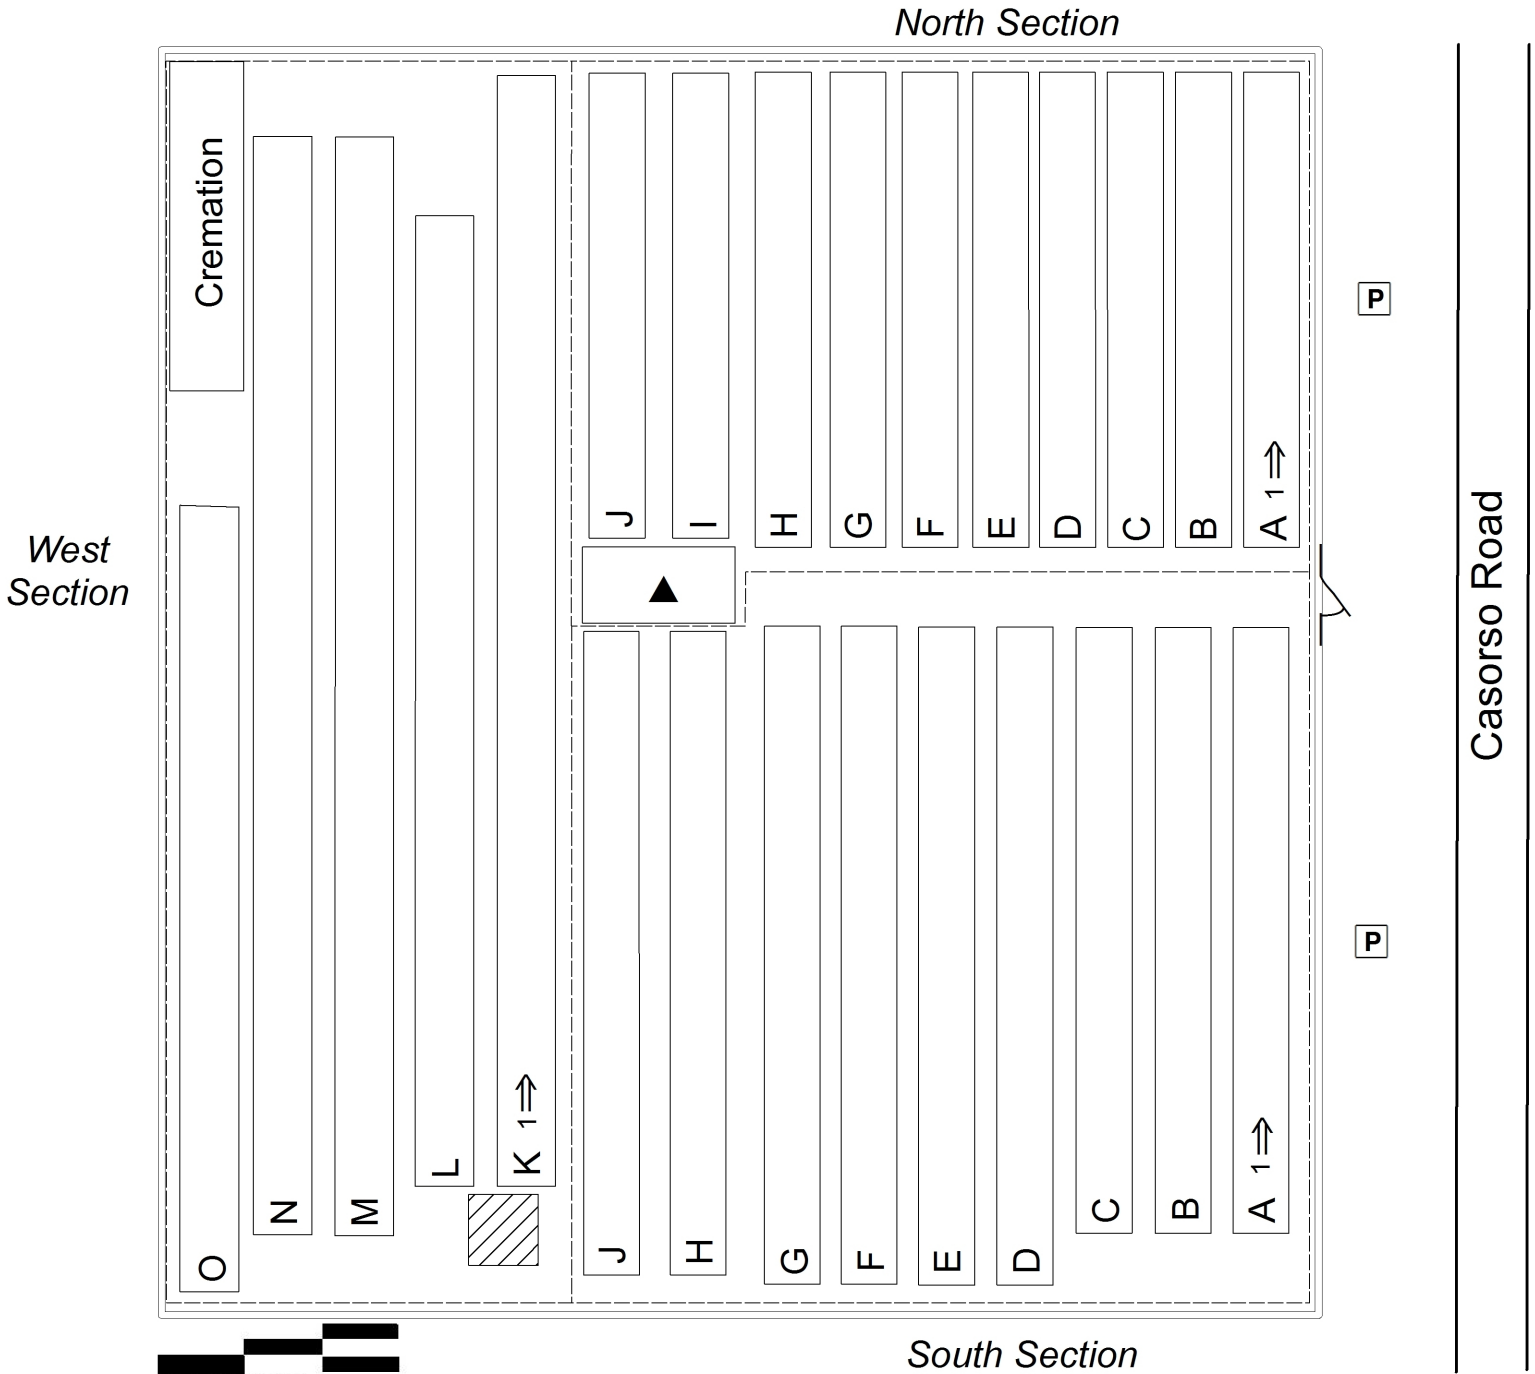

Immaculate Conception Cemetery

Bowman, Jessica
Frye, Heather
O'Connell, Katlin
Under the direction of Arthur Green
Okanagan College, Kelowna, BC
2012

GPS: 49.836303,-119.455703

Note: The numbering system for this map was designed by the KDGS Cemetery Recording Committee.

Legend

- Statue
- Building
- Section
- Grave Row
- Road
- Gate

0 10 20 40 Metres