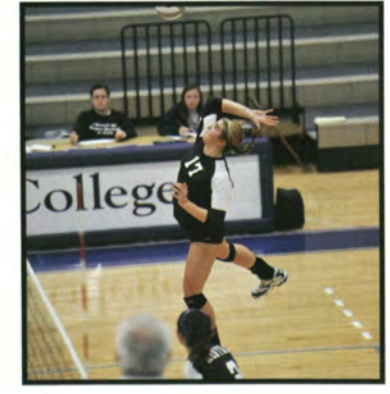

Coaching Staff