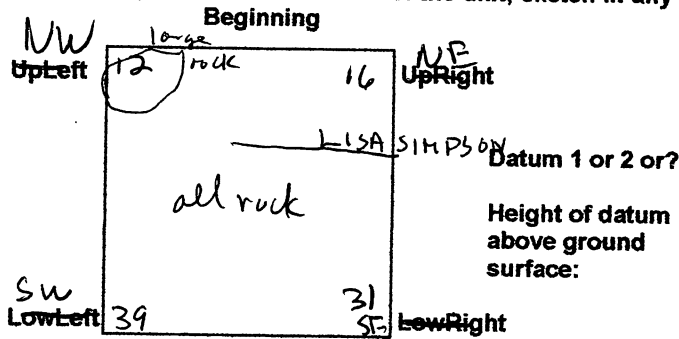

PVN and PVC LOT CARD 2008

DATE (day month year): 11-12 March

EXCAVATOR #: 1+5

SITE: Canva

OP-SUBOP-LOT: <sup>PUN</sup> 202 LH / 045

PROVENIENCE (exact physical description)-Str. #: 9

Unit #: 3

Excavation unit dimensions: 1x

Depth below datum, taken at each corner of the unit; sketch in any features

Put your LOT dimensions in the squares, e.g. 0.4m N-S by 1m E-W. 1x1 LT

Soil—Munsell color:

texture:

Feature name (if present): LISA SIMPSON, MARGE (NS running)

DEPOSITIONAL SIGNIFICANCE: topsoil tumble terminal debris fill unclear other (describe)

NOTEBOOK PAGES:

DRAWING NUMBER(S):

PHOTOS: yes no

EMPTY (vacio): yes(si) no