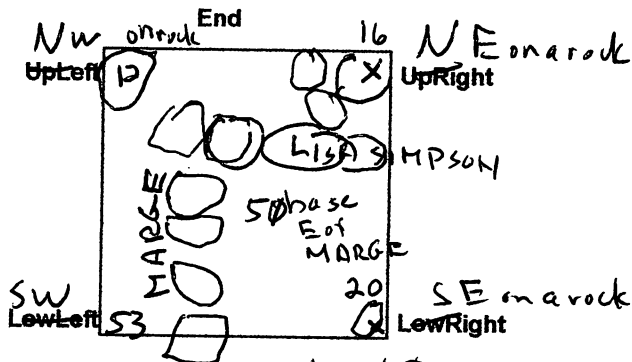

PVN and PVC LOT CARD 2008

DATE (day month year): 11-12 March

EXCAVATOR #: 1+5

SITE: Canva

OP-SUBOP-LOT: <sup>PUN</sup> 202 LH / 045

PROVENIENCE (exact physical description)-Str. #: 9

Unit #: 3

Excavation unit dimensions: 1x

Depth below datum, taken at each corner of the unit; sketch in any features

Put your LOT dimensions in the squares, e.g. 0.4m N-S by 1m E-W. 1x1 LT

Soil—Munsell color:

texture:

Feature name (if present): LISA SIMPSON, MARGE (NS running)

DEPOSITIONAL SIGNIFICANCE: topsoil tumble terminal debris fill unclear other (describe)

NOTEBOOK PAGES:

DRAWING NUMBER(S):

PHOTOS: yes no

EMPTY (vacio): yes(si) no