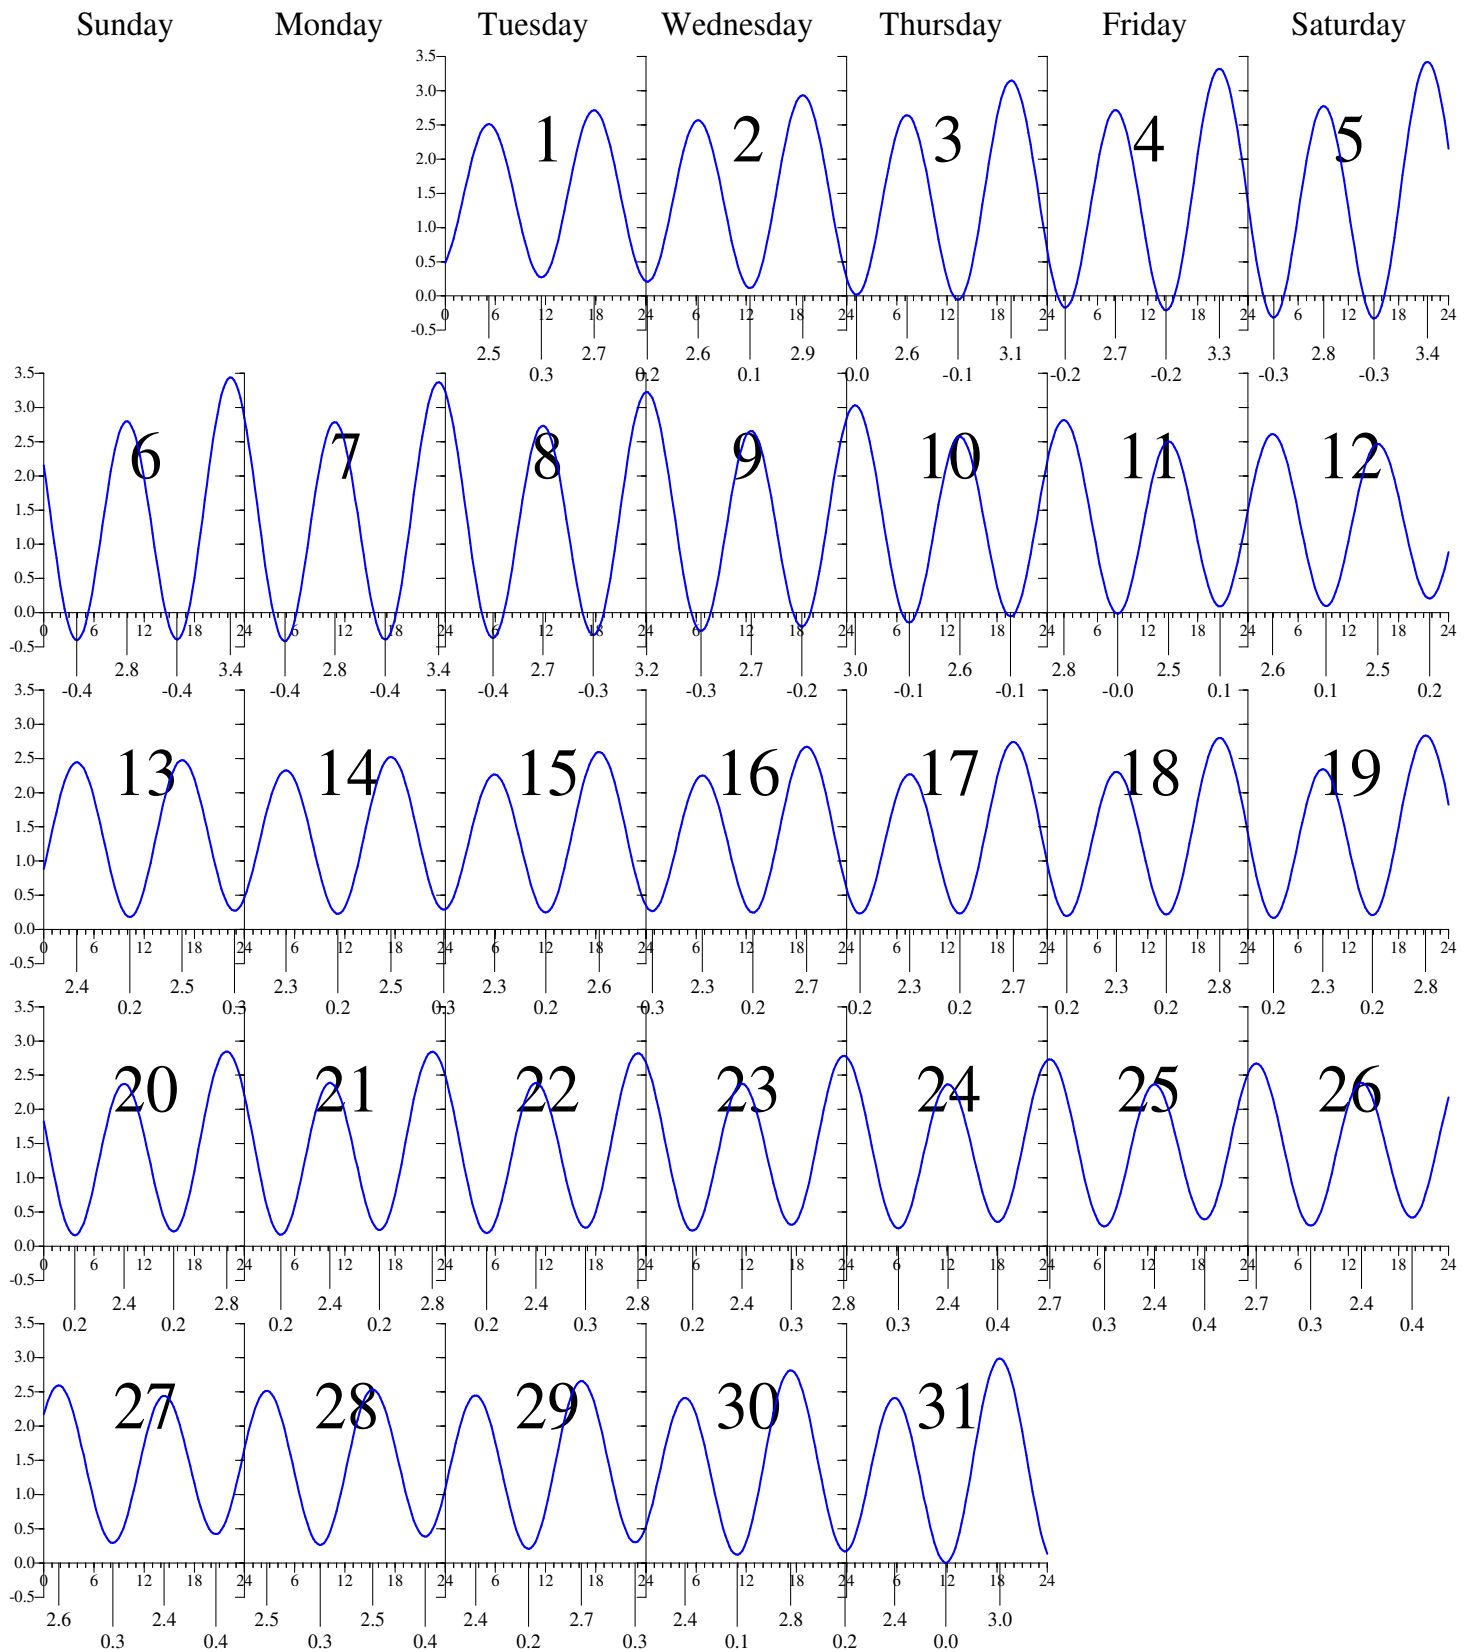

Hampton Roads, VA — May 2012 EASTERN DAYLIGHT TIME.

Heights are in FEET above MEAN LOWER LOW WATER.
0 and 24 are midnight, 12 is noon.