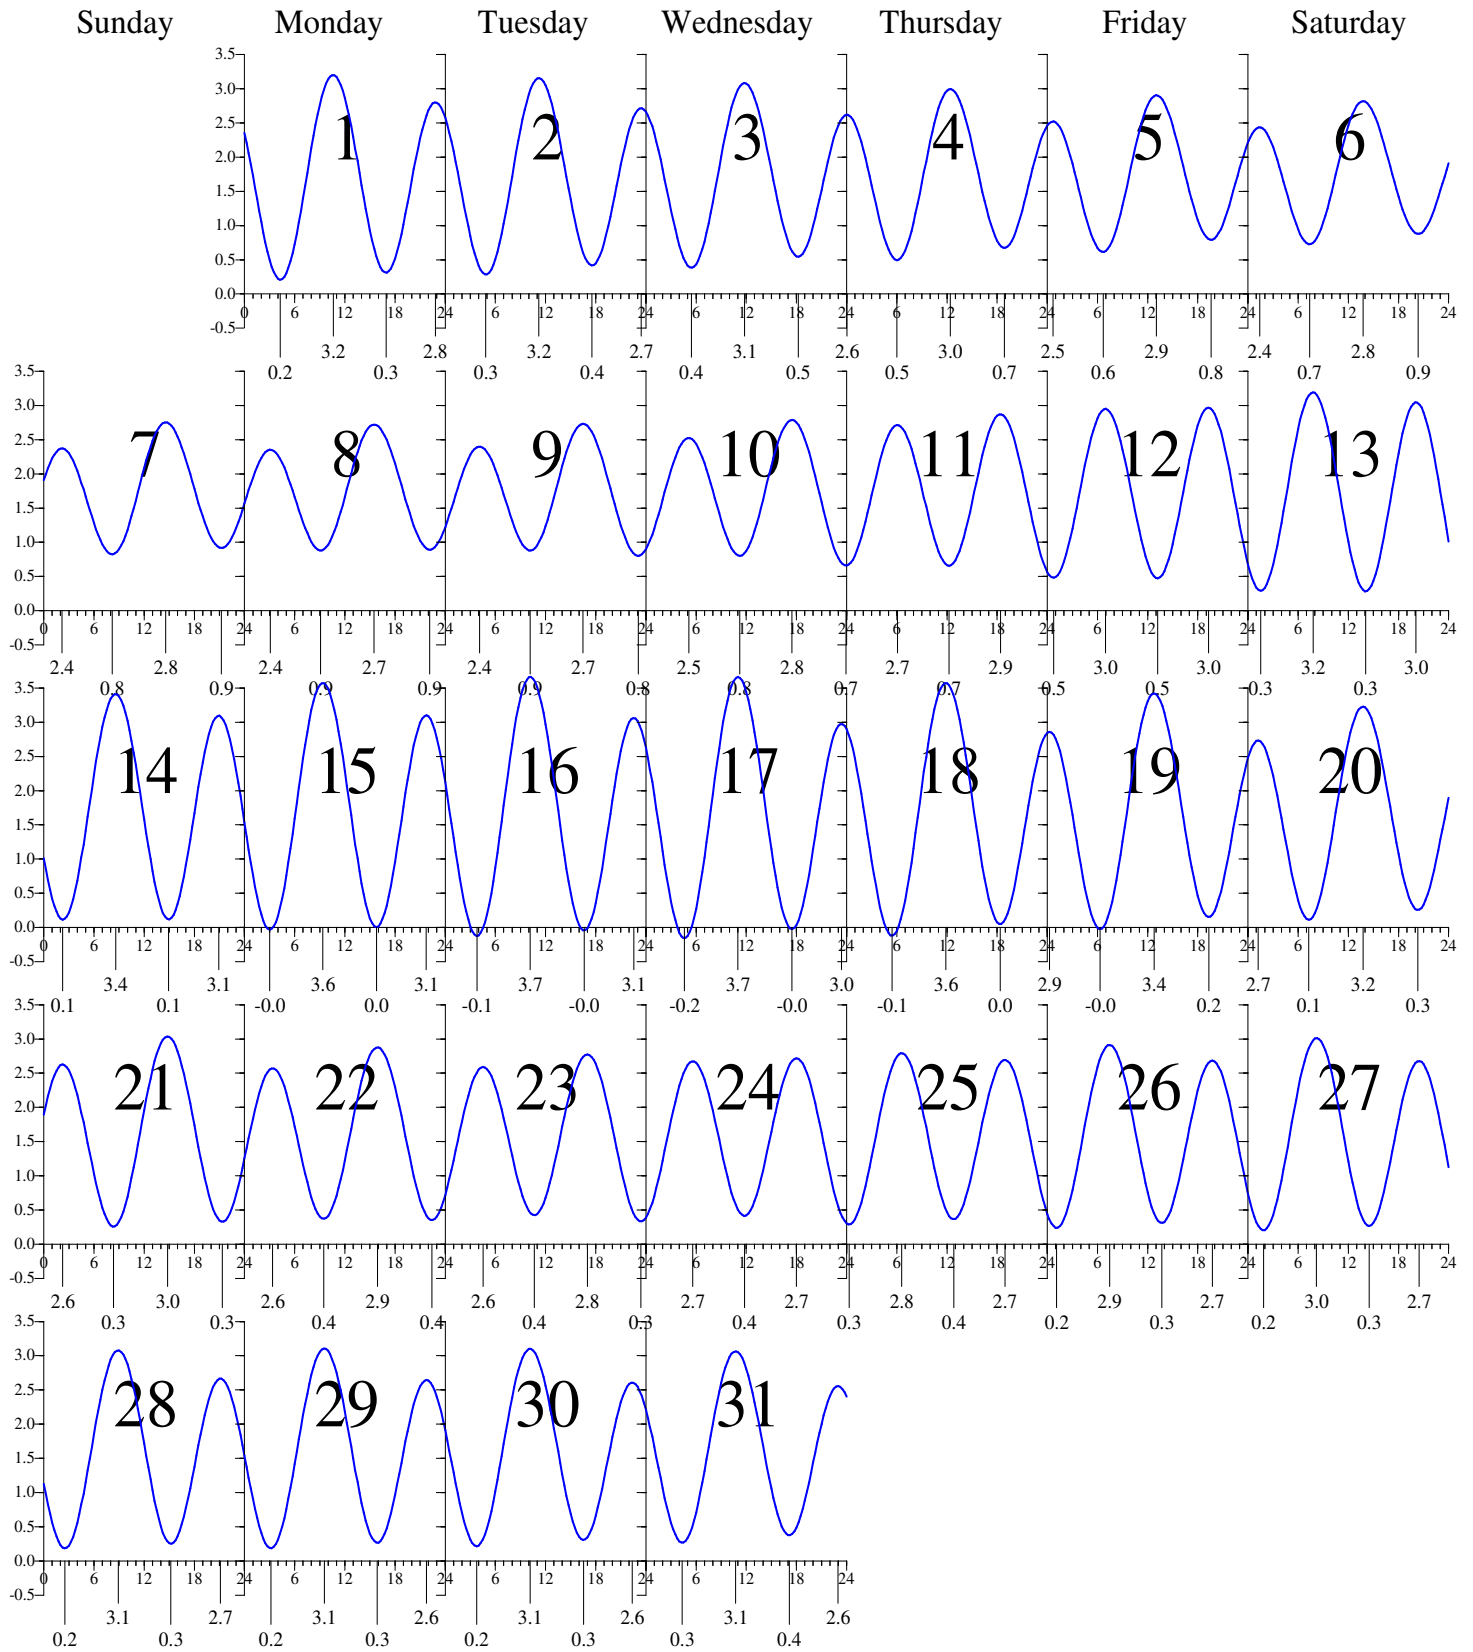

Heights are in FEET above MEAN LOWER LOW WATER.  
0 and 24 are midnight, 12 is noon.

# Hampton Roads, VA — Oct 2012 EASTERN DAYLIGHT TIME.

Heights are in FEET above MEAN LOWER LOW WATER.  
0 and 24 are midnight, 12 is noon.