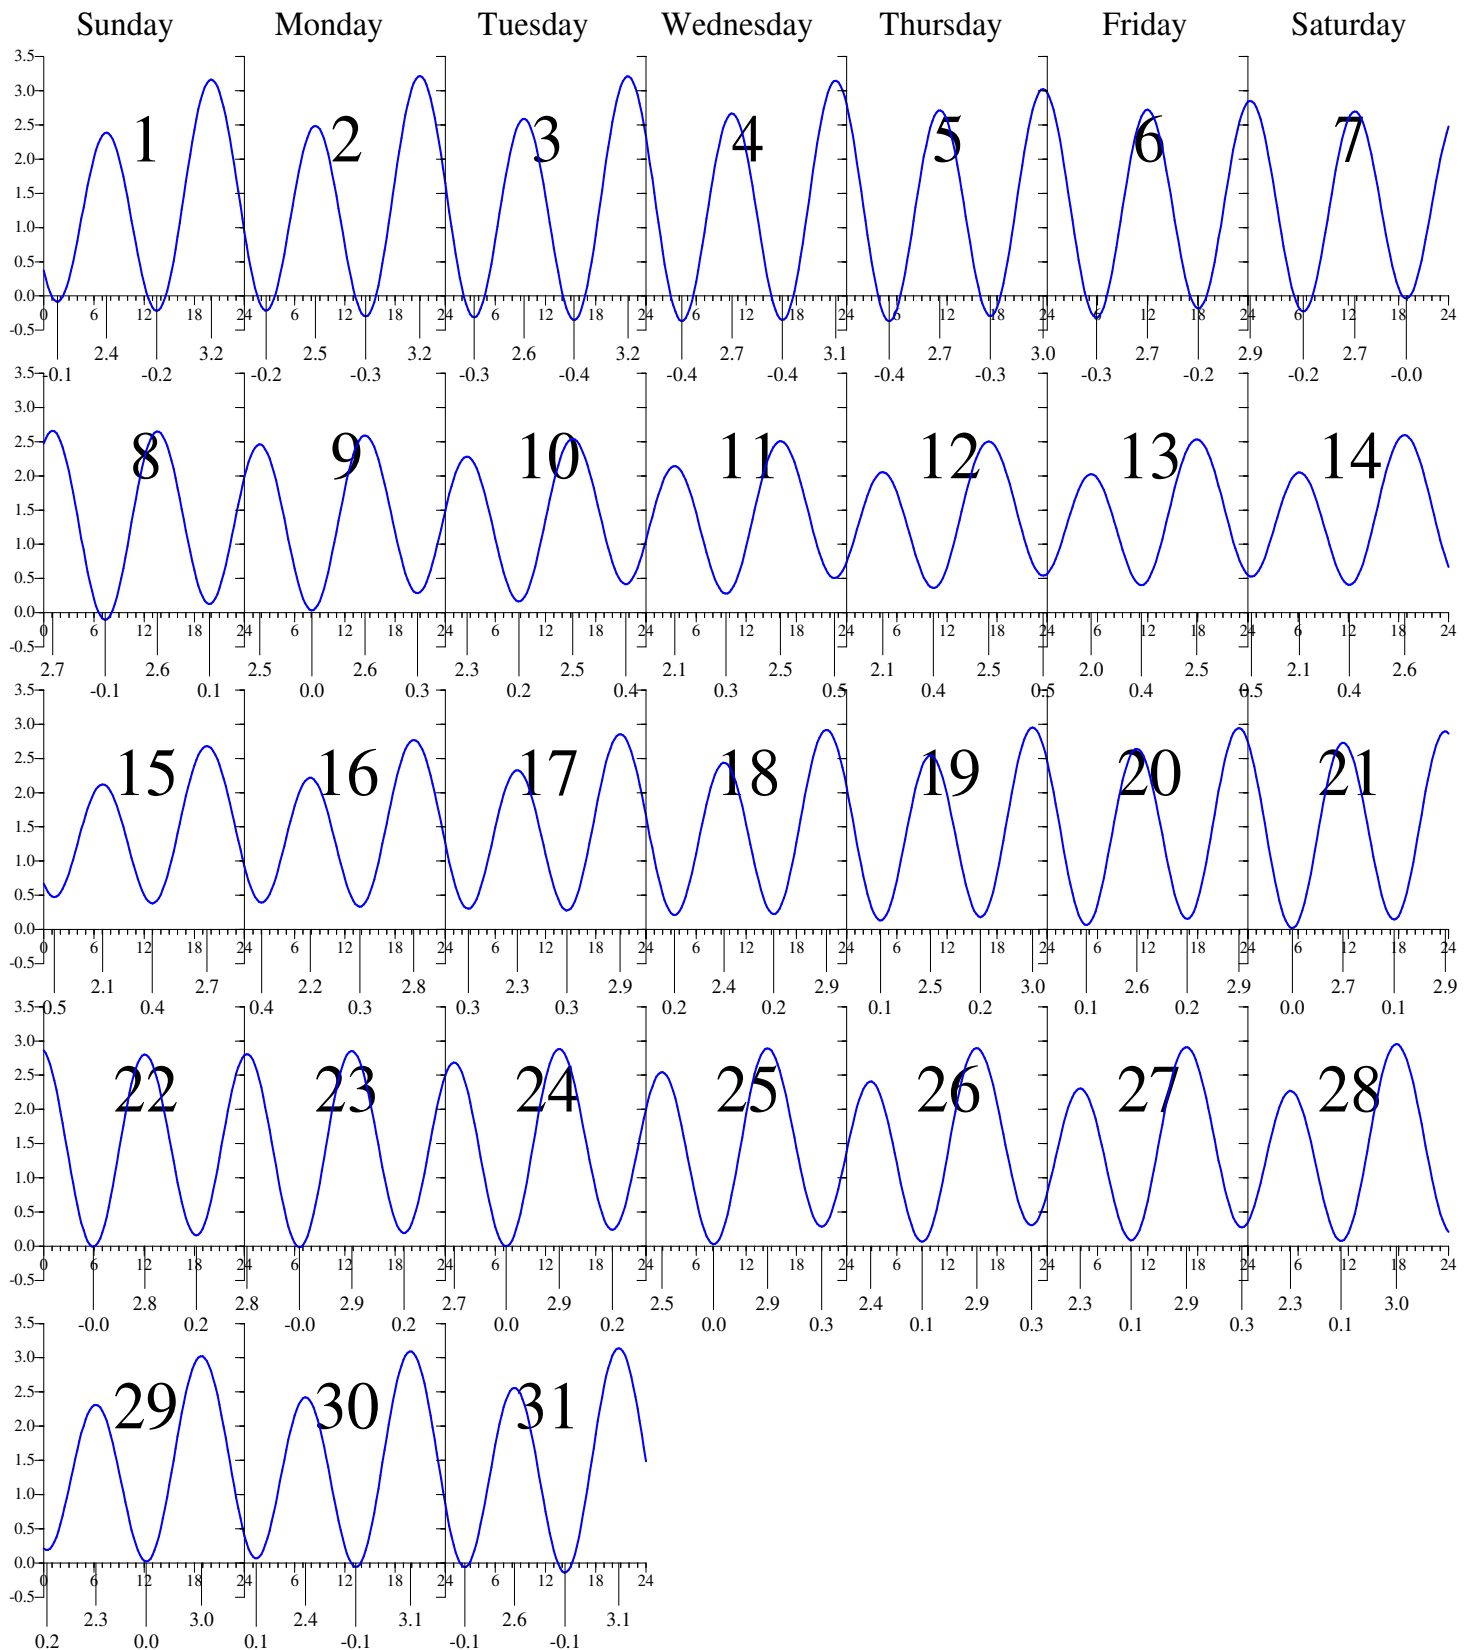

Hampton Roads, VA — Jul 2012 EASTERN DAYLIGHT TIME.

Heights are in FEET above MEAN LOWER LOW WATER.
0 and 24 are midnight, 12 is noon.