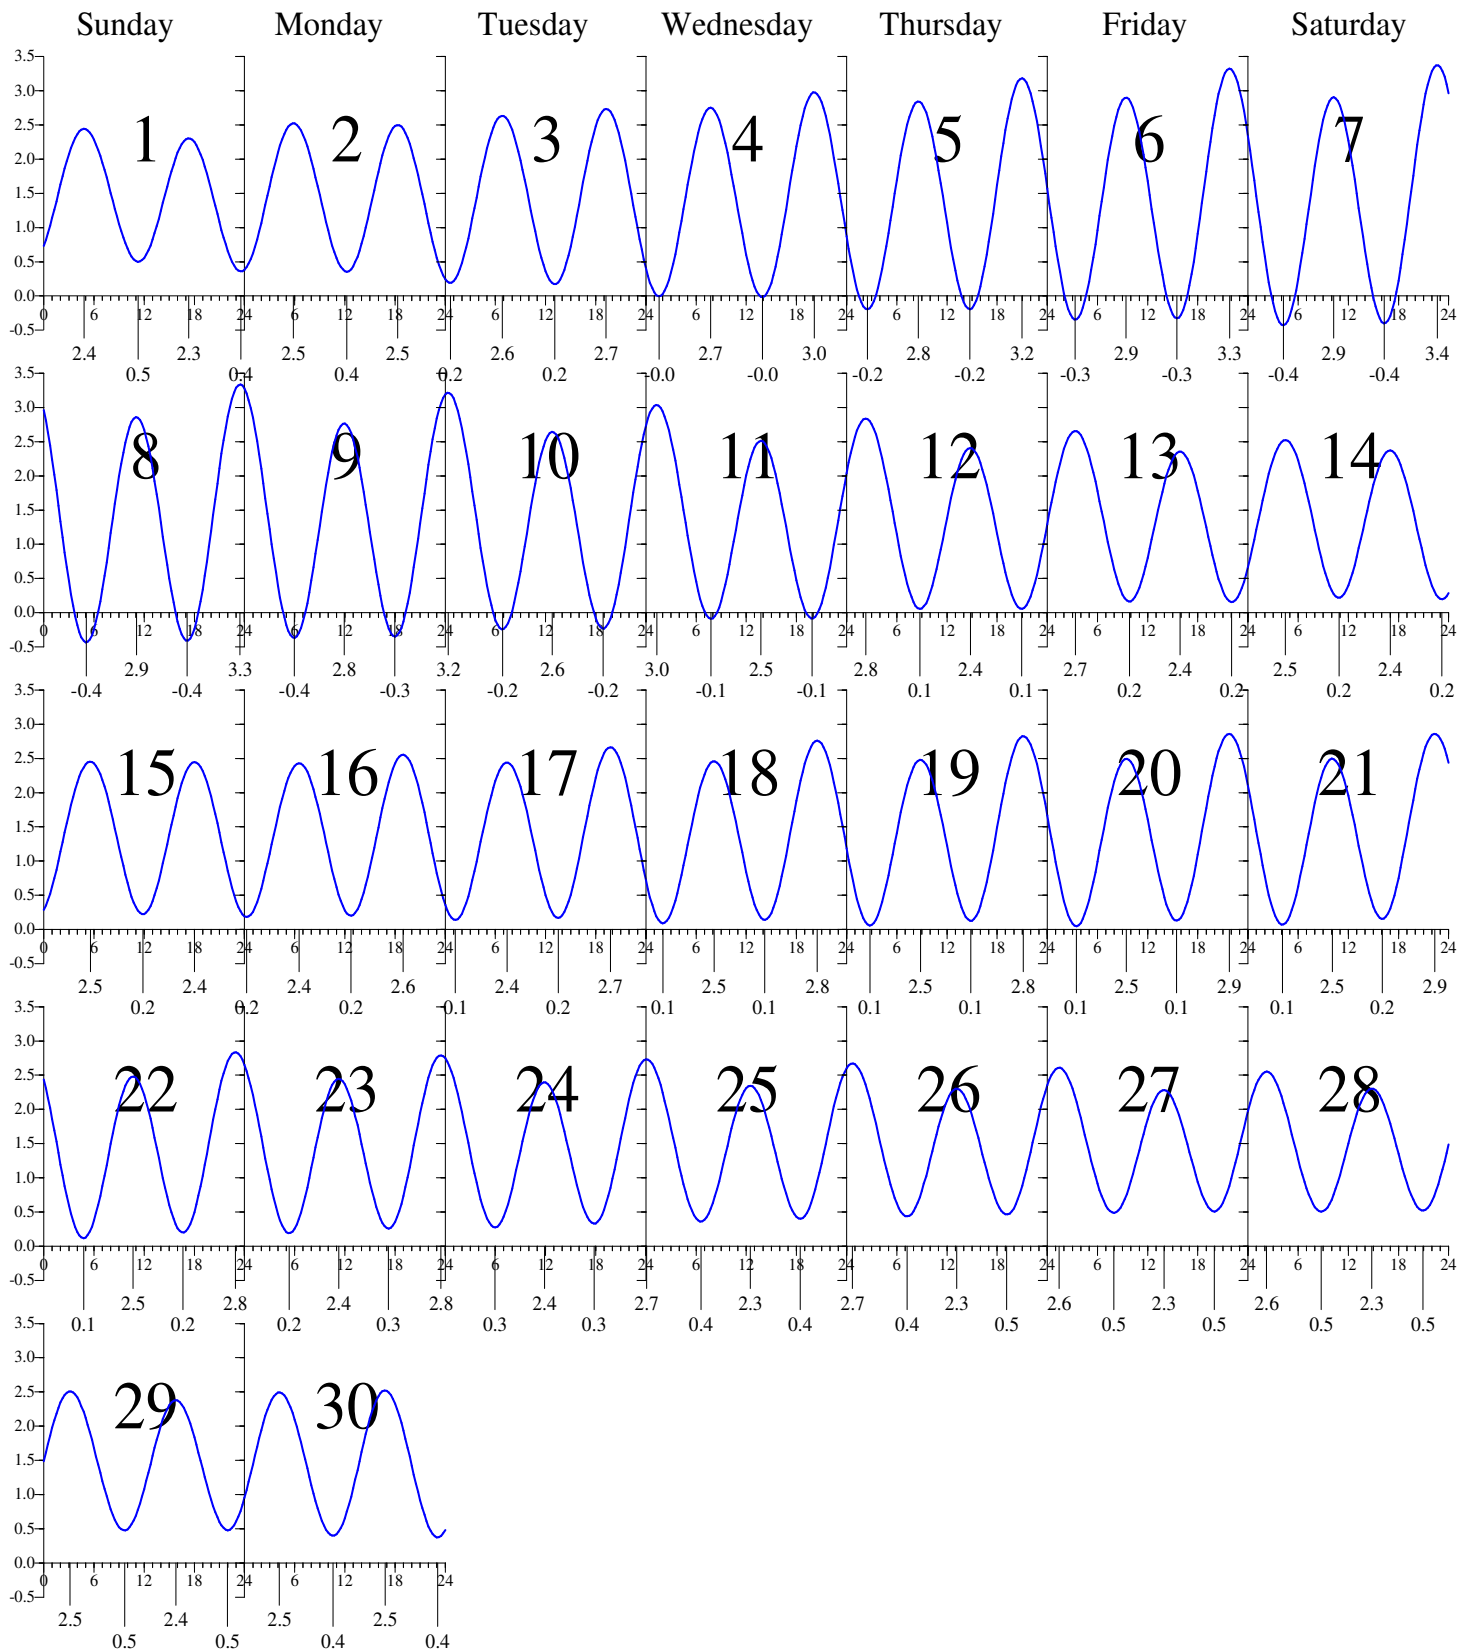

Hampton Roads, VA — Apr 2012 EASTERN DAYLIGHT TIME.

Heights are in FEET above MEAN LOWER LOW WATER.
0 and 24 are midnight, 12 is noon.