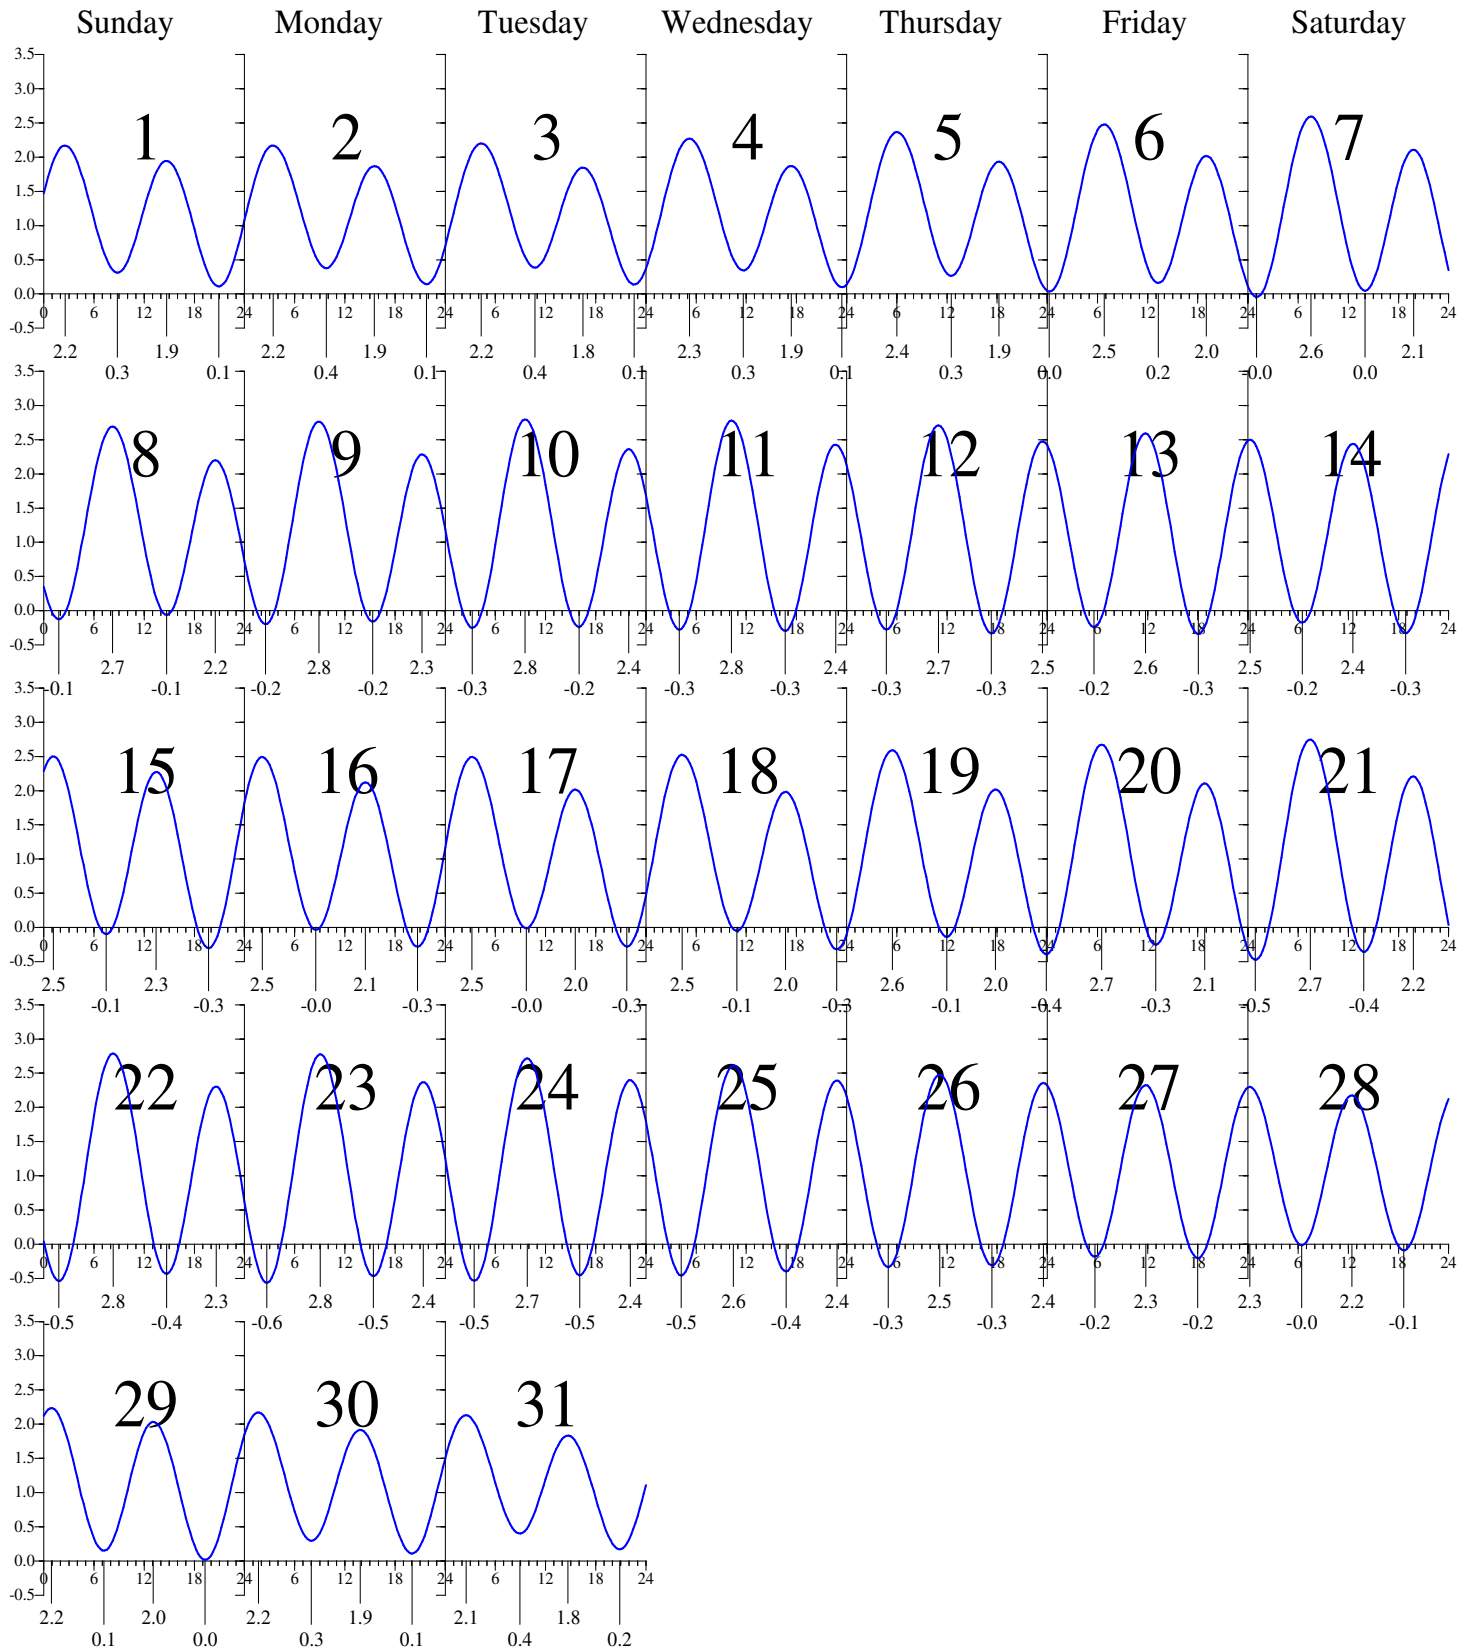

# Hampton Roads, VA — Jan 2012 EASTERN STANDARD TIME.

Heights are in FEET above MEAN LOWER LOW WATER.  
0 and 24 are midnight, 12 is noon.

Heights are in FEET above MEAN LOWER LOW WATER.  
0 and 24 are midnight, 12 is noon.