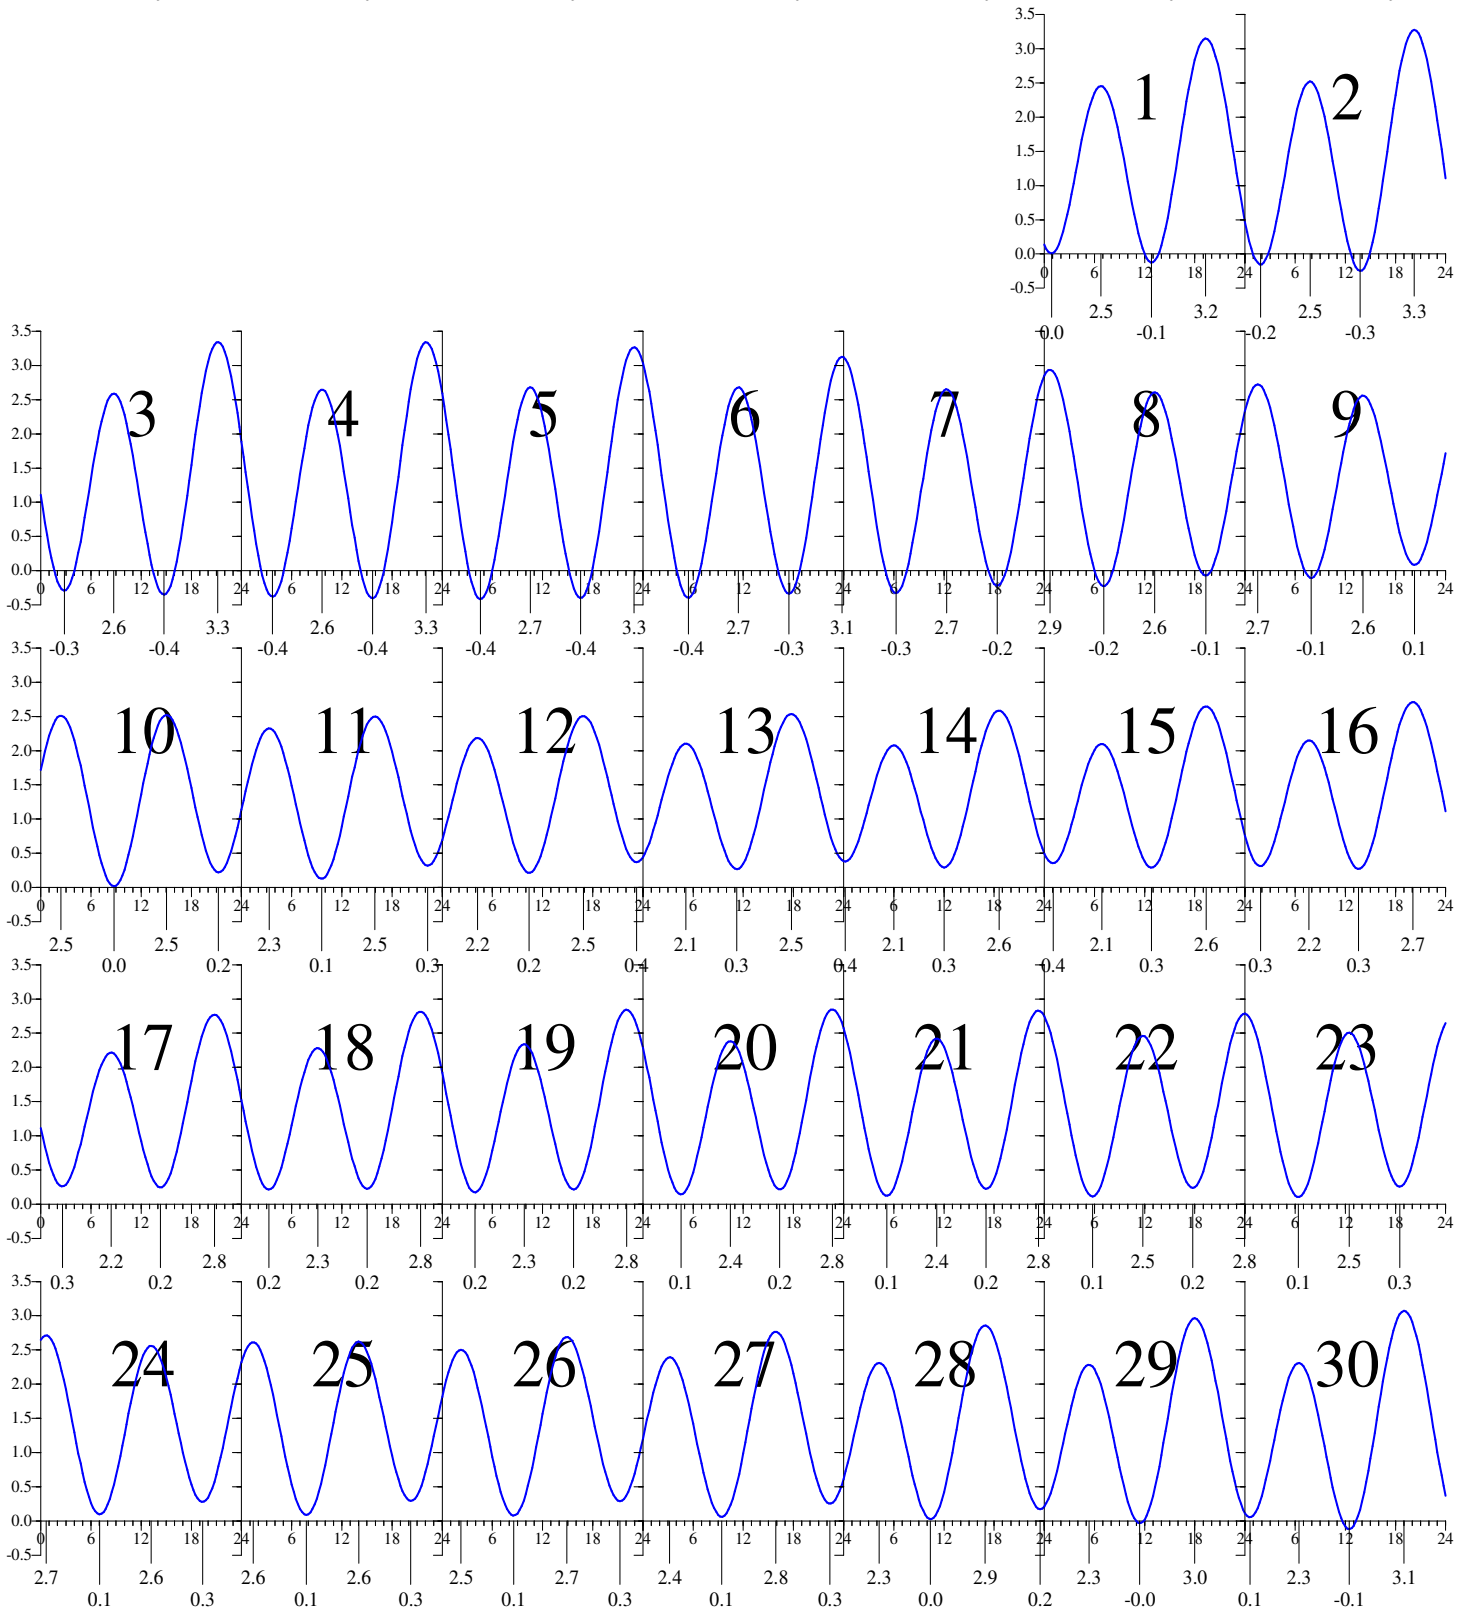

Heights are in FEET above MEAN LOWER LOW WATER.  
0 and 24 are midnight, 12 is noon.