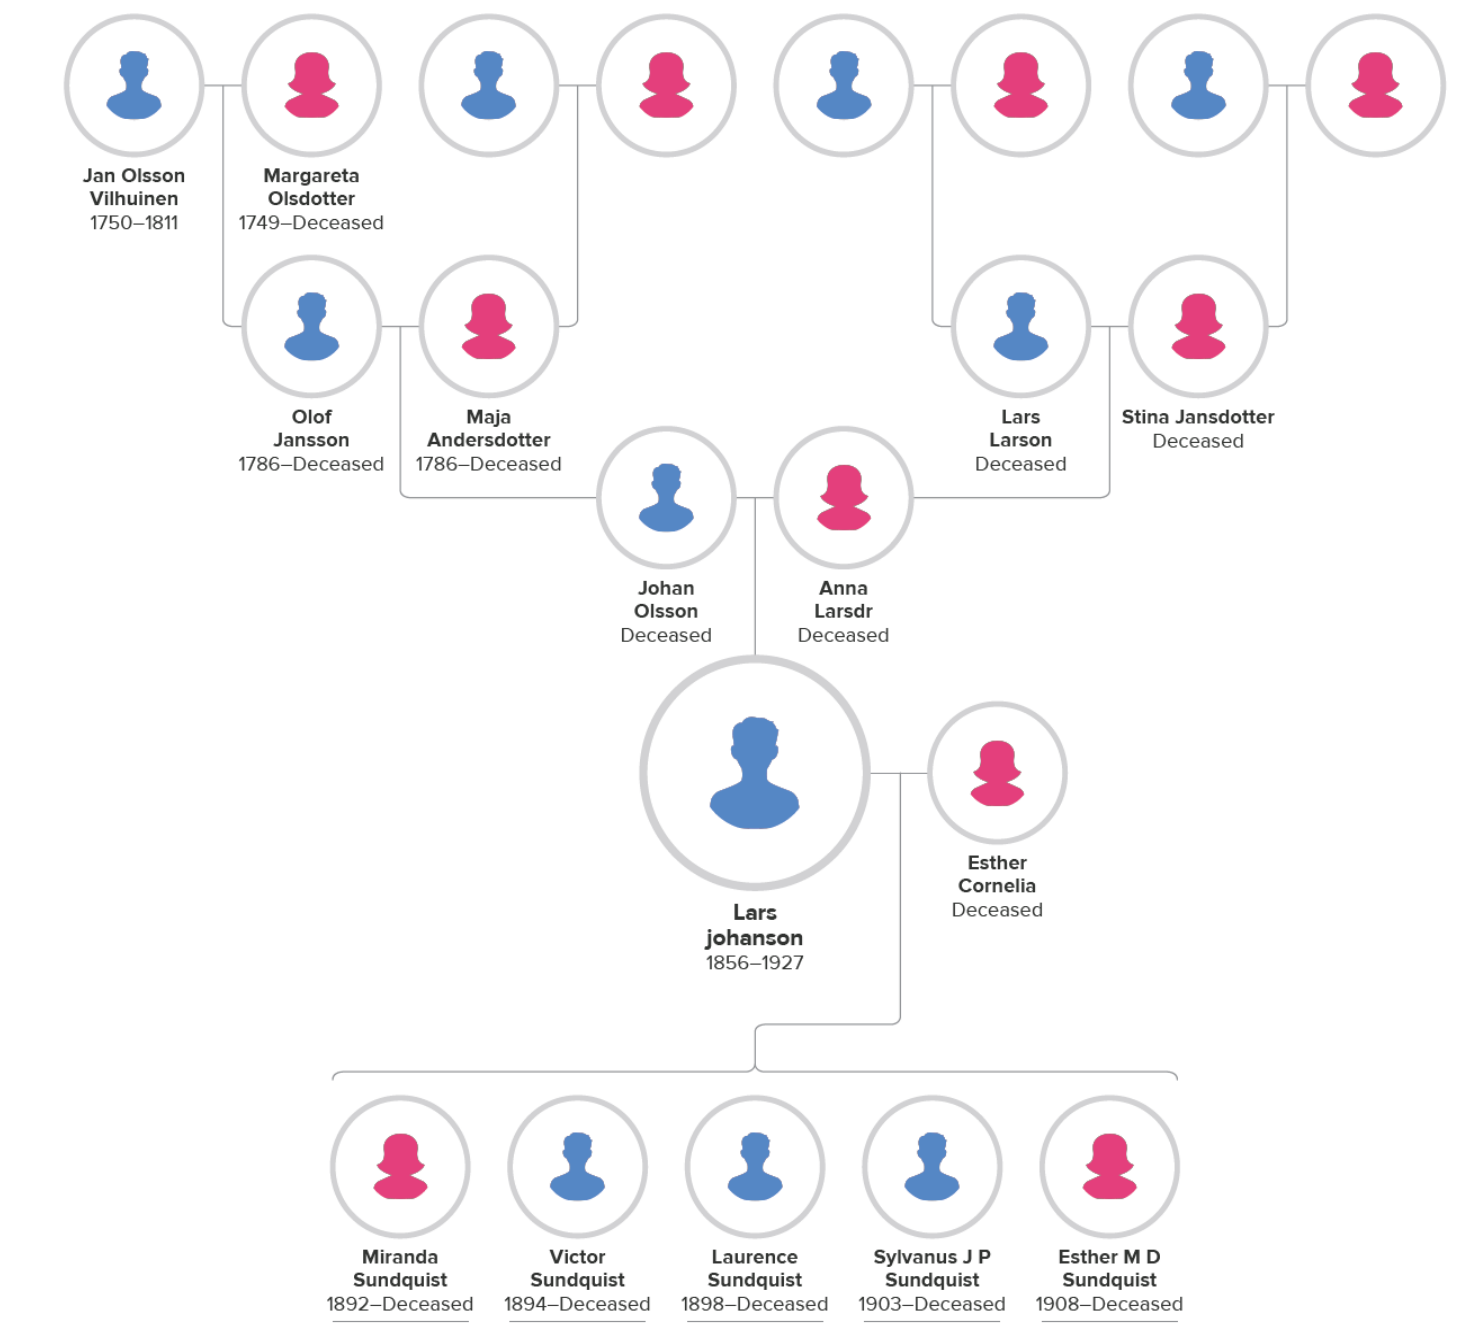

This is a Pedigree Chart of Lewis Sundquist's ancestors