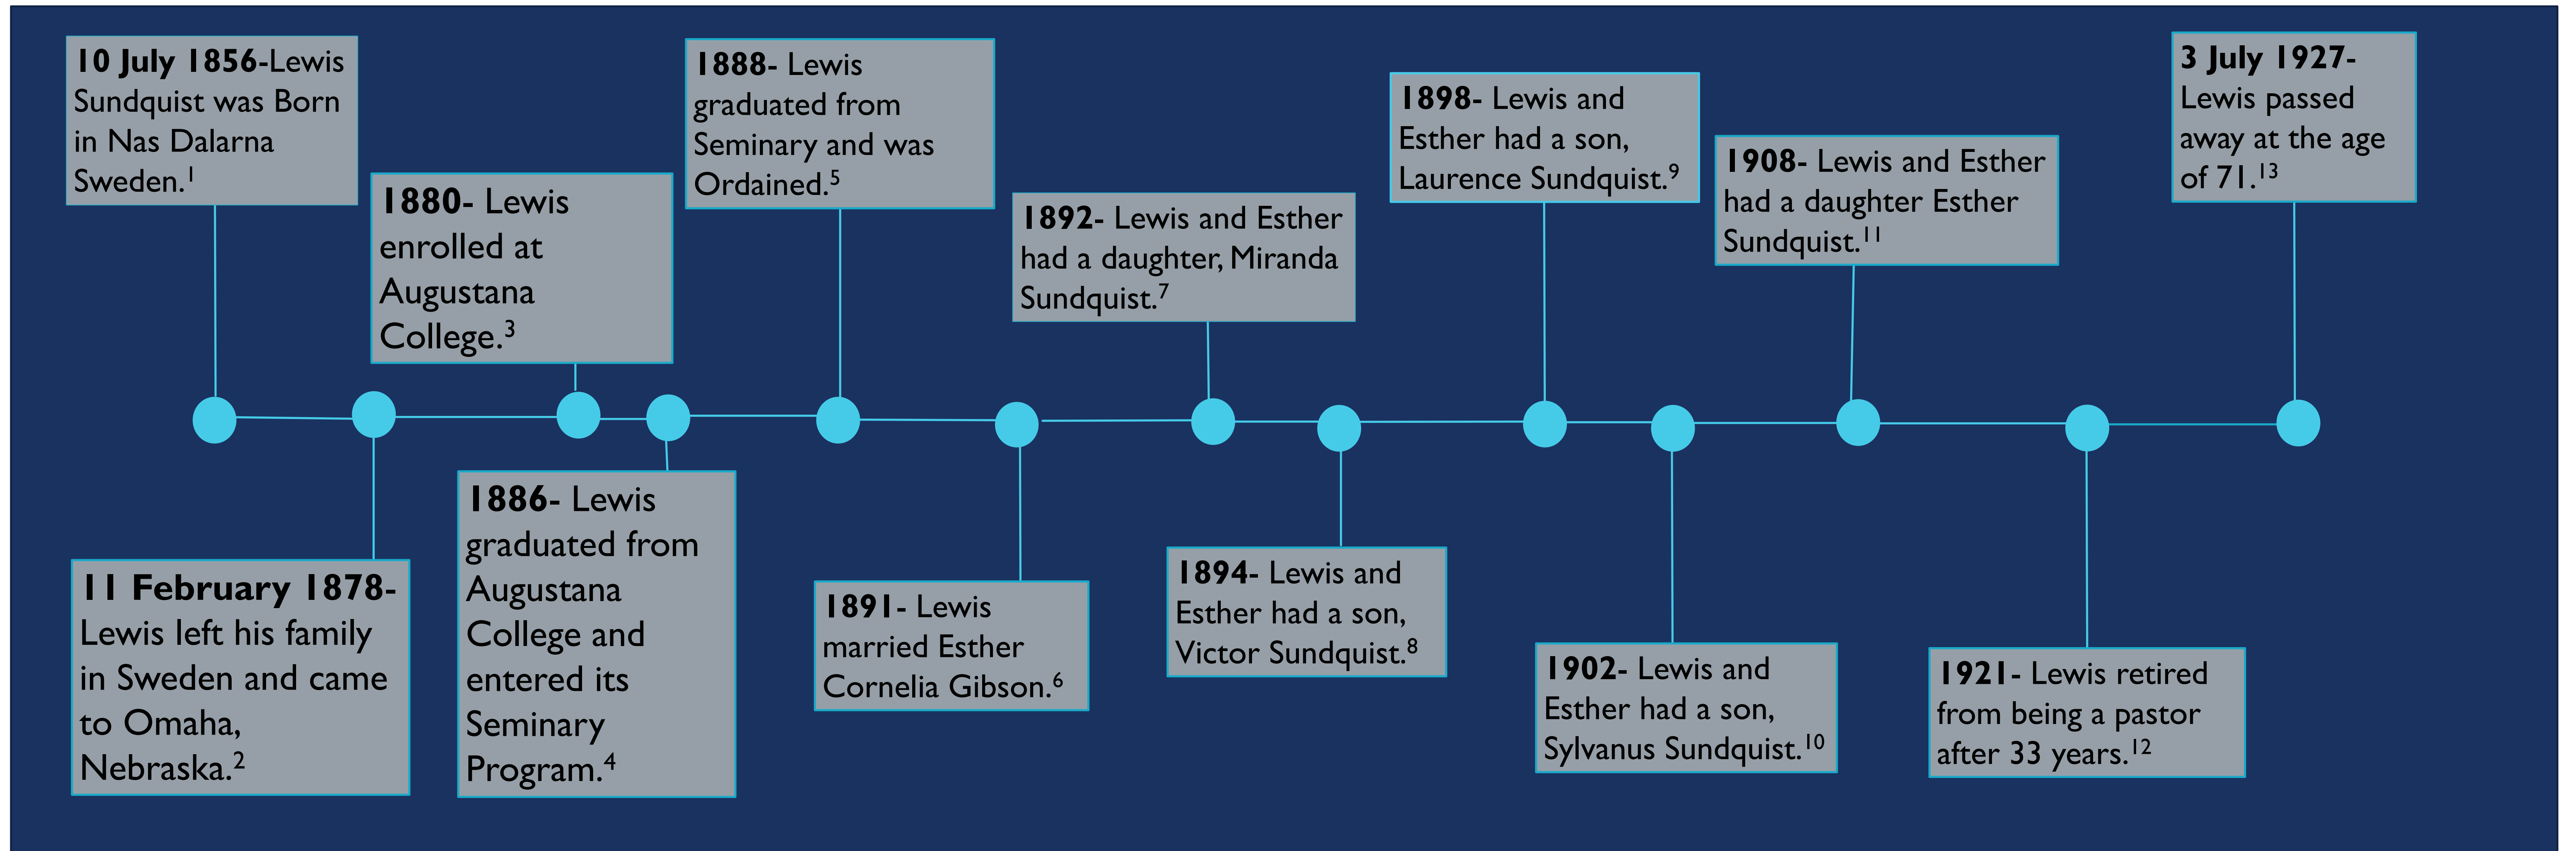

This is a student record card of Lewis J. Sundquist at Augustana College

This is a Pedigree Chart of Lewis Sundquist's ancestors

1. AUGUSTANA COLLEGE CATALOG 1884-1885, P. 12-103, VOLUME BOUND IN AUGUSTANA COLLEGE CATALOG 1871-1891, AUG. INST., LD 271, A665.1, C3, 1871-1891: AUGUSTANA COLLEGE, SPECIAL COLLECTIONS, ROCK ISLAND, ILLINOIS. ALL THE STUDENTS IN THE SENIOR CLASS ARE LISTED WITH BIRTH PLACES AND YEAR OF BIRTH.

2. "GÖTEBORGS POLISKAMMARE(-1900) (O) EIX:12 (1878)" DATABASE OF IMAGES, RIKSARKIVET. (HTTPS://RIKSARKIVET.SE - ACCESSED MARCH 2019), IMAGE 21 / PAGE 47, IMAGE ID: A0056901_00032; THIS IS A PHOTOGRAPH OF THE DOCUMENT THAT SAID THE NAME OF THE SHIP LEWIS TOOK TO LEAVE SWEDEN.

3. REV. IRA OLIVER NOTHSTEIN, A.M., MY CHURCH (ROCK ISLAND, ILLINOIS: AUGUSTANA HISTORICAL SOCIETY, 1927), "LEWIS J. SUNDQUIST" V. 13 PAGE 89-92. MY CHURCH IS AN ILLUSTRATED LUTHERAN MANUAL PERTAINING PRINCIPALLY TO THE HISTORY, WORK, AND SPIRIT OF THE AUGUSTA SYNOD. THIS IS AN OBITUARY FOR LEWIS J. SUNDQUIST.

4. COMMENCEMENT PROGRAM, 1886, FOLDER 1 | 1868-1899, BOX 1 | COMMENCEMENT PROGRAMS 1868-1936, MSS 248, AUGUSTANA COLLEGE OFFICE OF THE PRESIDENT RECORDS, SPECIAL COLLECTIONS, AUGUSTANA COLLEGE, ROCK ISLAND, ILLINOIS. THE TWENTY-FOURTH ANNUAL COMMENCEMENT PROGRAM FOR THURSDAY, JUNE 10TH, 1886, IS A SMALL PRINTED LEAFLET OF FOUR PAGES.

5. AUGUSTANA ALUMNI REGISTER, ROCK ISLAND, ILLINOIS, ALUMNI ASSOCIATION OF AUGUSTANA COLLEGE AND THEOLOGICAL SEMINARY: 1924. PRINT. AUGUSTANA ALUMNI REGISTER TALKED ABOUT WHAT THE GRADUATES DID AFTER THEY GRADUATED FROM AUGUSTANA SEMINARY SCHOOL. IT WAS PRINTED BY SOMEONE AT AUGUSTANA.

6. REV. IRA OLIVER NOTHSTEIN, A.M., MY CHURCH (ROCK ISLAND, ILLINOIS: AUGUSTANA HISTORICAL SOCIETY, 1927), "LEWIS J. SUNDQUIST" V. 13 PAGE 89-92. MY CHURCH IS AN ILLUSTRATED LUTHERAN MANUAL PERTAINING PRINCIPALLY TO THE HISTORY, WORK, AND SPIRIT OF THE AUGUSTA SYNOD. THIS IS AN OBITUARY FOR LEWIS J. SUNDQUIST.

8. "UNITED STATES CENSUS, 1900," KANSAS > POTTAWATOMIE > ED 134 BLUE VALLEY TOWNSHIP > IMAGE 4 OF 17 LINE 76-80, LEWIS SUNDQUIST.

9. "UNITED STATES CENSUS, 1900," KANSAS > POTTAWATOMIE > ED 134 BLUE VALLEY TOWNSHIP > IMAGE 4 OF 17 LINE 76-80, LEWIS SUNDQUIST.

11. "UNITED STATES CENSUS, 1910," IOWA > SHENANDOAH > ED 98 > IMAGE 21 OF 38, LINE 43, LEWIS SUNDQUIST.

12. BERGENDOFF, AUGUSTANA MINISTERIUM, 43

13. NOTHSTEIN, MY CHURCH, 92

Source List

Find A Grave, Database with images, www.findagrave.com : 2015

Find A Grave, Database with images, www.findagrave.com : 2017