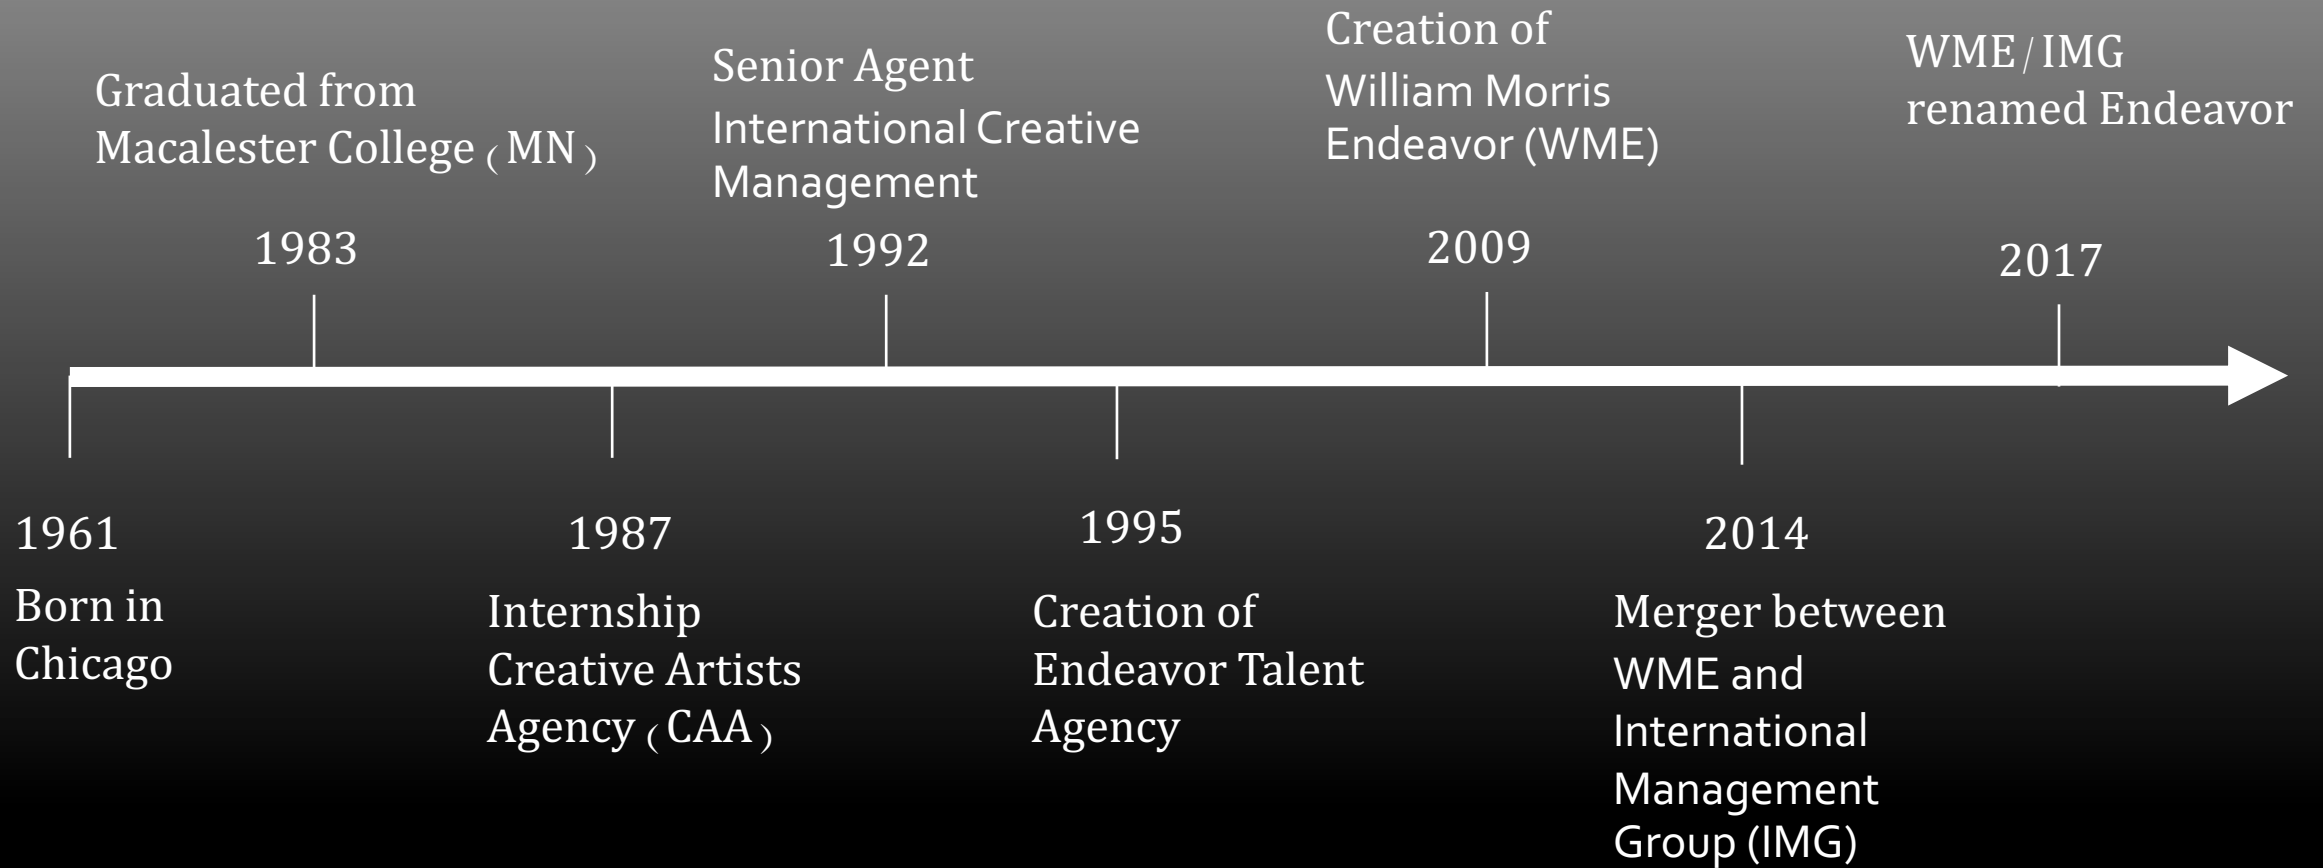

### Recommended Citation

Gire, Maxime, "Endeavor: Ari Emanuel" (2018). *Media Company Leader Presentations*. 7.  
<https://scholarworks.bgsu.edu/mclp/7>

This Book is brought to you for free and open access by the School of Media and Communication at ScholarWorks@BGSU. It has been accepted for inclusion in Media Company Leader Presentations by an authorized administrator of ScholarWorks@BGSU.

# MEDIA LEADER PRESENTATION

Ari Emanuel, CEO of Endeavor

---

MAXIME GIRE

# About Ari Emanuel

- 56 years old
- Grew up in Chicago
- Talent Agent
- Co-CEO of Endeavor (formerly WME/IMG)
- Brother of Rahm Emanuel (mayor of Chicago)
- Inspired the character of Ari Gold in TV show "Entourage"
- Known in the industry for his brash style

# Chronology