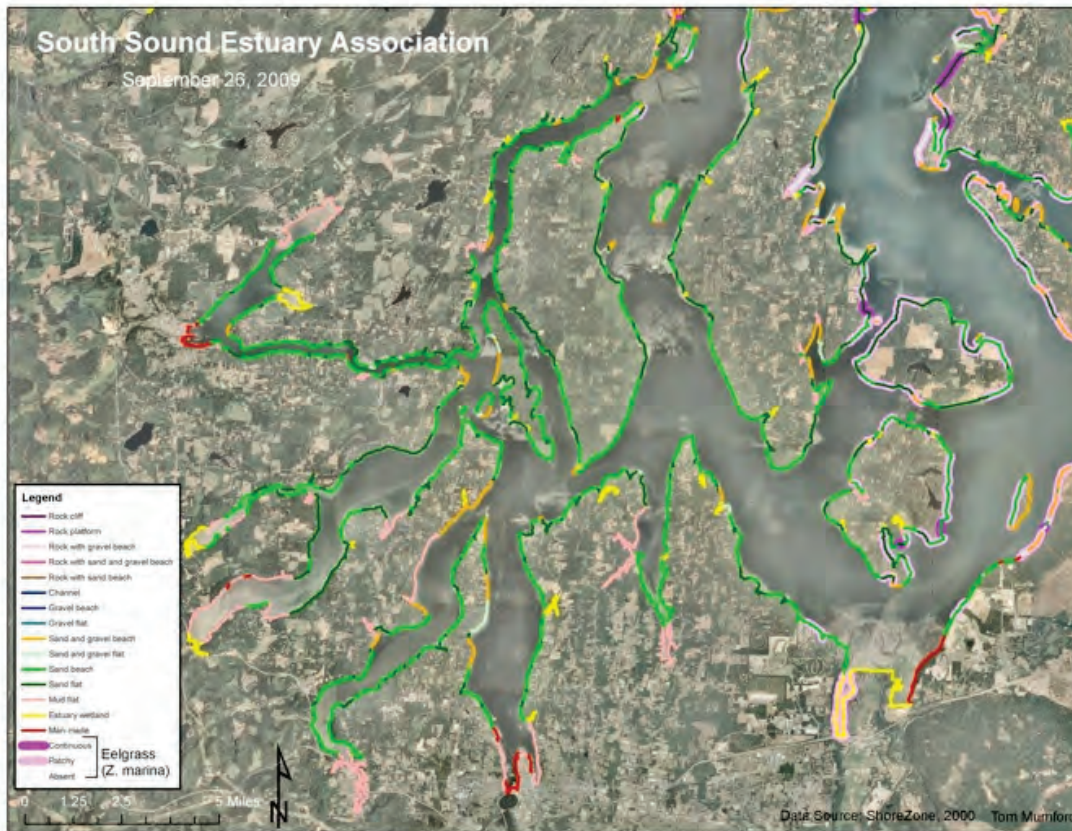

We've expanded our thinking from projects to ecosystems...

...What if we tie in our communities?