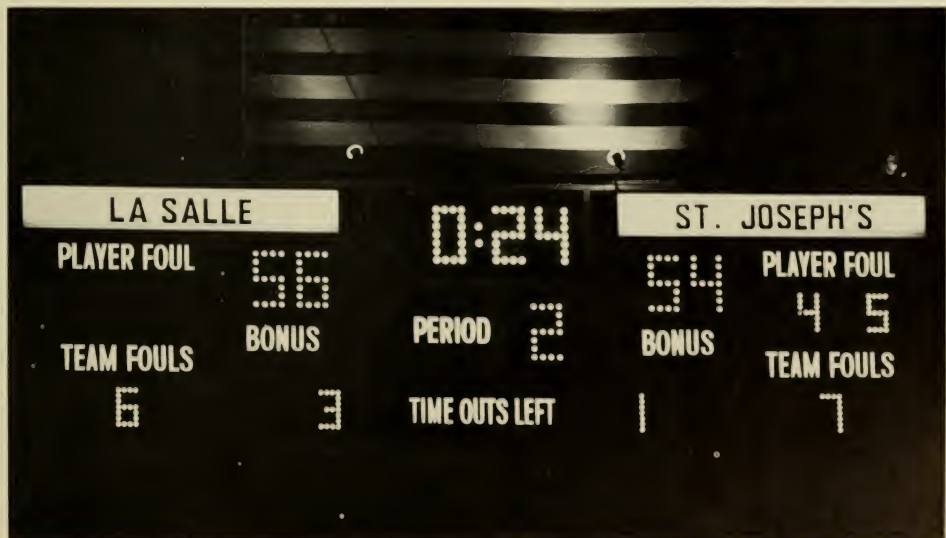

FIELD GOALS ATTEMPTED

Game: ... 36, Michael Brooks, vs. Brigham Young, Dec. 15, 1979
Opponent: ..... 40, Joe Steiner, Bucknell, Feb. 7, 1962
Season: ..... 624, Tom Gola, 31 games, 1955
Career: .. 2222, Tom Gola, 118 games, 1952-1955

FREE THROWS MADE

Game: ..... 17 (18 atts.), Bob McAteer, vs. W. Kentucky, Mar. 2, 1962
Opponent: ..... 18, Bob McNeill, St. Joseph's, Feb. 26, 1958
..... 18, Darrel Carrier, Western Kentucky, Feb. 25, 1964
Season: ..... 202, Tom Gola, 31 games, 1955
Season Percentage: ..... 91.7, (55-60) Kurt Kanaskie, 21 games, 1979
Career: ... 654, Tom Gola, 118 games, 1952-1955
Career Percentage: ..... 86.3 (157-182), Kevin Lynam, 101 games, 1977-1981

FREE THROWS ATTEMPTED

Game: ..... 21, Bob Fields, vs. Rider, Mar. 1, 1971
Opponent: ..... 23, Howie Landa, Lebanon Valley, Jan. 15, 1965
Season: ..... 267, Tom Gola, 31 games, 1955
Career: ... 877, Tom Gola, 118 games, 1952-1955

REBOUNDS

Game: ..... 37, Tom Gola, vs. Lebanon Valley, Jan. 15, 1965
Opponent: ..... 33, Art Beatty, American, Jan. 10, 1967
Season: ..... 652, Tom Gola, 30 games, 1954
Career: .. 2201, Tom Gola, 118 games, 1952-1955

ASSISTS

Game: ..... 13, Darryl Gladden, vs. Delaware, Dec. 7, 1978
..... 13, Charlie Wise, vs. Memphis, State, Jan. 8, 1975
Opponent, game: ..... 13, Joe Rogers, Villanova, Feb. 14, 1976
Season: ..... 186, Darryl Gladden, 30 games, 1978
Career: ..... 461, Darryl Gladden, 90 games, 1977-1979

Another Big 5 upset as La Salle dropped St. Joe