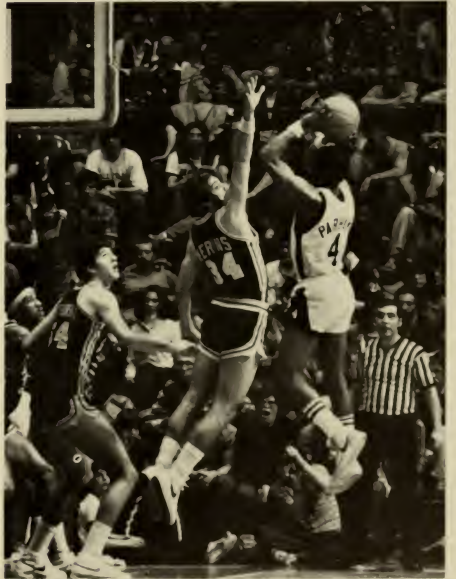

LEFTY'S LINE

"Dave has a nice touch from the outside and with his fine physical frame, he moves people inside very well. Going into his junior year, we're going to need his experience and leadership."