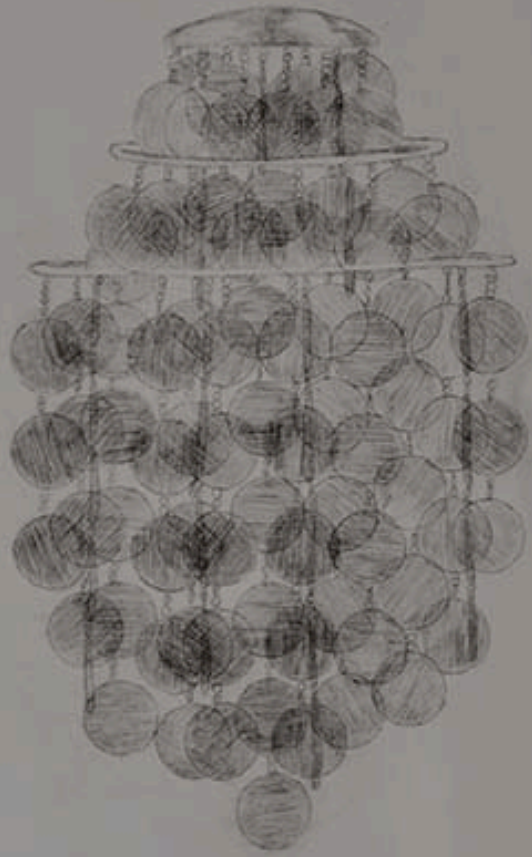

Lauren E. Gifford

Submitted in partial fulfillment
Of the requirements for
Honors in the Department of Visual Arts
UNION COLLEGE
June 2013

Model of a desk lamp
designed by the architect
Antonio Gaudí

Model of a chandelier
designed by the architect
Antonio Gaudí

7 Sconces
Silver Leaf, & Crystal
in Gifford

Small white label with illegible text.

2/4

"Hanging Chandelier"

XL

1/4

"sconce"

Yann Kiffel

4/4

"Restoration Hardware Floor Lamp"

JH

Part of the collection
from the Museum of Art
at the University of
California, Berkeley

Small white label with illegible text, likely providing information about the drawings.