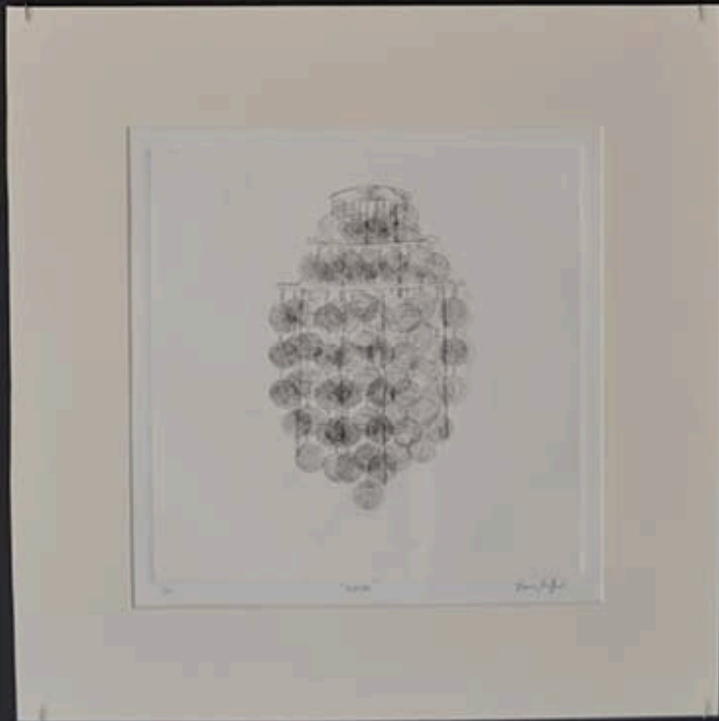

Lauren E. Gifford

Submitted in partial fulfillment
Of the requirements for
Honors in the Department of Visual Arts
UNION COLLEGE
June 2013

Model of a desk lamp
designed by the architect
Antonio Gaudí

Model of a chandelier
designed by the architect
Antonio Gaudí

7 Sconces
Silver Leaf, & Crystal
in Gifford

Small white label with illegible text.

2/4

"Hanging Chandelier"

XL

1/4

"sconce"

Yann Kiffel