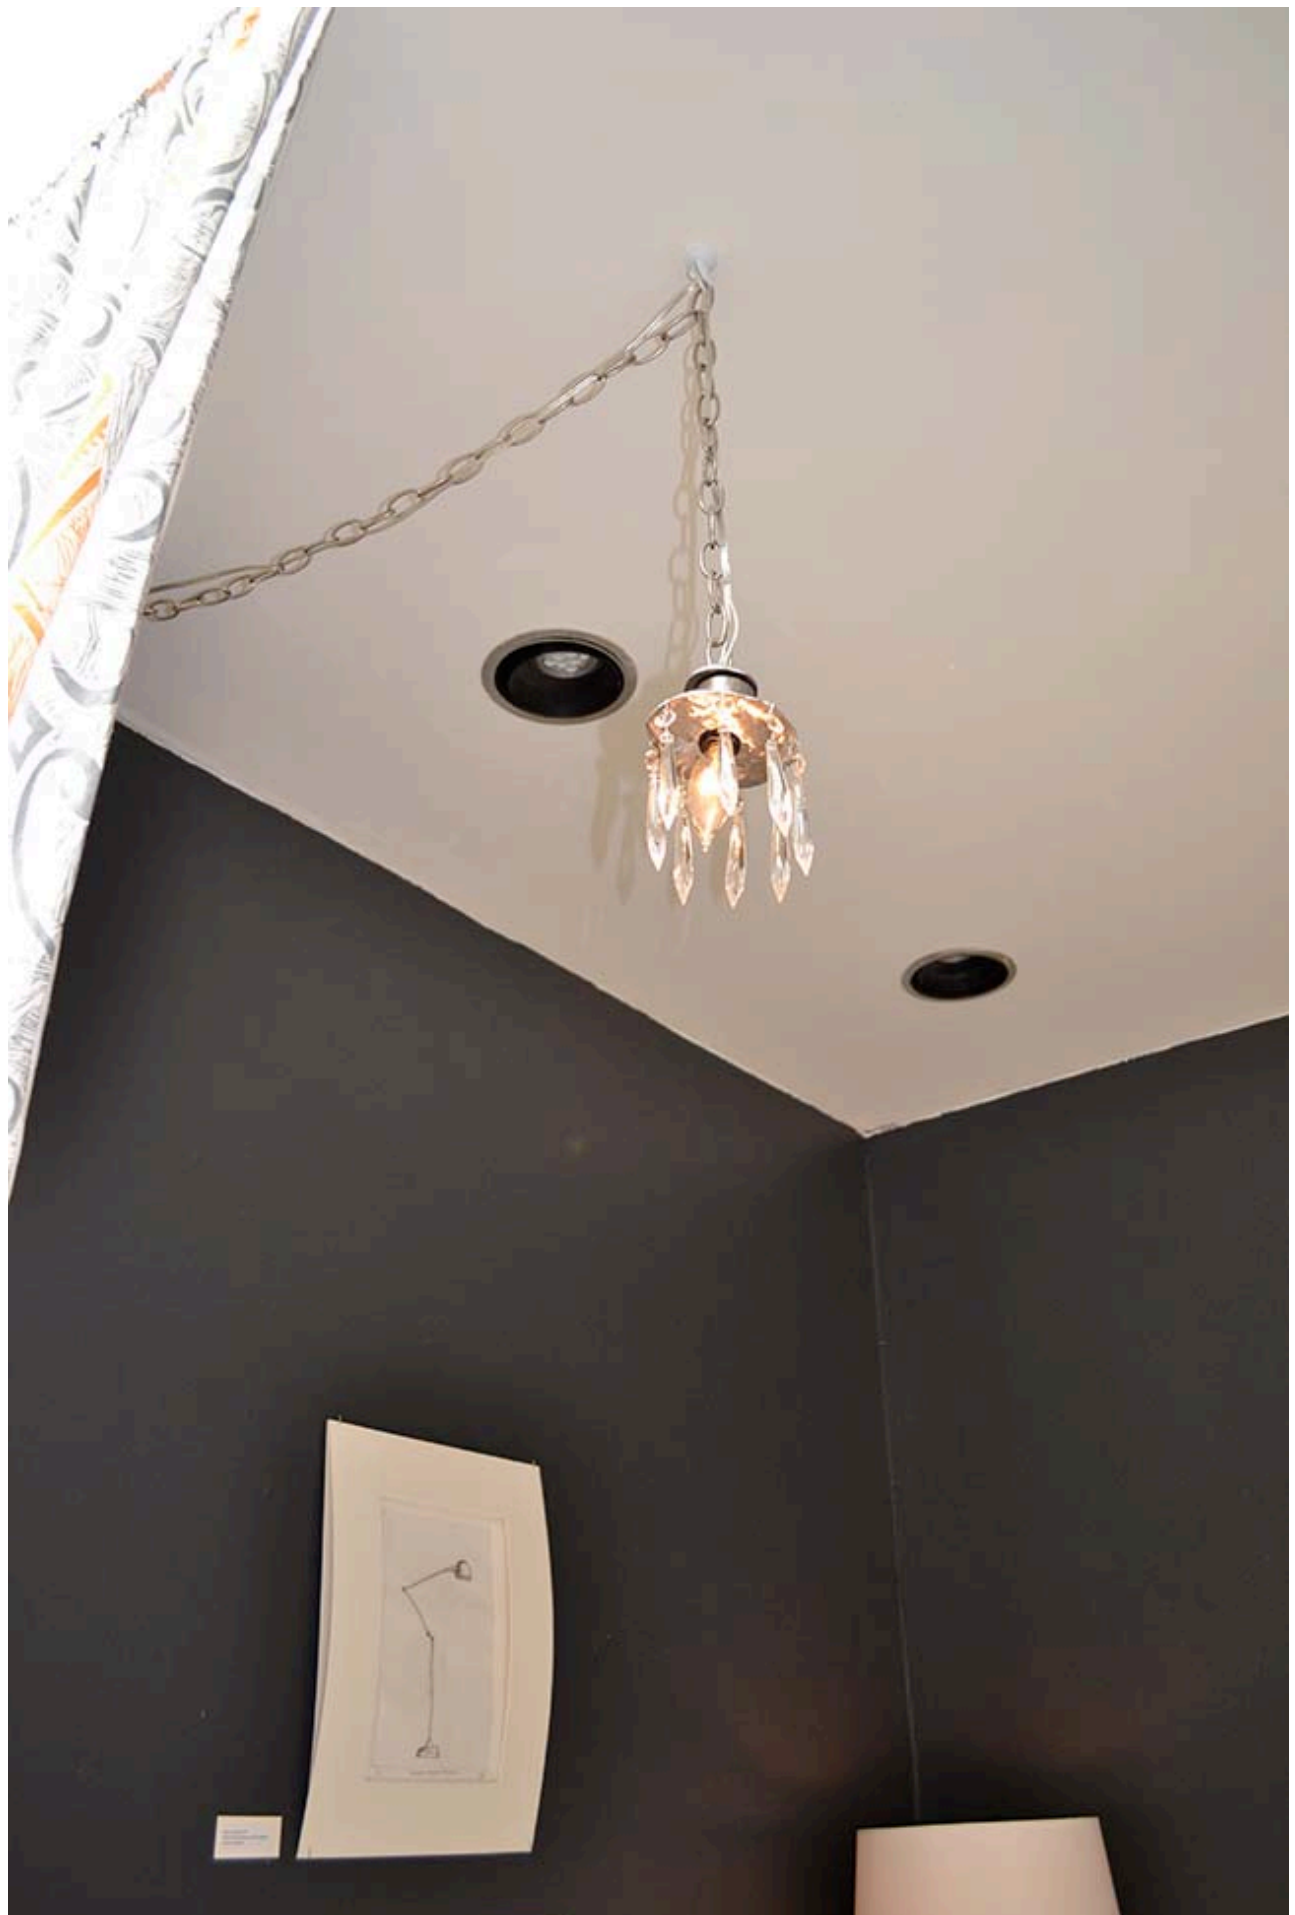

Lauren E. Gifford

Submitted in partial fulfillment
Of the requirements for
Honors in the Department of Visual Arts
UNION COLLEGE
June 2013

Model of a desk lamp
designed by the architect
Antonio Gaudí

Model of a chandelier
designed by the architect
Antonio Gaudí