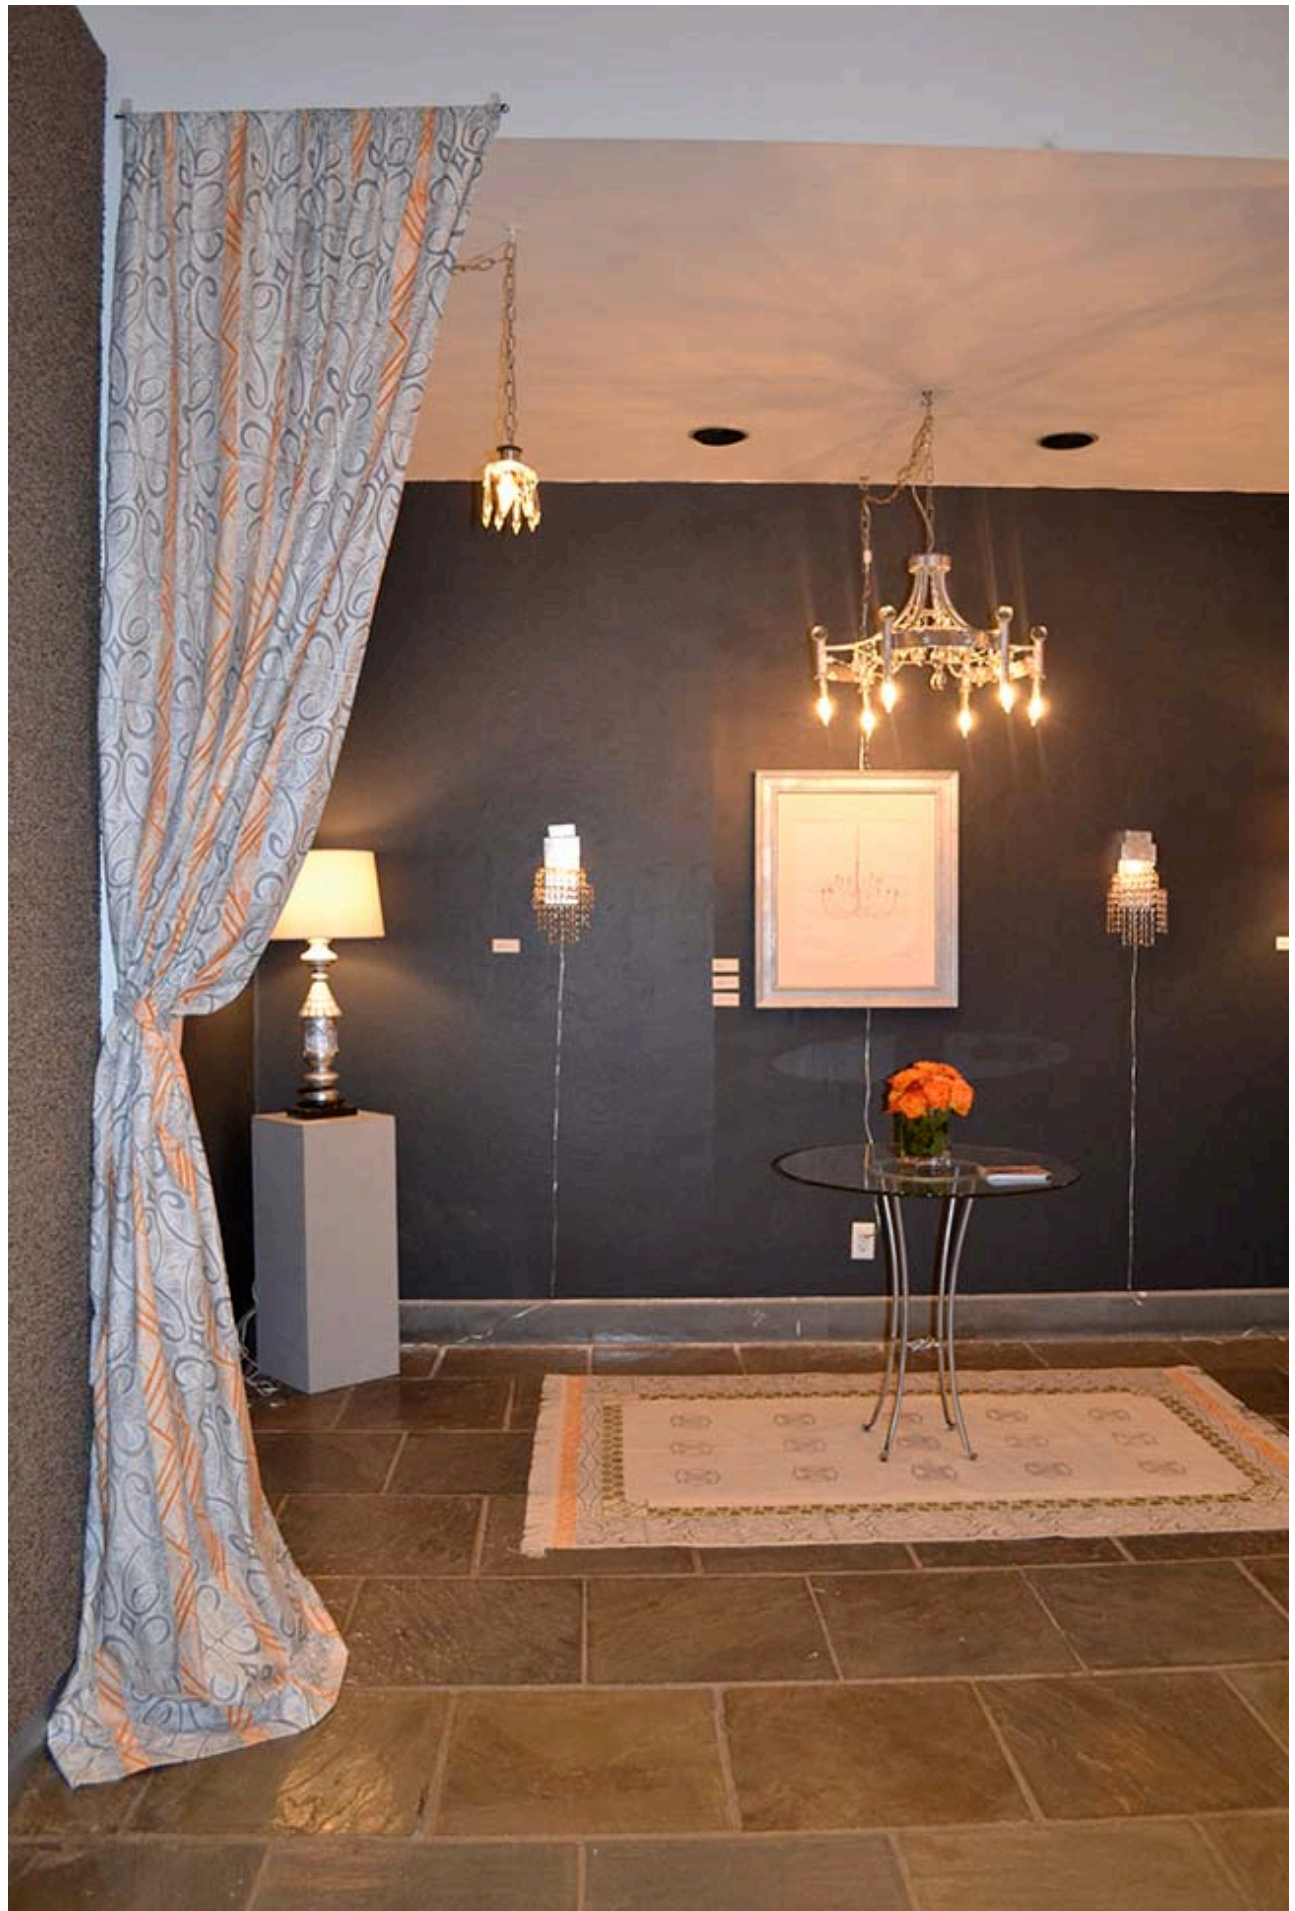

4/4

"Restoration Hardware Floor Lamp"

JH

Part of the collection
from the Museum of Art
at the University of
California, Berkeley

Small white label with illegible text, likely providing information about the drawings.