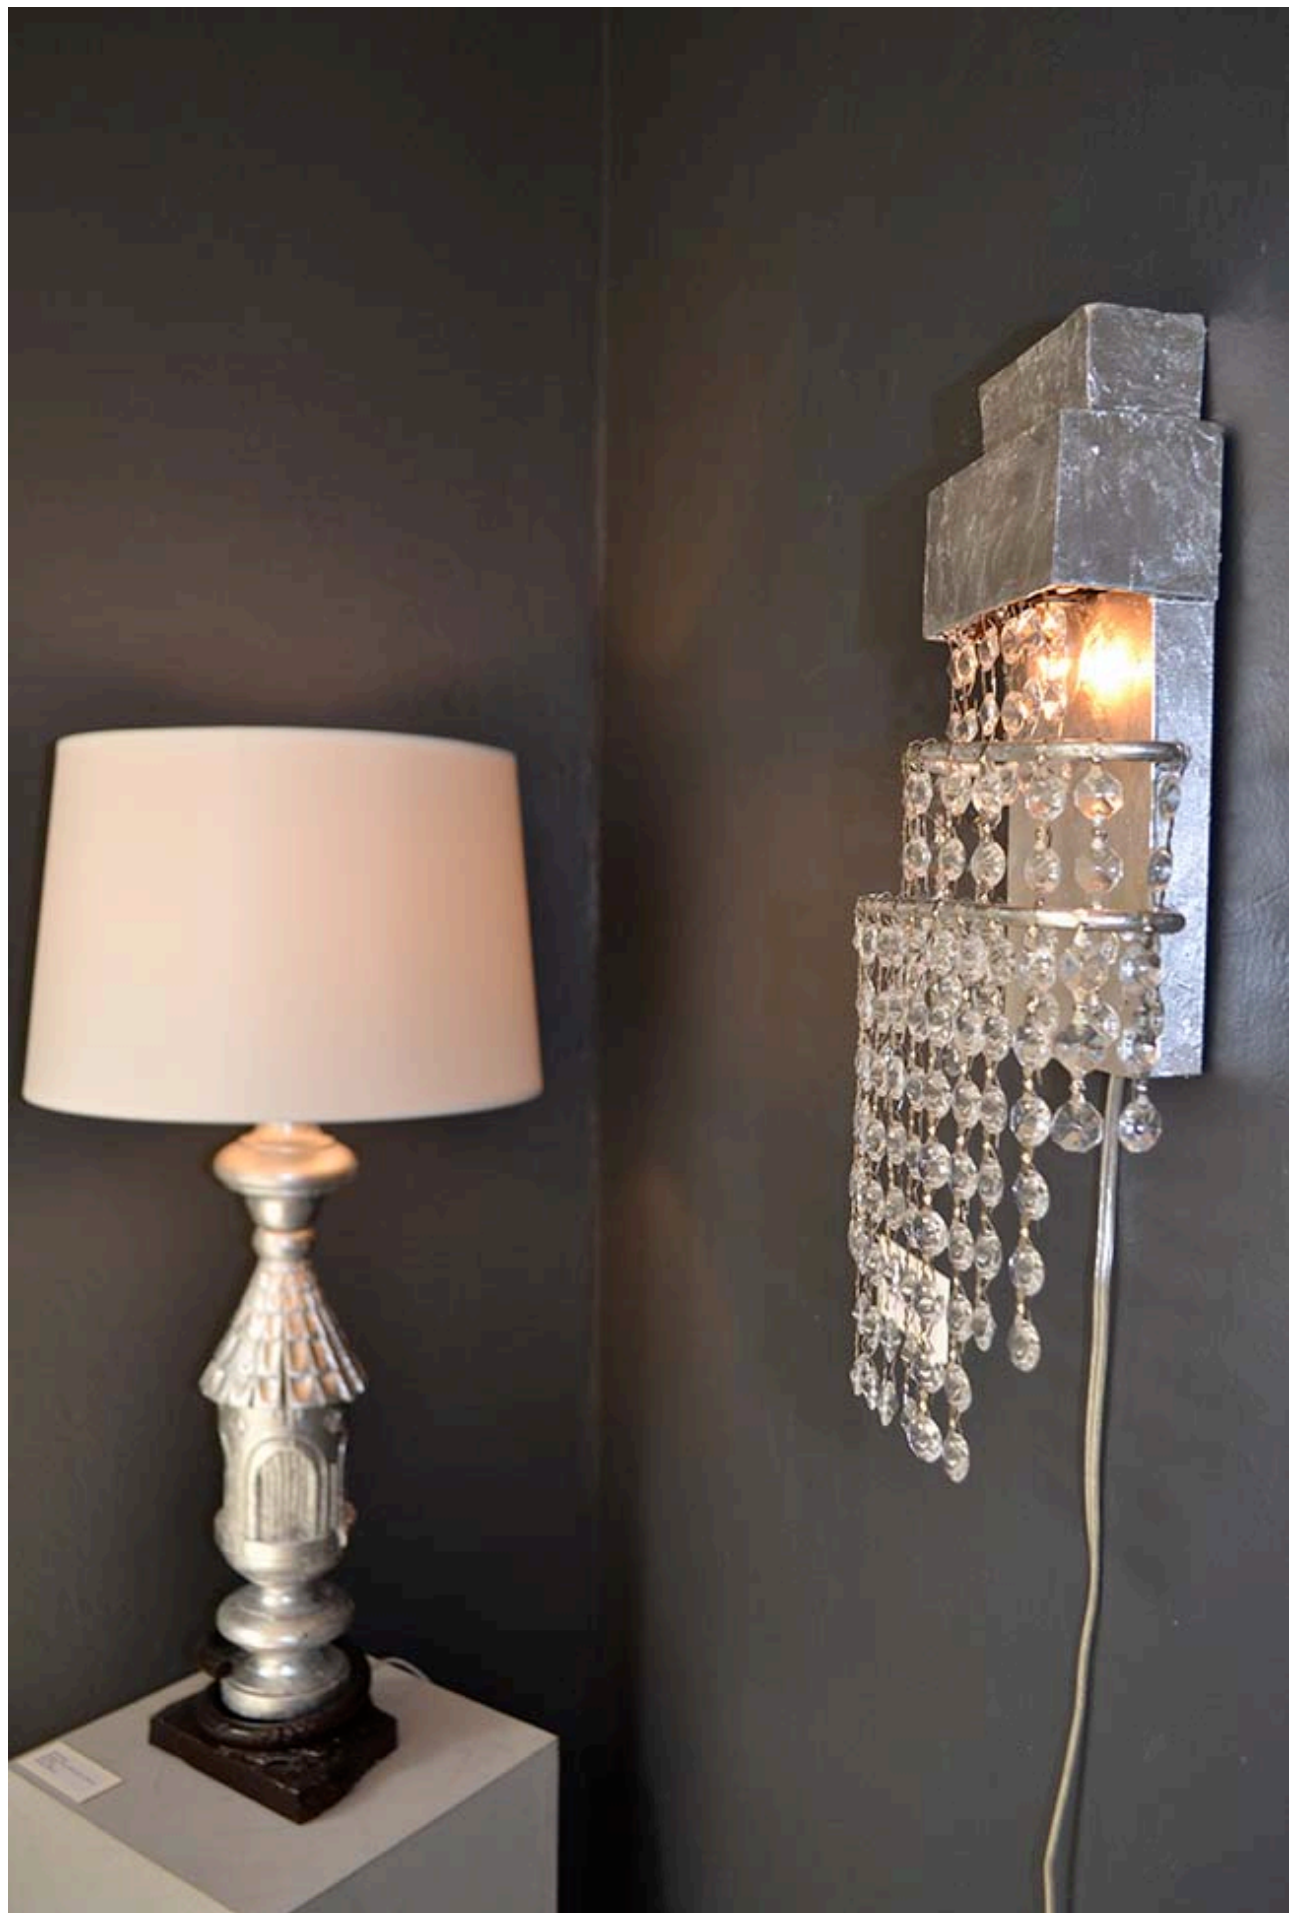

7 Sconces
Silver Leaf, & Crystal
in Gifford