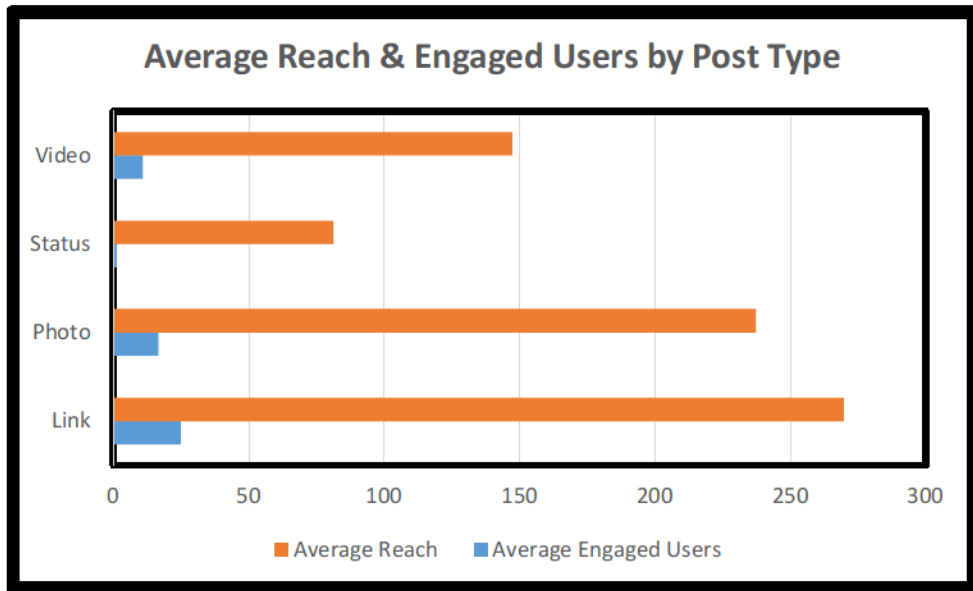

Timeline Photos

It's time to check your

VOTER registration

Monday, Sept. 17, 10am-2 pm Helmke Library First Floor

Purdue Fort Wayne Library
Published by Sarah Wagner [?] · Page Liked - September 14

In honor of Constitution Day, stop by Helmke Library on Monday 9/17, 10 am-2 pm to make sure you're registered to vote and to make any updates!

0 Clicks **Boost Post**

2 Comments

Share

Suggested Groups

Abbeys of Europe
2,310 members

Facebook Insights

Page likes  8%

User engagement average  50%

Reach  21%

Links and photos =
more engagement from users

We had the best of intentions, but we struggled with...

- Transition, campus rebranding, increased marketing needs
- Juggling priorities and coordinating with other marketing outlets
- Last minute requests