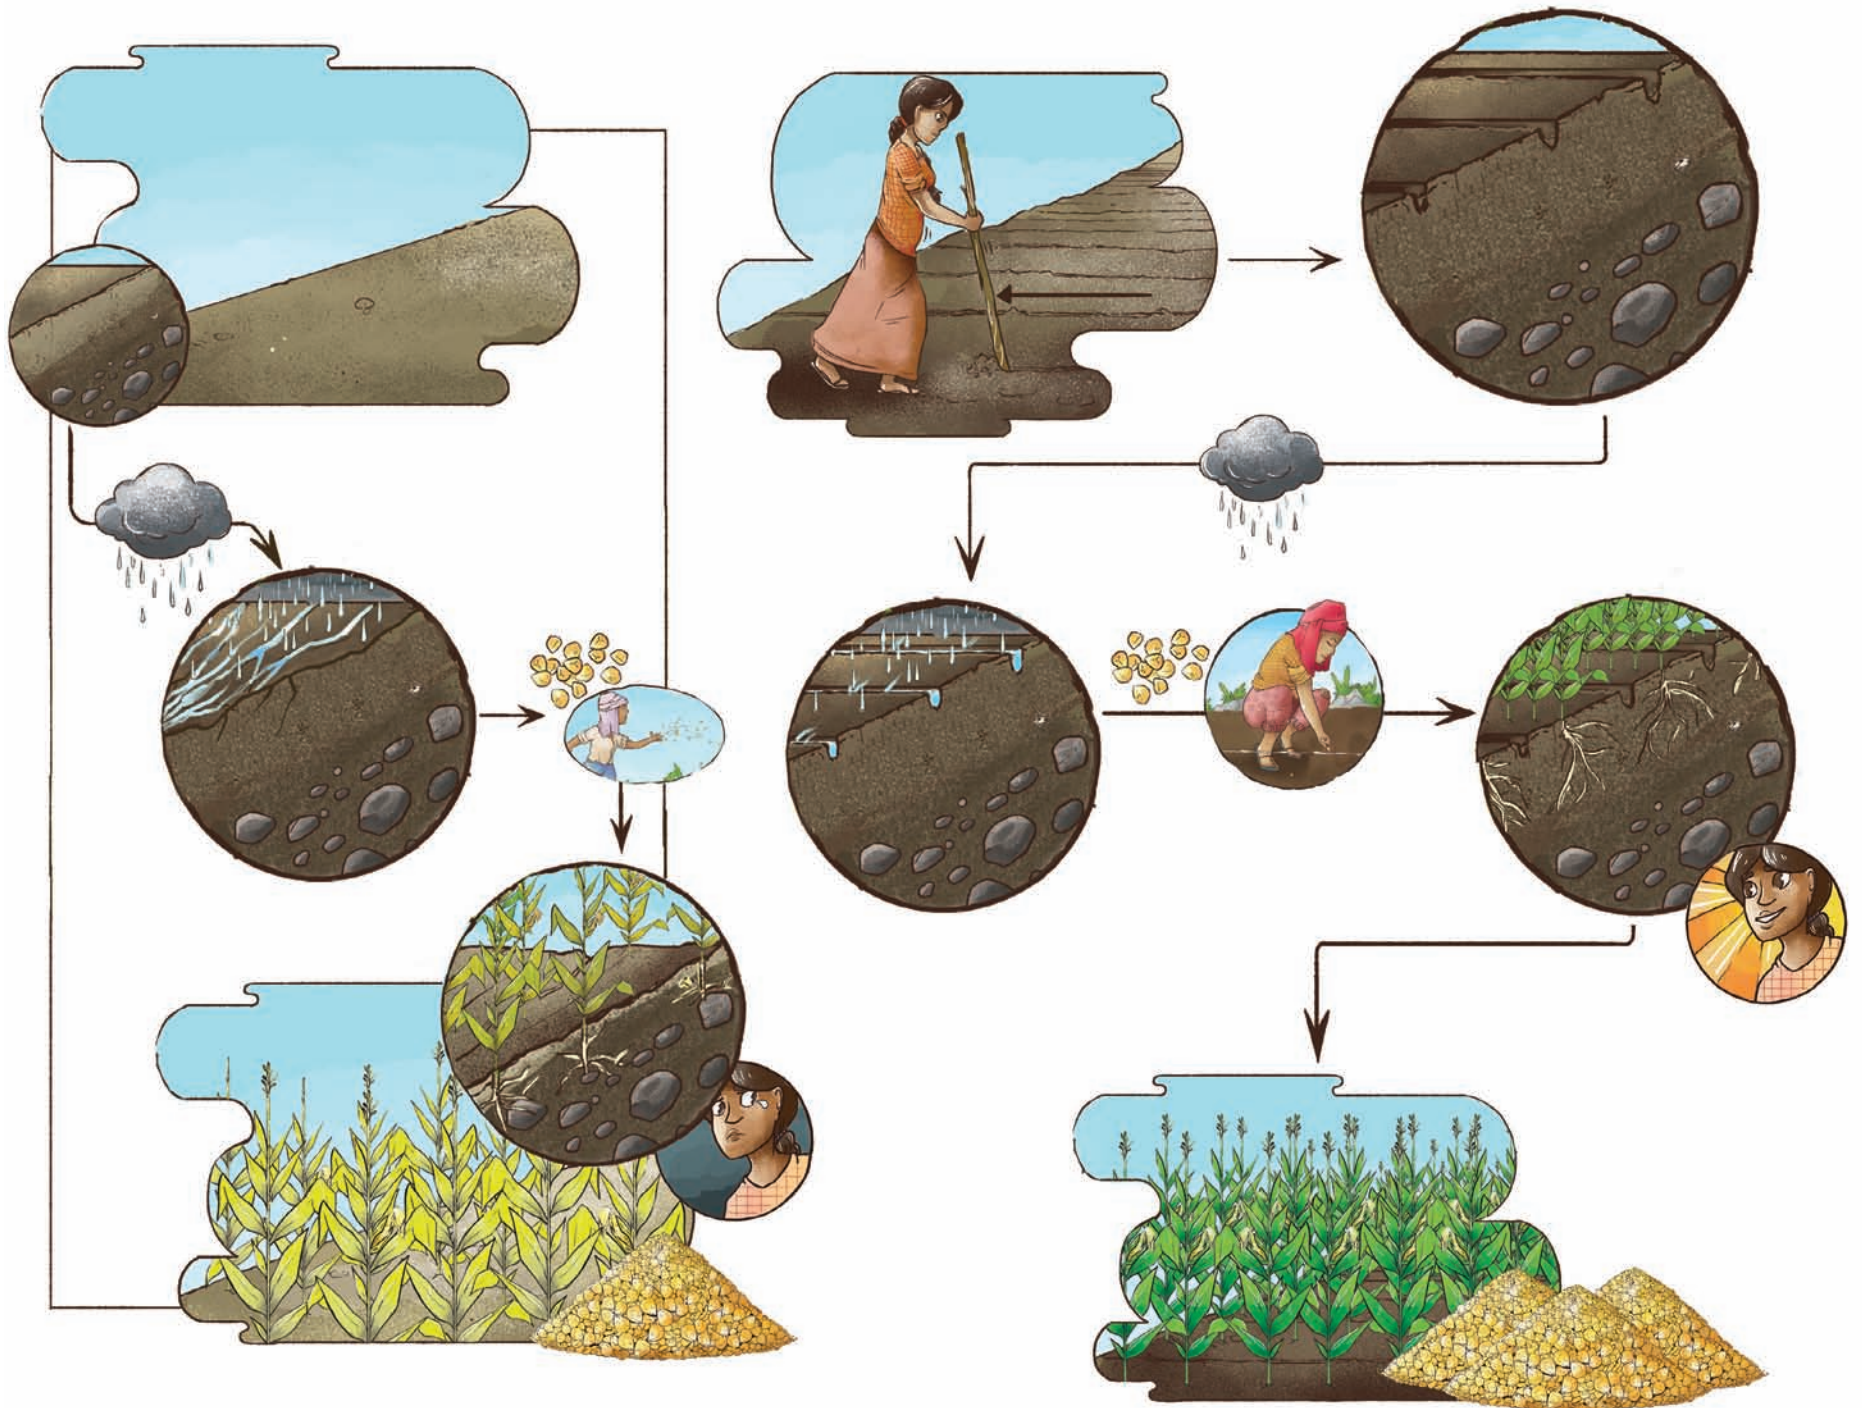

Affaires mondiales
Canada

About the Author

Manish N. Raizada received his B.Sc. from the University of Western Ontario (Genetics) and Ph.D. from Stanford University (Plant Molecular Genetics). He held fellowship positions at The International Maize and Wheat Improvement Centre (CIMMYT) in Mexico City and at the California Institute of Technology. He is currently a professor in the Department of Plant Agriculture at the University of Guelph, Canada. Dr. Raizada is Founder of SAKGlobal (SAKs, Sustainable Agriculture Kits), an effort to bring inexpensive technologies to the world's 1 billion subsistence farmers. SAK kits are based on the principles of sustainable, ecological agriculture.

Chapter 6: Water

Chapter 7: Weeds

Chapter 8: Pests & Disease

Chapter 9: Post-Harvest

Chapter 10: Human Nutrition

Chapter 11: Animals

Chapter 12: Crop Breeding

Chapter 13: Disaster Relief