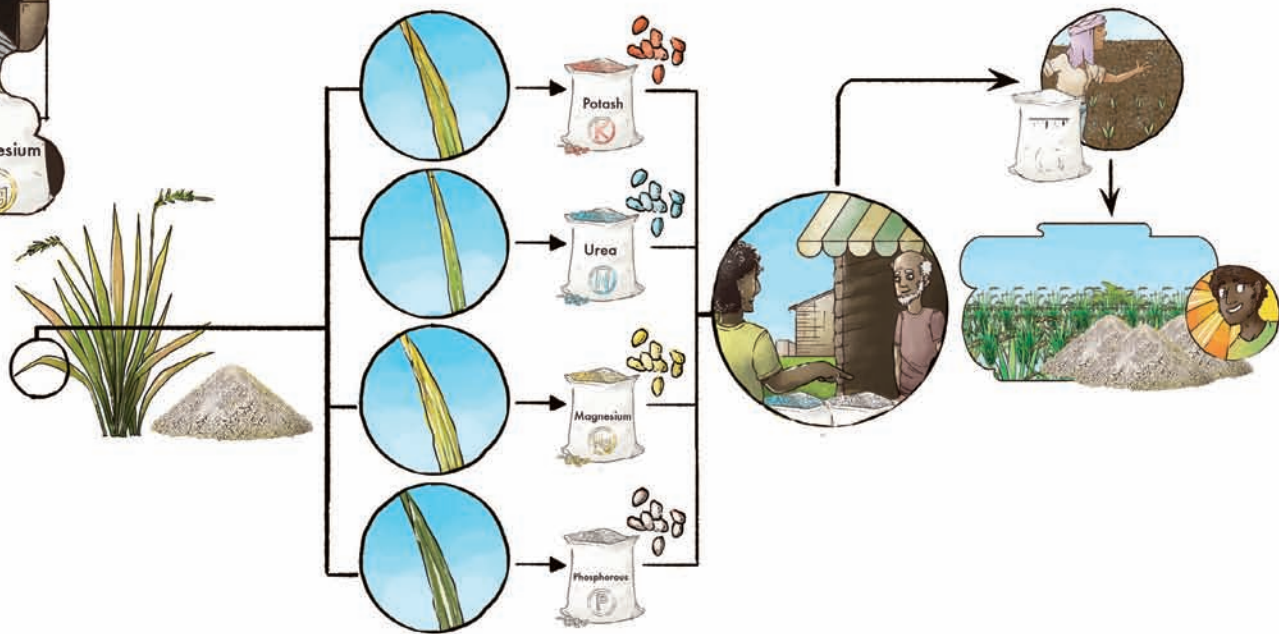

Affaires mondiales
Canada

About the Author

Manish N. Raizada received his B.Sc. from the University of Western Ontario (Genetics) and Ph.D. from Stanford University (Plant Molecular Genetics). He held fellowship positions at The International Maize and Wheat Improvement Centre (CIMMYT) in Mexico City and at the California Institute of Technology. He is currently a professor in the Department of Plant Agriculture at the University of Guelph, Canada. Dr. Raizada is Founder of SAKGlobal (SAKs, Sustainable Agriculture Kits), an effort to bring inexpensive technologies to the world's 1 billion subsistence farmers. SAK kits are based on the principles of sustainable, ecological agriculture.

Lisa can be contacted by email at smithjaylisa@gmail.com

Chapter 1: Scientific Method

Chapter 2: Land Preparation & Sowing

Chapter 3: Crop & Tree Intensification

Chapter 4: Terrace Agriculture

Chapter 5: Soil Health

Chapter 6: Water

Chapter 7: Weeds

Chapter 8: Pests & Disease

Chapter 9: Post-Harvest

Chapter 10: Human Nutrition

Chapter 11: Animals

Chapter 12: Crop Breeding

Chapter 13: Disaster Relief