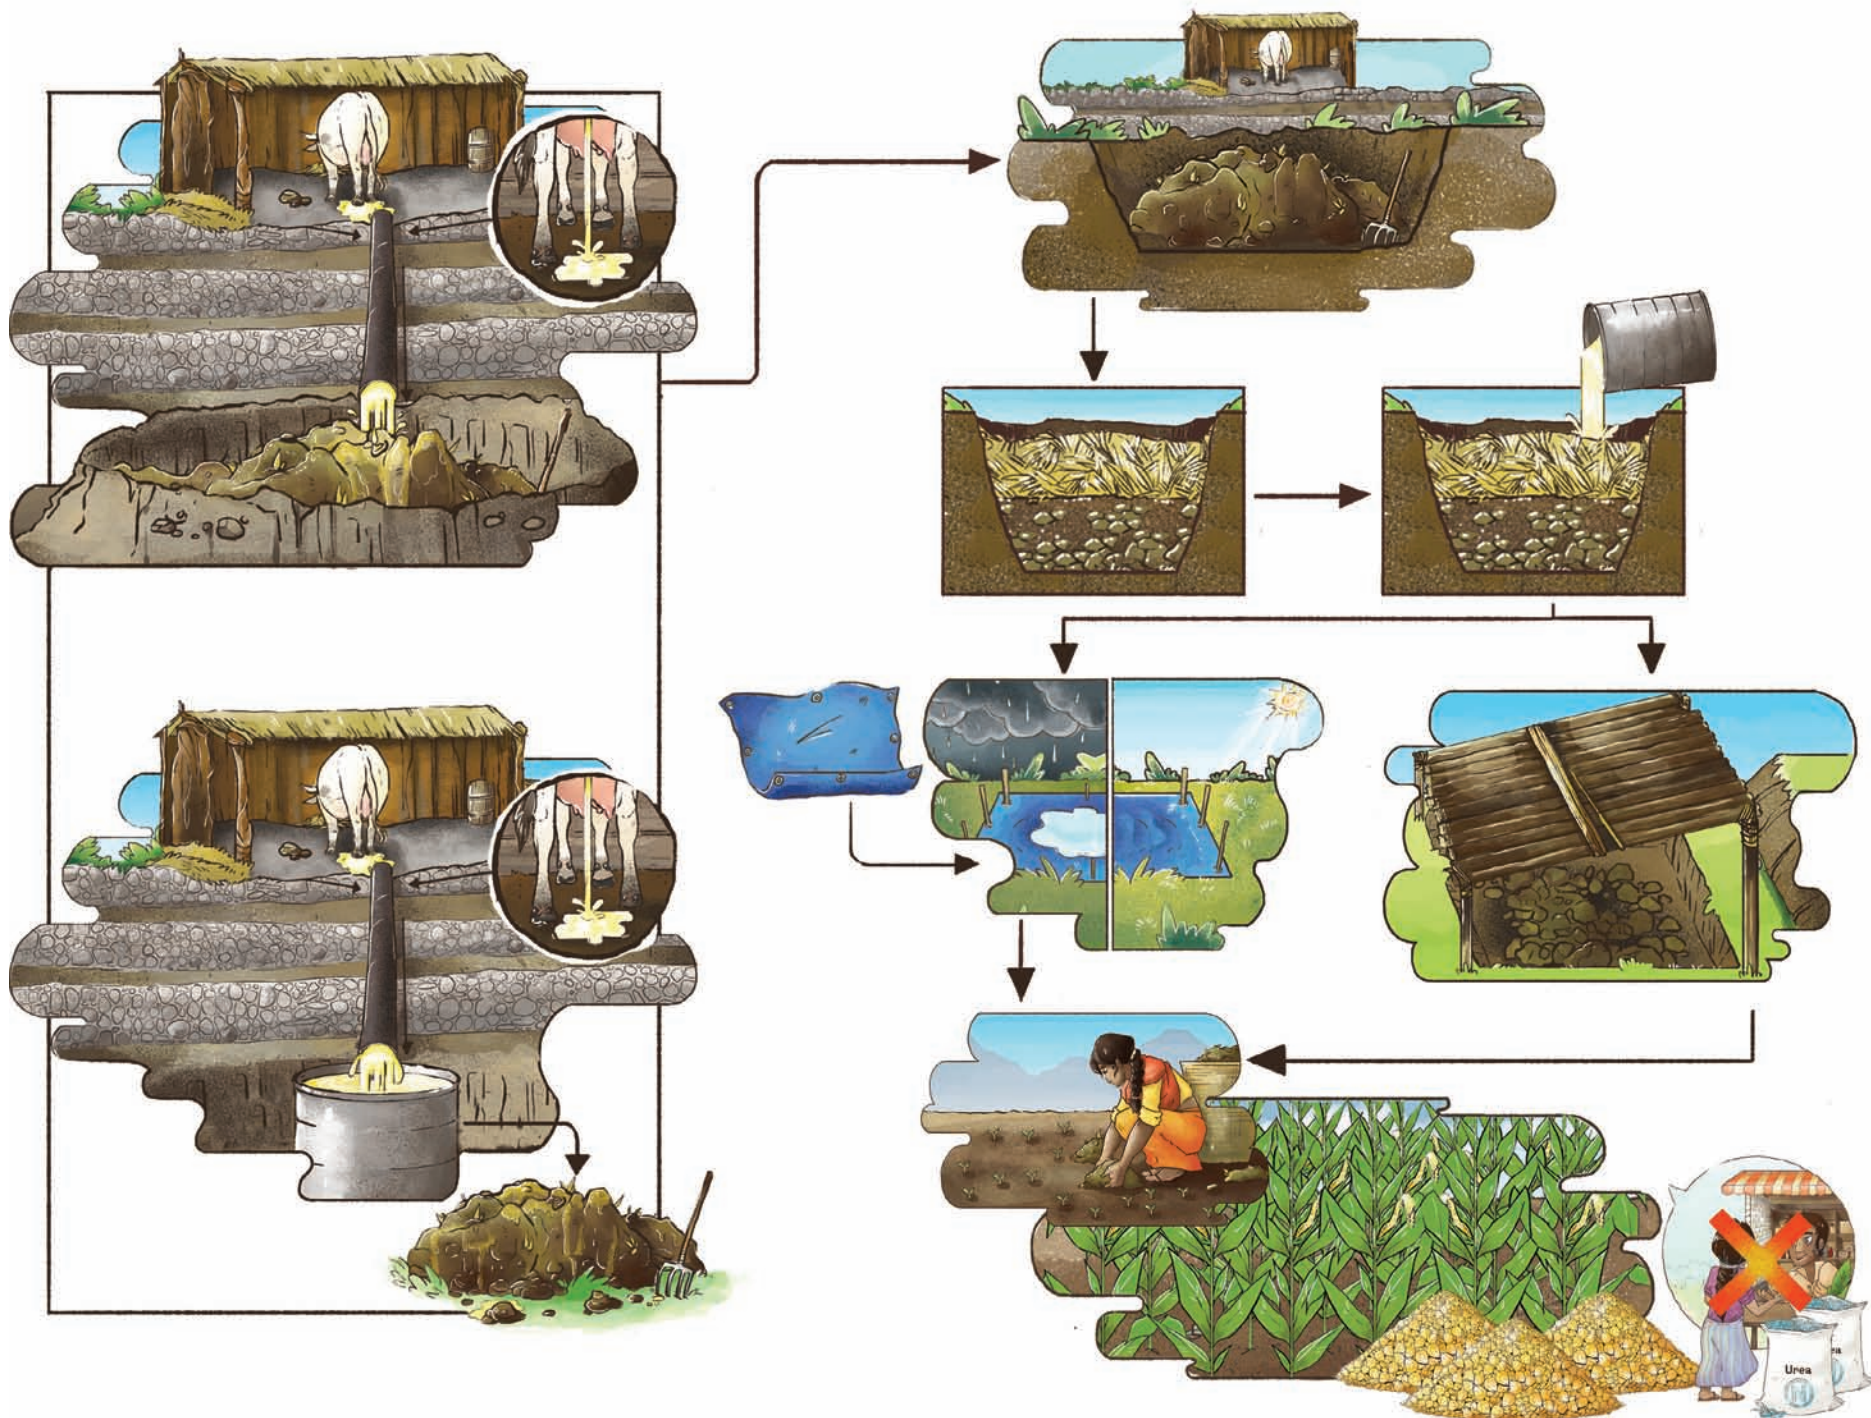

Affaires mondiales
Canada

About the Author

Manish N. Raizada received his B.Sc. from the University of Western Ontario (Genetics) and Ph.D. from Stanford University (Plant Molecular Genetics). He held fellowship positions at The International Maize and Wheat Improvement Centre (CIMMYT) in Mexico City and at the California Institute of Technology. He is currently a professor in the Department of Plant Agriculture at the University of Guelph, Canada. Dr. Raizada is Founder of SAKGlobal (SAKs, Sustainable Agriculture Kits), an effort to bring inexpensive technologies to the world's 1 billion subsistence farmers. SAK kits are based on the principles of sustainable, ecological agriculture.

Chapter 6: Water

Chapter 7: Weeds

Chapter 8: Pests & Disease

Chapter 9: Post-Harvest

Chapter 10: Human Nutrition

Chapter 11: Animals

Chapter 12: Crop Breeding

Chapter 13: Disaster Relief