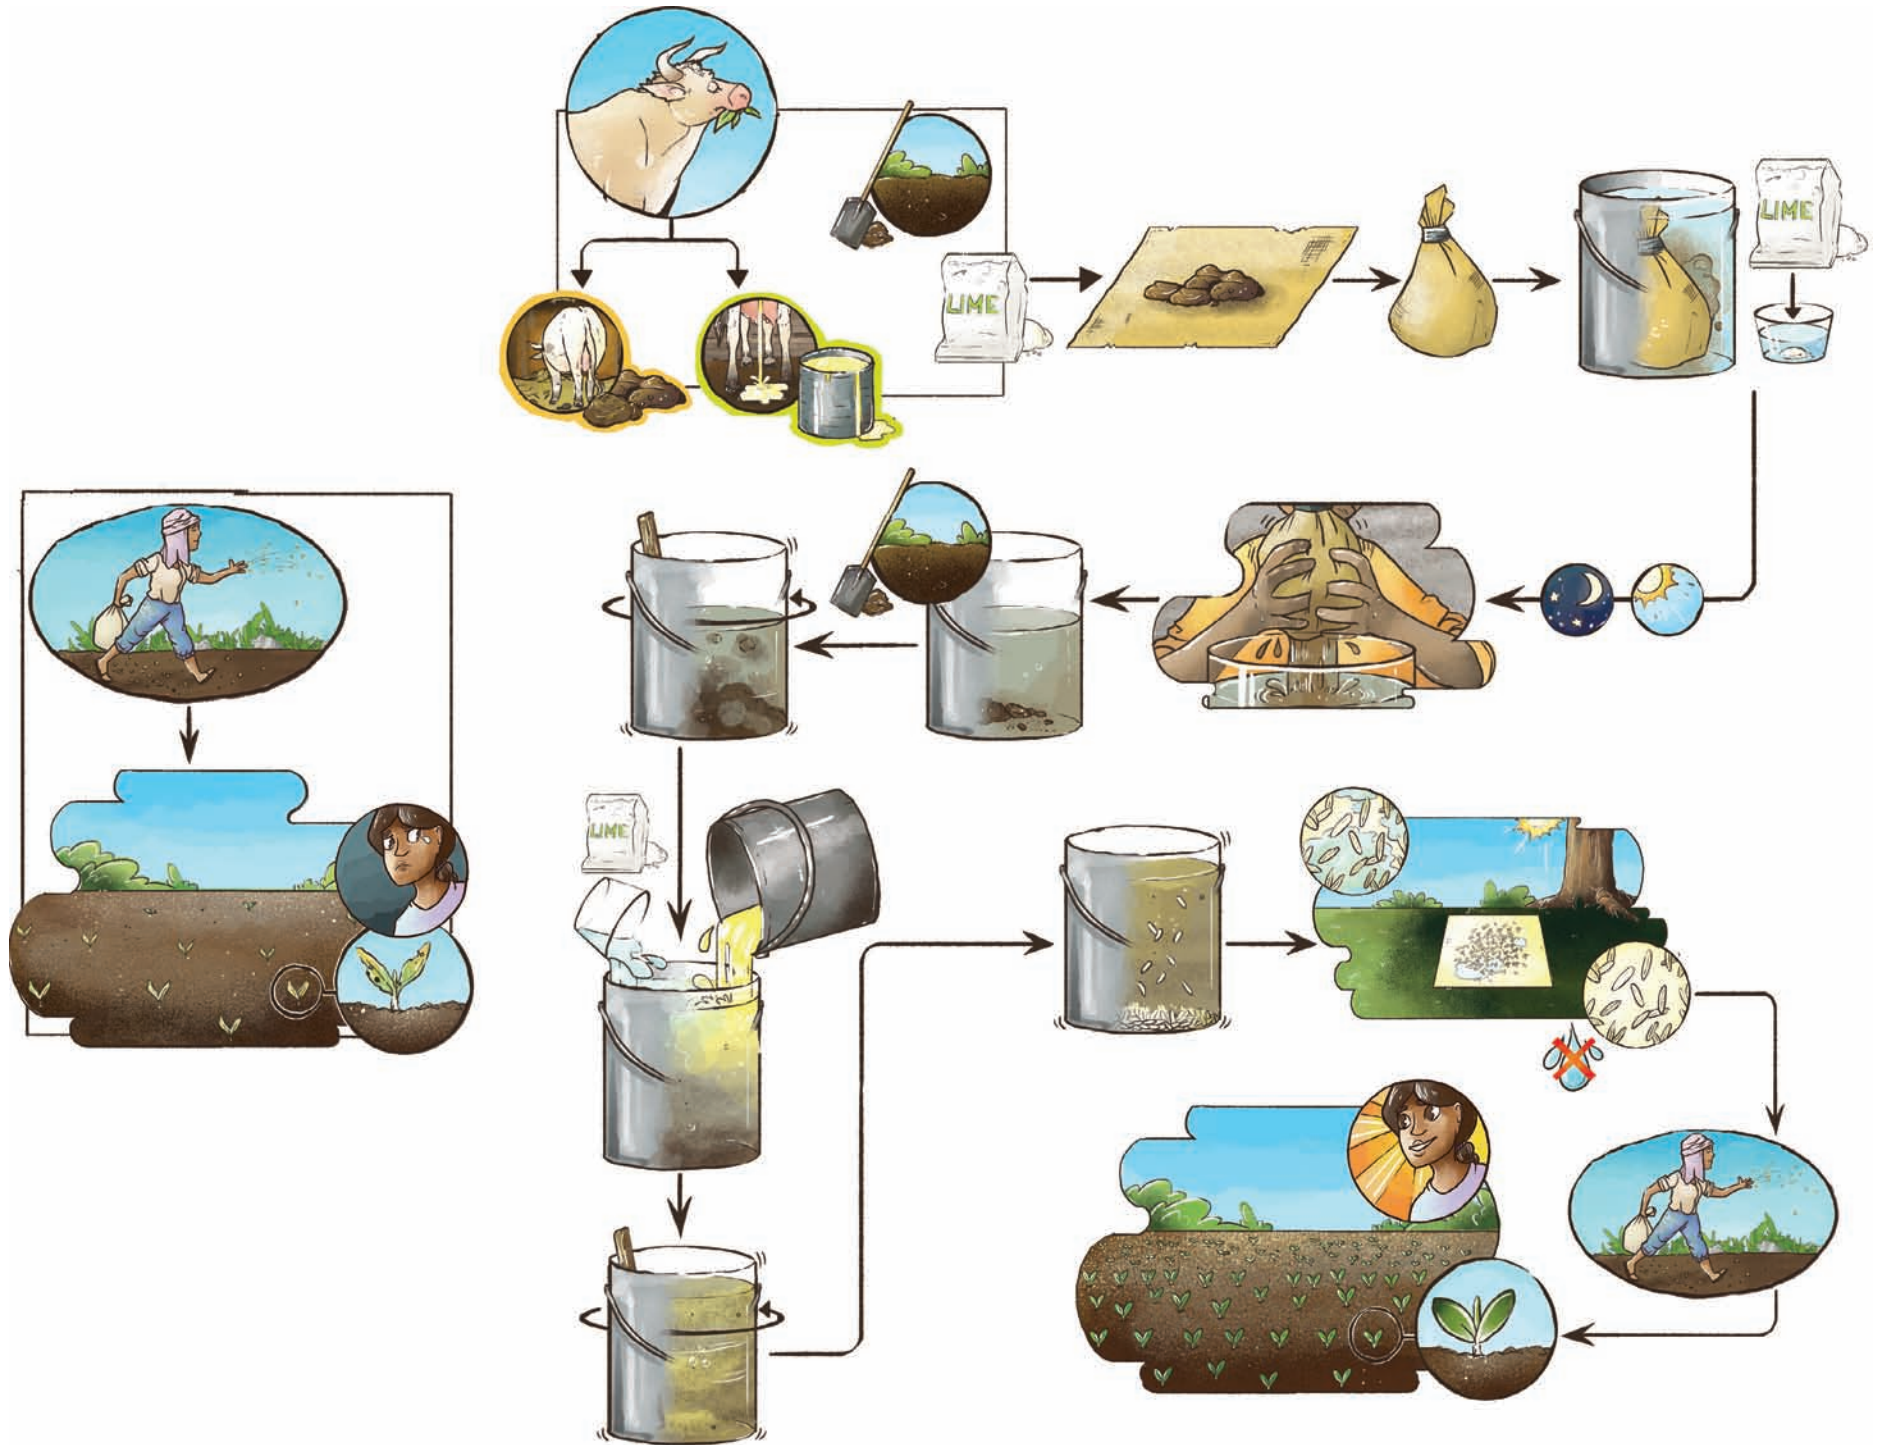

Affaires mondiales
Canada

About the Author

Manish N. Raizada received his B.Sc. from the University of Western Ontario (Genetics) and Ph.D. from Stanford University (Plant Molecular Genetics). He held fellowship positions at The International Maize and Wheat Improvement Centre (CIMMYT) in Mexico City and at the California Institute of Technology. He is currently a professor in the Department of Plant Agriculture at the University of Guelph, Canada. Dr. Raizada is Founder of SAKGlobal (SAKs, Sustainable Agriculture Kits), an effort to bring inexpensive technologies to the world's 1 billion subsistence farmers. SAK kits are based on the principles of sustainable, ecological agriculture.

Chapter 6: Water

Chapter 7: Weeds

Chapter 8: Pests & Disease

Chapter 9: Post-Harvest

Chapter 10: Human Nutrition

Chapter 11: Animals

Chapter 12: Crop Breeding

Chapter 13: Disaster Relief