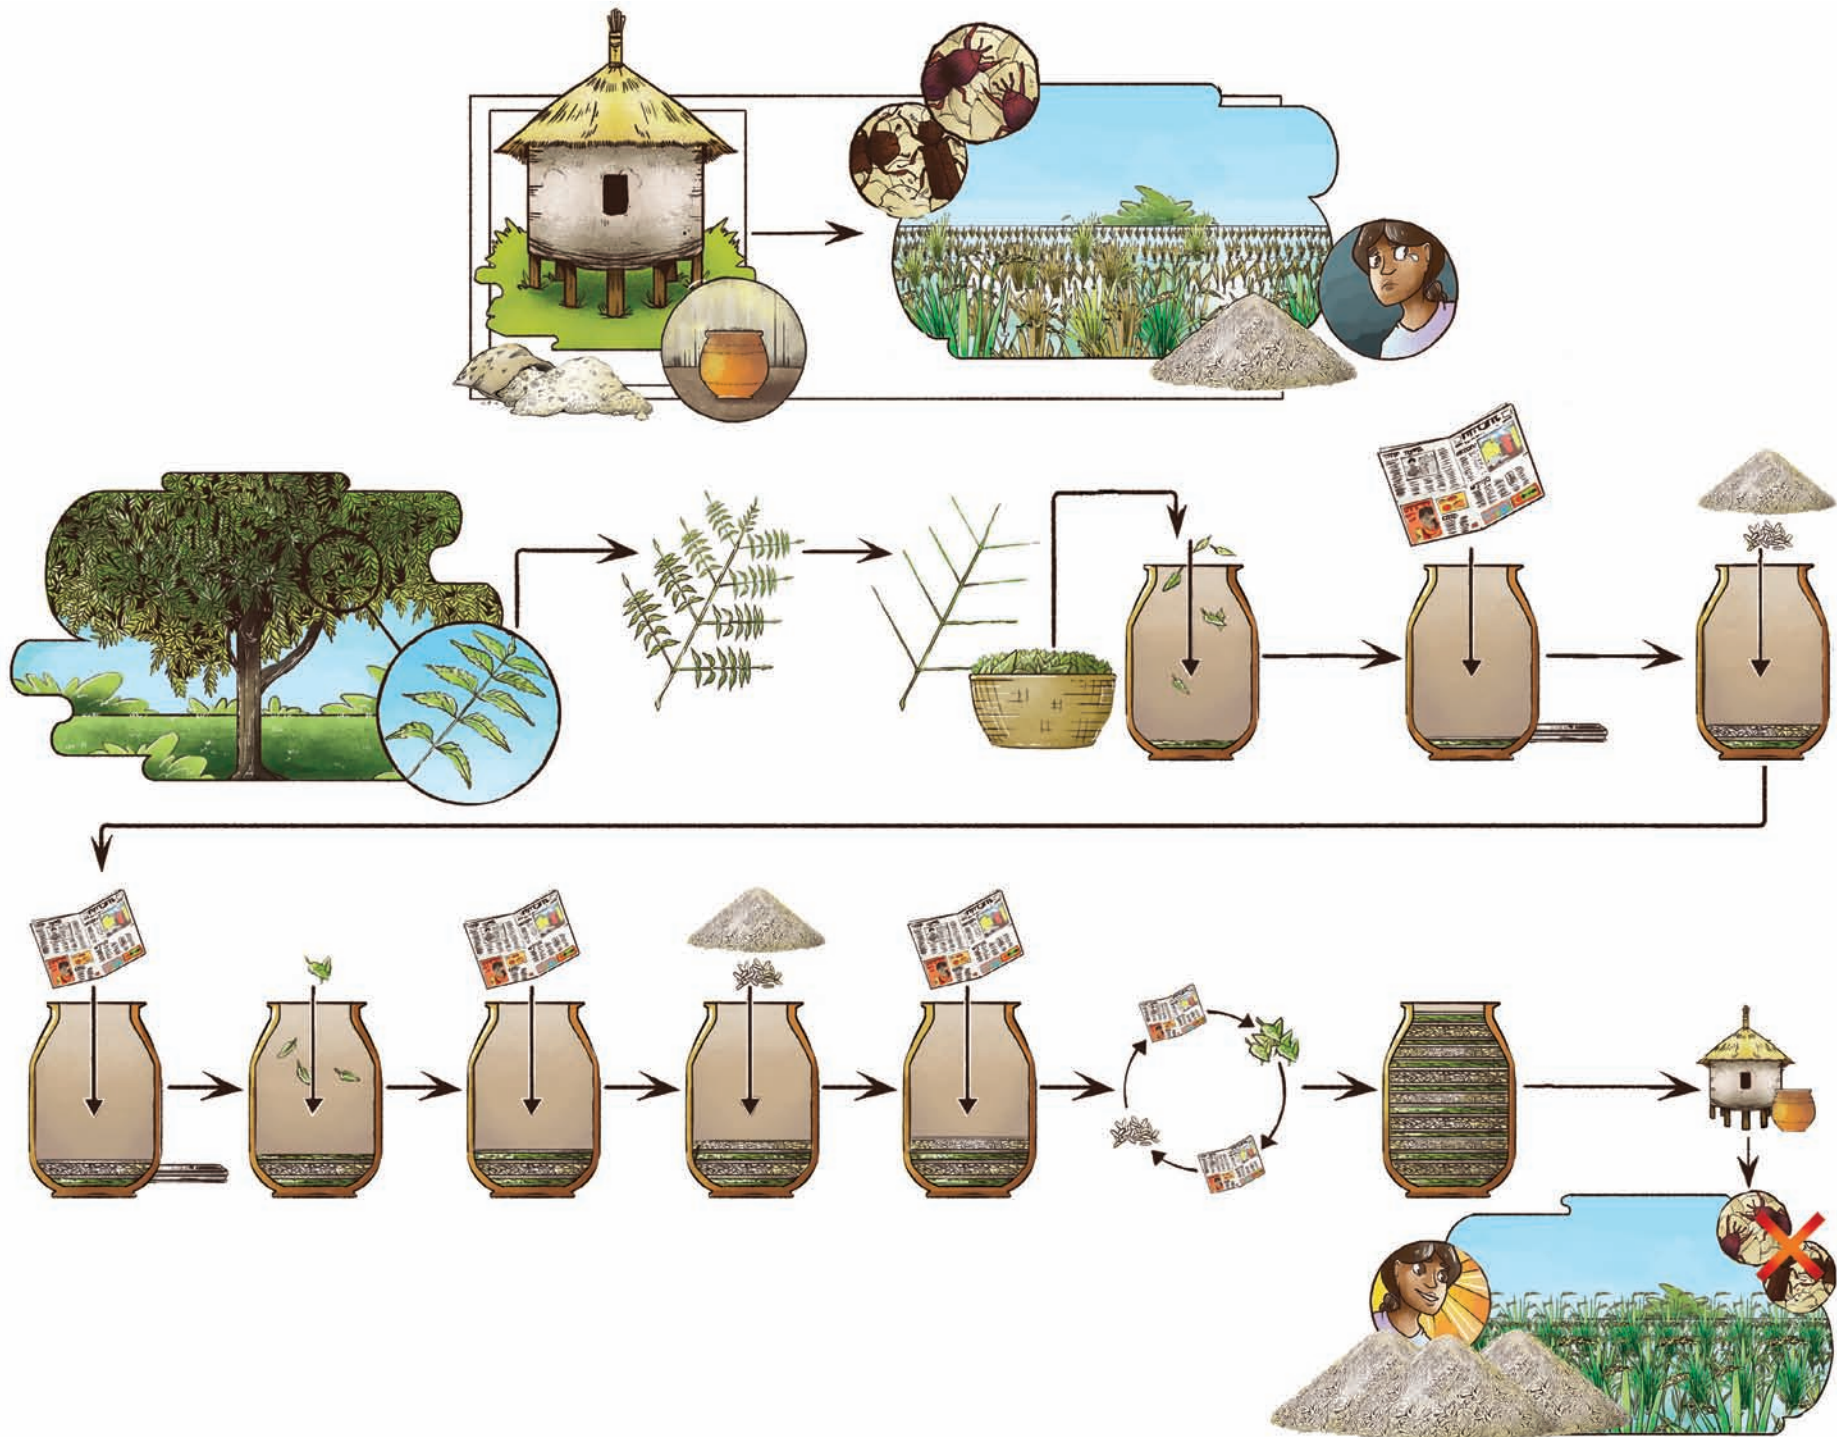

Affaires mondiales
Canada

About the Author

Manish N. Raizada received his B.Sc. from the University of Western Ontario (Genetics) and Ph.D. from Stanford University (Plant Molecular Genetics). He held fellowship positions at The International Maize and Wheat Improvement Centre (CIMMYT) in Mexico City and at the California Institute of Technology. He is currently a professor in the Department of Plant Agriculture at the University of Guelph, Canada. Dr. Raizada is Founder of SAKGlobal (SAKs, Sustainable Agriculture Kits), an effort to bring inexpensive technologies to the world's 1 billion subsistence farmers. SAK kits are based on the principles of sustainable, ecological agriculture.

Chapter 6: Water

Chapter 7: Weeds

Chapter 8: Pests & Disease

Chapter 9: Post-Harvest

Chapter 10: Human Nutrition

Chapter 11: Animals

Chapter 12: Crop Breeding

Chapter 13: Disaster Relief

Bonus Chapter: *Alternate Versions*