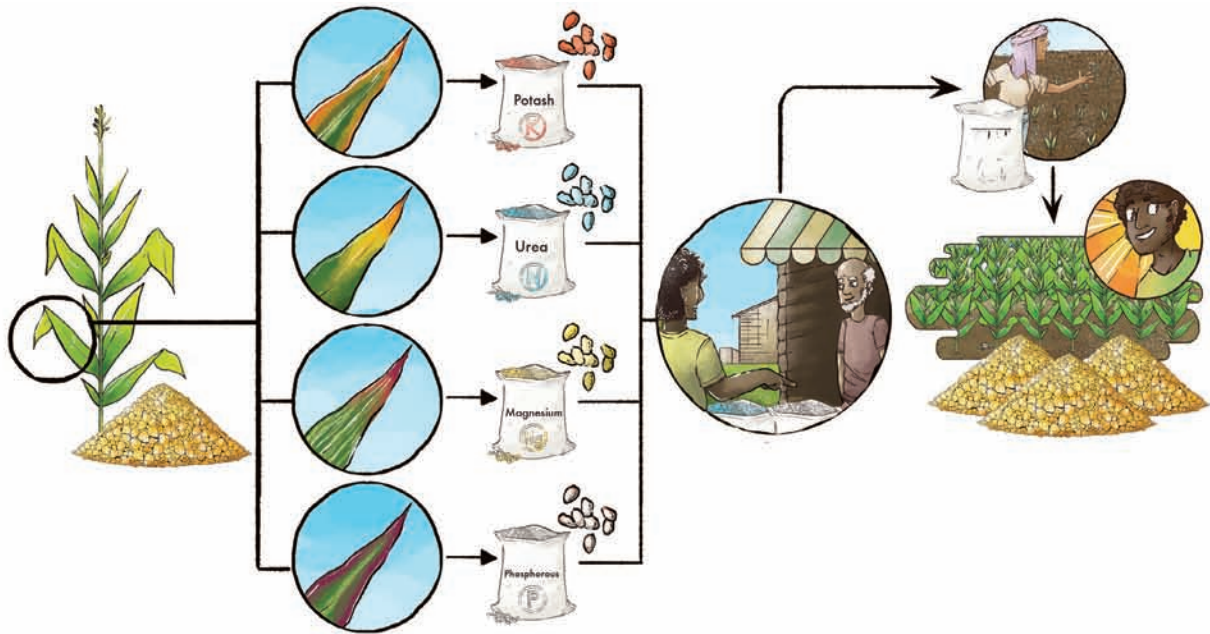

Affaires mondiales
Canada

About the Author

Manish N. Raizada received his B.Sc. from the University of Western Ontario (Genetics) and Ph.D. from Stanford University (Plant Molecular Genetics). He held fellowship positions at The International Maize and Wheat Improvement Centre (CIMMYT) in Mexico City and at the California Institute of Technology. He is currently a professor in the Department of Plant Agriculture at the University of Guelph, Canada. Dr. Raizada is Founder of SAKGlobal (SAKs, Sustainable Agriculture Kits), an effort to bring inexpensive technologies to the world's 1 billion subsistence farmers. SAK kits are based on the principles of sustainable, ecological agriculture.

Lisa can be contacted by email at smithjaylisa@gmail.com

Chapter 1: Scientific Method

Chapter 2: Land Preparation & Sowing

Chapter 3: Crop & Tree Intensification

Chapter 4: Terrace Agriculture

Chapter 5: Soil Health