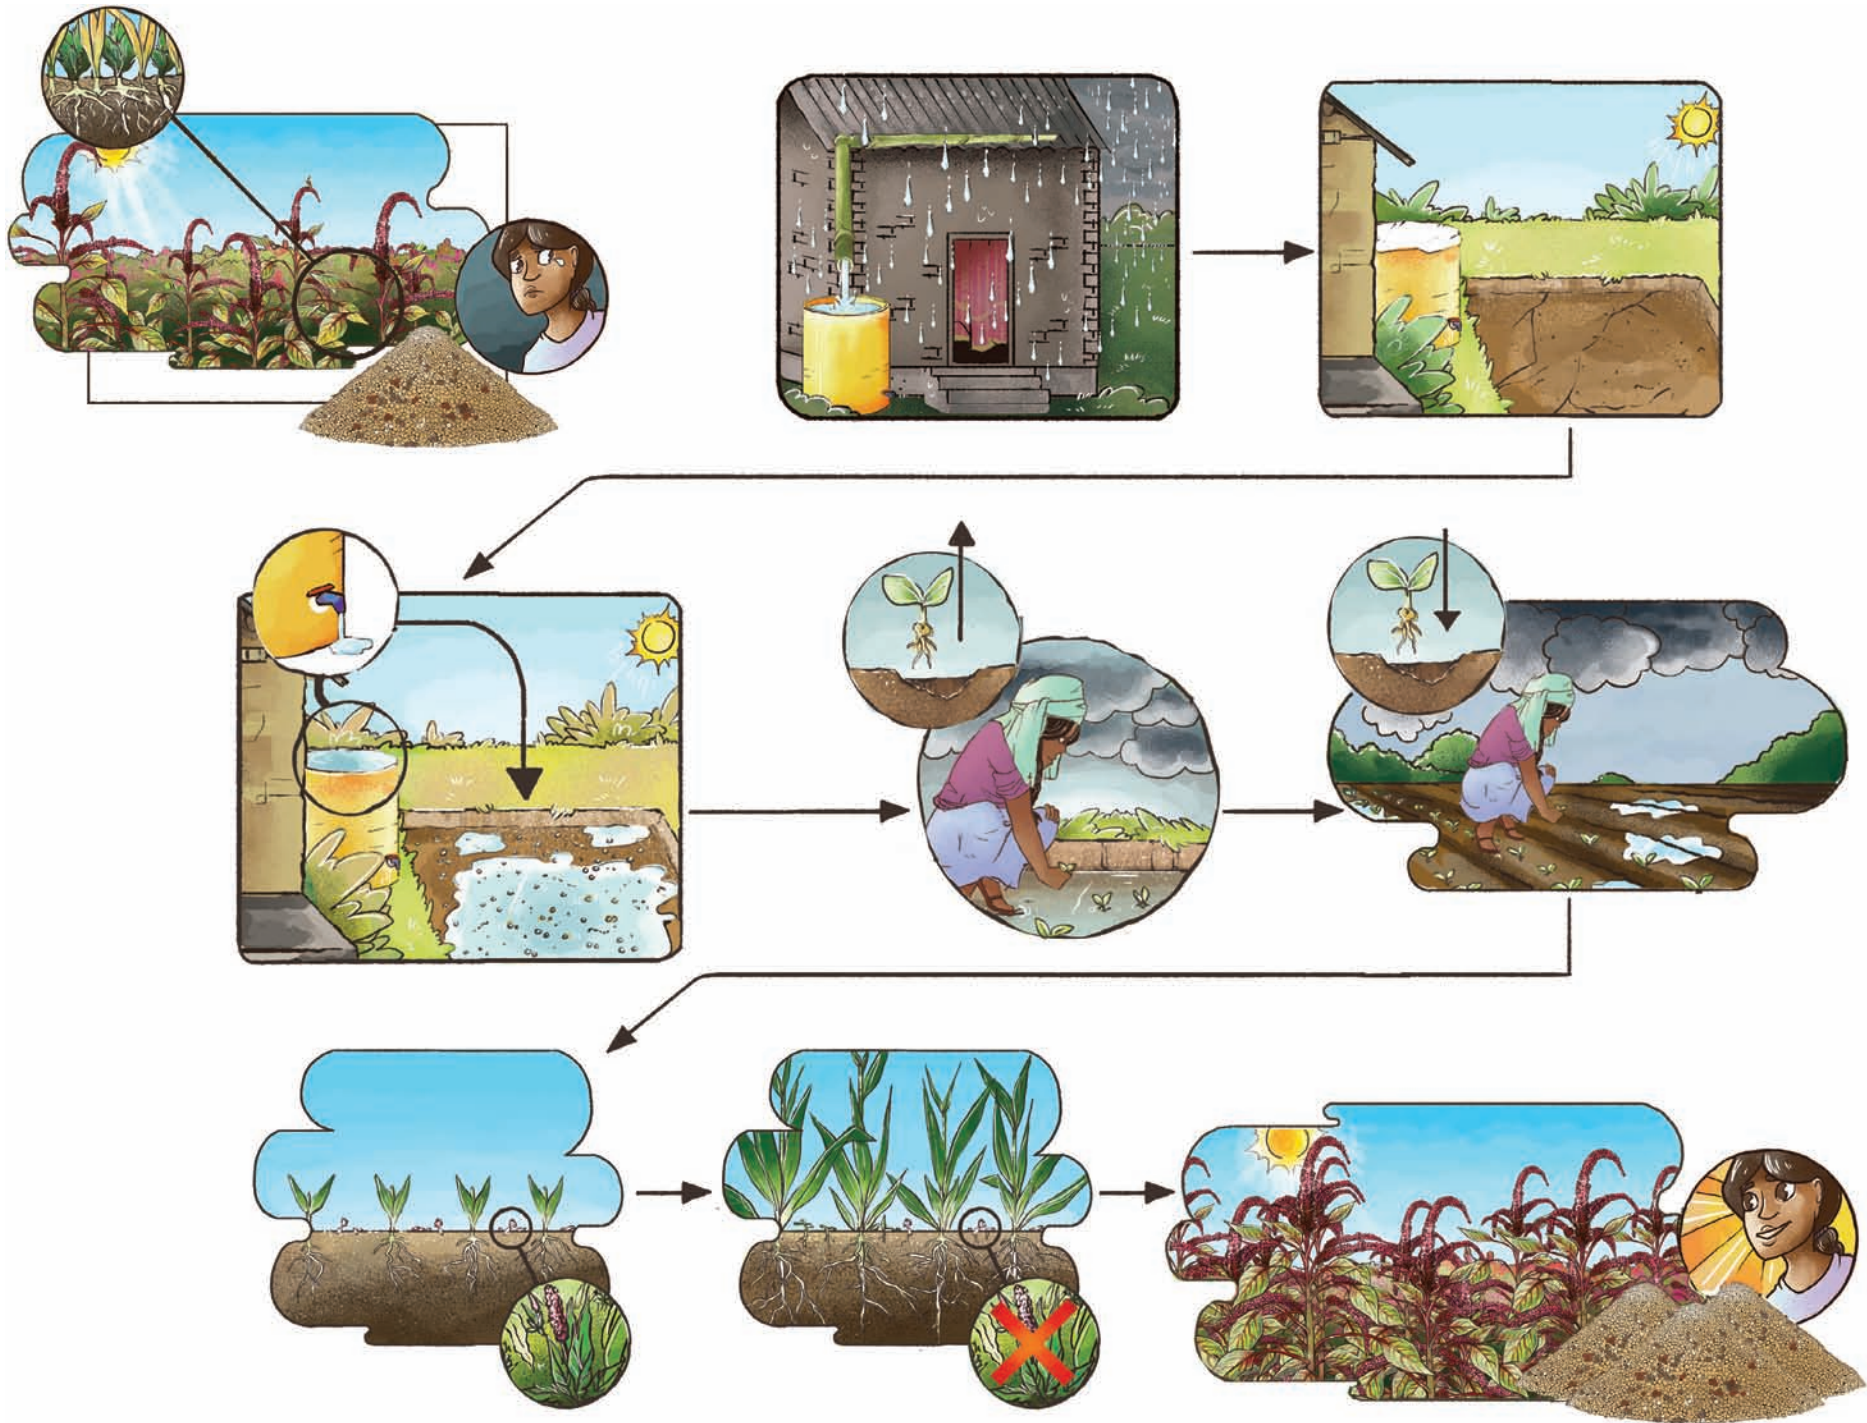

Affaires mondiales
Canada

About the Author

Manish N. Raizada received his B.Sc. from the University of Western Ontario (Genetics) and Ph.D. from Stanford University (Plant Molecular Genetics). He held fellowship positions at The International Maize and Wheat Improvement Centre (CIMMYT) in Mexico City and at the California Institute of Technology. He is currently a professor in the Department of Plant Agriculture at the University of Guelph, Canada. Dr. Raizada is Founder of SAKGlobal (SAKs, Sustainable Agriculture Kits), an effort to bring inexpensive technologies to the world's 1 billion subsistence farmers. SAK kits are based on the principles of sustainable, ecological agriculture.

Chapter 6: Water

Chapter 7: Weeds

Chapter 8: Pests & Disease

Chapter 9: Post-Harvest

Chapter 10: Human Nutrition

Chapter 11: Animals

Chapter 12: Crop Breeding

Chapter 13: Disaster Relief