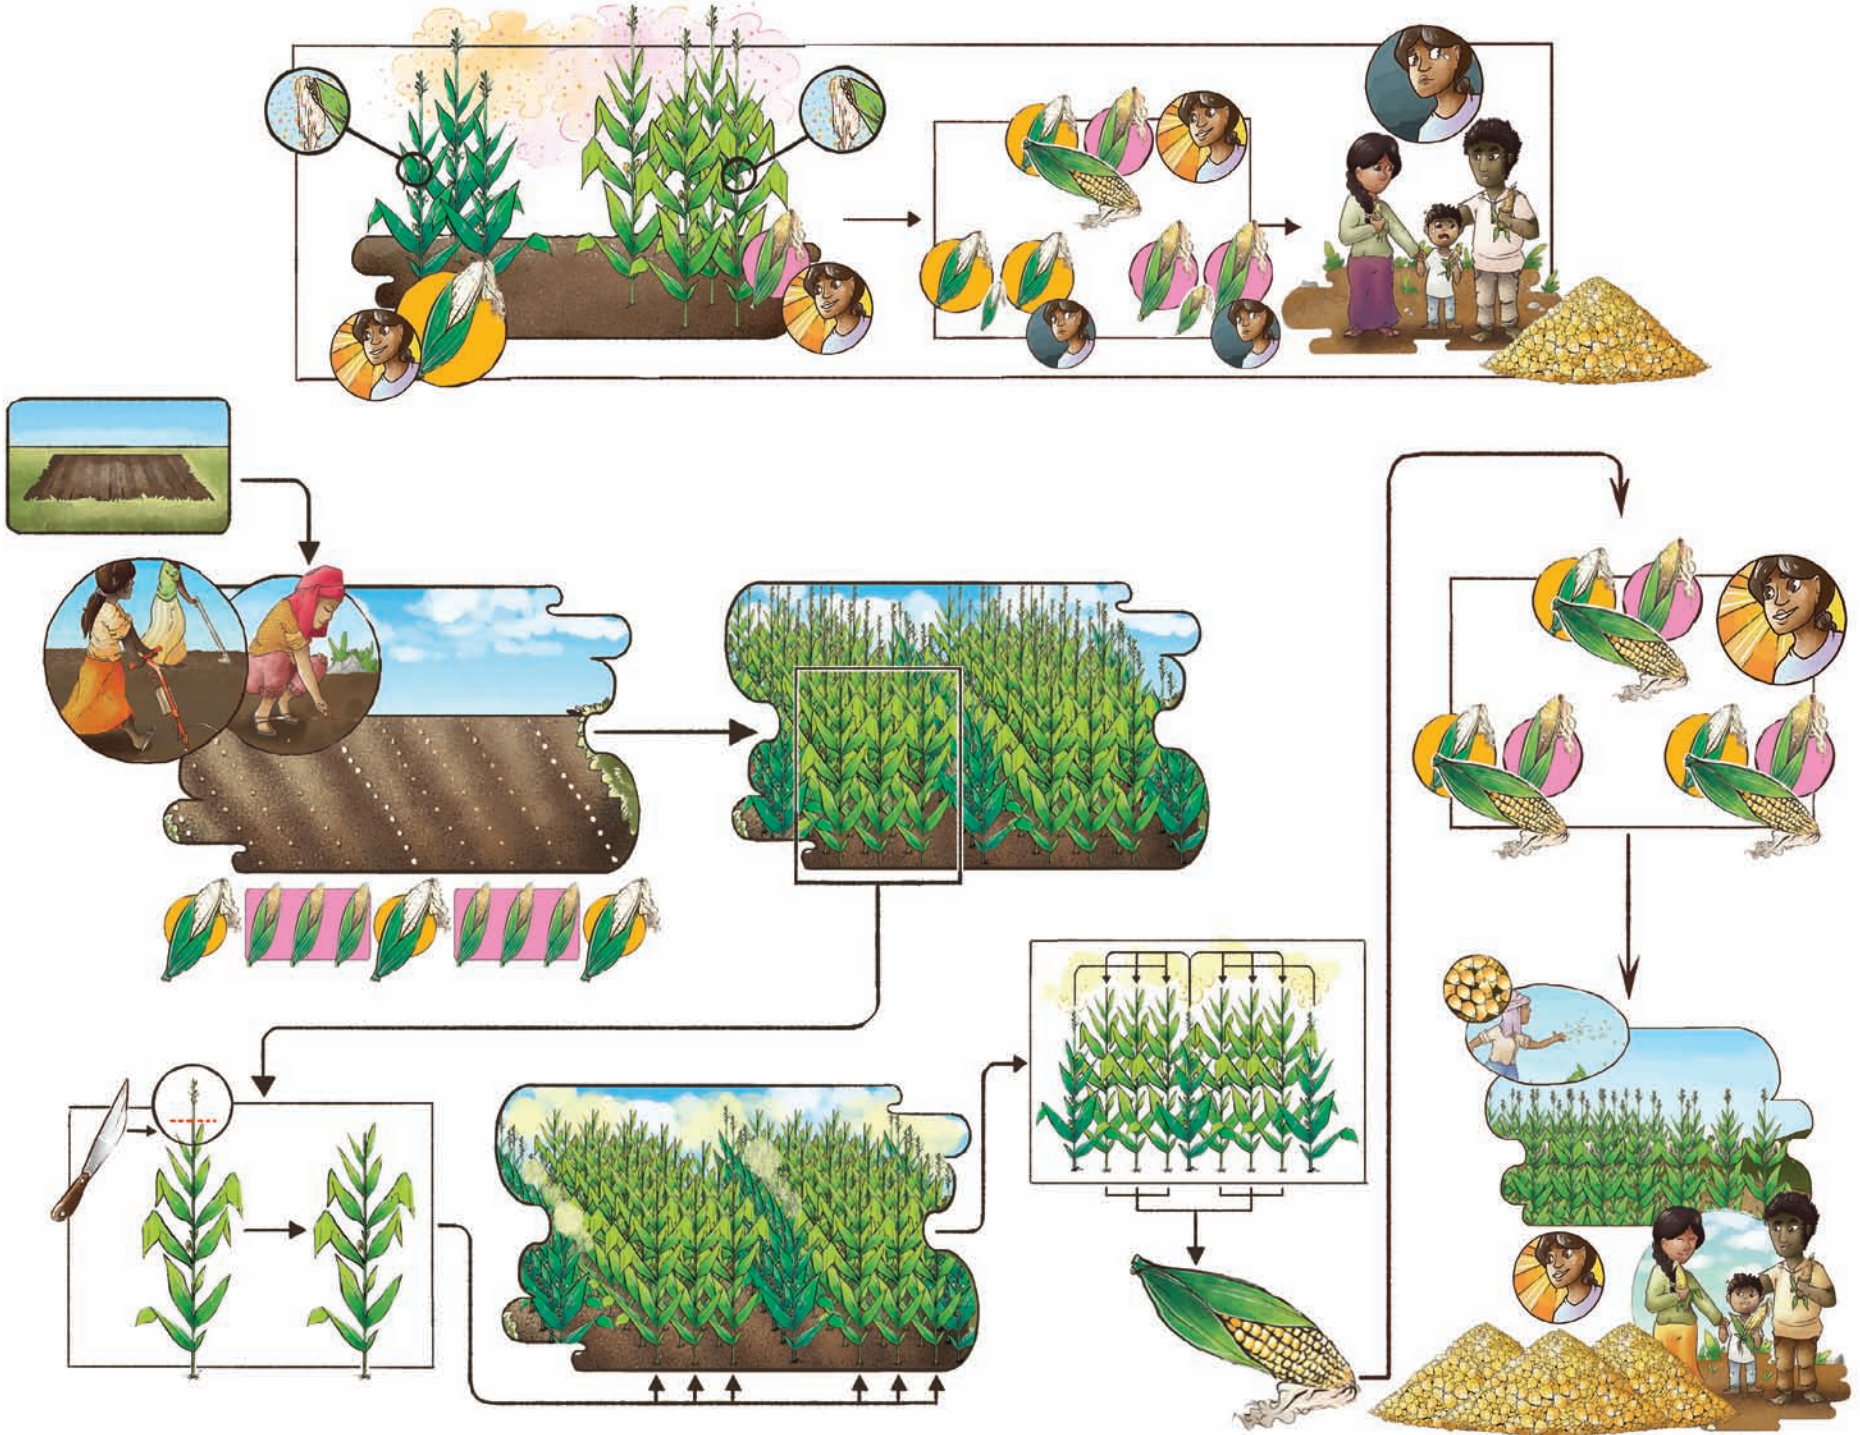

Affaires mondiales
Canada

About the Author

Manish N. Raizada received his B.Sc. from the University of Western Ontario (Genetics) and Ph.D. from Stanford University (Plant Molecular Genetics). He held fellowship positions at The International Maize and Wheat Improvement Centre (CIMMYT) in Mexico City and at the California Institute of Technology. He is currently a professor in the Department of Plant Agriculture at the University of Guelph, Canada. Dr. Raizada is Founder of SAKGlobal (SAKs, Sustainable Agriculture Kits), an effort to bring inexpensive technologies to the world's 1 billion subsistence farmers. SAK kits are based on the principles of sustainable, ecological agriculture.

Chapter 6: Water

Chapter 7: Weeds

Chapter 8: Pests & Disease

Chapter 9: Post-Harvest

Chapter 10: Human Nutrition

Chapter 11: Animals

Chapter 12: Crop Breeding

Chapter 13: Disaster Relief