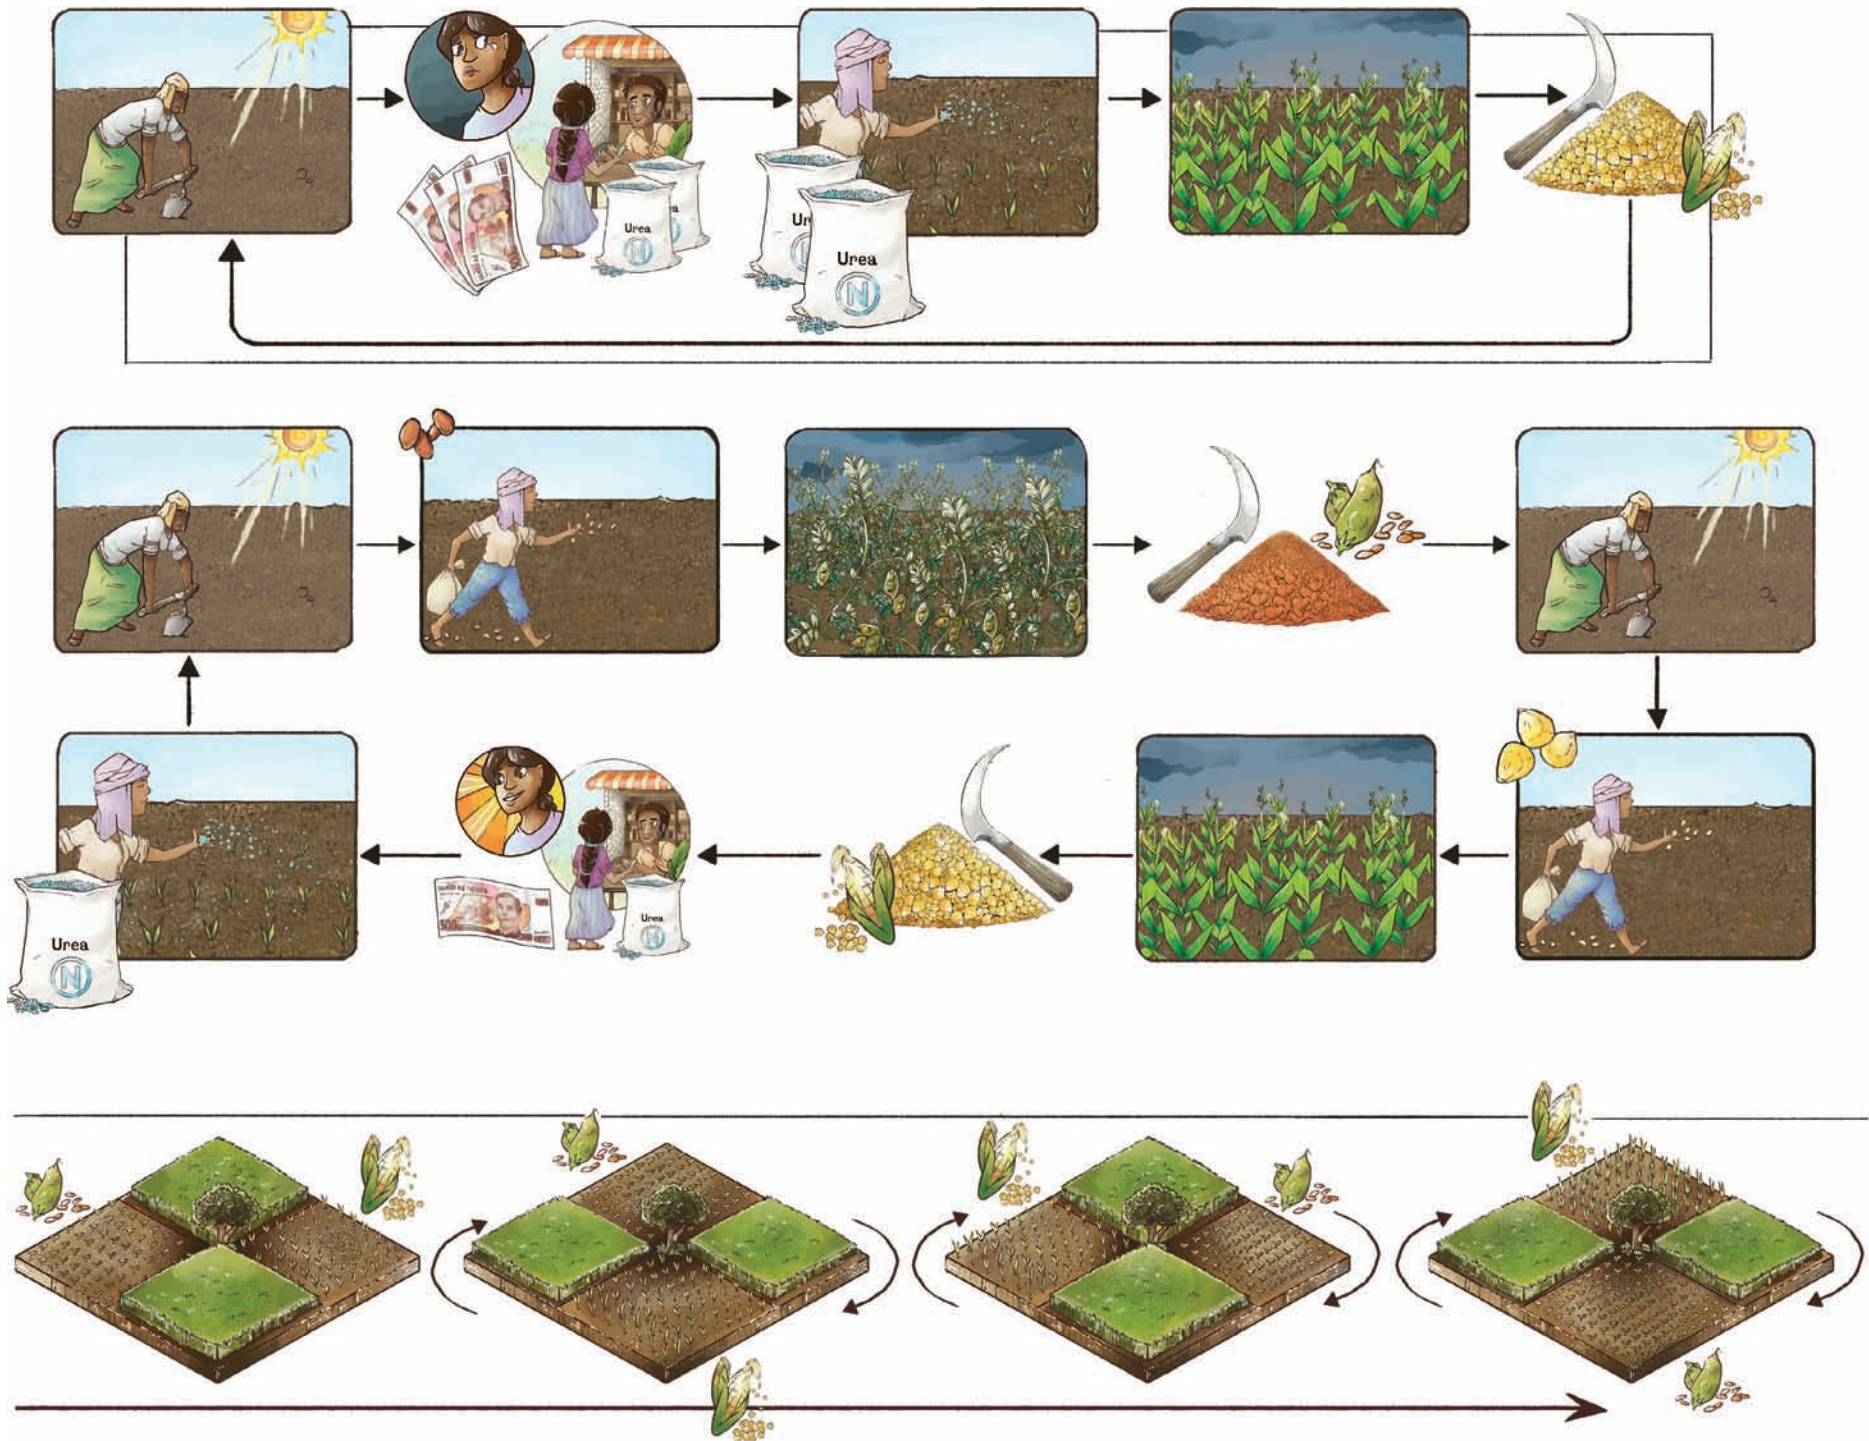

Affaires mondiales
Canada

About the Author

Manish N. Raizada received his B.Sc. from the University of Western Ontario (Genetics) and Ph.D. from Stanford University (Plant Molecular Genetics). He held fellowship positions at The International Maize and Wheat Improvement Centre (CIMMYT) in Mexico City and at the California Institute of Technology. He is currently a professor in the Department of Plant Agriculture at the University of Guelph, Canada. Dr. Raizada is Founder of SAKGlobal (SAKs, Sustainable Agriculture Kits), an effort to bring inexpensive technologies to the world's 1 billion subsistence farmers. SAK kits are based on the principles of sustainable, ecological agriculture.

Chapter 6: Water

Chapter 7: Weeds

Chapter 8: Pests & Disease

Chapter 9: Post-Harvest

Chapter 10: Human Nutrition

Chapter 11: Animals

Chapter 12: Crop Breeding

Chapter 13: Disaster Relief