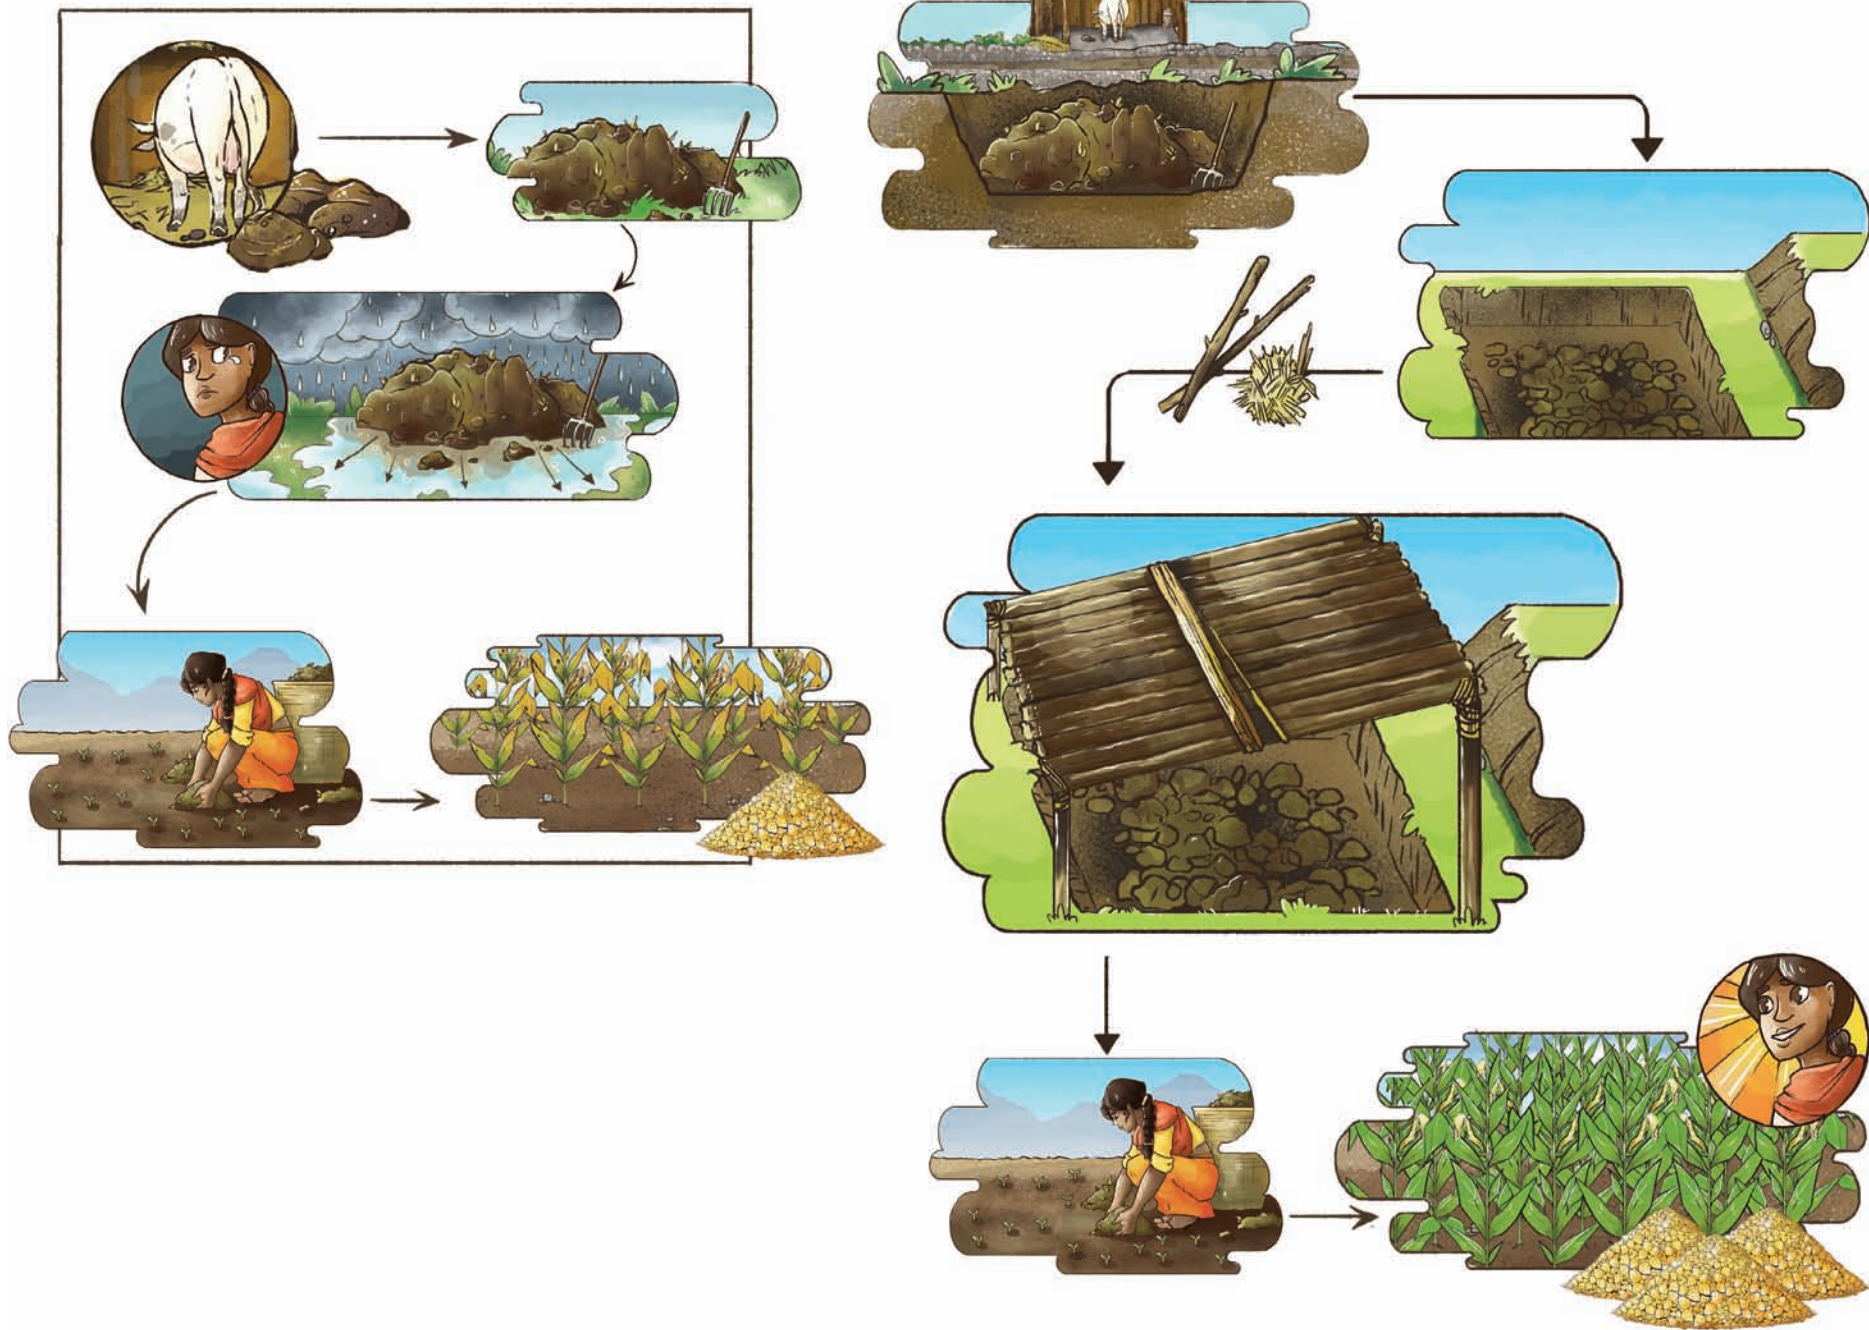

Affaires mondiales
Canada

About the Author

Manish N. Raizada received his B.Sc. from the University of Western Ontario (Genetics) and Ph.D. from Stanford University (Plant Molecular Genetics). He held fellowship positions at The International Maize and Wheat Improvement Centre (CIMMYT) in Mexico City and at the California Institute of Technology. He is currently a professor in the Department of Plant Agriculture at the University of Guelph, Canada. Dr. Raizada is Founder of SAKGlobal (SAKs, Sustainable Agriculture Kits), an effort to bring inexpensive technologies to the world's 1 billion subsistence farmers. SAK kits are based on the principles of sustainable, ecological agriculture.

Chapter 6: Water

Chapter 7: Weeds

Chapter 8: Pests & Disease

Chapter 9: Post-Harvest

Chapter 10: Human Nutrition

Chapter 11: Animals

Chapter 12: Crop Breeding

Chapter 13: Disaster Relief