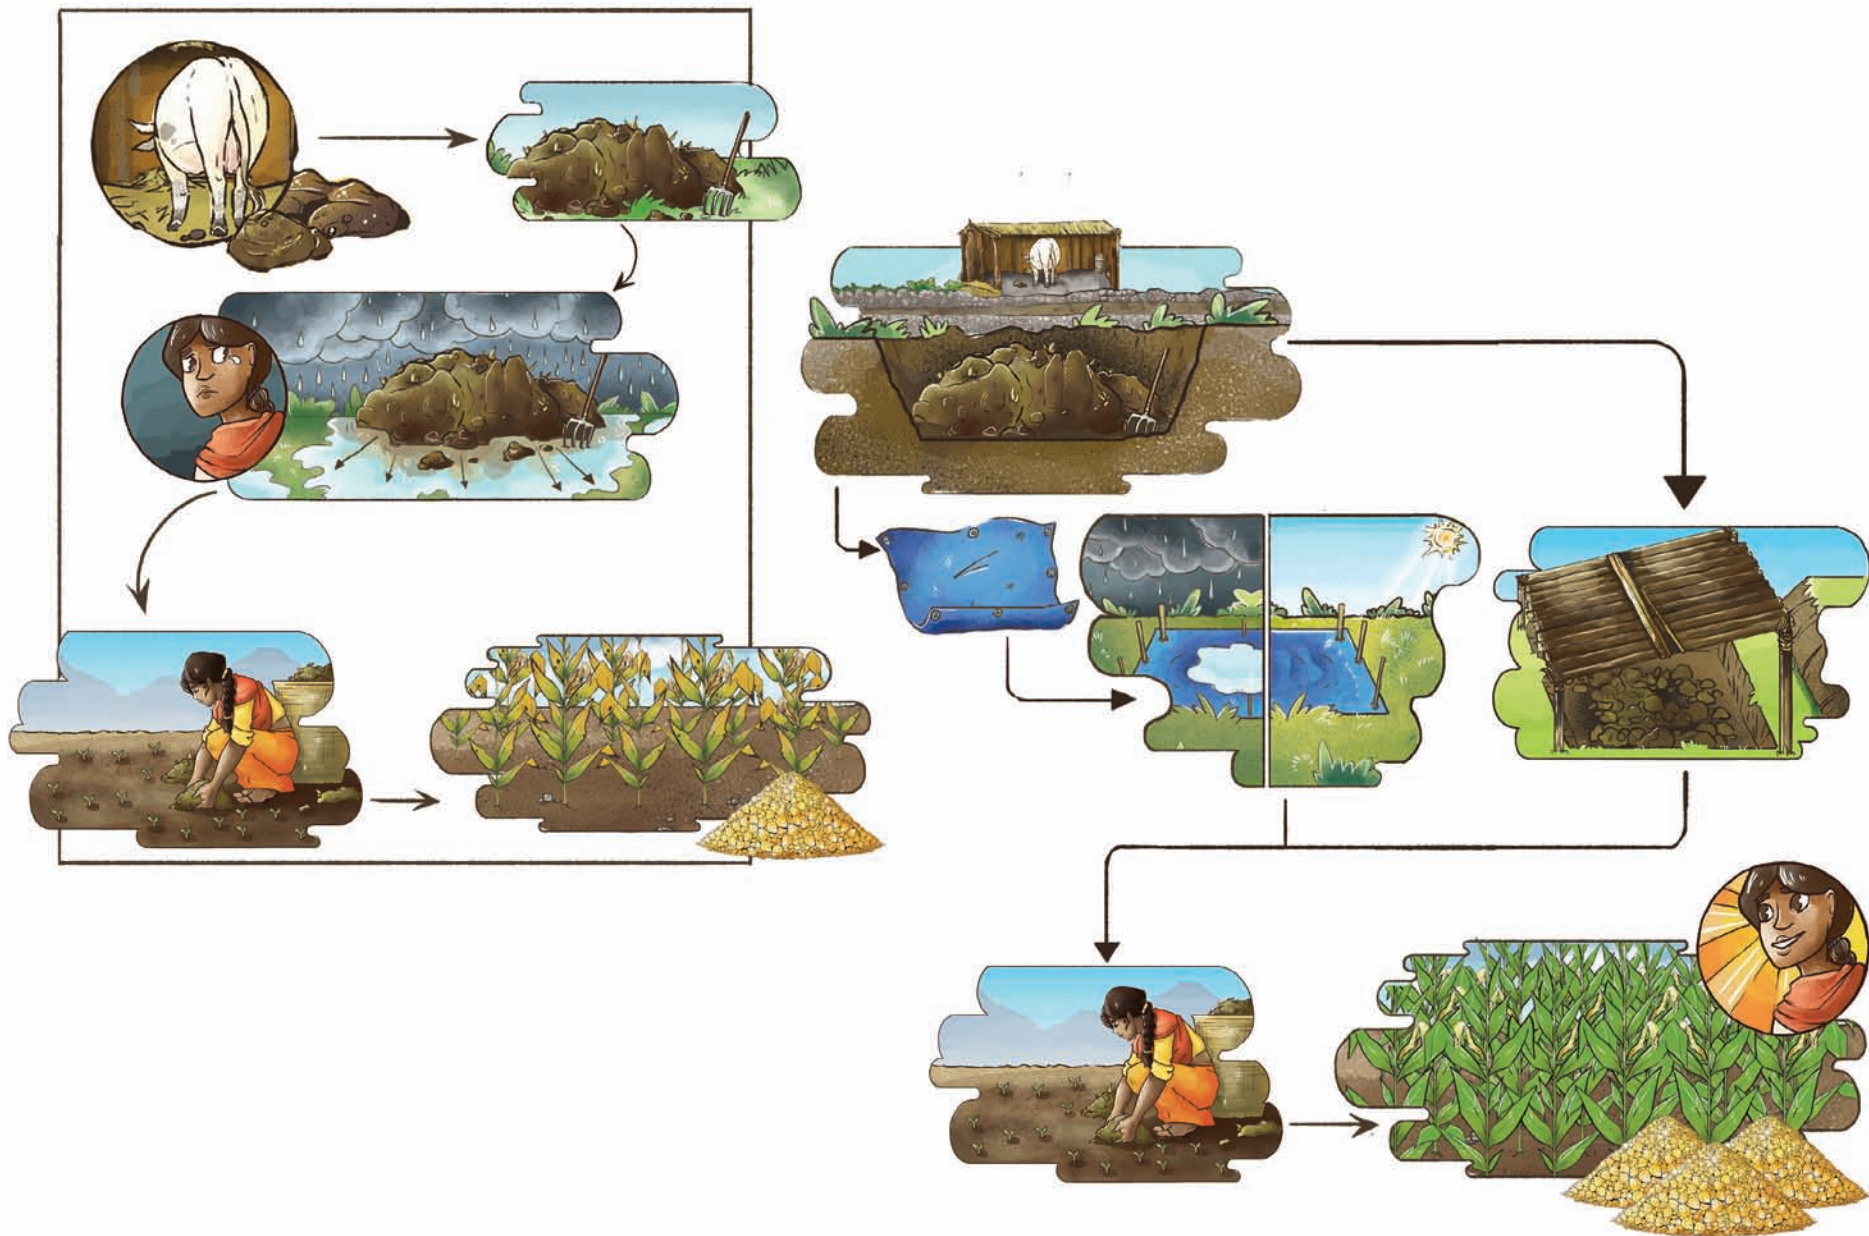

Affaires mondiales
Canada

About the Author

Manish N. Raizada received his B.Sc. from the University of Western Ontario (Genetics) and Ph.D. from Stanford University (Plant Molecular Genetics). He held fellowship positions at The International Maize and Wheat Improvement Centre (CIMMYT) in Mexico City and at the California Institute of Technology. He is currently a professor in the Department of Plant Agriculture at the University of Guelph, Canada. Dr. Raizada is Founder of SAKGlobal (SAKs, Sustainable Agriculture Kits), an effort to bring inexpensive technologies to the world's 1 billion subsistence farmers. SAK kits are based on the principles of sustainable, ecological agriculture.

Chapter 6: Water

Chapter 7: Weeds

Chapter 8: Pests & Disease

Chapter 9: Post-Harvest

Chapter 10: Human Nutrition

Chapter 11: Animals

Chapter 12: Crop Breeding

Chapter 13: Disaster Relief