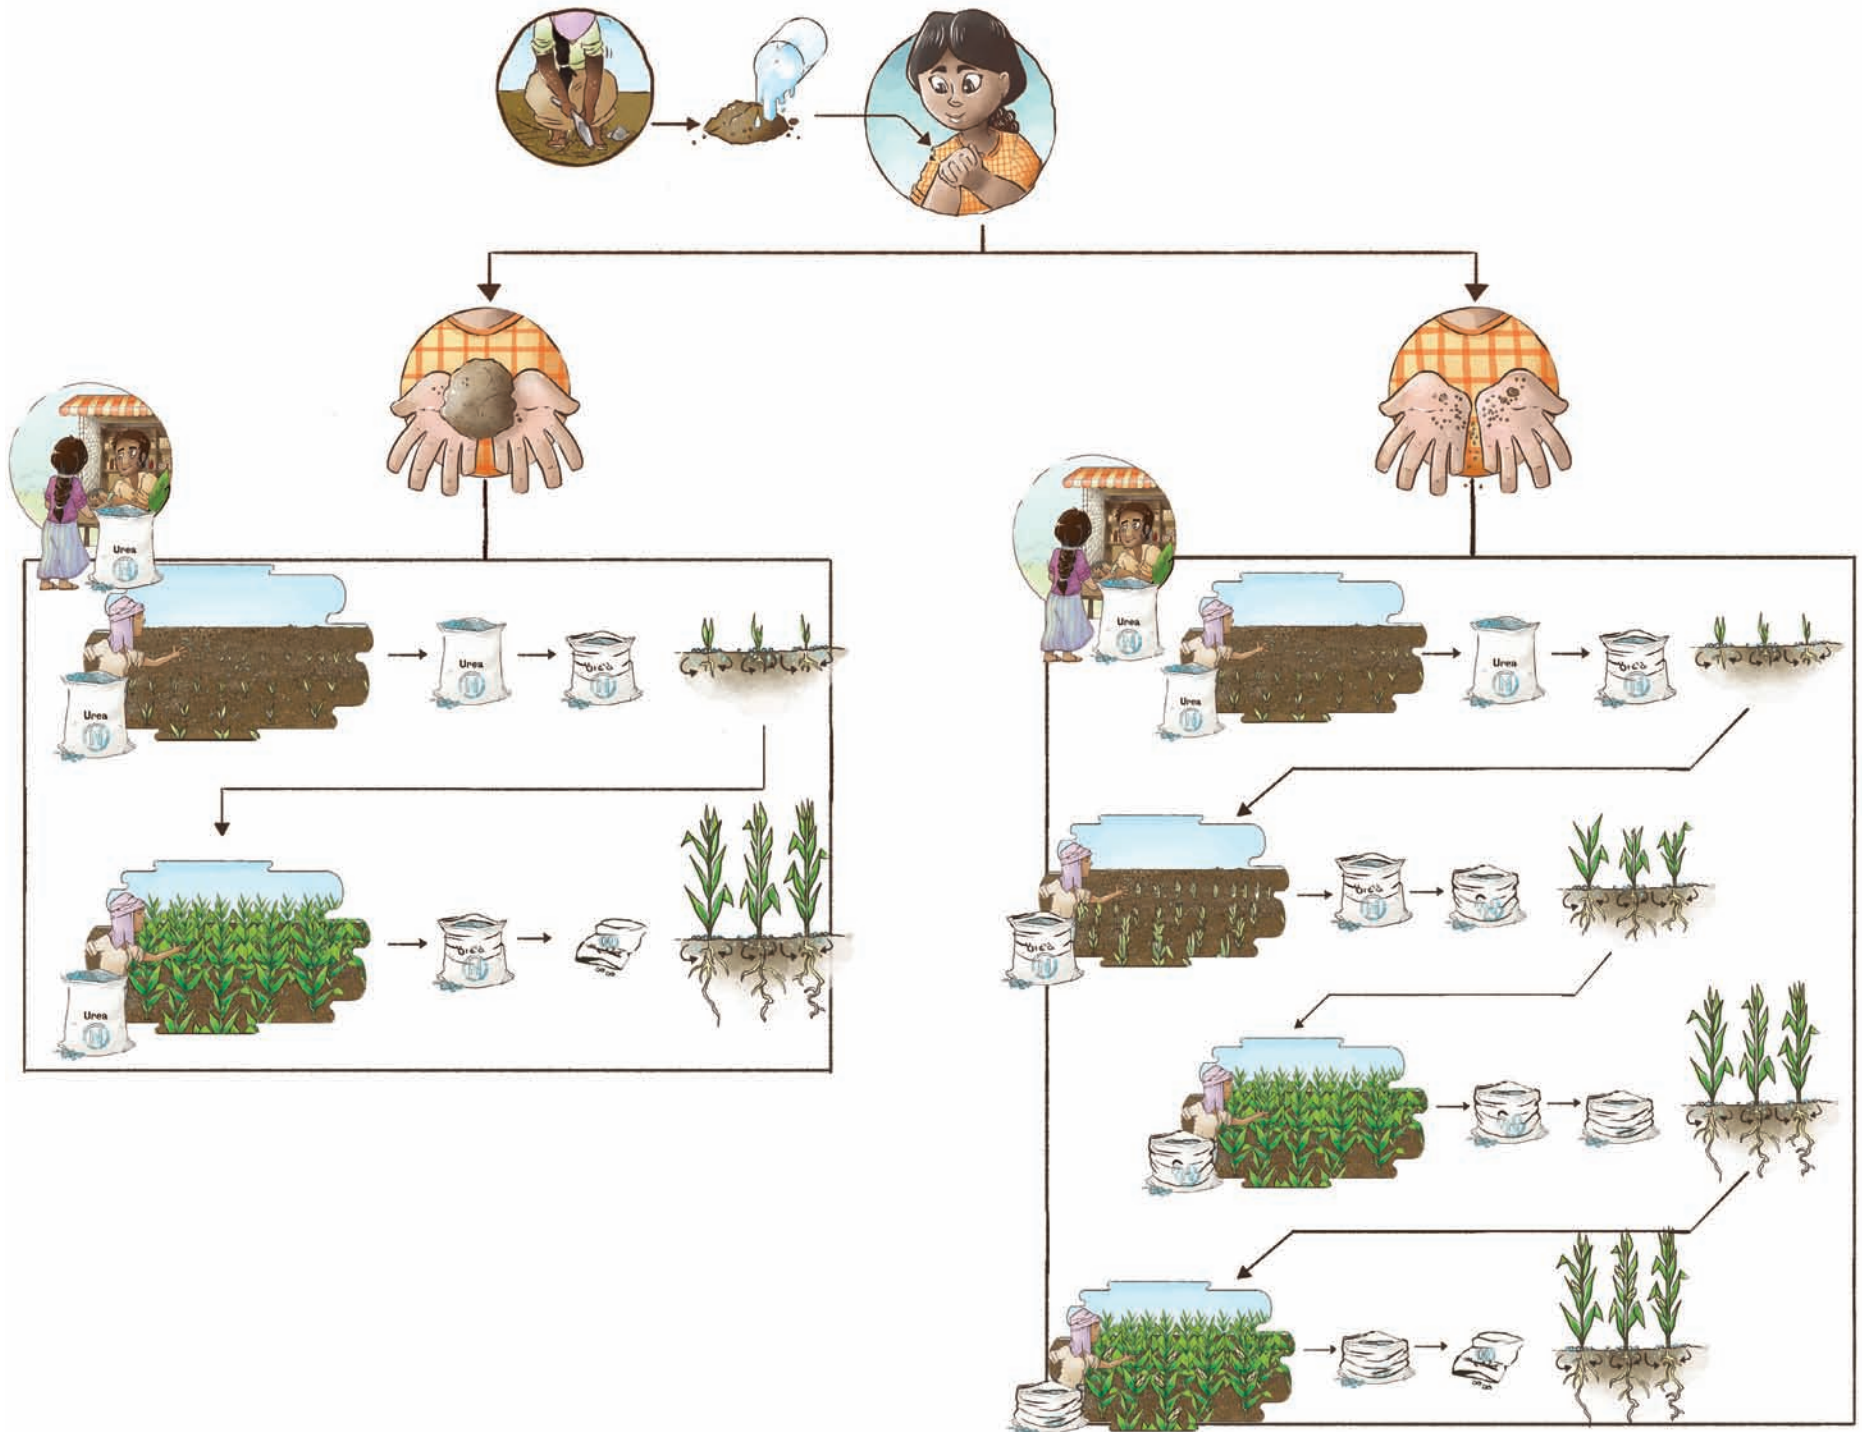

Affaires mondiales
Canada

About the Author

Manish N. Raizada received his B.Sc. from the University of Western Ontario (Genetics) and Ph.D. from Stanford University (Plant Molecular Genetics). He held fellowship positions at The International Maize and Wheat Improvement Centre (CIMMYT) in Mexico City and at the California Institute of Technology. He is currently a professor in the Department of Plant Agriculture at the University of Guelph, Canada. Dr. Raizada is Founder of SAKGlobal (SAKs, Sustainable Agriculture Kits), an effort to bring inexpensive technologies to the world's 1 billion subsistence farmers. SAK kits are based on the principles of sustainable, ecological agriculture.

Chapter 6: Water

Chapter 7: Weeds

Chapter 8: Pests & Disease

Chapter 9: Post-Harvest

Chapter 10: Human Nutrition

Chapter 11: Animals

Chapter 12: Crop Breeding

Chapter 13: Disaster Relief