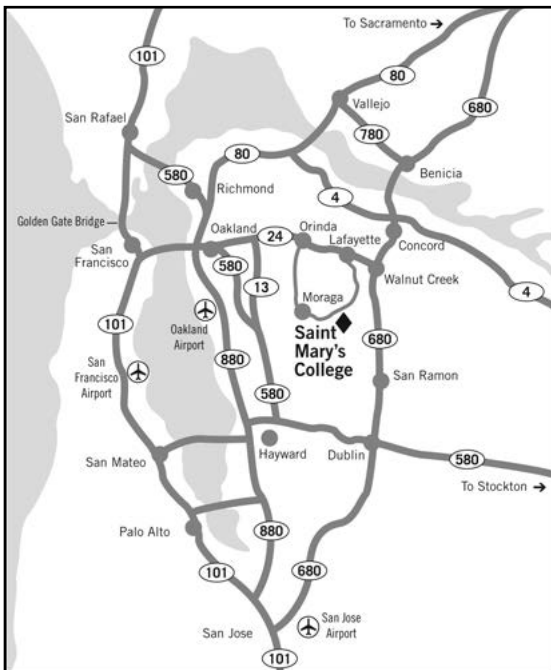

THE CAMPUS

The Saint Mary's College campus is located in the rolling hills of the Moraga Valley. The 420-acre campus offers spaciousness and beauty with proximity to the cultural centers of the San Francisco Bay Area.

From San Francisco Bay Bridge or San Rafael / Richmond Bridge:

Take Highway 580 toward Hayward, and then Highway 24 toward Walnut Creek. Once through the Caldecott Tunnel, take the second exit, which will be marked Orinda / Moraga. Turn right and follow Moraga Way about five miles. Turn left onto Moraga Road, then right onto Saint Mary's Road. The College is about one mile further on the right.

From Walnut Creek / Highway 680:

Take Highway 24 west (Oakland direction) to the Central Lafayette exit. Go right under the freeway, right onto Mt. Diablo Blvd. for one block, left onto Moraga Road for 1/3 mile, and left onto Saint Mary's Road about four miles. The College will be on the left.

From BART (Bay Area Rapid Transit):

Take the SFO / Millbrae – Antioch train to either the Orinda or the Lafayette station. From there, take the County Connection bus (Route 106) to Saint Mary's College. County Connection buses operate to and from the College from approximately 6 a.m. until 6 p.m., Monday through Saturday. Buses also run from 9:30 p.m. to 1:25 a.m. on Thursday and Friday, from 6:30 p.m. to 1:25 a.m. on Saturday, and from noon to 1:25 a.m. on Sunday. For exact times of bus schedules or more information, phone County Connection at (925) 676-7500.