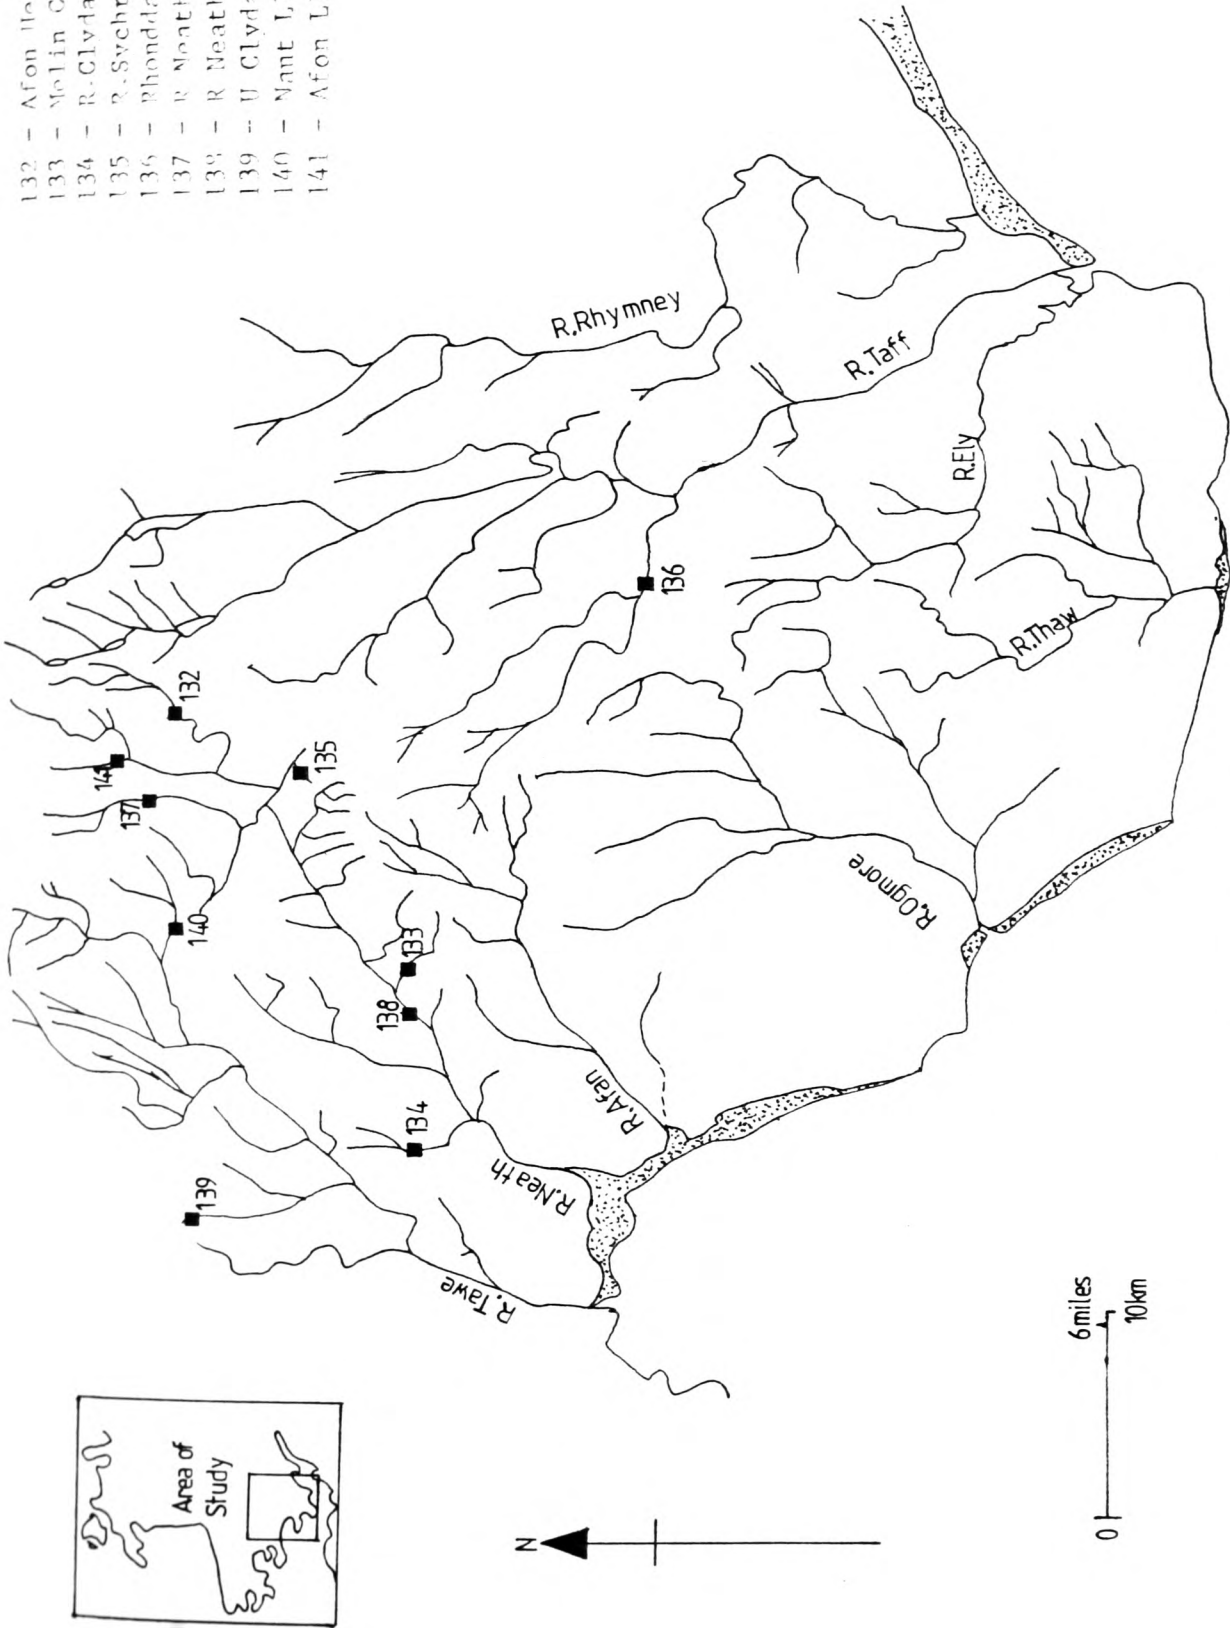

KEY

- 132 - Afon Hlepste Pt 2
- 133 - Melin Court Brook
- 134 - R. Glydach
- 135 - R. Svehryd
- 136 - Rhondda
- 137 - R. Neath Pt 2
- 138 - R. Neath Pt 4
- 139 - U. Glydach Pt 1
- 140 - Mante Iloch
- 141 - Afon Llia Pt 2

FIGURE 6.34 - The Ten 'Least' Unique Sites on the Glamorgan River Network