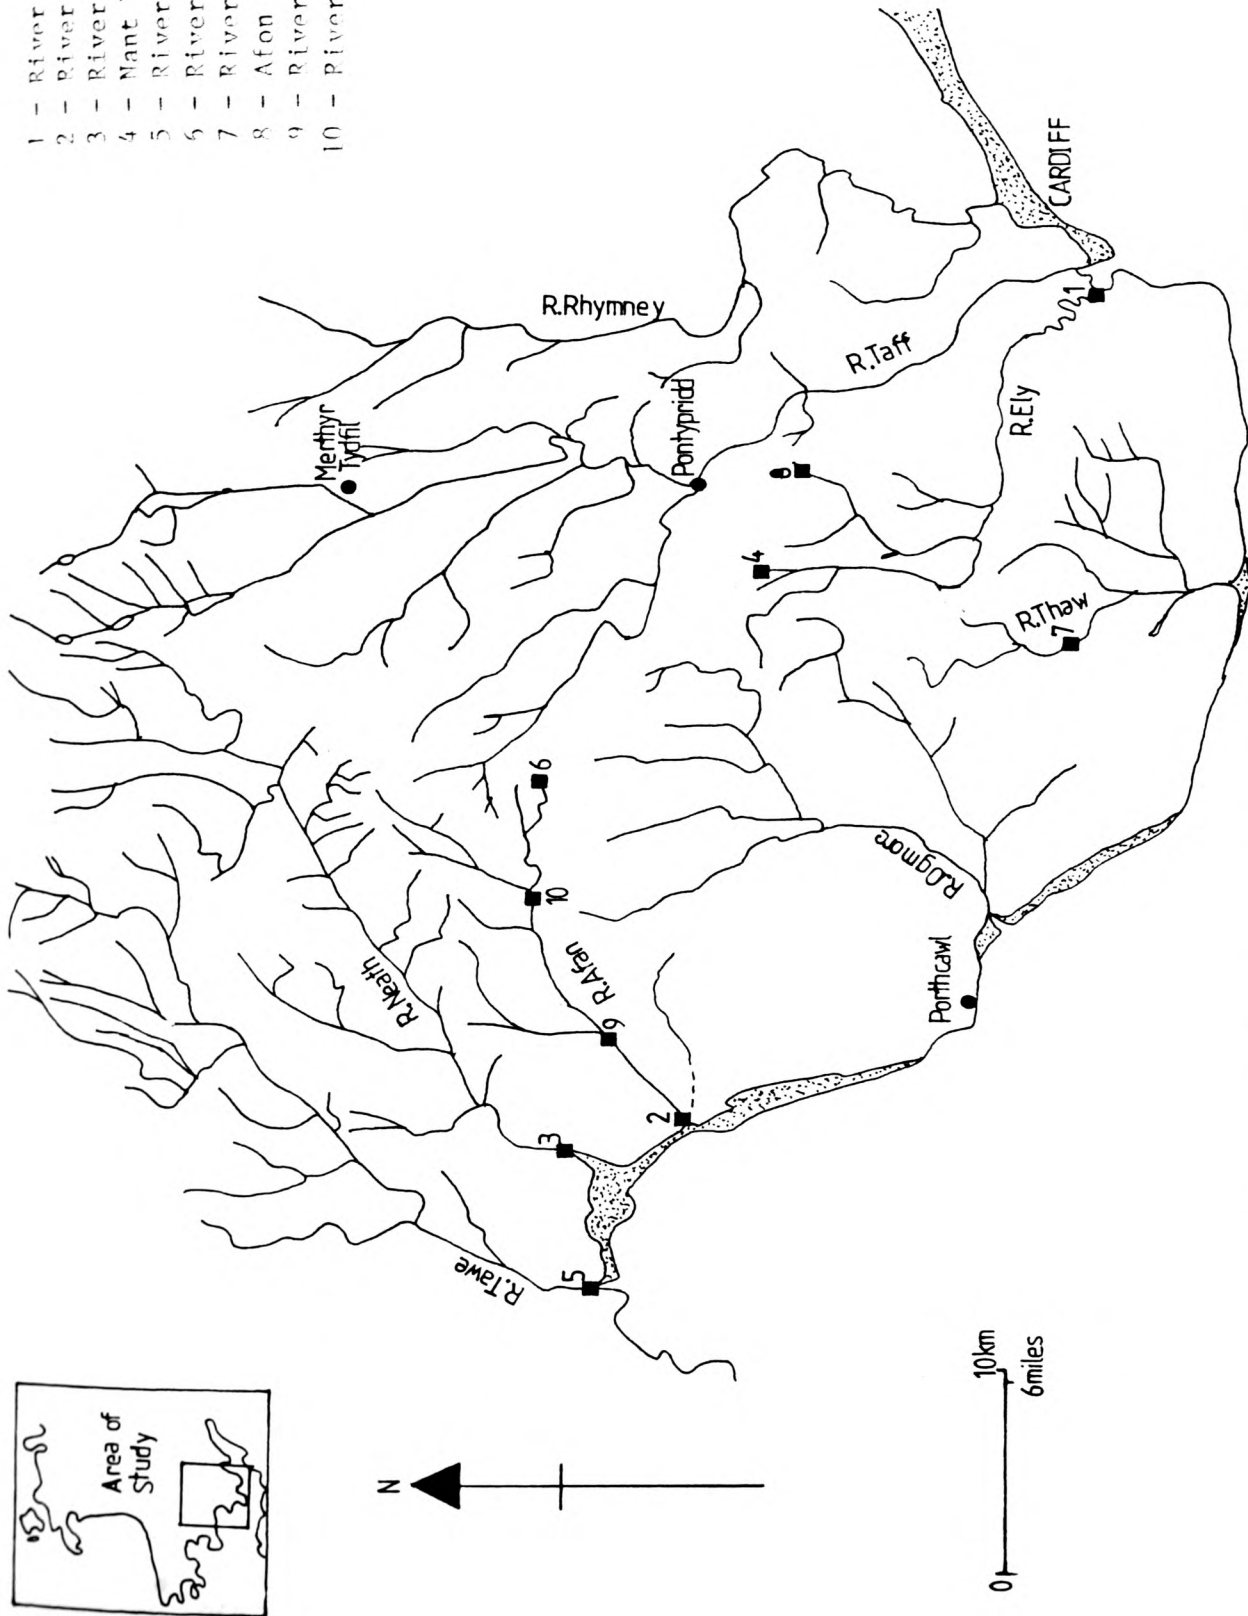

PLATE 15 - Ewenny Fach

PLATE 16 - Nant Crymlyn Pt 1

PLATE 17 - Nant Crmllyn Pt 2

PLATE 18 - Ewenny

PLATE 19 - Afon Alun Pt 1

PLATE 20 - Afon Alun Pt 2

KEY

- 1 - River Ely Pt 6
- 2 - River Afan Pt 4
- 3 - River Neath Pt 6
- 4 - Nant Muchudd Pt 1
- 5 - River Tawe Pt 7
- 6 - River Afan Pt 1
- 7 - River Thaw Pt 2
- 8 - Afon Clun Pt 1
- 9 - River Afan Pt 3
- 10 - River Afan Pt 2