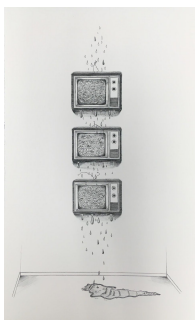

Hanna Kesty
Professional Practices
4 DEC 2018

Thumbnail Information

Introvert, Silkscreen on plywood, 13" X 20", 2018.

The Mask, Silkscreen, 9" X 14", 2018

Over and Over, Silkscreen on Plywood, 30" X 4", 2018.

Wash Away the Day, Lithograph, 13 ½" X 22", 2018.

What the Hell Are You So Afraid of?, Silkscreen on Wood, 10" X 7"/ 10" X 2", 2018.

Too Much, Silkscreen on Plywood, 20" X 30", 2018.

Distraction, Graphite, 12" X 14", 2018