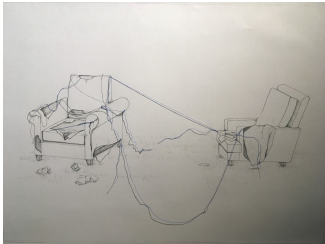

Dialogue, Graphite and embroidery floss, 30" X 21 1/2", 2018