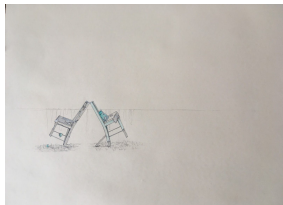

Wash Away the Day, Lithograph, 13 ½" X 22", 2018.

What the Hell Are You So Afraid of?, Silkscreen on Wood, 10" X 7"/ 10" X 2", 2018.

Too Much, Silkscreen on Plywood, 20" X 30", 2018.

Distraction, Graphite, 12" X 14", 2018

I Help You, You Help Me, Graphite and Colored Pencil, 30" X 21 1/2", 2018.

Interactions, Lithograph Stencils, 30" X 22", 2018.

Volatility, Graphite and Colored Pencil, 12" X 10", 2018.

Let's Investigate, Graphite and Colored Pencil, 12" X 9", 2018