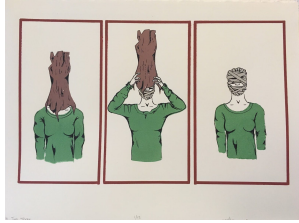

I Help You, You Help Me, Graphite and Colored Pencil, 30" X 21 1/2", 2018.

Interactions, Lithograph Stencils, 30" X 22", 2018.

Volatility, Graphite and Colored Pencil, 12" X 10", 2018.

Let's Investigate, Graphite and Colored Pencil, 12" X 9", 2018

Recurrence, Paper and String Installation with projection, 40" X 41 1/2", 2018.

Dialogue, Graphite and embroidery floss, 30" X 21 1/2", 2018

Overly Cautious, Graphite, silkscreen and colored pencil on paper, 12" X 17", 2018

Chronic, Installation of silkscreen on plywood, 15" X 24" each, 2018

One, Two, Three, Silkscreen, 9" X 14", 2018.

Love, Graphite, 12" X 14", 2017.