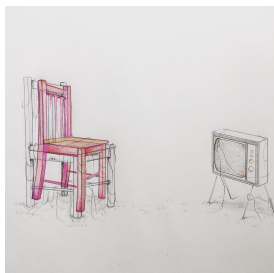

Wash Away the Day, Lithograph, 13 ½" X 22", 2018.

What the Hell Are You So Afraid of?, Silkscreen on Wood, 10" X 7"/ 10" X 2", 2018.

Too Much, Silkscreen on Plywood, 20" X 30", 2018.

Distraction, Graphite, 12" X 14", 2018

I Help You, You Help Me, Graphite and Colored Pencil, 30" X 21 1/2", 2018.

Interactions, Lithograph Stencils, 30" X 22", 2018.

Volatility, Graphite and Colored Pencil, 12" X 10", 2018.

Let's Investigate, Graphite and Colored Pencil, 12" X 9", 2018