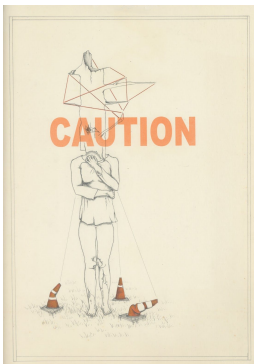

Overly Cautious, Graphite, silkscreen and colored pencil on paper, 12" X 17", 2018