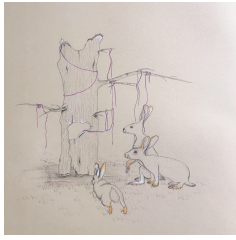

Hanna Kesty
Professional Practices
4 DEC 2018

Thumbnail Information

Introvert, Silkscreen on plywood, 13" X 20", 2018.

The Mask, Silkscreen, 9" X 14", 2018

Over and Over, Silkscreen on Plywood, 30" X 4", 2018.

Wash Away the Day, Lithograph, 13 ½" X 22", 2018.

What the Hell Are You So Afraid of?, Silkscreen on Wood, 10" X 7"/ 10" X 2", 2018.

Too Much, Silkscreen on Plywood, 20" X 30", 2018.

Distraction, Graphite, 12" X 14", 2018

I Help You, You Help Me, Graphite and Colored Pencil, 30" X 21 1/2", 2018.

Interactions, Lithograph Stencils, 30" X 22", 2018.

Volatility, Graphite and Colored Pencil, 12" X 10", 2018.

Let's Investigate, Graphite and Colored Pencil, 12" X 9", 2018