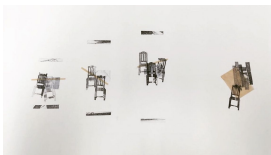

I Help You, You Help Me, Graphite and Colored Pencil, 30" X 21 1/2", 2018.

Interactions, Lithograph Stencils, 30" X 22", 2018.

Volatility, Graphite and Colored Pencil, 12" X 10", 2018.

Let's Investigate, Graphite and Colored Pencil, 12" X 9", 2018