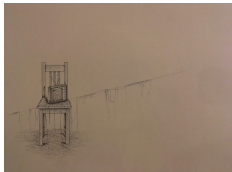

Hanna Kesty
Professional Practices
4 DEC 2018

Thumbnail Information

Introvert, Silkscreen on plywood, 13" X 20", 2018.

The Mask, Silkscreen, 9" X 14", 2018

Over and Over, Silkscreen on Plywood, 30" X 4", 2018.

Wash Away the Day, Lithograph, 13 ½" X 22", 2018.

What the Hell Are You So Afraid of?, Silkscreen on Wood, 10" X 7"/ 10" X 2", 2018.

Too Much, Silkscreen on Plywood, 20" X 30", 2018.

Distraction, Graphite, 12" X 14", 2018