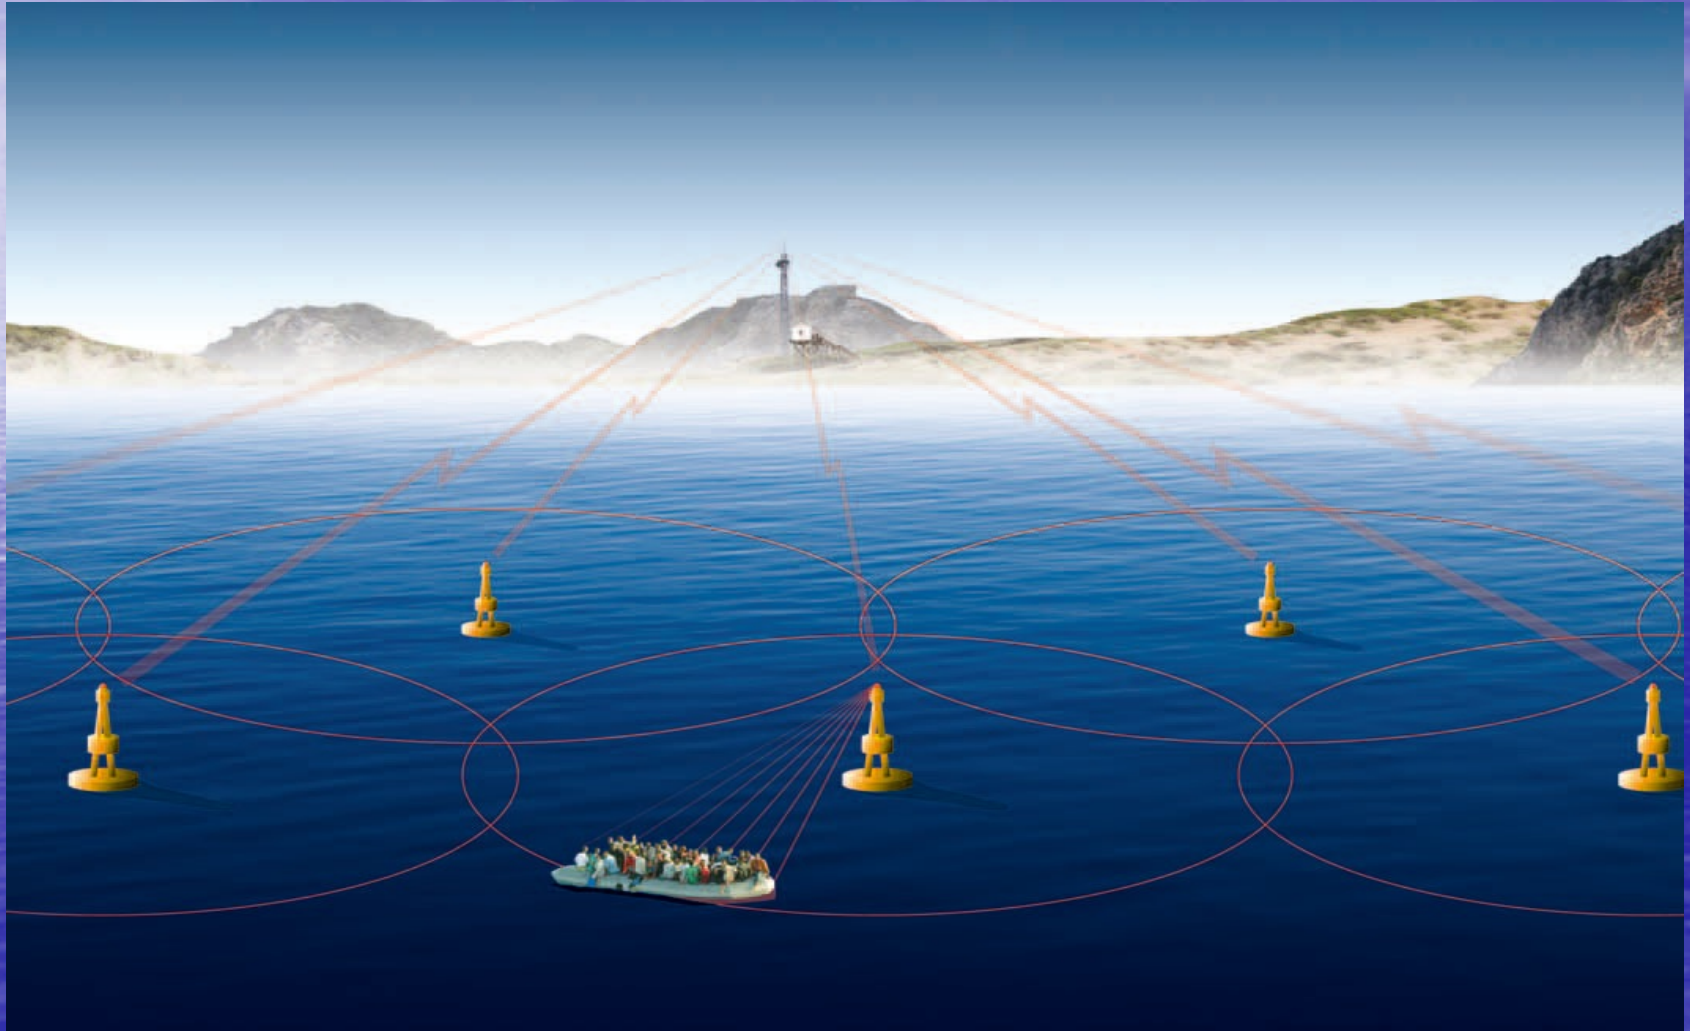

AMASS – Autonomous MAritime Surveillance System