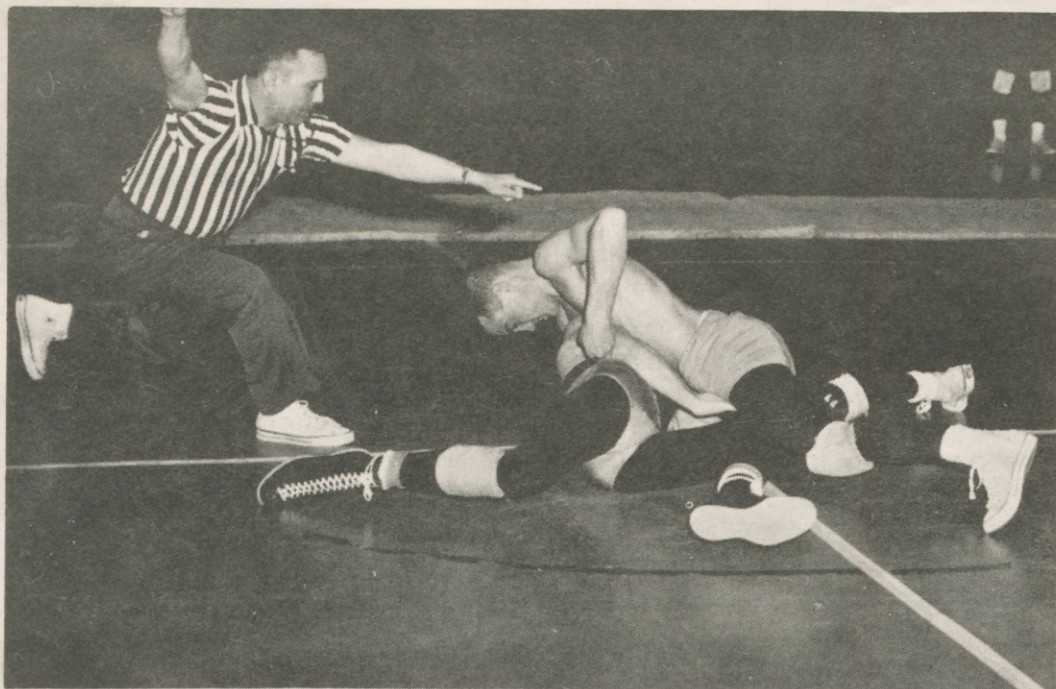

WRESTLING . . .

Although the team last season had perhaps the brightest prospects in the history of the sport here, a running plague of injuries reduced their season record to 4-4. The year before was undefeated and it was thought that the 1961-62 team would be even stronger.

With the return of all eight lettermen from last year, the picture for this coming season is again a bright one. If they are all able to compete up to their maximum potential, it could be a very successful year.

Co-Captains Brian Thomas (123) from Berea and Jerry Scripture (hvy), Rome, N.Y., will lead the squad which includes Kent Millikan (130), Cleveland; Jerry Lancz (137), South Euclid; Les Lawrence (147), Winnetka, Ill.; Larry Gladieux (157), Scarsdale, N.Y.; Allen Ross (177), Norwich, Conn.; and Shel Hershinow (167), Winnetka, Ill.

The 1962-63 schedule: Dec. 8, Ohio Wesleyan; 15, West. Reserve Jan. 5, at Baldwin-Wallace; 12, at Denison; 31, Allegheny. Feb. 2, at Kenyon; 9, Akron; 16, at Wooster; 23, at Hiram. Mar. 2, 7th Ohio Conference Tournament at Hiram.