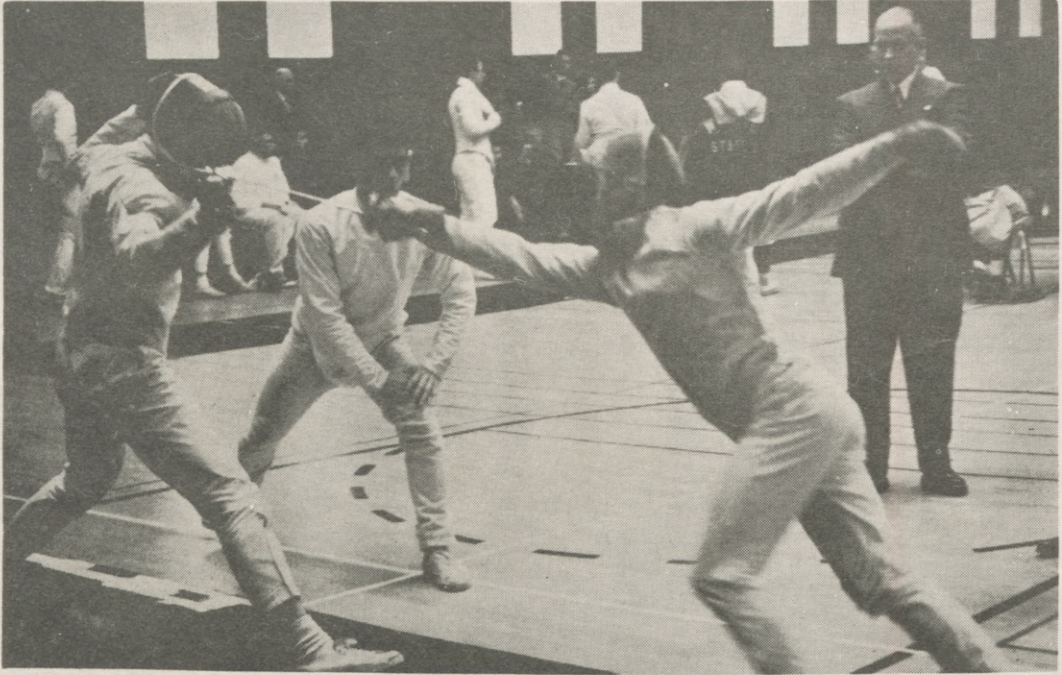

FENCING

A varsity sport here since 1934, fencing has had large and enthusiastic squads on the Oberlin campus almost every year. The squads usually number more than thirty.

The team last year had a 5-5 record but with the loss of all three veteran sabre men and one epeeist, Coach Mike Golejewski is faced with a rebuilding task this winter.

Five of the 10 lettermen last year are expected back headed by Captain George Klepacz, senior from Cleveland. Also returning to the foil team is Bob Scott, sophomore from Glenn Rock, N.J., and Glenn Grommet, senior from St. Louis, Mo. Klepacz had an outstanding record last season, winning 21 of 30 bouts for a .700 winning percentage.

The epee team will have veterans Bob Finch from Cleveland, and Bob Leighninger, Kirkwood, Mo.

The 1962-63 schedule: Dec. 8, Case Tech; 15, Detroit and Wayne at Detroit. Jan. 5, Ohio State; 12, at Fenn; 18, at Ohio State. Feb. 16, at Case Tech; 23, Fenn.