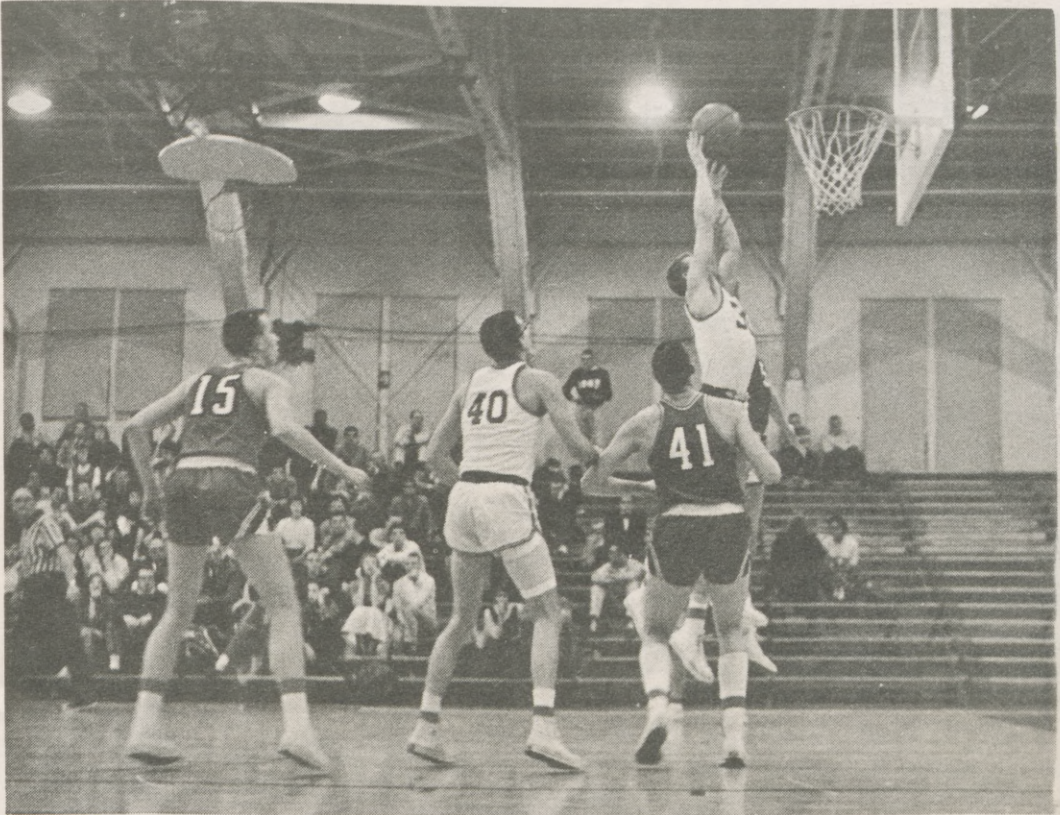

BASKETBALL

After successful 14-4 and 11-7 seasons in his first two years here as head coach, Julian Smith's third Yeoman team had lost some of its scoring punch and rebounding strength and dropped one game below the .500 mark. His three-year record now reads 34 won, 21 lost.

Emmett Keeler was the only letterman lost by graduation but he was the tallest member of the squad and the top rebounder. His height around the boards will be missed this season.

Senior co-captains Jim Jones, a guard from Elyria, and Doug Spelman, a forward from Kent, will lead the cage squad this winter. Four other returning lettermen are Willie Austin, Cleveland; Dave Greenberg, West Hempstead, N.Y.; Mike Koslow, Long Beach, N.Y.; and John Perazich, Washington, D.C.

The 1962-63 schedule: Dec. 1, at Case Tech; 7, at Marietta; 8, at Muskingum; 15, Rochester; 18, at Ohio Wesleyan. Jan. 5, at Western Reserve; 8, Wittenberg; 12, at Wooster; 15, Akron; 19, at Baldwin-Wallace; 26, Capital; 31, at Allegheny. Feb. 2, Heidelberg; 5, Otterbein; 9, at Hiram; 12, Mt. Union; 16, Denison; 19, Kenyon.