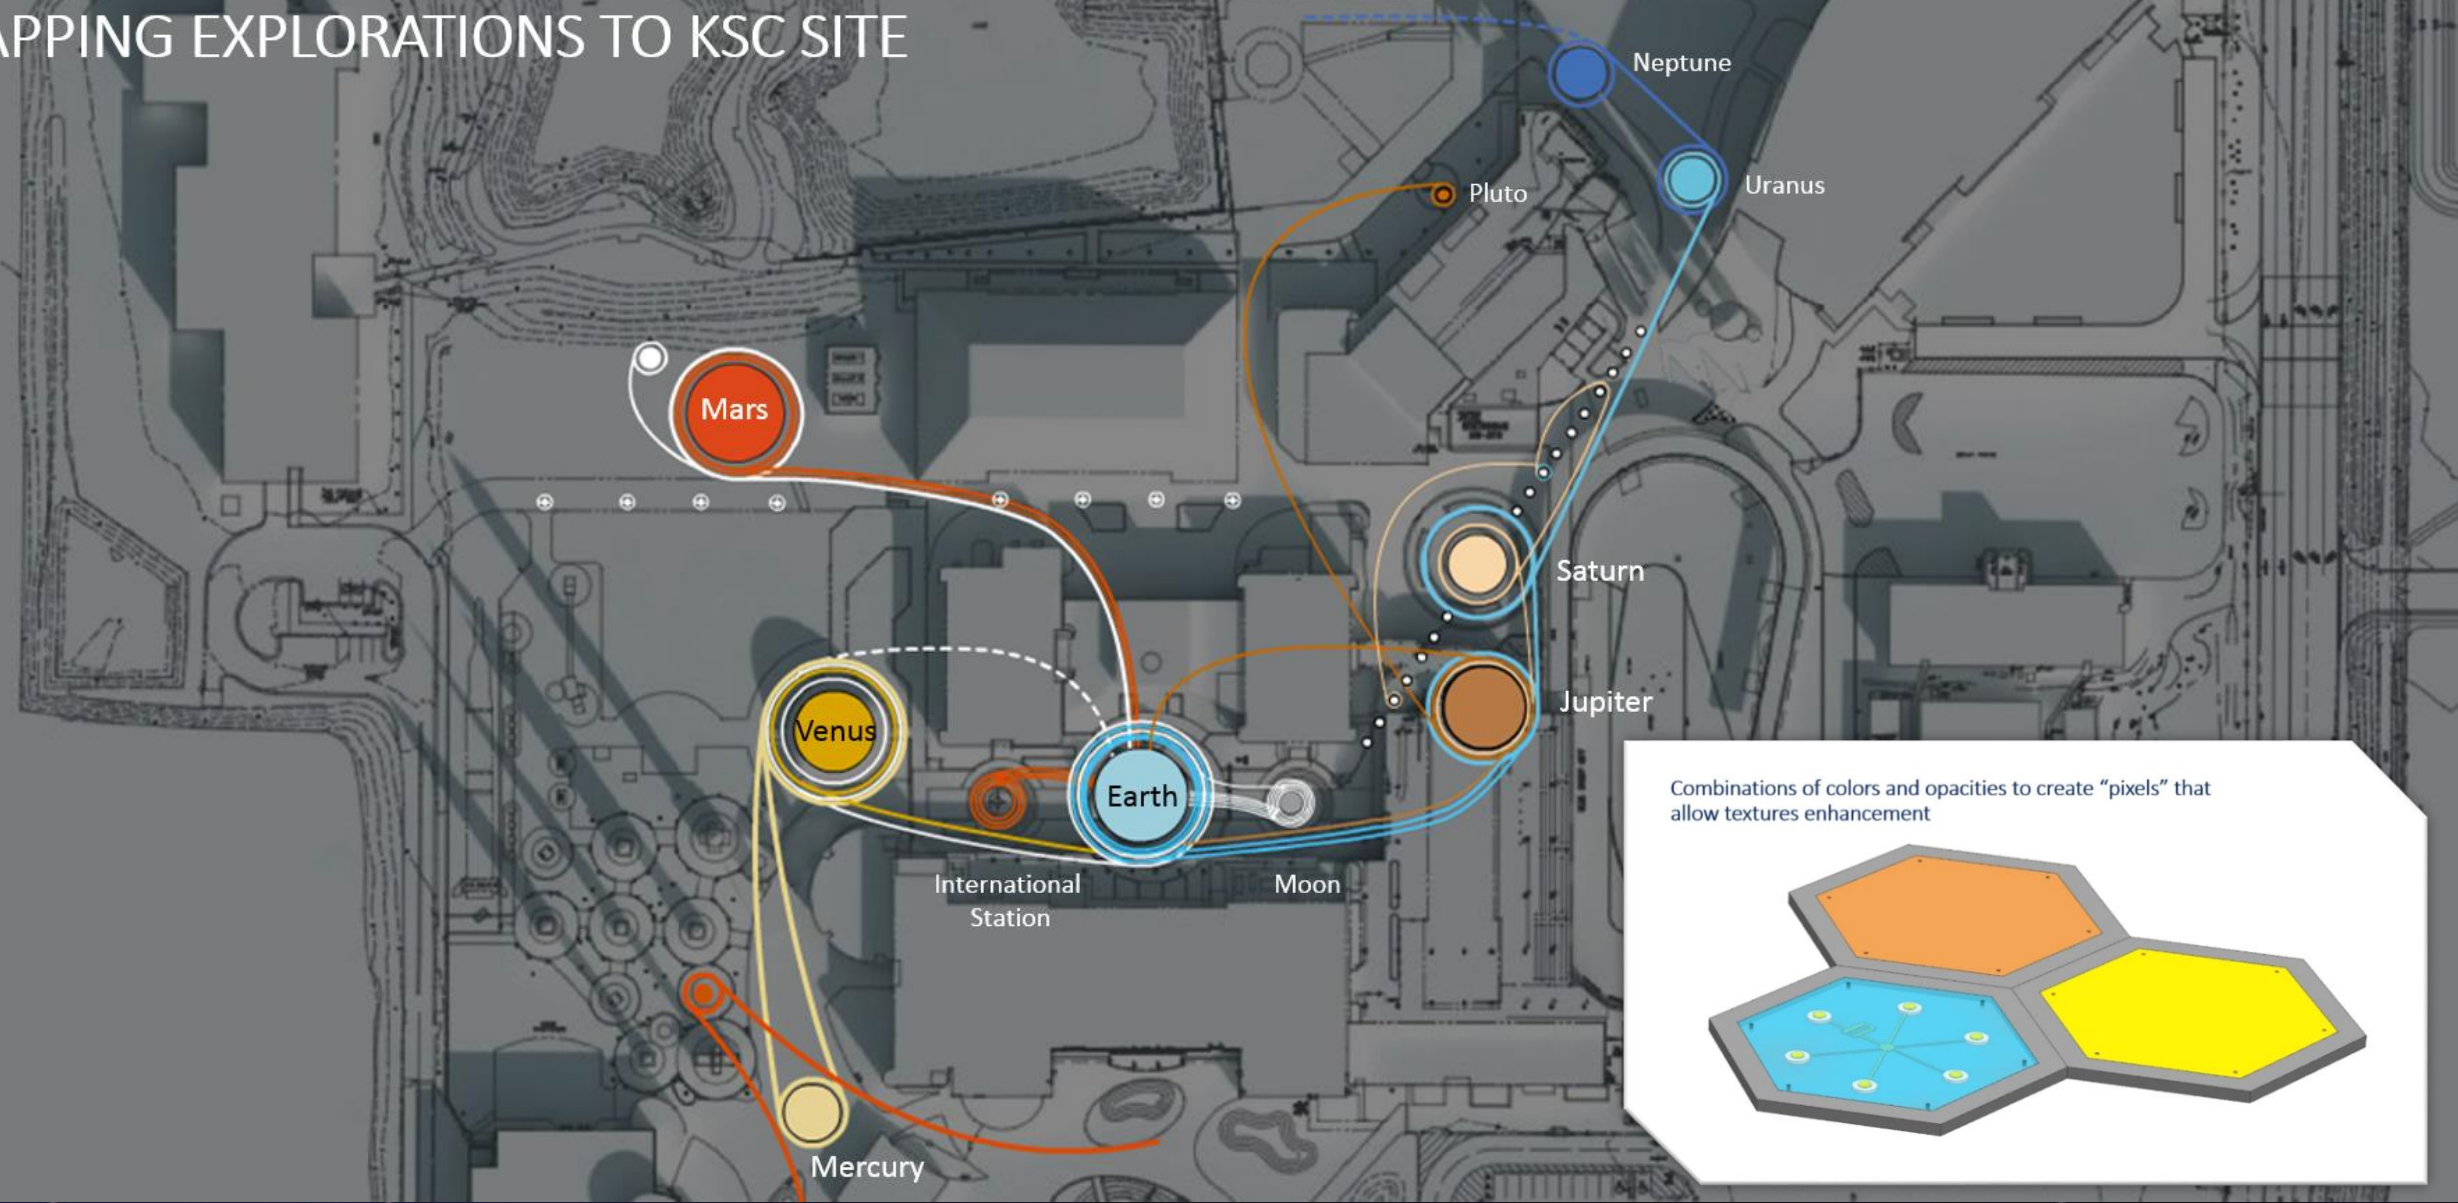

Content access: manual touchscreen, wi-fi, beacon BTLE, GPS, LANFSK, and more

Primary users: ALL VISITORS--Adults, children, foreign, visual/hearing impaired

2016 Upgrade from Audio Tours to Mobile Media Tours

Sample screens from project development

MAPPING EXPLORATIONS TO KSC SITE

Combinations of colors and opacities to create "pixels" that allow textures enhancement

Pezioelectric walkway

Kennedy
Space
Center
VISITOR COMPLEX

Destination: Mars

Kennedy
Space
Center
VISITOR COMPLEX

New education center

Note: headset designs and styling not final and subject to change

**Kennedy
Space
Center**
VISITOR COMPLEX

Google cardboard

Thank you

Kennedy
Space
Center
VISITOR COMPLEX