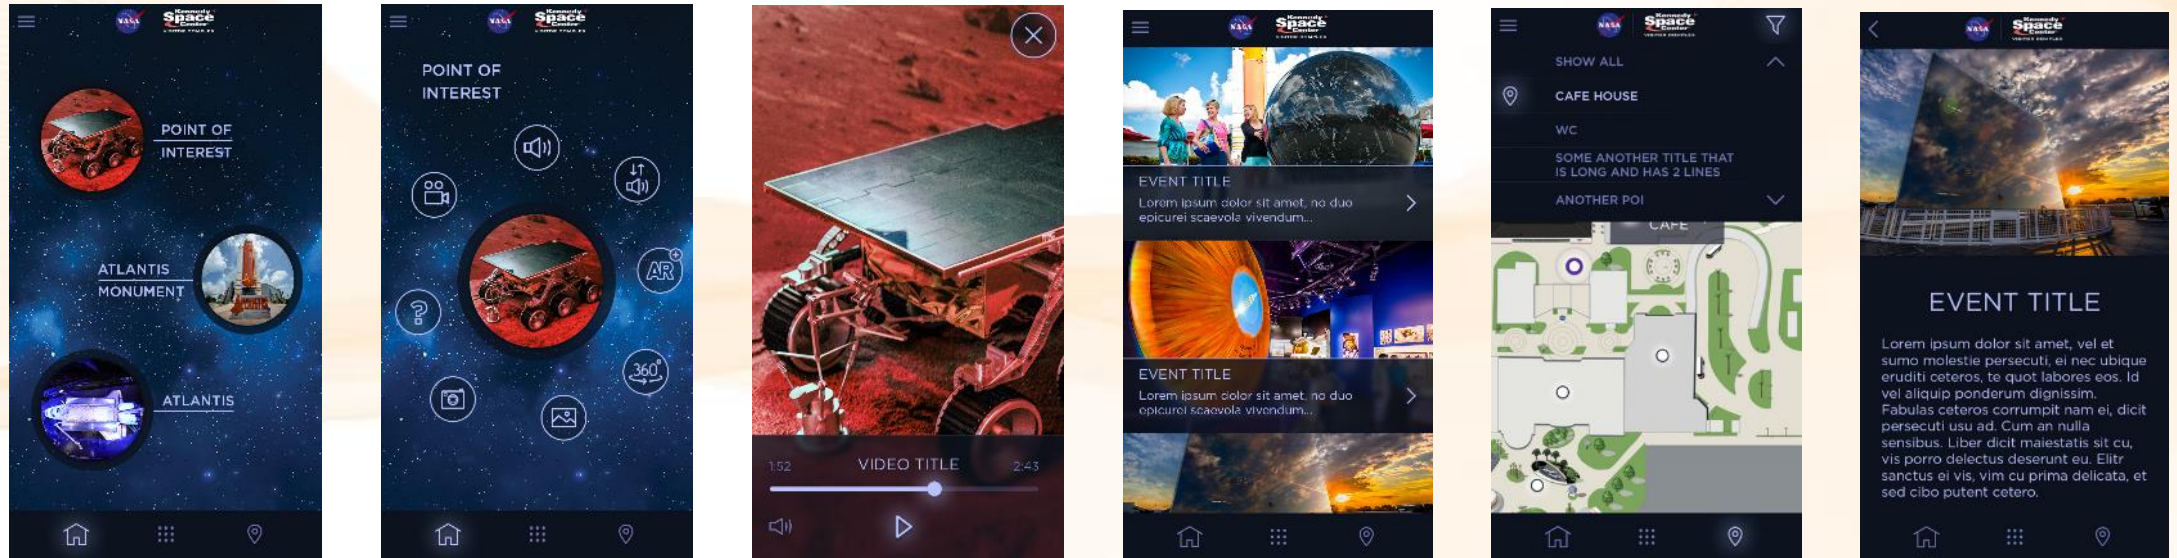

Eyes on the Universe show

Kennedy
Space
Center
VISITOR COMPLEX

EVA Simulation

Kennedy
Space
Center
VISITOR COMPLEX

Interactive ISS Wall

What's Next?

Kennedy
Space
CenterSM
VISITOR COMPLEX

Mobile Guides

Content access: manual keypad, infrared

Primary users: non-English speaking visitors

2016: Multi-media guides

Media: Text, image, 360 photo, audio, video, augmented reality, virtual reality, social media, interactive games, maps, wayfinding, push notifications, etc., etc.

Sample screens from project development

MAPPING EXPLORATIONS TO KSC SITE

Combinations of colors and opacities to create "pixels" that allow textures enhancement

Pezioelectric walkway

Kennedy
Space
Center
VISITOR COMPLEX

Destination: Mars

Kennedy
Space
Center
VISITOR COMPLEX

New education center

Note: headset designs and styling not final and subject to change

**Kennedy
Space
Center**
VISITOR COMPLEX

Google cardboard

Thank you