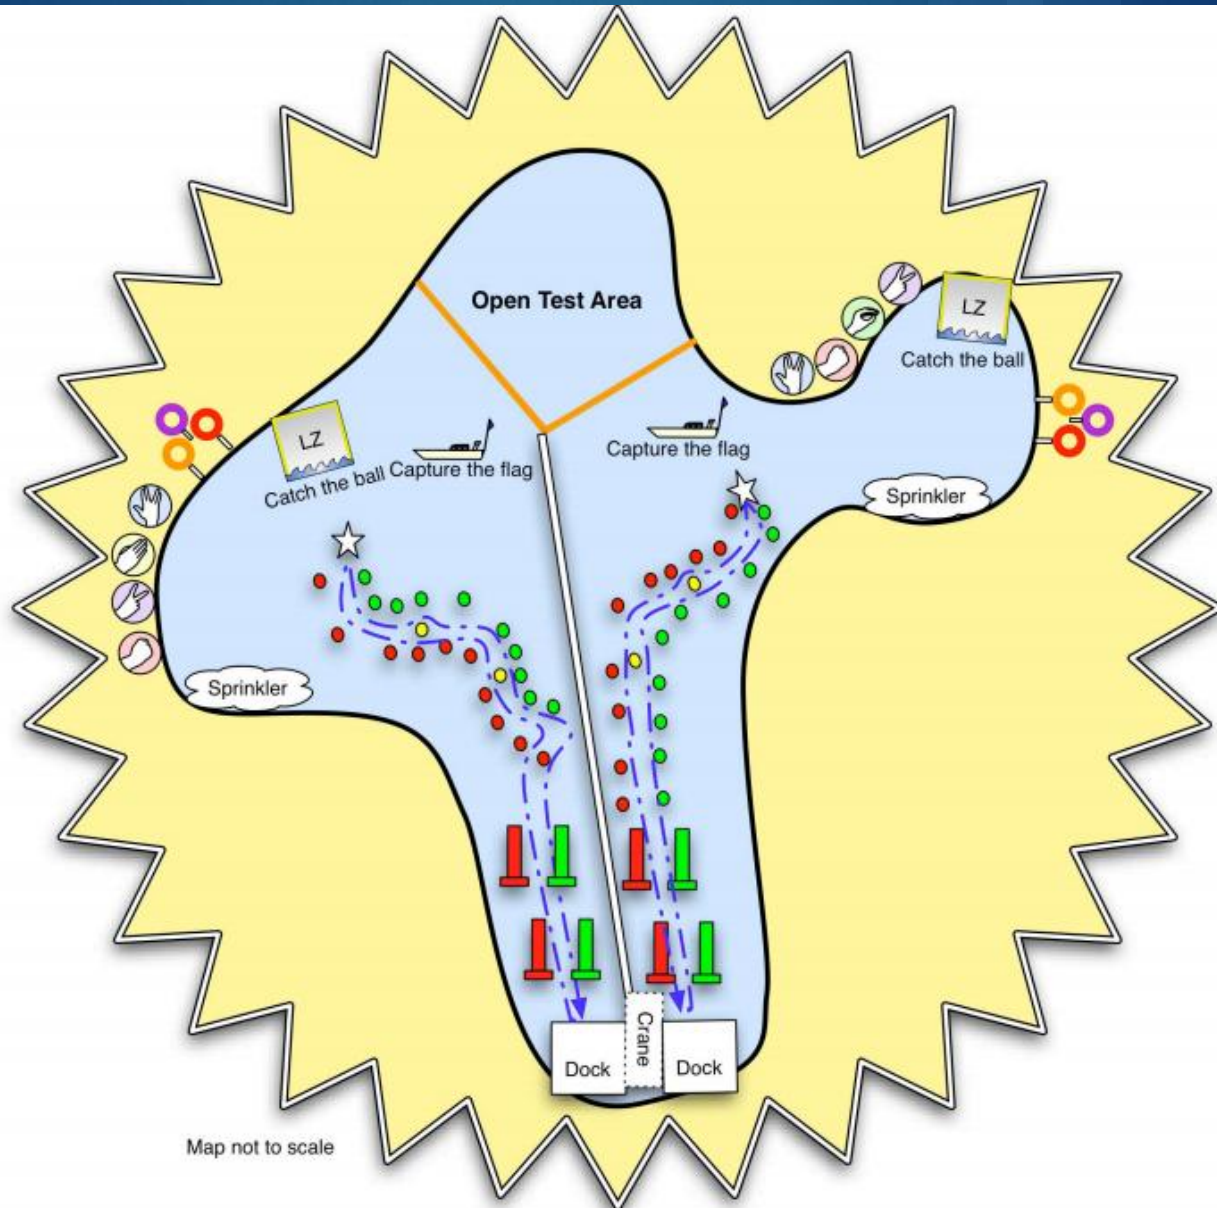

**EMBRY-RIDDLE**  
**Aeronautical University**

---

**ROBOTICS ASSOCIATION**

# Autonomous VTOL Operations on Surface Vehicles

**PI:** ERIC DEMASO

**STUDENT MEMBERS:** GENE GAMBLE, CHRISTOPHER KENNEDY

**ADVISOR:** DR. BRIAN BUTKA

Map not to scale

Side View

Aerial View

Parrot  
**AR.Drone**