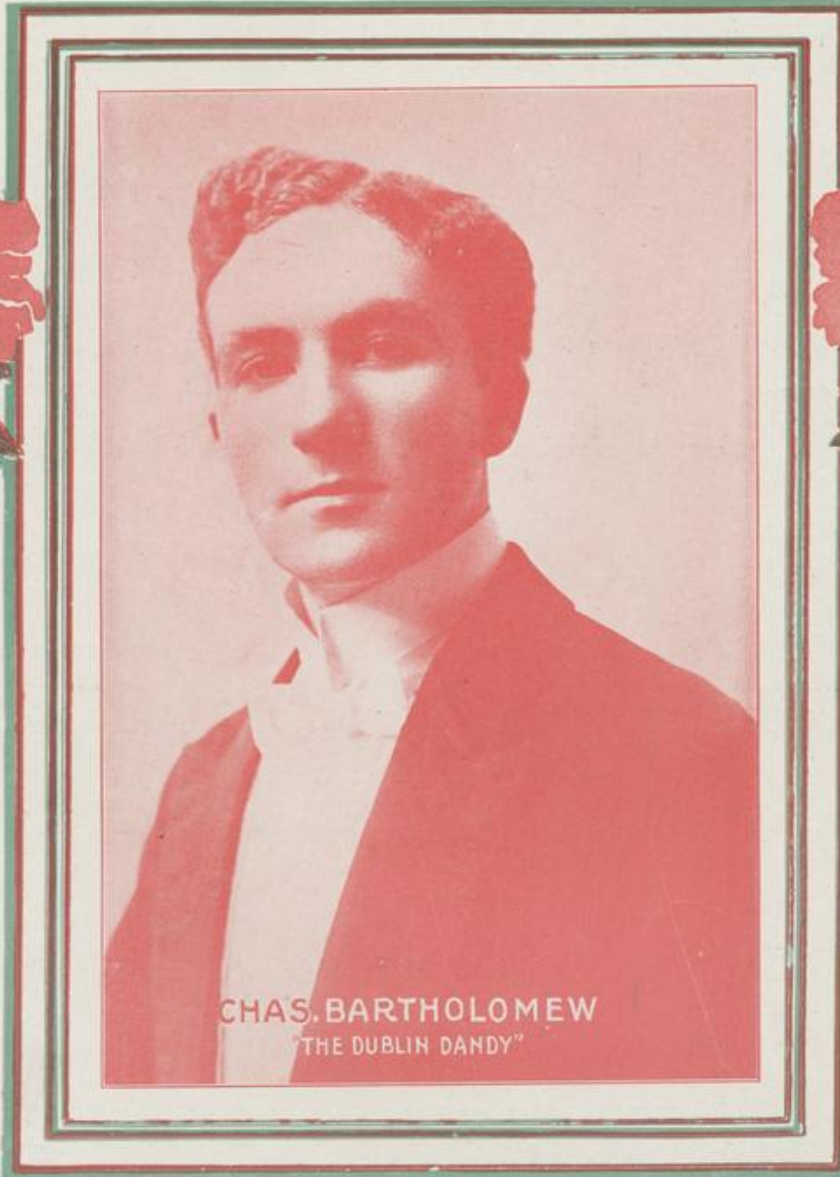

I'M A LONESOME MELODY

WORDS BY
JOE YOUNG

MUSIC BY
GEO. W. MEYER

CHAS. BARTHOLOMEW
"THE DUBLIN DANDY"

KALMAY & PUEK
MUSIC CO.
112 WEST 48TH ST. NEW YORK CITY

BARDEN LI

vp. 008766
1915
I'm