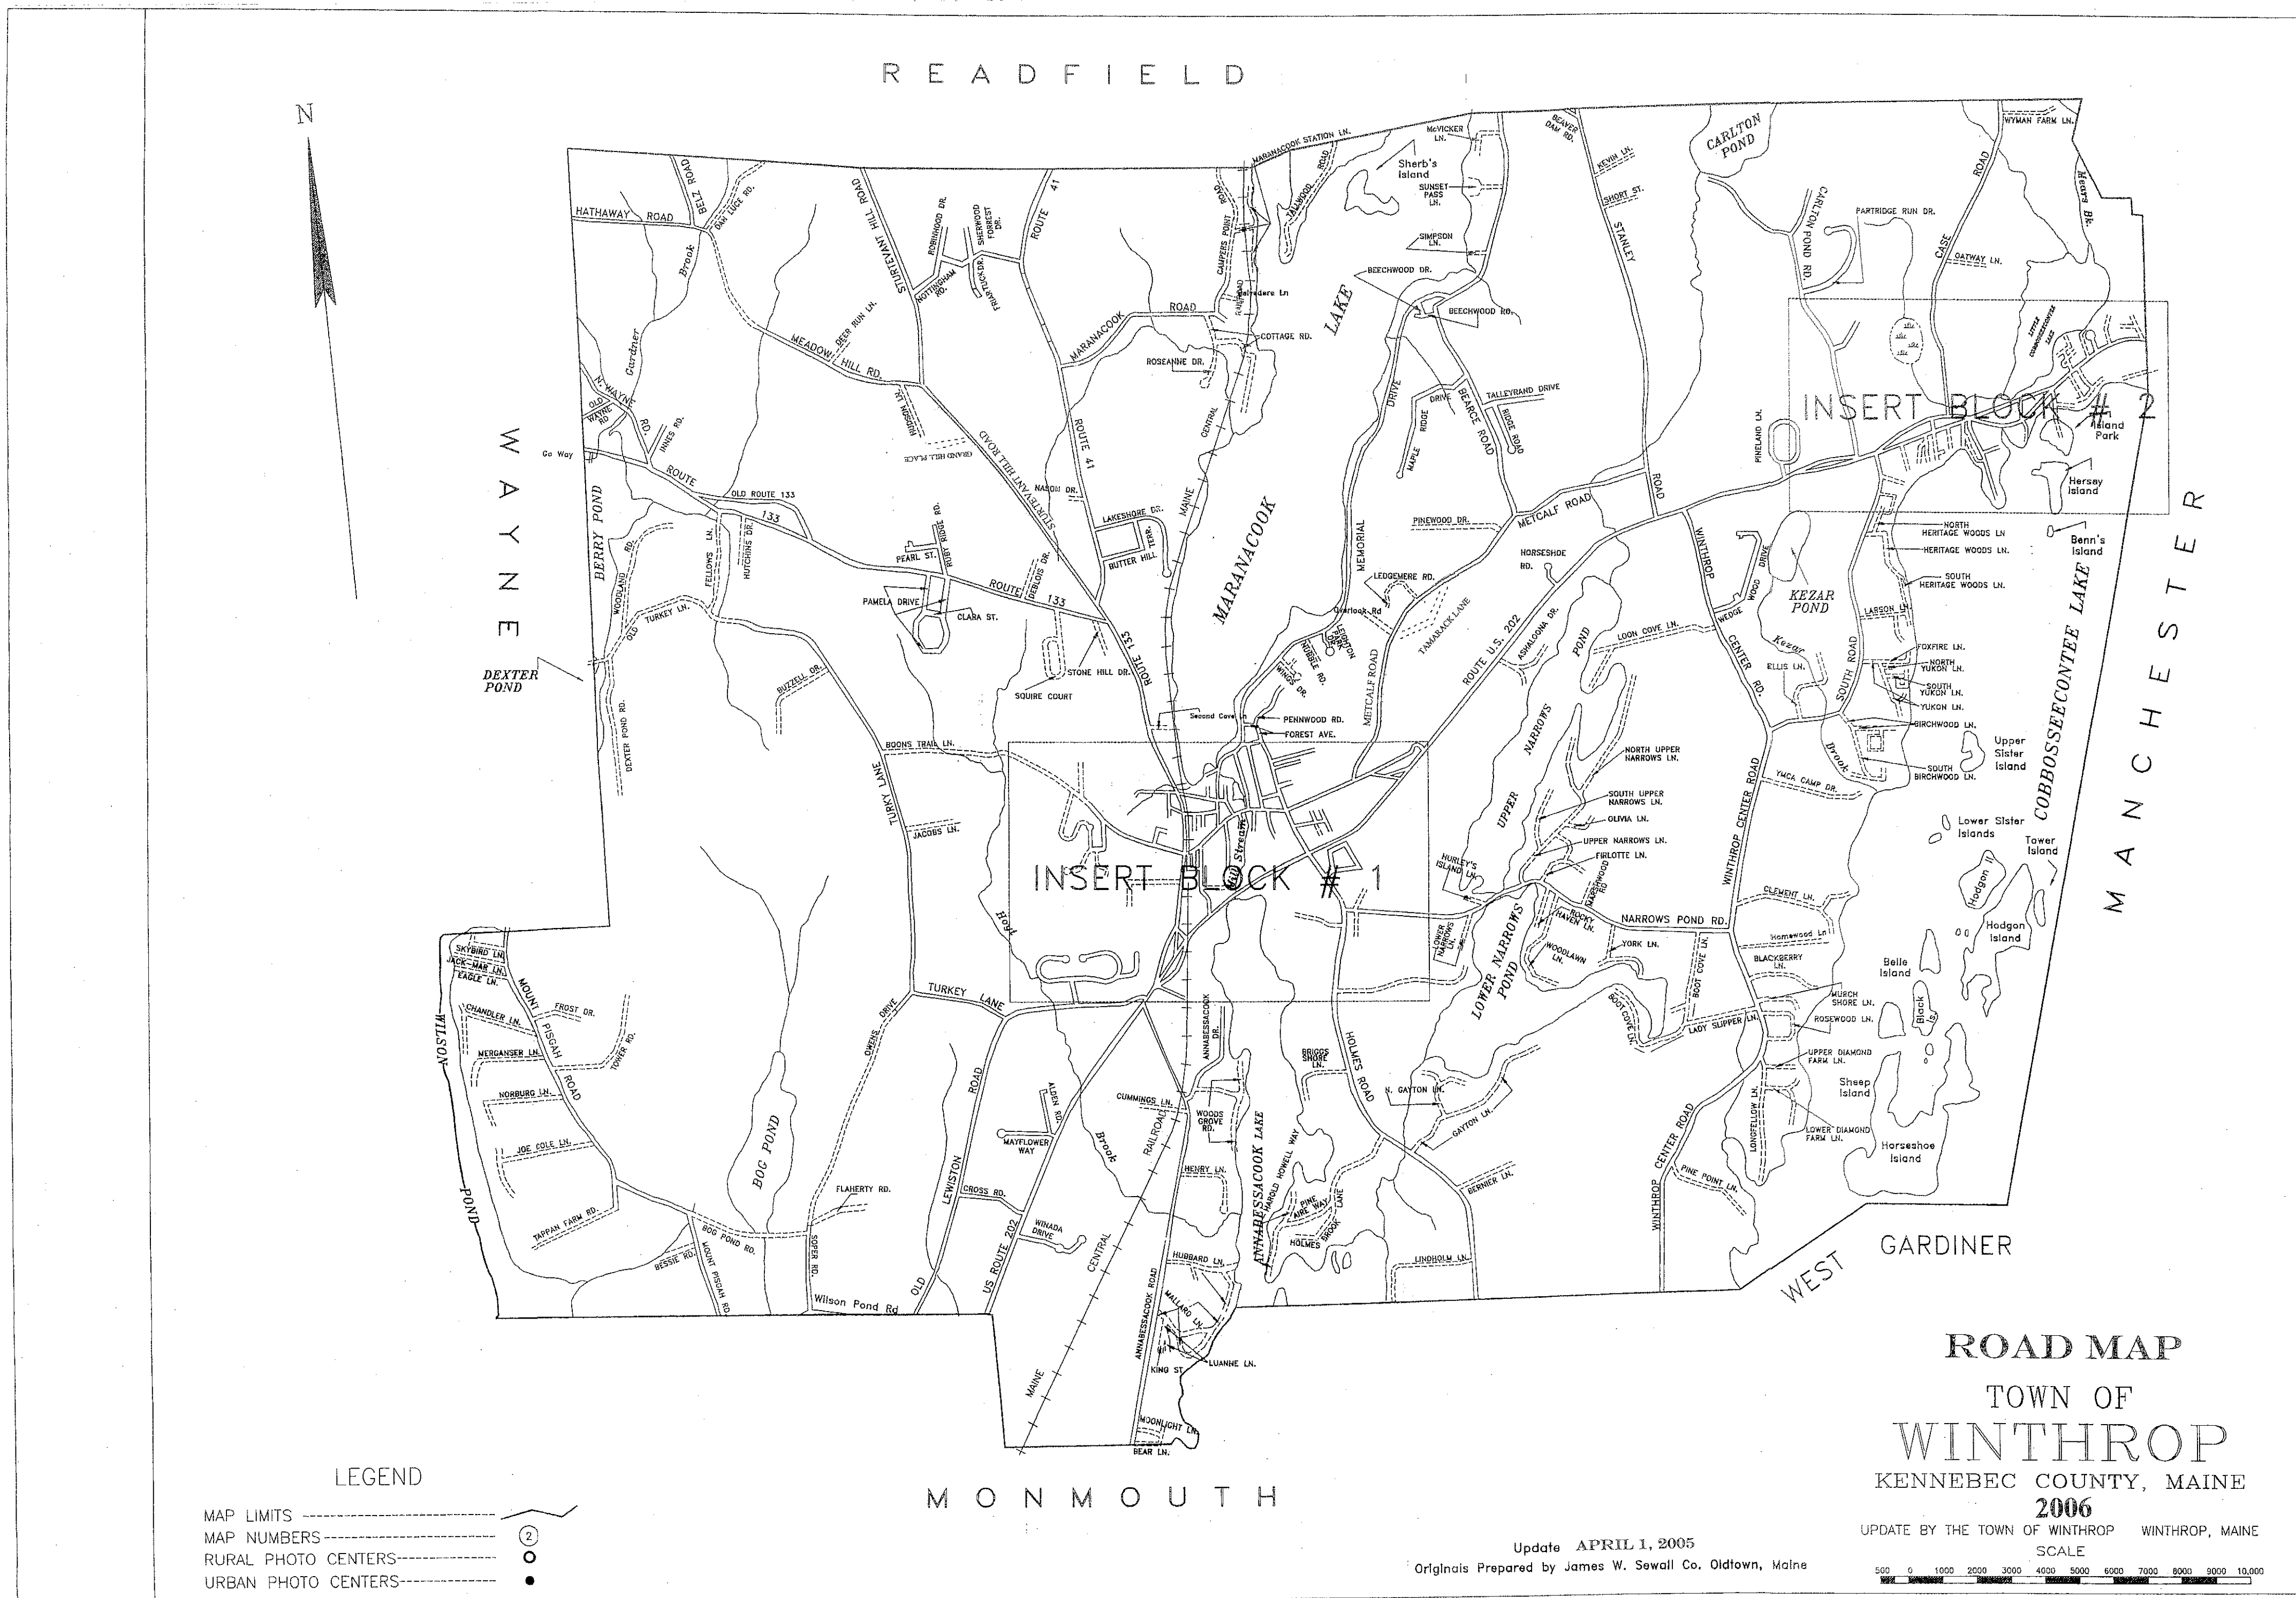

The University of Maine
DigitalCommons@UMaine

Maine Town Documents

Maine Government Documents

2006

Road Map, Town of Winthrop, Kennebec County, Maine

Winthrop (Me.)

James W. Sewall Co.

Follow this and additional works at: <https://digitalcommons.library.umaine.edu/towndocs>

Repository Citation

Winthrop (Me.) and James W. Sewall Co., "Road Map, Town of Winthrop, Kennebec County, Maine" (2006). *Maine Town Documents*. 3111.

<https://digitalcommons.library.umaine.edu/towndocs/3111>

LEGEND

- MAP LIMITS -----
- MAP NUMBERS -----
- RURAL PHOTO CENTERS -----
- URBAN PHOTO CENTERS -----

ROAD MAP
TOWN OF
WINTHROP
KENNEBEC COUNTY, MAINE
2006

Update APRIL 1, 2005
Originals Prepared by James W. Sewall Co. Oldtown, Maine

UPDATE BY THE TOWN OF WINTHROP WINTHROP, MAINE
SCALE
500 0 1000 2000 3000 4000 5000 6000 7000 8000 9000 10,000