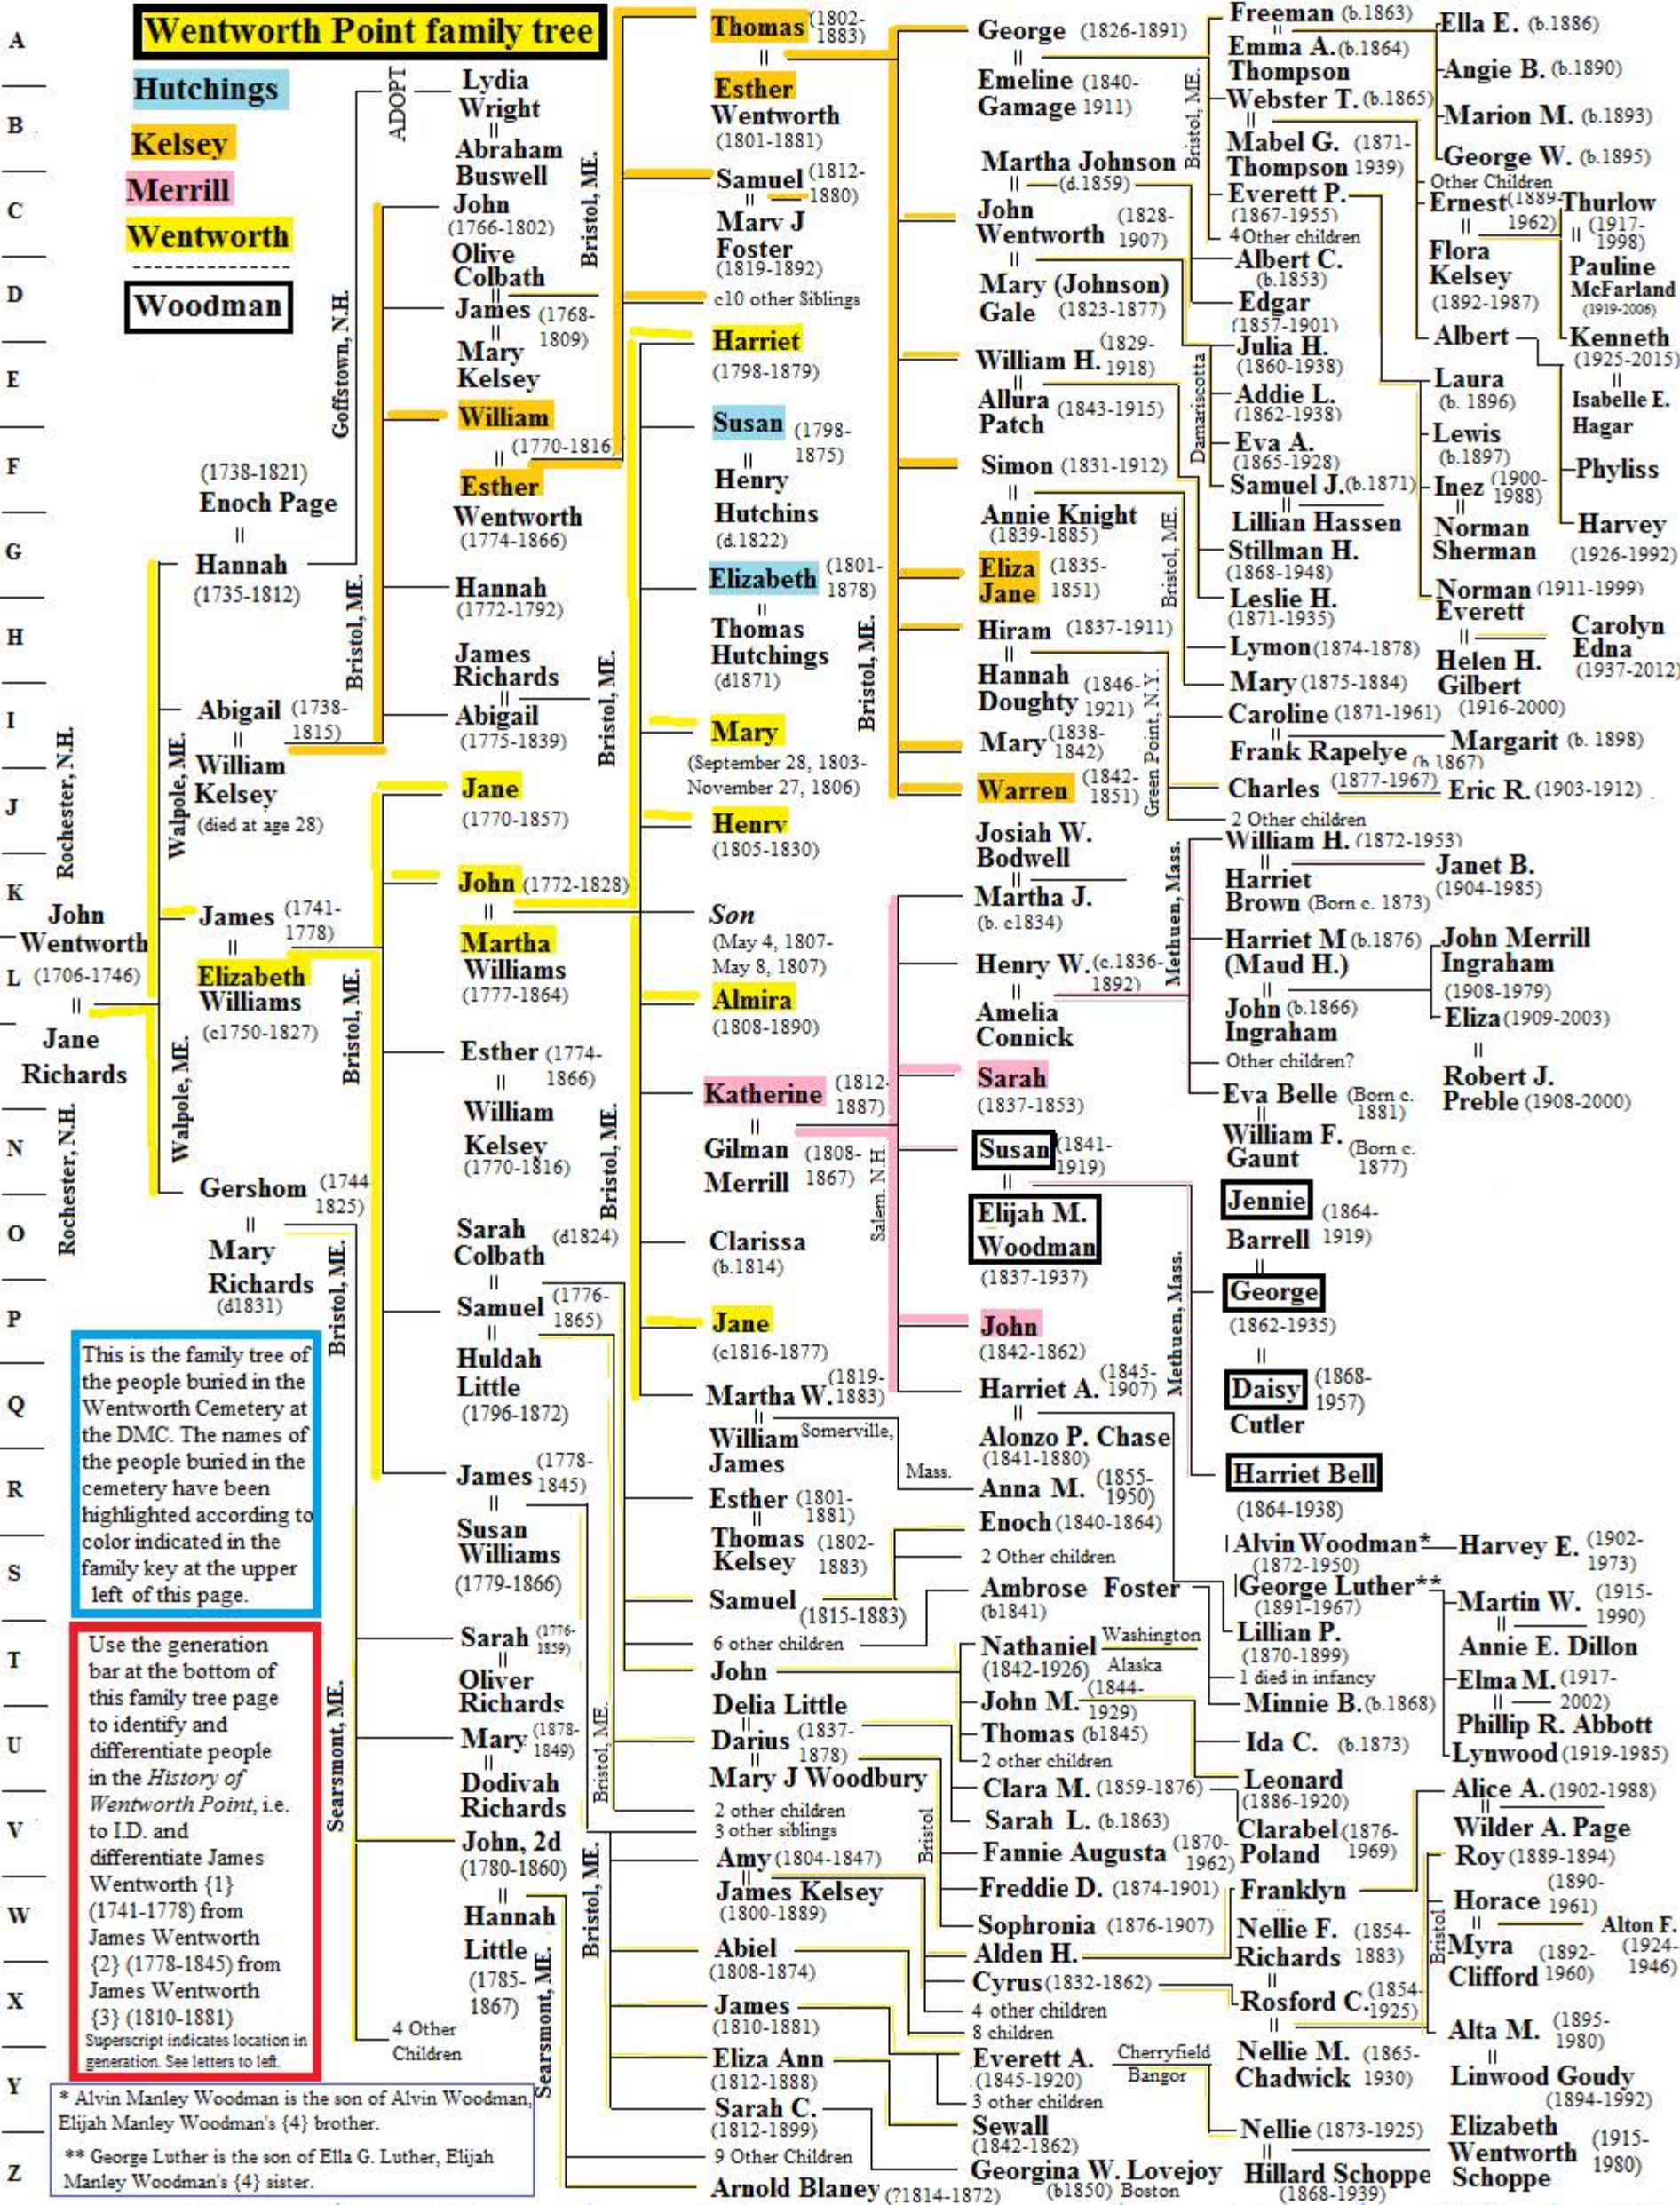

1-2017

Wentworth Point Family Tree

Randy Lackovic

University of Maine - Main, randy.lackovic@umit.maine.edu

Follow this and additional works at: https://digitalcommons.library.umaine.edu/dmc_documents

 Part of the [Genealogy Commons](#), [Other History Commons](#), and the [United States History Commons](#)

Repository Citation

Lackovic, Randy, "Wentworth Point Family Tree" (2017). *Darling Marine Center Historical Documents*. 18.
https://digitalcommons.library.umaine.edu/dmc_documents/18

This Other is brought to you for free and open access by DigitalCommons@UMaine. It has been accepted for inclusion in Darling Marine Center Historical Documents by an authorized administrator of DigitalCommons@UMaine. For more information, please contact um.library.technical.services@maine.edu.

Wentworth Point family tree

- Hutchings
- Kelsey
- Merrill
- Wentworth
- Woodman

This is the family tree of the people buried in the Wentworth Cemetery at the DMC. The names of the people buried in the cemetery have been highlighted according to color indicated in the family key at the upper left of this page.

Use the generation bar at the bottom of this family tree page to identify and differentiate people in the *History of Wentworth Point*, i.e. to I.D. and differentiate James Wentworth {1} (1741-1778) from James Wentworth {2} (1778-1845) from James Wentworth {3} (1810-1881). Superscript indicates location in generation. See letters to left.