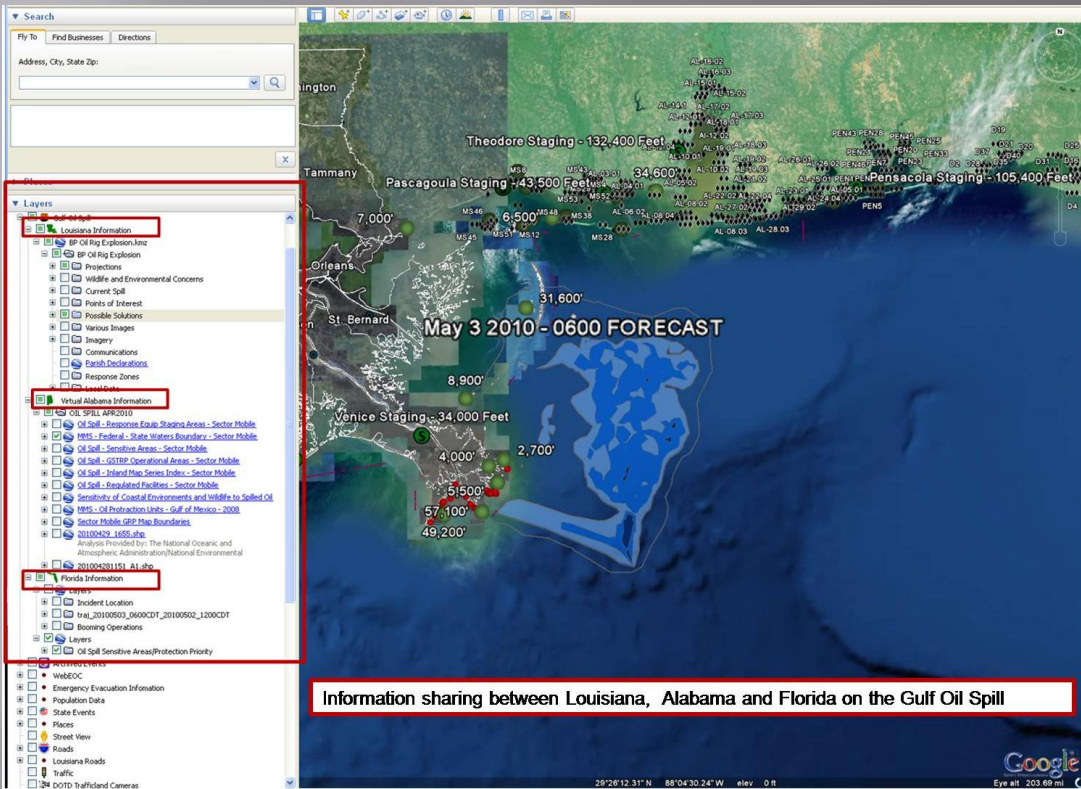

Information sharing between Louisiana, Alabama and Florida on the Gulf Oil Spill

The screenshot shows the Environmental Response Management Application (ERMA) interface. The top navigation bar includes 'Membership', 'Advanced Search', 'Help', and 'Logout'. The main content area is titled 'Environmental Response Management Application (ERMA)'. On the right side, there is a warning box from the U.S. Department of Homeland Security: 'WARNING: FOR OFFICIAL USE ONLY. You are about to access a U.S. Government computer system. Access to this system is restricted to authorized users only. Individuals who access this system without authorization, or exceed authorized access, could be...'. Below the warning, there are sections for 'Maps, Graphics & Modeling Library (Os)', 'ERMA [1]', and 'Environmental Response Management Application - NOAA'. The bottom of the interface shows 'Powered by ERMA®'.

The screenshot shows the SERT GATOR v2.1 Geospatial Assessment Tool for Operations and Response. The map displays the Gulf of Mexico coastline with various staging areas and response zones. The tool includes a 'Live Maps' panel on the right with 'Layer Visibility' and 'Routine RECON Reports' sections. The 'Routine RECON Reports' section shows several reports with status indicators (green and orange) and descriptions of the areas and times. The 'Priority RECON Reports' section shows reports with orange status indicators. The map also displays various geographical features, including the Gulf of Mexico, the Florida peninsula, and the Louisiana coast. The Google logo is visible in the bottom right corner of the map area.