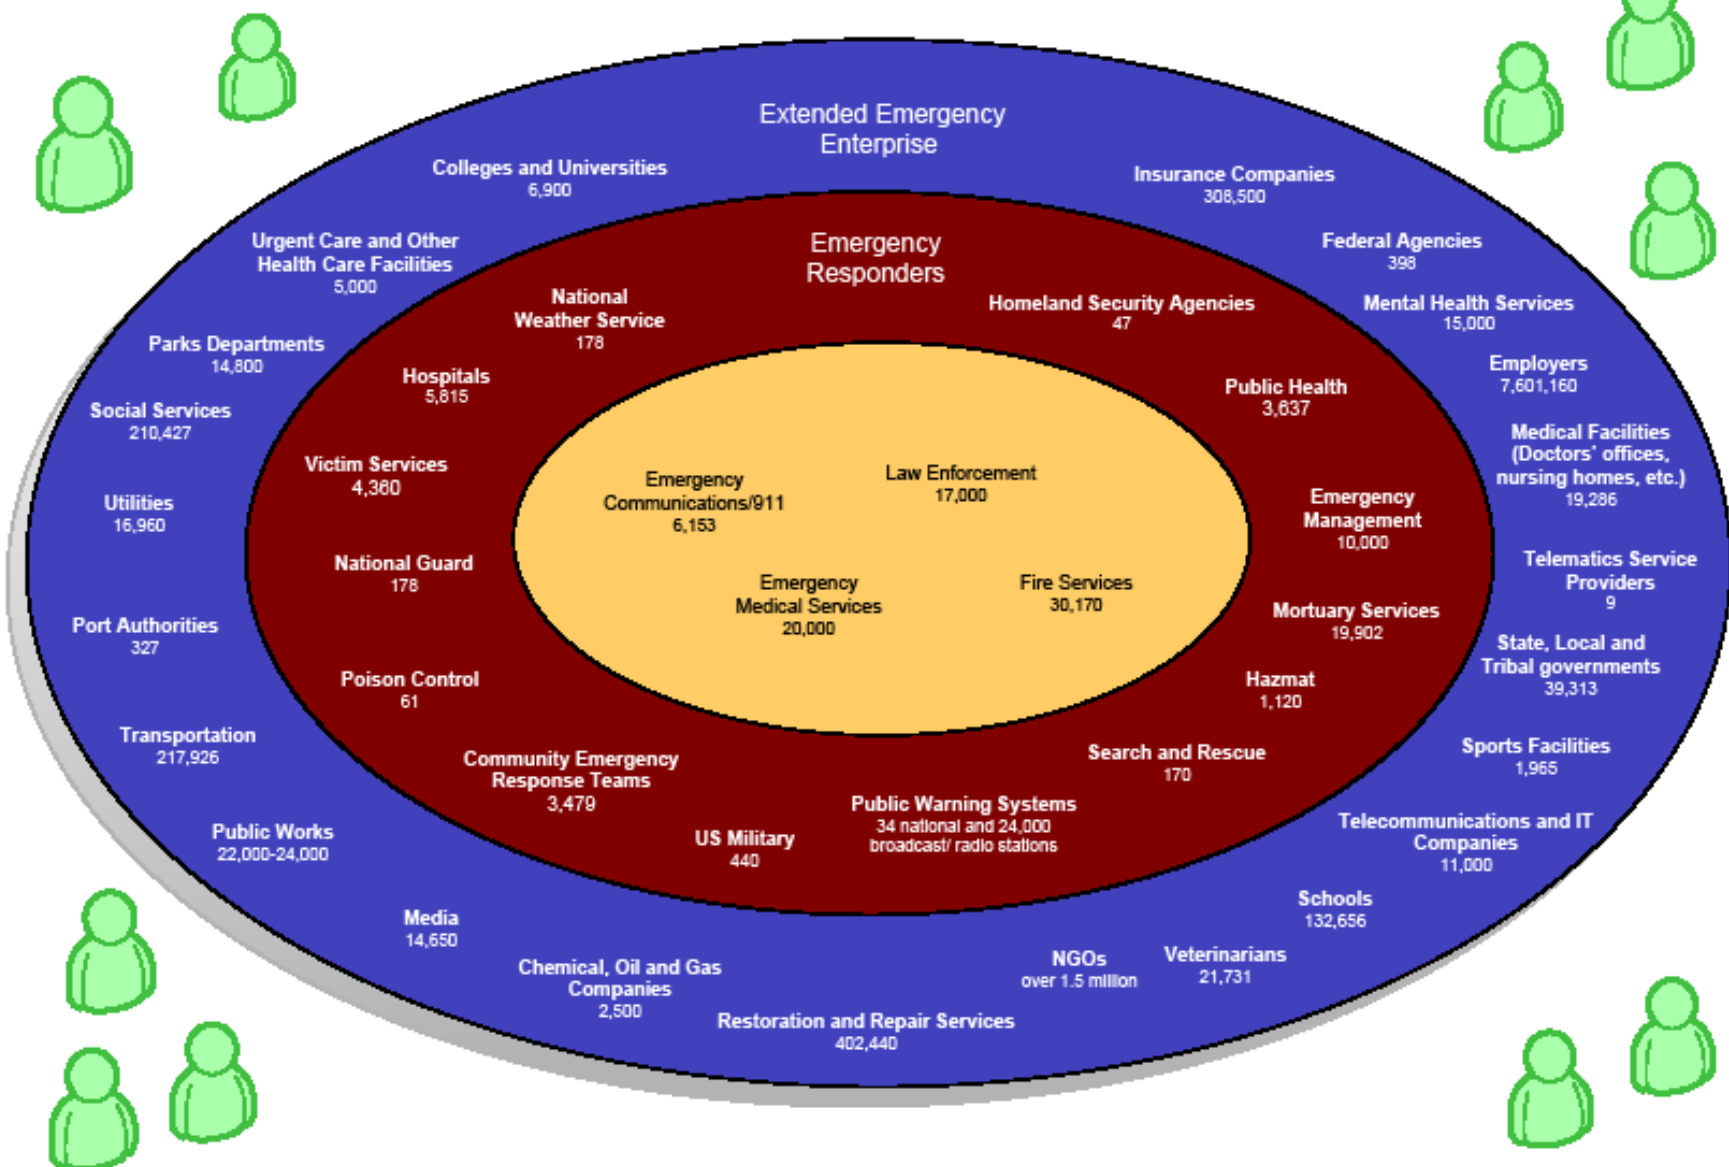

Public

Extended Emergency Enterprise

Emergency Responders

Emergency Communications/911
6,153

Law Enforcement
17,000

Emergency Medical Services
20,000

Fire Services
30,170

VIRTUAL USA

TM

“Within a few days of the actual explosion (e.g.: oil spill), Louisiana, Alabama and Florida quickly coordinated the sharing of each states data in our individually operated state platforms, which was also able to share with the Virtual USA platform. We have benefited from one another and this was all possible through the relationships that have been established through our collaboration in the vUSA pilot”