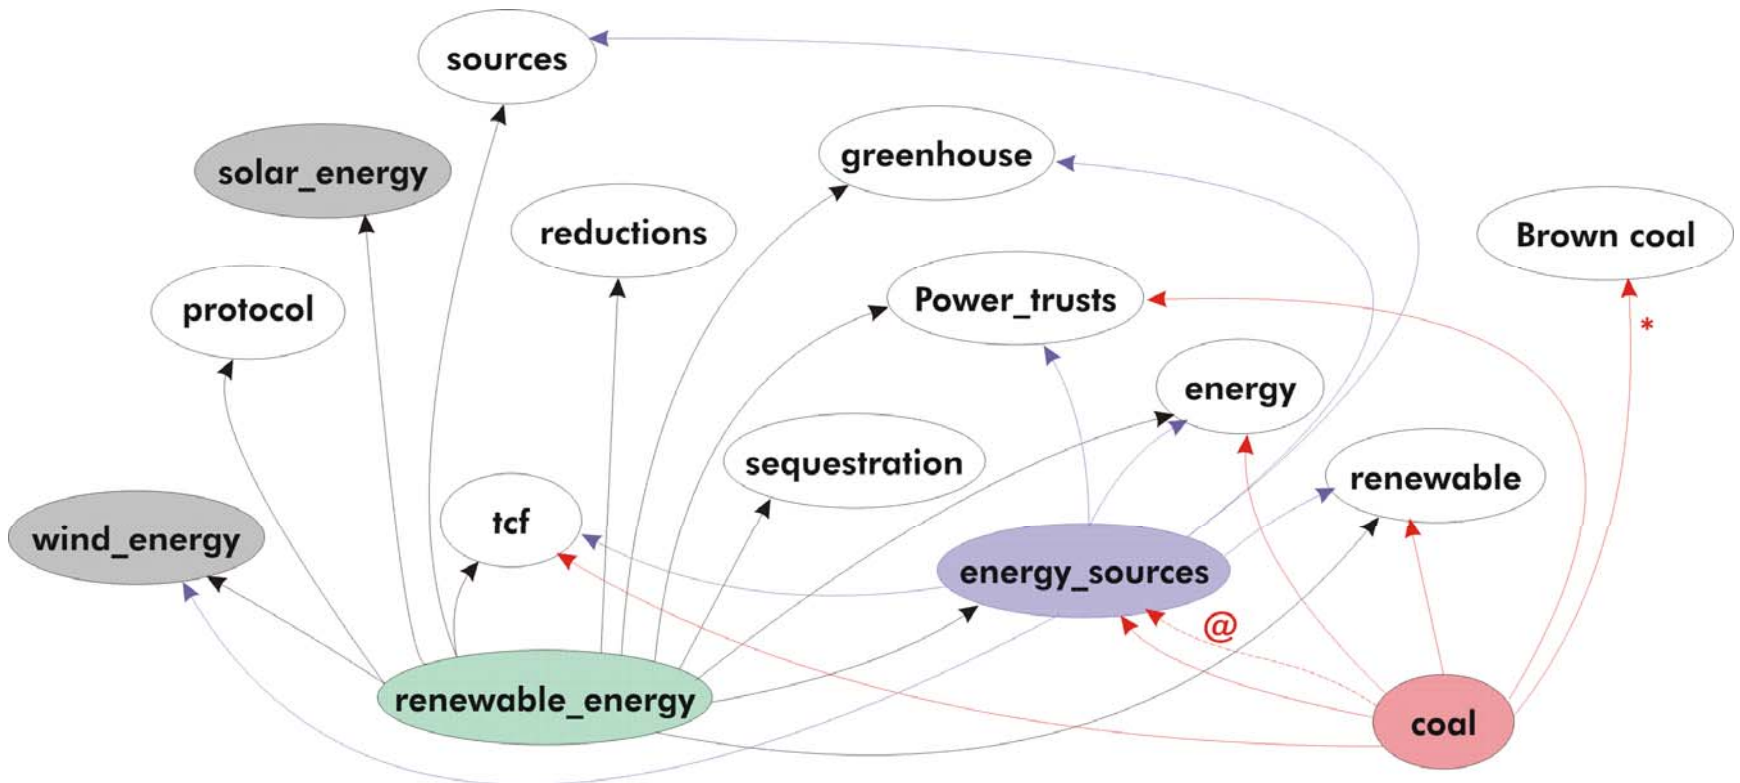

Page Level

- **Renewable** (174 000)
- **Energy** (97 000)
- **Emissions** (28 000)

...

- **Funding** (1600)
- **Wilderness** (1500)
- **Framework Convention** (1500)

Trigger Phrases:

- Methane **IS A** greenhouse gas
- Energy sources **LIKE** gas, crude oil...

WordNet:

- Lexical dictionary
- Disambiguation (**Vector Space Model**) required

Trigger Phrases

- Mining Company
- Raw Materials
- Fossil Fuels
- ...
- Environment ministry
- Social Forum
- Warming danger

Wordnet

- Hyponyms :
 - Anthractice
 - Steam Coal
 - Brown Coal
- ...
- Synonym/Hypernyms
 - Sense 1: Fossil Fuel, Vegetable Matter
 - Sense 2: Ember, Coal

Combining Data: 1. Semantic Network

Combining Data: 1. Semantic Network