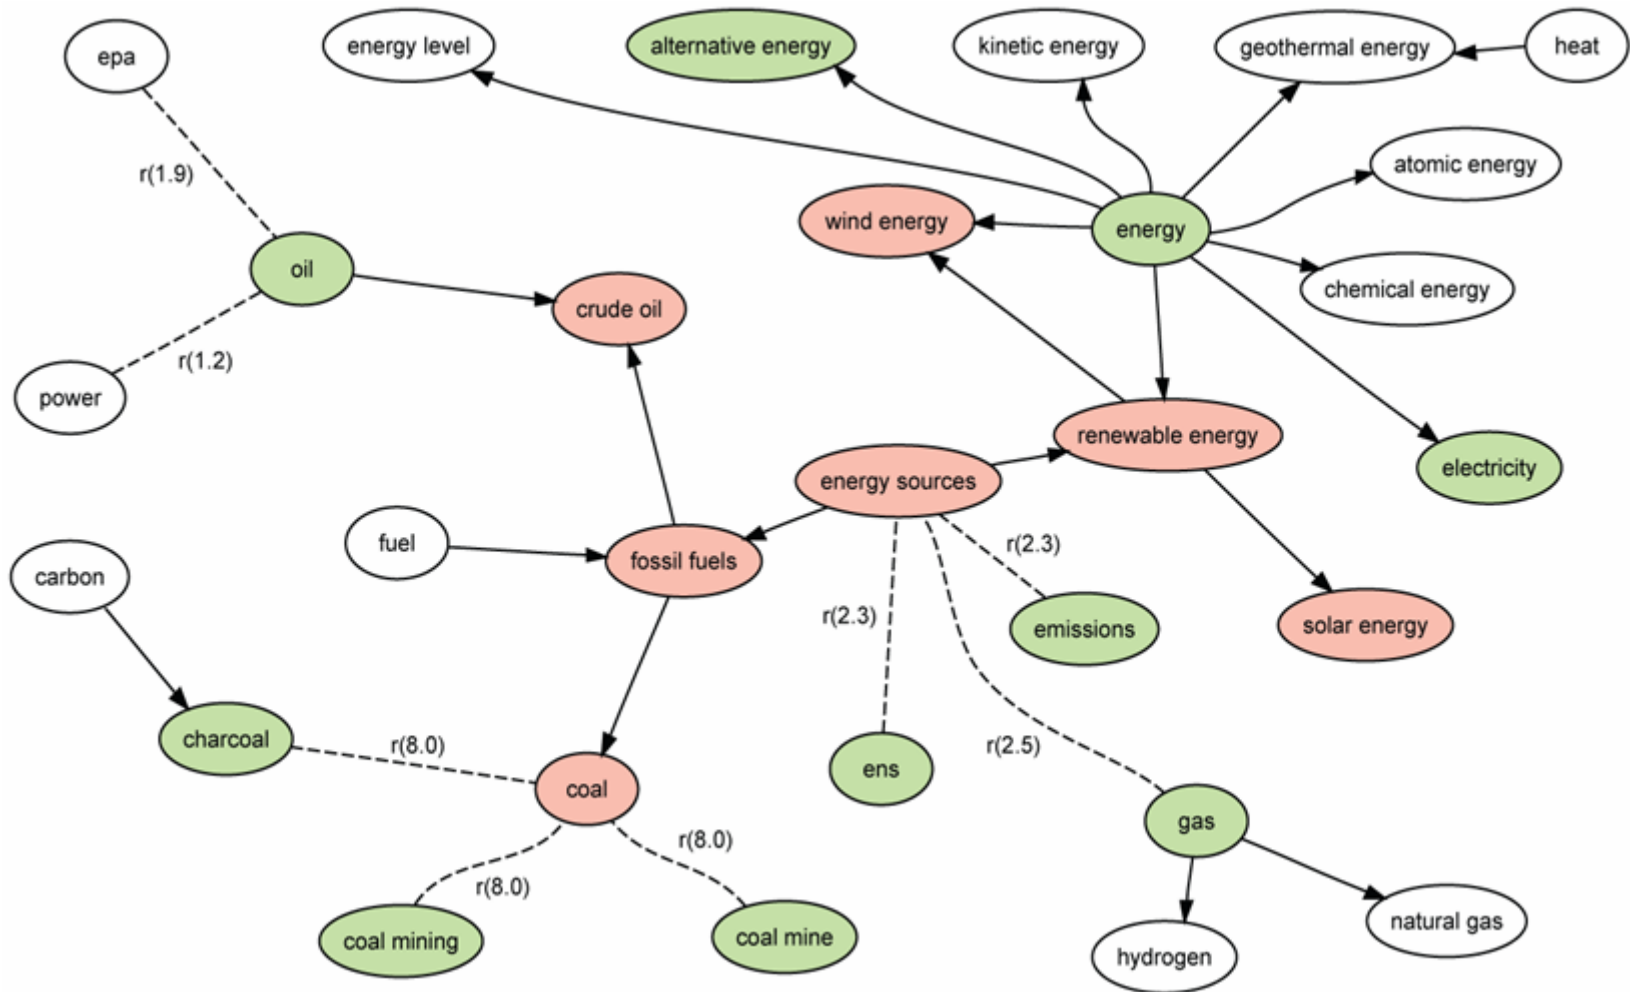

Wordnet

- Hyponyms :
 - Anthractice
 - Steam Coal
 - Brown Coal
- ...
- Synonym/Hypernyms
 - Sense 1: Fossil Fuel, Vegetable Matter
 - Sense 2: Ember, Coal

Combining Data: 1. Semantic Network

Combining Data: 1. Semantic Network

Combining Data: 2. Spreading Activation

- **Head Nouns:**
 - Renewable Energy, Solar Energy → Energy
- **WordNet:**
 - Electricity → Energy
- **Spreading Activation**
 - closest related Node
→ no type of the relationship
 - Type: Subsumption: $P(x | y) > 0.8$ and $P(y | x) < 1$

New Nodes Positions

Result: Extended Ontology

- **Transformation: better defined heuristics**
- **Multicorpus Analysis**
- **Integration into the IDIOM Project**
Information Diffusion across International Online Media
 - Track the diffusion of Web Content.
 - Visualisation of Semantic Structures
 - Automated Ontology Extension