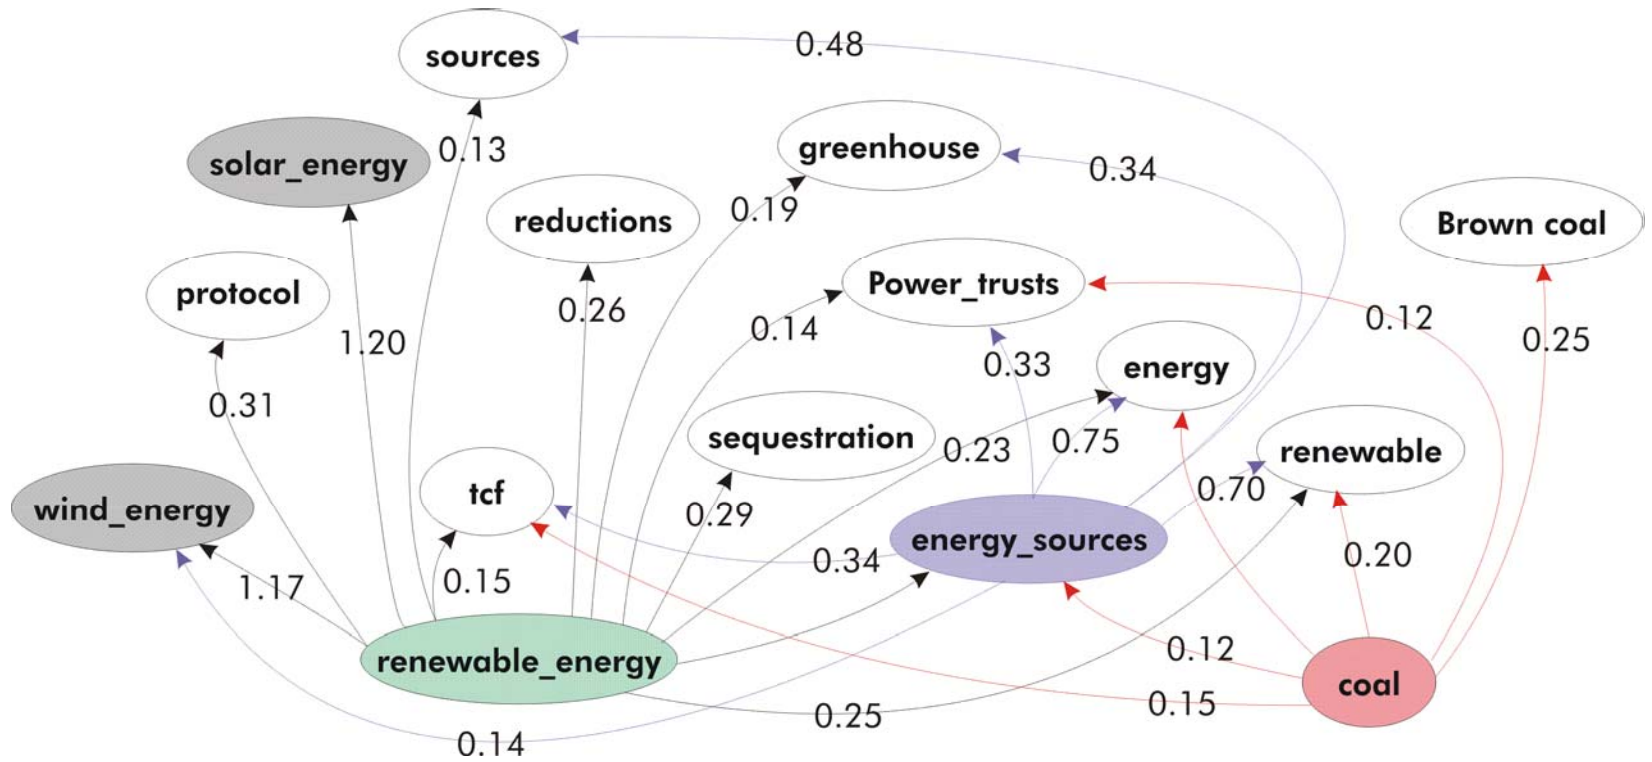

Page Level

- **Renewable** (174 000)
- **Energy** (97 000)
- **Emissions** (28 000)

...

- **Funding** (1600)
- **Wilderness** (1500)
- **Framework Convention** (1500)

Trigger Phrases:

- Methane **IS A** greenhouse gas
- Energy sources **LIKE** gas, crude oil...

Wordnet

- Hyponyms :
 - Anthractice
 - Steam Coal
 - Brown Coal
- ...
- Synonym/Hypernyms
 - Sense 1: Fossil Fuel, Vegetable Matter
 - Sense 2: Ember, Coal

Combining Data: 1. Semantic Network

Combining Data: 1. Semantic Network

Combining Data: 2. Spreading Activation

- **Head Nouns:**
 - Renewable Energy, Solar Energy → Energy
- **WordNet:**
 - Electricity → Energy
- **Spreading Activation**
 - closest related Node
→ no type of the relationship
 - Type: Subsumption: $P(x | y) > 0.8$ and $P(y | x) < 1$