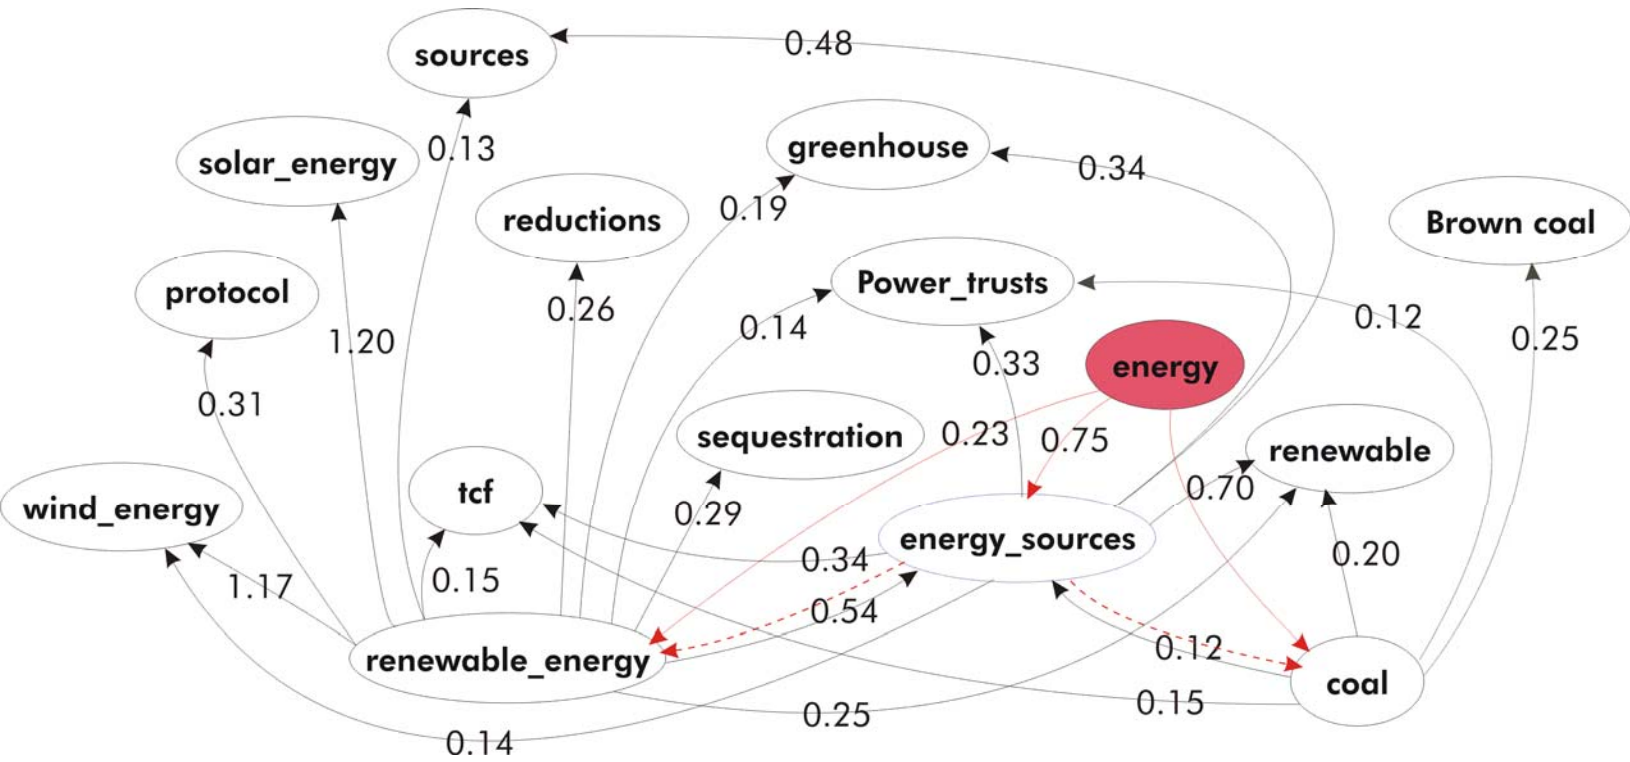

New Nodes Positions