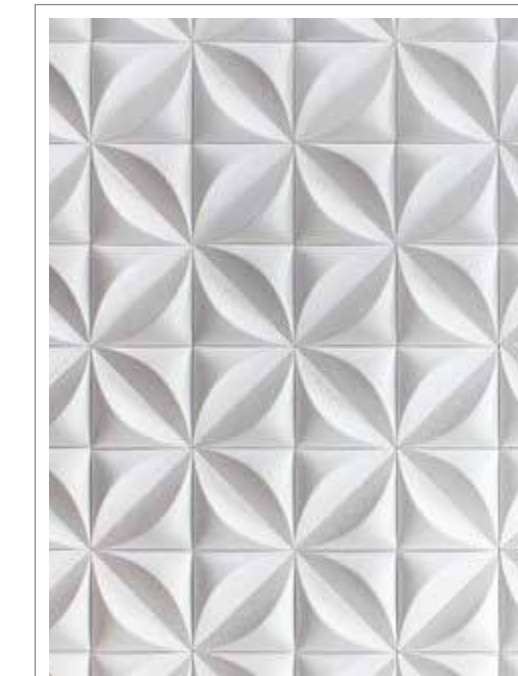

WALL FINISH
CEMENT TILE