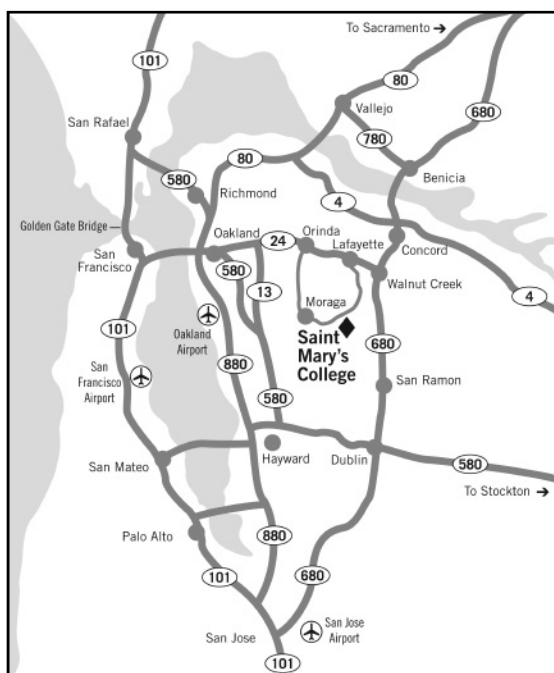

THE CAMPUS

The Saint Mary's College campus is located in the rolling hills of the Moraga Valley. The 420-acre campus offers spaciousness and beauty with proximity to the cultural centers of the San Francisco Bay Area.

From San Francisco Bay Bridge or San Rafael / Richmond Bridge:

Take Highway 580 toward Hayward, and then Highway 24 toward Walnut Creek. Once through the Caldecott Tunnel, take the second exit, which will be marked Orinda/Moraga. Turn right and follow Moraga Way about five miles. Turn left onto Moraga Road, then right onto Saint Mary's Road. The College is about one mile further on the right.

From Walnut Creek / Highway 680:

Take Highway 24 west (Oakland direction) to the Central Lafayette exit. Go right under freeway, right onto Mt. Diablo Blvd. one block, left onto Moraga Road 1/3 mile, and left onto Saint Mary's Road about four miles. The College will be on the left.

From BART (Bay Area Rapid Transit):

Take the SFO/Millbrae–Pittsburg/Bay Point train to either the Orinda or the Lafayette station. From there, take the County Connection bus (Route 106) to Saint Mary's College. County Connection buses operate to and from the College from approximately 6 a.m. until 6 p.m., Monday through Saturday. Buses also run from 9:30 p.m. to 1:25 a.m. on Thursday and Friday, from 6:30 p.m. to 1:25 a.m. on Saturday, and from noon to 1:25 a.m. on Sunday. For exact times of bus schedules or more information, phone County Connection at (925) 676-7500.