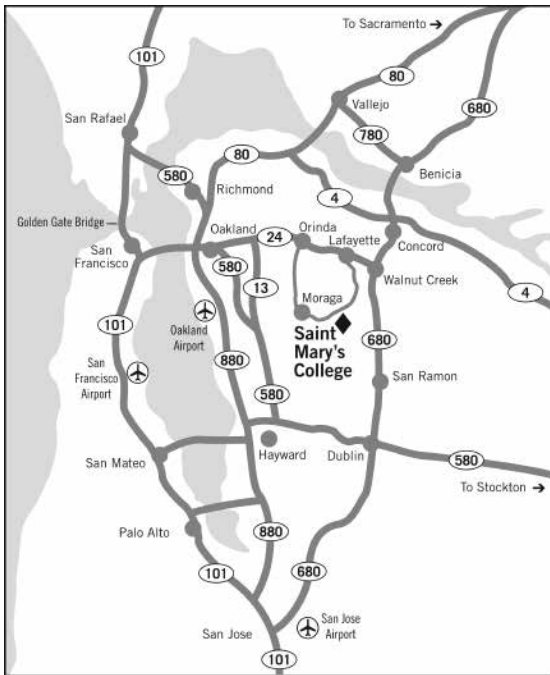

THE CAMPUS

The Saint Mary's College campus is located in the rolling hills of the Moraga Valley. The 420-acre campus offers spaciousness and beauty with proximity to the cultural centers of the San Francisco Bay Area.

From San Francisco Bay Bridge or San Rafael/Richmond Bridge:

Take Highway 580 toward Hayward and then Highway 24 toward Walnut Creek. Once through the Caldecott Tunnel, take the second exit, which will be marked Orinda/Moraga. Turn right and follow Moraga Way about five miles. Turn left onto Moraga Road, then right onto Saint Mary's Road. The College is about one mile further on the right.

From Walnut Creek/Highway 680:

Take Highway 24 west (Oakland direction) to the Central Lafayette exit. Go right under freeway, right onto Mt. Diablo Blvd. one block, left onto Moraga Road 1/3 mile, and left onto Saint Mary's Road about four miles. The College will be on the left.

From BART (Bay Area Rapid Transit):

Take the SFO/Millbrae–Pittsburg/Bay Point train to either the Orinda or the Lafayette station. From there, take the County Connection bus (Route 106) to Saint Mary's College. County Connection buses operate to and from the College from approximately 6 a.m. until 6 p.m., Monday through Saturday. Buses also run from 9:30 p.m. to 1:25 a.m. on Thursday and Friday, from 6:30 p.m. to 1:25 a.m. on Saturday, and from noon to 1:25 a.m. on Sunday. For exact times of bus schedules or more information, phone County Connection at (925) 676-7500.