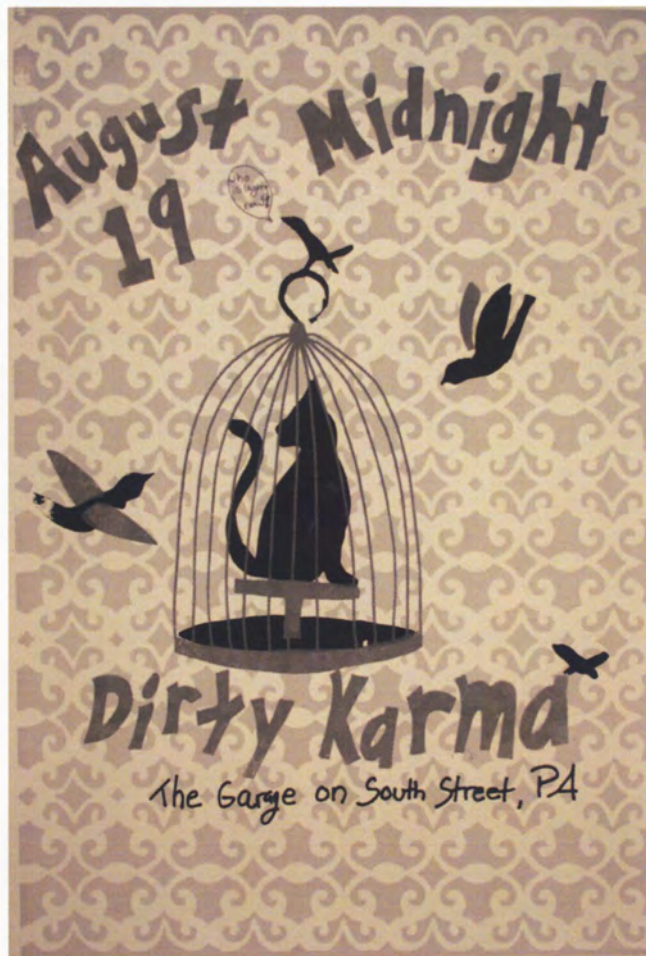

MMMBANANABMMM
Screenprint, 13 x 12.5 inches

John Mitchell

BE A LAMP UNTO YOURSELF
Screenprint, 15.5 x 12 inches

Christina Pora

FLOATING
Screenprint & Collage, 19 x 8.25 inches

Christina Pora

DIRTY KARMA
Screenprint & Collage, 15.5 x 11 inches