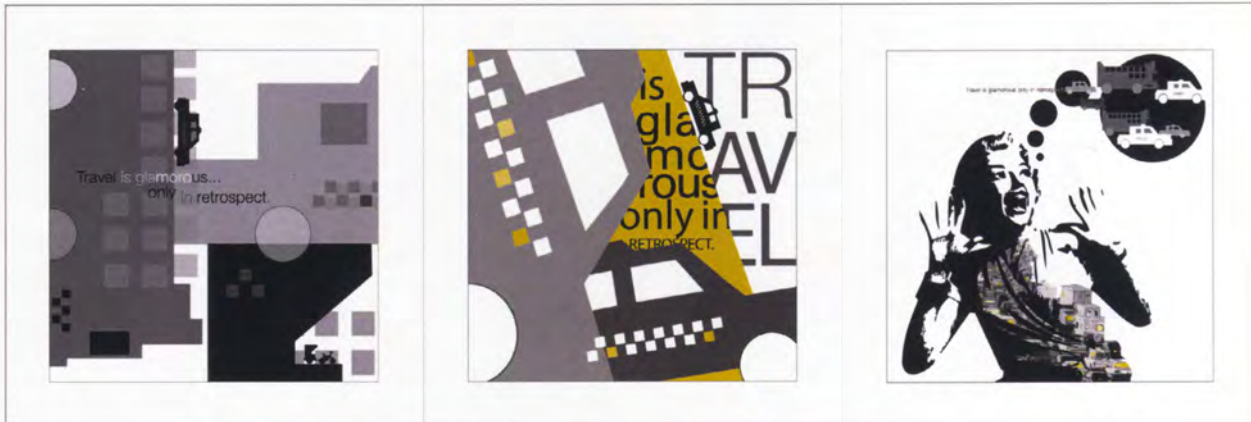

Dana Orson

TRAVEL (SERIES)
Poster, 10 x 3.5 inches