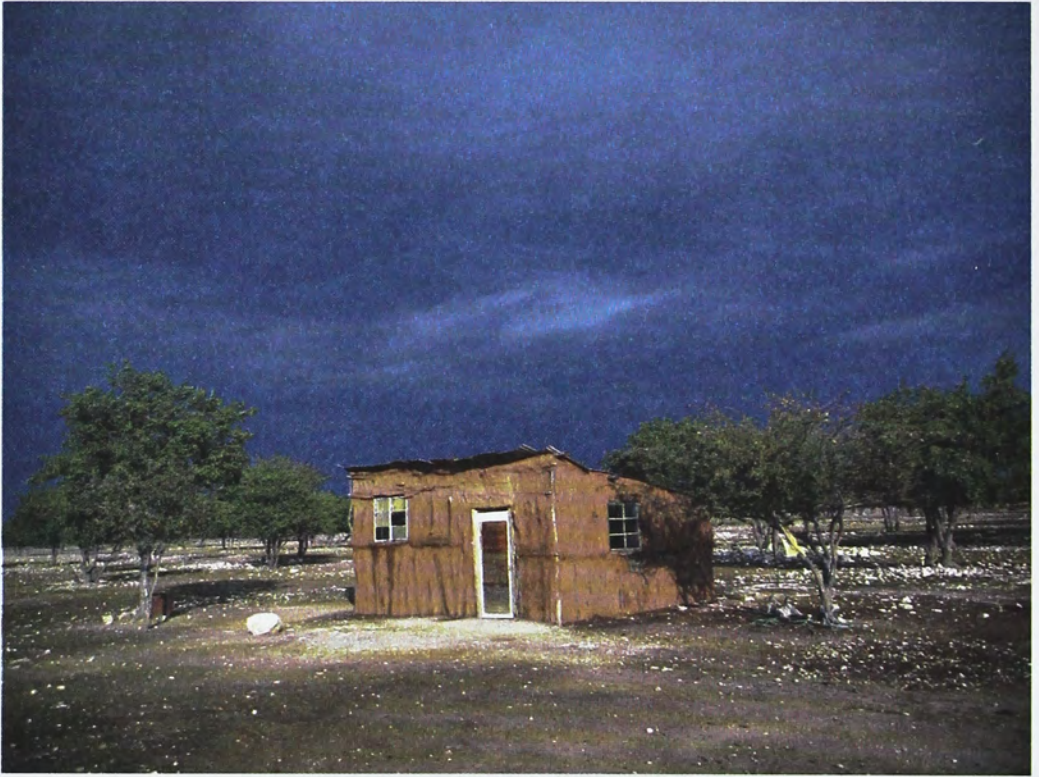

The Echo

Volume 2014 *The Echo*

Article 24

2014

Rugged Exposure

Rhodes Hambrick

Follow this and additional works at: <http://scholarexchange.furman.edu/echo>

 Part of the [Creative Writing Commons](#), [Fine Arts Commons](#), [Illustration Commons](#), and the [Photography Commons](#)

Recommended Citation

Hambrick, Rhodes (2014) "Rugged Exposure," *The Echo*: Vol. 2014, Article 24.
Available at: <http://scholarexchange.furman.edu/echo/vol2014/iss2014/24>

This Photography is made available online by Journals, part of the Furman University Scholar Exchange (FUSE). It has been accepted for inclusion in The Echo by an authorized FUSE administrator. For terms of use, please refer to the [FUSE Institutional Repository Guidelines](#). For more information, please contact scholarexchange@furman.edu.

RUGGED EXPOSURE

This photo was taken immediately after a storm broke at my rural homestay site in Khorixas, Namibia.

Rhodes Hambrick, digital photography