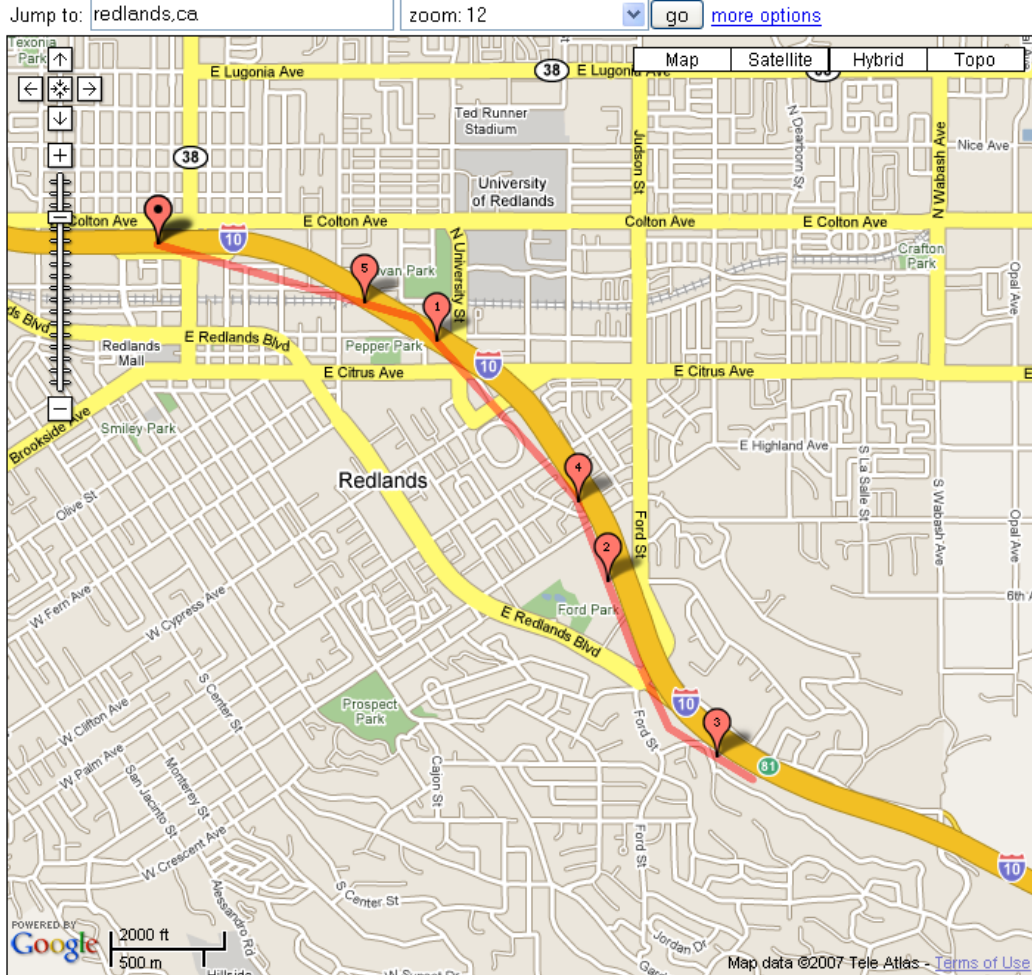

Gmaps Pedometer

Recording...
Undo last point
☒ english ☐ metric
Total Distance: miles
Last Leg: miles
Turn [off](#) mile markers
Turn [on](#) calorie counter
Elevation: off [small](#) [large](#)
[Complete](#) there and back route

[Save route](#)
[Clear points and start over](#)
[Print map](#)
[Export as GPX](#) (external link)

[Message Board (Mileposts)](#) | [FAQ](#) | [About](#) |
[Usage Instructions](#) | [Acknowledgements](#) |
[Change History](#) |
(All links open in a new window)

See the [Change History](#) for most recent updates

Prepare to be Shocked

Millions have already taken this amazing test. What's your Real Age?
www.RealAge.com

The All-New BlackBerry®

Powerful, Smart & Available On Multiple Carriers. Keep Your Plan.
www.BlackBerry.com/YourChoice