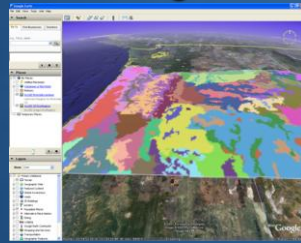

Soon We'll Be Fusing Everything

Providing New Possibilities for Sharing, Integrating and Using

- Creating Mashups among GIS Servers
- Integrating Consumer Basemaps with GIS Data
- Publishing GIS Services into Consumer Viewers
- Integrating Georeferenced Web Content (Geo-RSS, Photos, Documents . . .)

Google

Microsoft

ArcGIS

*Integrating Professional GIS
with Everything on the Web*

. . . Extending the Geographic Approach