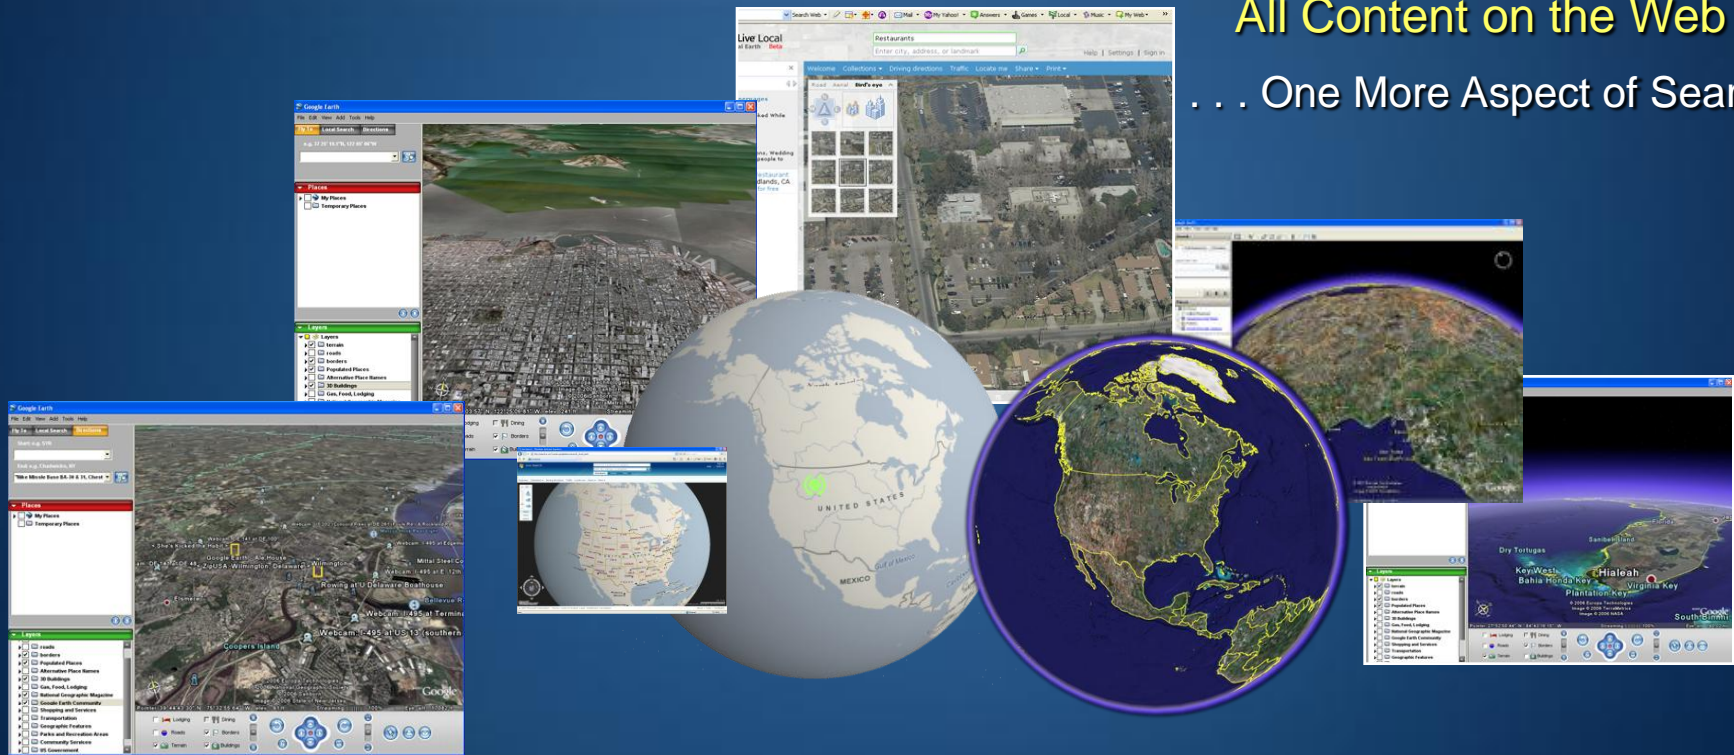

A Geographer's role in a Google Maps World

Jeremy Bartley
ESRI

It is a good time to be a Geographer.

Microsoft, Google, Yahoo, and others are pushing geographic awareness to the general public

Providing Image Basemaps for the World

For Consumer Focused Geospatial Visualization and Mashups

Their Vision is to Georeference

All Content on the Web

... One More Aspect of Search

... They are Demonstrating the Reach and Value of the Web Environment