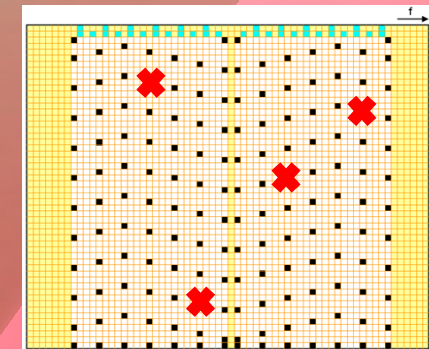

...might also happen to communication signals!

Professional
Users