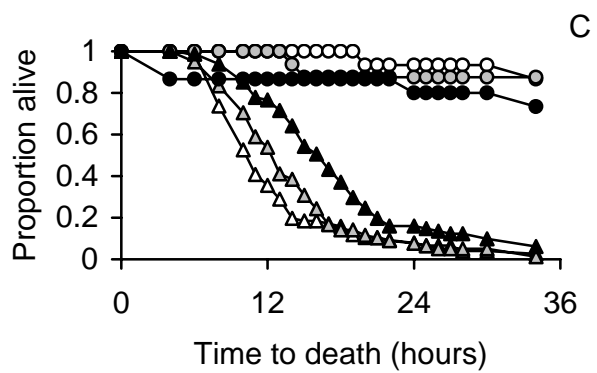

Fig. S3 Effect of diet on immunosenescence. Age of flies was (A) 7 days, (B) 20 days, (C) 34 days, and (D) 48 days. The sucrose and yeast concentration ranged from 7% (white symbols) to 11% (gray symbols) to 16% (black symbols). Flies were infected with either sterile broth (control: circles) or bacteria (treatment: triangles). Bacteria were either Gram-negative *Pseudomonas aeruginosa* (left panels) or Gram-positive *Lactococcus lactis* (right panels).

Fig. S4 Effect of diet on age-related changes in cold-stress resilience. Age of flies was (A) 5 days, (B) 18 days, (C) 33 days, and (D) 43 days. The sucrose and yeast concentration ranged from 7% (white symbols) to 11% (gray symbols) to 16% (black symbols).

Table S1 Life tables for data of Fig. 1, S1, S2, S3 and S4.

This material is available as part of the online article from:

<http://www.blackwell-synergy.com/doi/abs/10.1111/j.1474-9726.2006.00261.x>

(This link will take you to the article abstract).