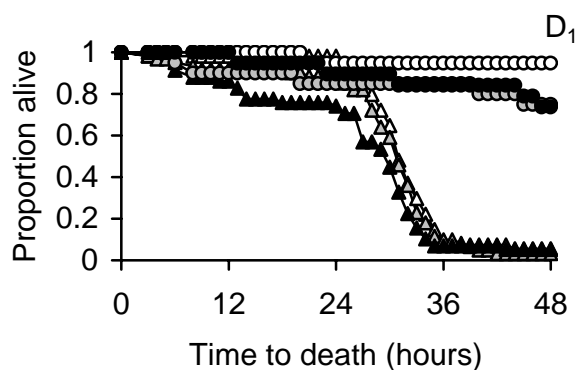

Table S1 Life tables for data of Fig. 1, S1, S2, S3 and S4.

This material is available as part of the online article from:

<http://www.blackwell-synergy.com/doi/abs/10.1111/j.1474-9726.2006.00261.x>

(This link will take you to the article abstract).

Fig. S2 Oxidative stress

Fig. S3 Immunity

Fig. S4 Cold stress

Fig. S1 Starvation

age	diet	treatment	vial	x	n(x)	d(x)	c(x)	
4	7% control			1	0	15	0	0
4	7% control			1	12	15	0	0
4	7% control			1	18	15	0	0
4	7% control			1	24	15	0	0
4	7% control			1	26	15	0	0
4	7% control			1	28	15	0	0
4	7% control			1	30	15	0	0
4	7% control			1	32	15	0	0
4	7% control			1	34	15	0	0
4	7% control			1	36	15	0	0
4	7% control			1	38	15	0	0
4	7% control			1	40	15	0	0
4	7% control			1	42	15	0	0
4	7% control			1	43	15	0	0
4	7% control			1	44	15	0	0
4	7% control			1	46	15	0	0
4	7% control			1	48	15	0	0
4	7% control			1	50	15	0	0
4	7% control			1	52	15	0	0
4	7% control			1	54	15	0	0
4	7% control			1	56	15	0	0
4	7% control			1	58	15	0	0
4	7% control			1	60	15	0	0
4	7% control			1	62	15	0	0
4	7% control			1	64	15	0	0
4	7% control			1	66	15	0	0
4	7% control			1	68	15	0	0
4	7% control			1	70	15	0	0
4	7% control			1	72	15	0	0
4	7% control			1	74	15	0	0
4	7% control			1	78	15	0	0
4	7% control			1	80	15	0	0
4	7% control			1	82	15	0	0
4	7% control			1	84	15	0	0
4	7% control			1	86	15	0	0
4	7% control			1	88	15	0	0
4	7% control			1	90	15	0	0
4	7% control			1	92	15	0	0
4	7% control			1	94	15	0	0
4	7% control			1	96	15	0	0
4	7% control			1	100	15	0	0
4	7% control			1	104	15	0	0
4	7% control			1	106	15	0	0
4	7% control			1	108	15	0	0
4	7% control			1	110	15	0	0
4	7% control			1	112	15	0	15
4	7% control			1				
4	7% control			1				
4	7% control			1				
4	7% control			1				
4	7% control			1				
4	7% starved			1	0	17	0	0
4	7% starved			1	12	17	0	0
4	7% starved			1	18	17	0	0
4	7% starved			1	24	17	0	0