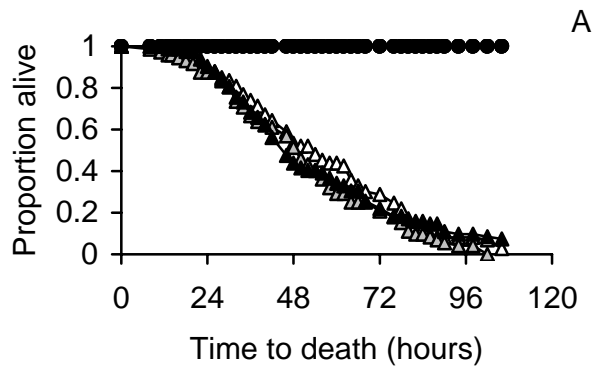

Fig. S3 Effect of diet on immunosenescence. Age of flies was (A) 7 days, (B) 20 days, (C) 34 days, and (D) 48 days. The sucrose and yeast concentration ranged from 7% (white symbols) to 11% (gray symbols) to 16% (black symbols). Flies were infected with either sterile broth (control: circles) or bacteria (treatment: triangles). Bacteria were either Gram-negative *Pseudomonas aeruginosa* (left panels) or Gram-positive *Lactococcus lactis* (right panels).

Fig. S4 Effect of diet on age-related changes in cold-stress resilience. Age of flies was (A) 5 days, (B) 18 days, (C) 33 days, and (D) 43 days. The sucrose and yeast concentration ranged from 7% (white symbols) to 11% (gray symbols) to 16% (black symbols).

Table S1 Life tables for data of Fig. 1, S1, S2, S3 and S4.

This material is available as part of the online article from:

<http://www.blackwell-synergy.com/doi/abs/10.1111/j.1474-9726.2006.00261.x>

(This link will take you to the article abstract).