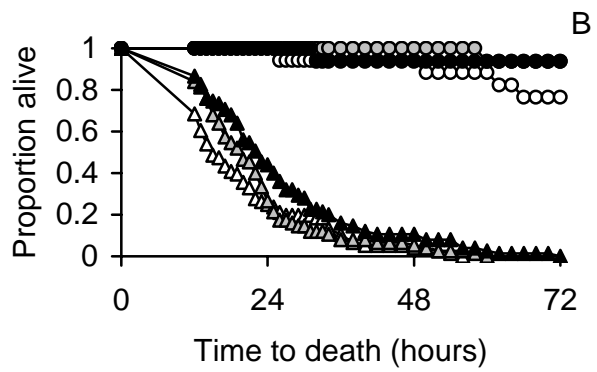

Fig. S3 Effect of diet on immunosenescence. Age of flies was (A) 7 days, (B) 20 days, (C) 34 days, and (D) 48 days. The sucrose and yeast concentration ranged from 7% (white symbols) to 11% (gray symbols) to 16% (black symbols). Flies were infected with either sterile broth (control: circles) or bacteria (treatment: triangles). Bacteria were either Gram-negative *Pseudomonas aeruginosa* (left panels) or Gram-positive *Lactococcus lactis* (right panels).

Fig. S4 Effect of diet on age-related changes in cold-stress resilience. Age of flies was (A) 5 days, (B) 18 days, (C) 33 days, and (D) 43 days. The sucrose and yeast concentration ranged from 7% (white symbols) to 11% (gray symbols) to 16% (black symbols).

Table S1 Life tables for data of Fig. 1, S1, S2, S3 and S4.

This material is available as part of the online article from:

<http://www.blackwell-synergy.com/doi/abs/10.1111/j.1474-9726.2006.00261.x>

(This link will take you to the article abstract).