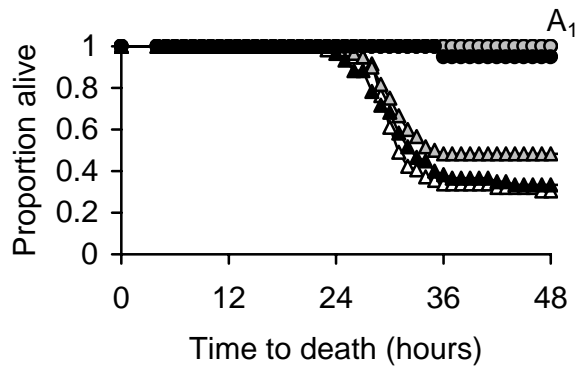

Table S1 Life tables for data of Fig. 1, S1, S2, S3 and S4.

This material is available as part of the online article from:

<http://www.blackwell-synergy.com/doi/abs/10.1111/j.1474-9726.2006.00261.x>

(This link will take you to the article abstract).

Fig. S2 Oxidative stress

Fig. S3 Immunity

Fig. S4 Cold stress

Fig. S1 Starvation

age	diet	treatment	vial	x	n(x)	d(x)	c(x)	
4	7% control			1	0	15	0	0
4	7% control			1	12	15	0	0
4	7% control			1	18	15	0	0
4	7% control			1	24	15	0	0
4	7% control			1	26	15	0	0
4	7% control			1	28	15	0	0
4	7% control			1	30	15	0	0
4	7% control			1	32	15	0	0
4	7% control			1	34	15	0	0
4	7% control			1	36	15	0	0
4	7% control			1	38	15	0	0
4	7% control			1	40	15	0	0
4	7% control			1	42	15	0	0
4	7% control			1	43	15	0	0
4	7% control			1	44	15	0	0
4	7% control			1	46	15	0	0
4	7% control			1	48	15	0	0
4	7% control			1	50	15	0	0
4	7% control			1	52	15	0	0
4	7% control			1	54	15	0	0
4	7% control			1	56	15	0	0
4	7% control			1	58	15	0	0
4	7% control			1	60	15	0	0
4	7% control			1	62	15	0	0
4	7% control			1	64	15	0	0
4	7% control			1	66	15	0	0
4	7% control			1	68	15	0	0
4	7% control			1	70	15	0	0
4	7% control			1	72	15	0	0
4	7% control			1	74	15	0	0
4	7% control			1	78	15	0	0
4	7% control			1	80	15	0	0
4	7% control			1	82	15	0	0
4	7% control			1	84	15	0	0
4	7% control			1	86	15	0	0
4	7% control			1	88	15	0	0
4	7% control			1	90	15	0	0
4	7% control			1	92	15	0	0
4	7% control			1	94	15	0	0
4	7% control			1	96	15	0	0
4	7% control			1	100	15	0	0
4	7% control			1	104	15	0	0
4	7% control			1	106	15	0	0
4	7% control			1	108	15	0	0
4	7% control			1	110	15	0	0
4	7% control			1	112	15	0	15
4	7% control			1				
4	7% control			1				
4	7% control			1				
4	7% control			1				
4	7% control			1				
4	7% starved			1	0	17	0	0
4	7% starved			1	12	17	0	0
4	7% starved			1	18	17	0	0
4	7% starved			1	24	17	0	0