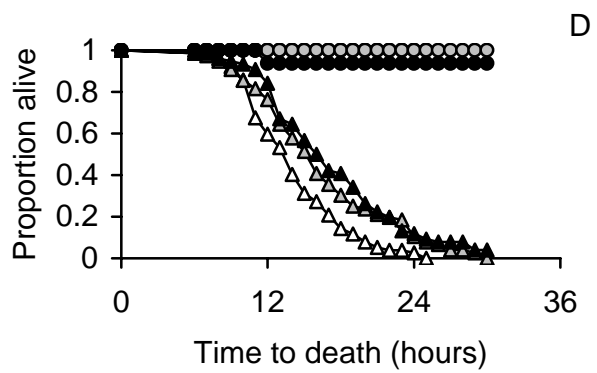

Fig. S3 Effect of diet on immunosenescence. Age of flies was (A) 7 days, (B) 20 days, (C) 34 days, and (D) 48 days. The sucrose and yeast concentration ranged from 7% (white symbols) to 11% (gray symbols) to 16% (black symbols). Flies were infected with either sterile broth (control: circles) or bacteria (treatment: triangles). Bacteria were either Gram-negative *Pseudomonas aeruginosa* (left panels) or Gram-positive *Lactococcus lactis* (right panels).

Fig. S4 Effect of diet on age-related changes in cold-stress resilience. Age of flies was (A) 5 days, (B) 18 days, (C) 33 days, and (D) 43 days. The sucrose and yeast concentration ranged from 7% (white symbols) to 11% (gray symbols) to 16% (black symbols).

Table S1 Life tables for data of Fig. 1, S1, S2, S3 and S4.

This material is available as part of the online article from:

<http://www.blackwell-synergy.com/doi/abs/10.1111/j.1474-9726.2006.00261.x>

(This link will take you to the article abstract).