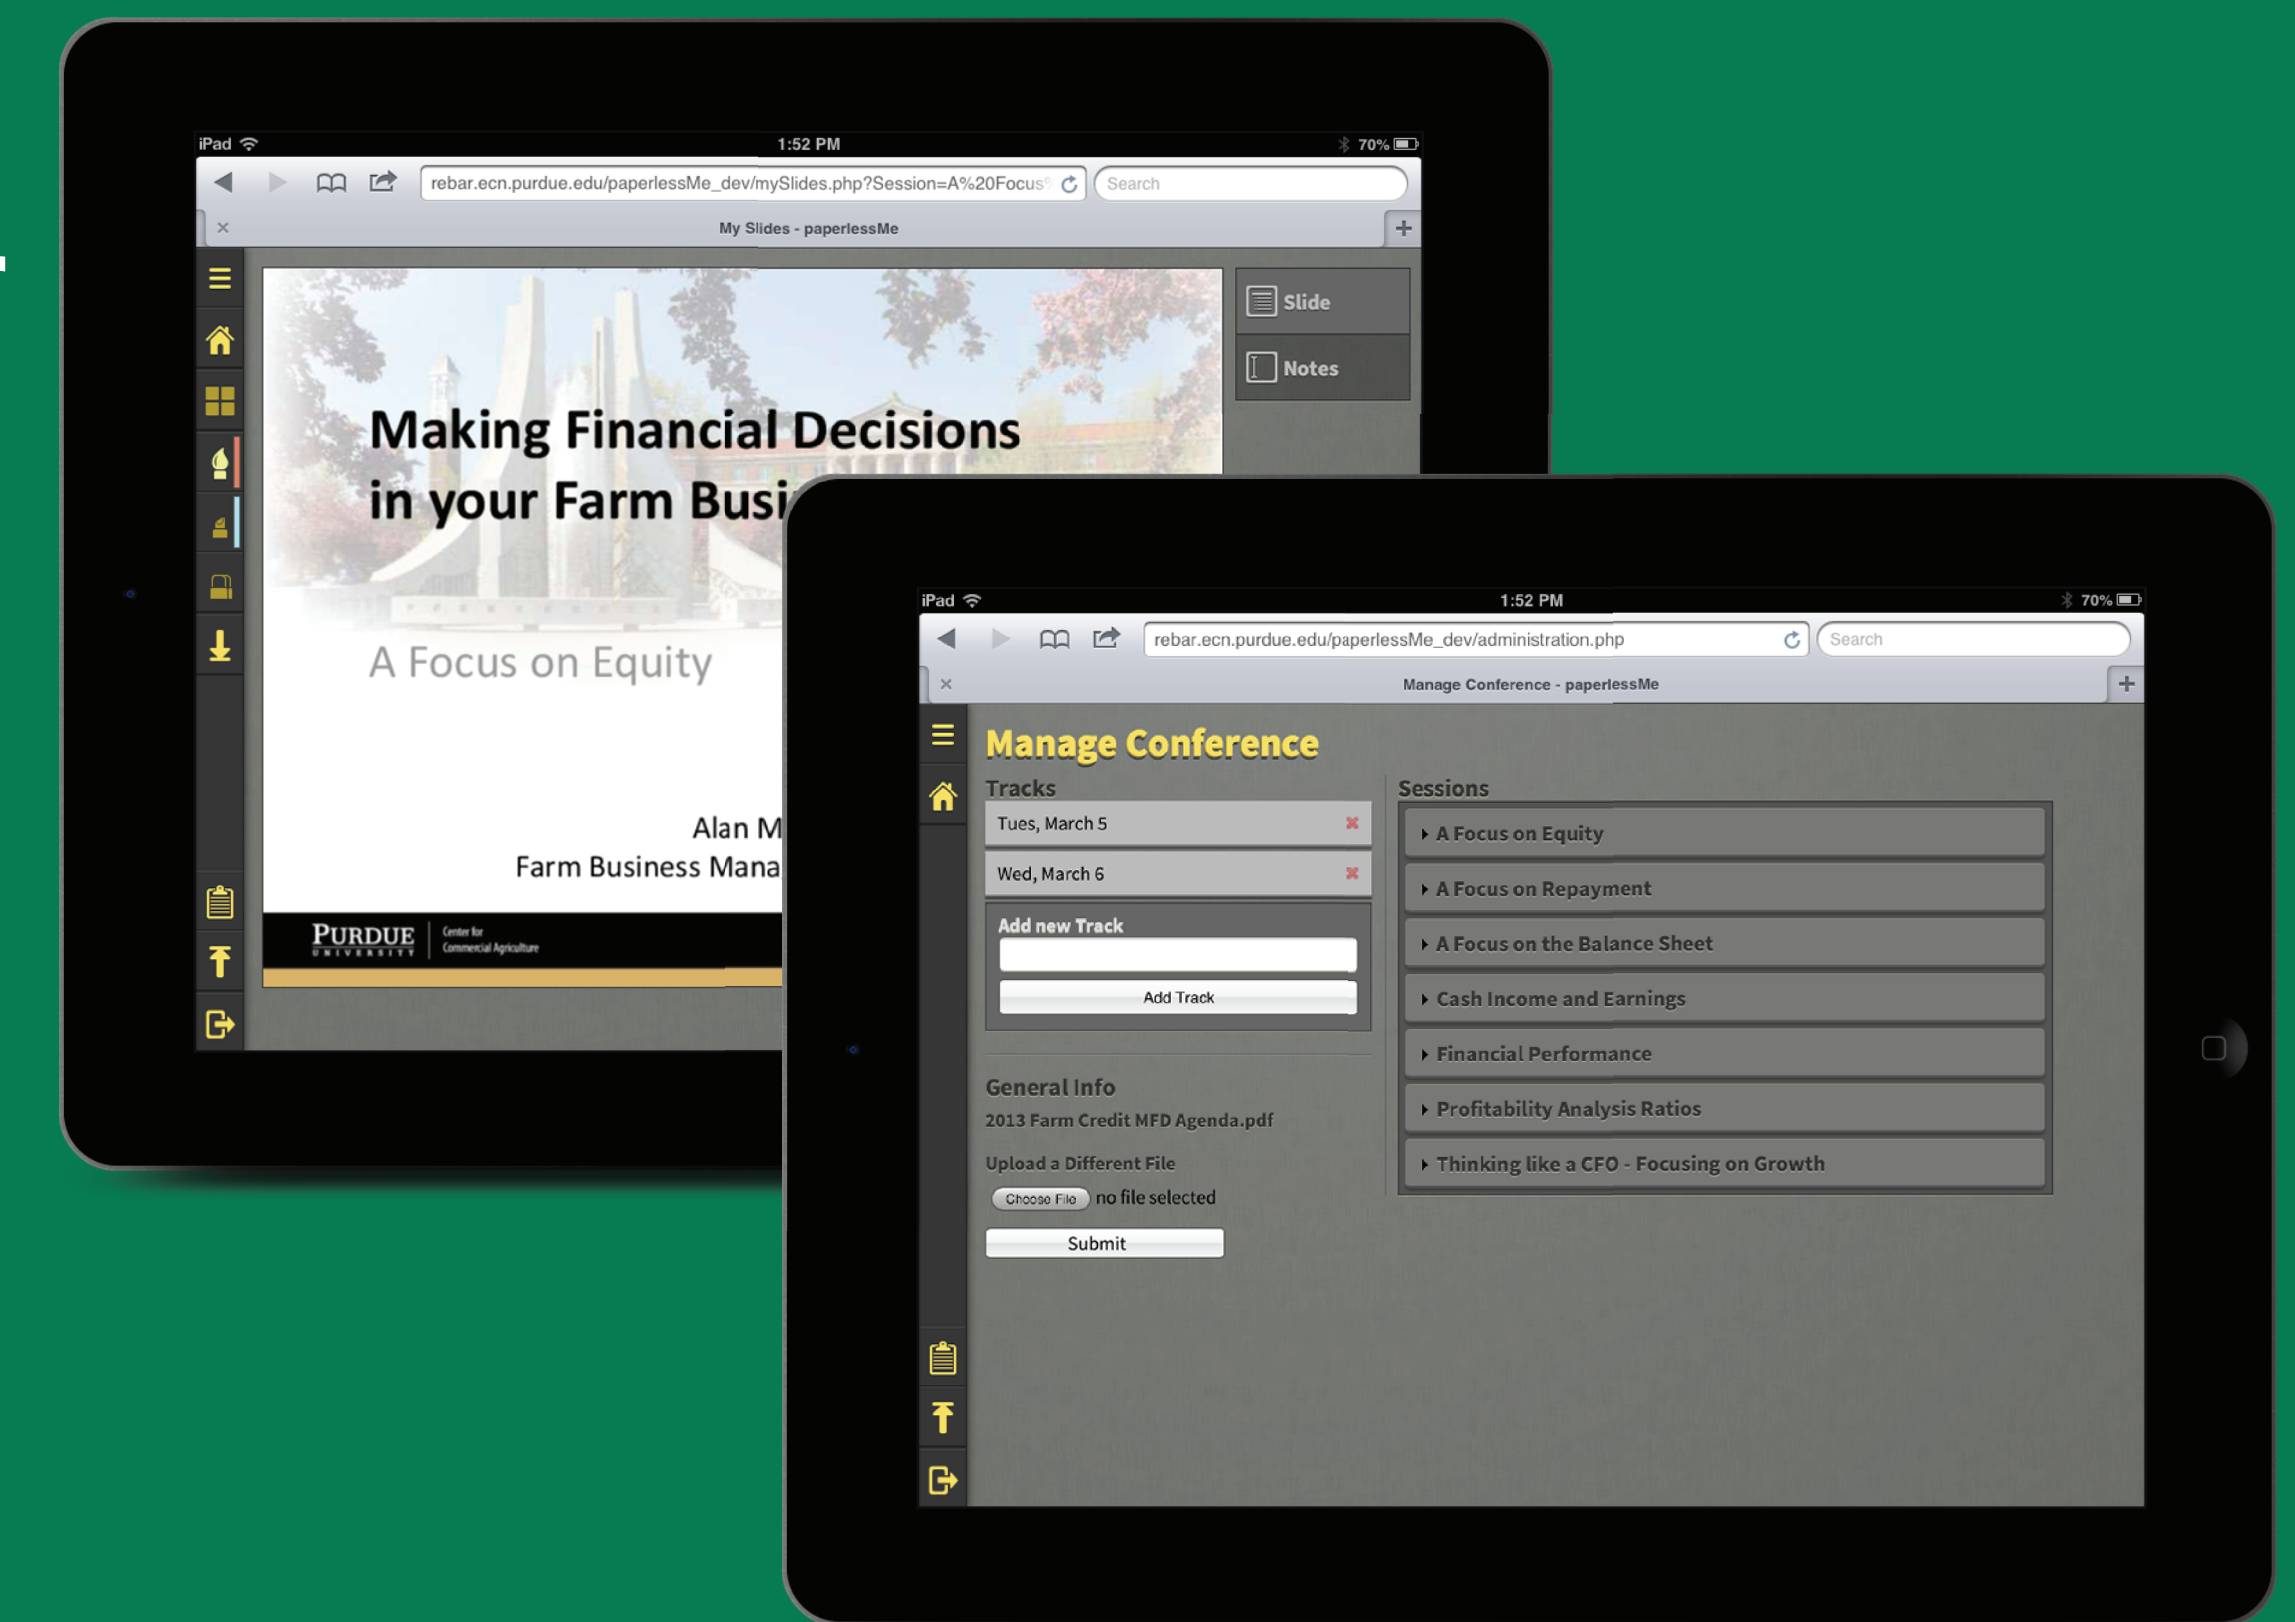

Mobile Website

- Responsive design
- Provides a mobile view of your website content
- Readable on any mobile device

Training Site

- Web portal for LTAP Training Events that includes information, agenda, and one-step registration
- QR code-based on-site check-in using iPhone or iPad
- Built into existing LTAP web presence

PaperlessMe

- Mobile web app for tablets
- Draw notes on slides or handouts
- Used for conferences
- Saves time and money by reducing handouts
- Create and manage conference schedules

In partnership with