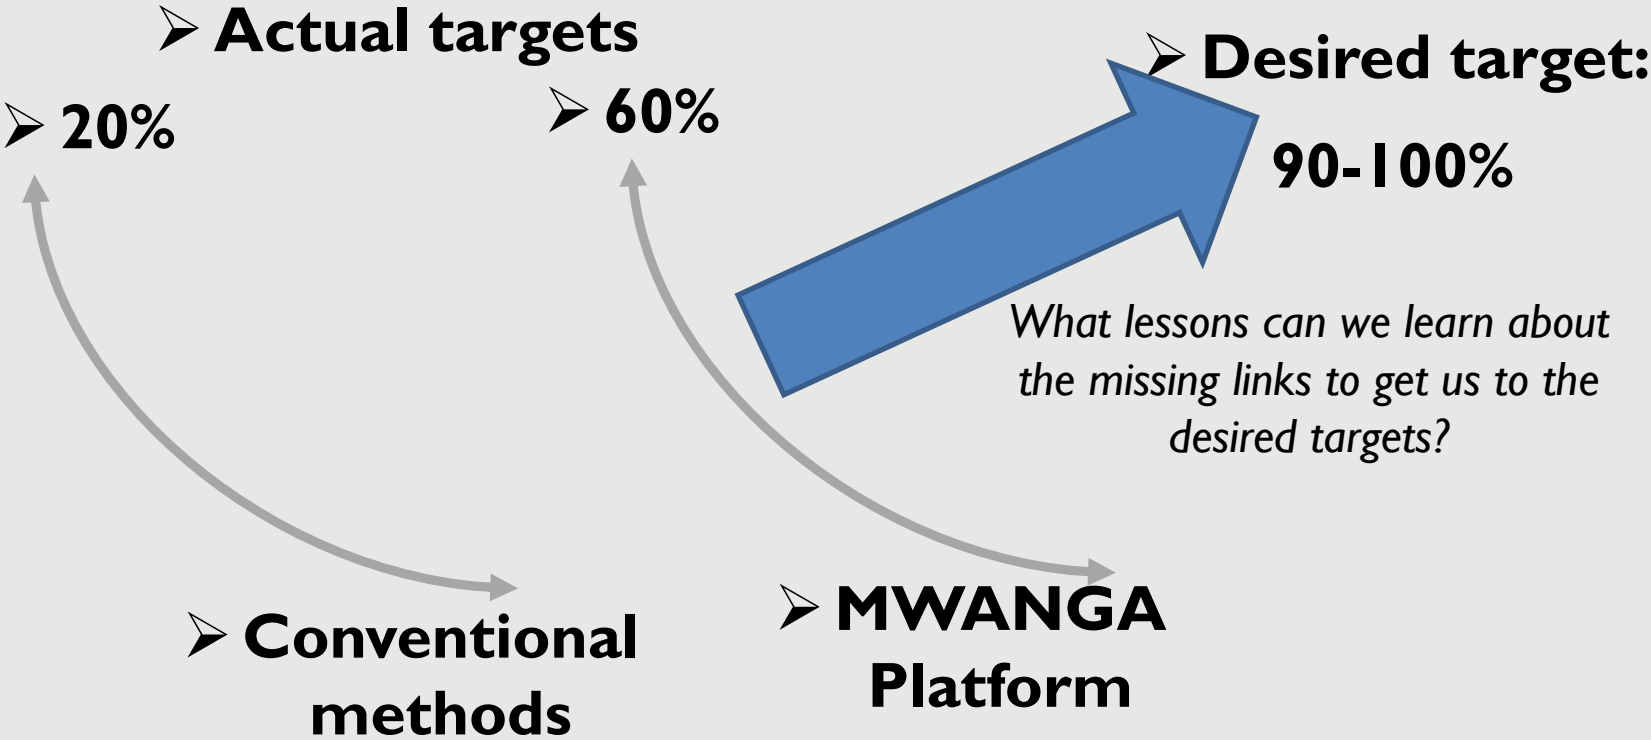

COMMUNITIES COVERED BY MWANGA PLATFORM

- 13 communities in 3 clusters
- A total of 1040 farmers currently membership registered on the platform

THE MWANGA PLATFORM

The Mwanga Platform
connecting farmers to
vital information to
improve farm decision
making

Services of the
Mwanga Platform

Agronomy

**Market
Info**

**Climate
Services**

Agronomy

PERFORMANCE CHECK- MWANGA PLATFORM

- The Mwangi Platform was presented and shared with development partners in Babati on 3 occasions: 16 June, 24-26 September 2017 and February 2018: Agro-dealers, extension agents and processing partners.
- Coordination with service provider and conducted a survey out of the 1250 membership, short survey was conducted and sent to 463 members, and received 385 responses
- The structure of the short survey entailed:
 - Have you heard of MWANGA Platform?
 - If yes or no, and you have the needed information, are you willing to use it?
 - Do you use the MWANGA Platform for your decision making?

PERFORMANCE CHECK- MWANGA PLATFORM

PERFORMANCE CHECK- MWANGA PLATFORM

THE MWANGA PLATFORM- SOUTHERN HIGHLANDS

- Share access to the platform together: MWANGA Platform Access can provide both username and password;
<https://www.echomobile.org/app>
- Face to face meetings and interaction on integrating work
- Ensure inclusion of farmers from Southern Highlands into database platform;
- Learn about efforts on SH work and possibility of integrating efforts;
- Expectations from these discussions: Develop a knowledge package to integrate into MWANGA+ (MWANGA PLUS);
- Write Blogs about Scaling and share information on Website