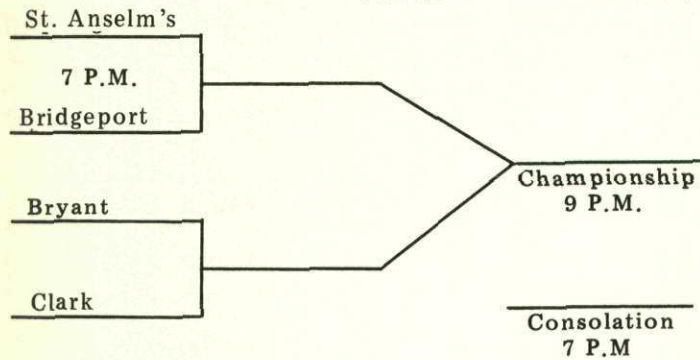

BRYANT HOLIDAY TOURNAMENT

Dec. 28

Dec. 29

ST. ANSELM'S

Location ..... Manchester, N. H.
Enrollment 1,615
Nickname ..... Hawks
Colors ..... Blue & White
College Phone ..... (603) 669-1030
Athletic Director ..... Ted Paulauskas
SID ..... John Thibault
Head Coach ..... Ted Paulauskas
Years at College ..... First
Bryant Series Record 0-0
Returning Lettermen 6
Lettermen Lost 4

BRIDGEPORT

Location ..... Bridgeport, Conn.
Enrollment 5,000
Nickname ..... Purple Knights
Colors ..... Purple & White
College Phone ..... (203) 576-4733
Athletic Director ..... Francis Poisson
SID ..... Richard Ondek
Head Coach ..... Bruce Webster
Years at College 9
Overall Record 127-101
Bryant Series Record 0-0
Returning Lettermen 10
Lettermen Lost 0

CLARK

Location ..... Worcester, Mass
Enrollment 1,800
Nickname ..... Cougars
Colors ..... Scarlet & White
College Phone ..... (617) 793-7161
Athletic Director ..... Russ Granger
Head Coach ..... Wally Halas
Years at College ..... First
Bryant Series Record 0-1
Returning Lettermen 8
Lettermen Lost 2

AREA MEDIA OUTLETS WIRE SERVICES

Dave O'Hara
Sports Editor
Associated Press
260 Summer Street
Boston, Mass. 02210

Gil Peters
Sports Editor
UPI
20 Ashburton Place
Boston, Mass. 02108

TV

Chris Clark
Sports Director
WJAR-TV
Weybosset Street
Providence, R. I. 02903

Red McCreary
Sports Director
WPRI-TV
25 Catamore Blvd.
East Providence, R. I. 02914

Bob Basset
Sports Director
WTEV-TV
New Bedford, Massachusetts 02703

DAILY NEWSPAPERS

Gene Buonaccorsi
Sports Editor
Providence Journal
Providence, R. I. 02903

Ed Duckworth
Asst. Sports Editor
Providence Journal
Providence, R. I. 02903

Bill Parrillo
Providence Journal

Harold Rich
Providence Journal

Joe McHenry
Providence Journal

Frank Lanning
Providence Journal

Mike Madden
Providence Journal

Dave Phillips
Providence Journal

Dave Smith
Sports Editor
Boston Globe
135 Morrissey Blvd.
Boston, Massachusetts 02107

Tom Mulvoy
Asst. Sports Editor
Boston Globe
135 Morrissey Blvd.
Boston, Massachusetts 02107

Joe Concannon
Boston Globe
Milt Greenglass
Sports Editor
Boston H-R-American
Harrison Ave.
Boston, Massachusetts 02106

Bob Monahan
Boston Globe
Ed Gillooly
Sports Dept.
Boston H-R-American
Harrison Ave.
Boston, Massachusetts 02106

Ted Mulchey
Sports Editor
Pawtucket Times
Pawtucket, R. I. 02860

Paul Caldarone
Sports Dept.
Pawtucket Times
Pawtucket, R. I. 02860

Amby Smith
Sports Editor
Pawtucket Valley Times
West Warwick, R. I. 02893

Bill Cauley
Sports Editor
Westerly Sun
Westerly, R. I. 02891

Greg Greene
Sports Editor
Woonsocket Call
Woonsocket, R. I. 02895

Sports Editor
Attleboro Sun
South Main Street
Attleboro, Massachusetts 01703

Sports Editor
Fall River Herald
Pocasset Street
Fall River, Massachusetts 02721

Sports Editor
New Bedford Times
Pleasant Street
New Bedford, Massachusetts 02740

George Donnolly
Sports Editor
Newport Daily News
Newport, R. I. 02840