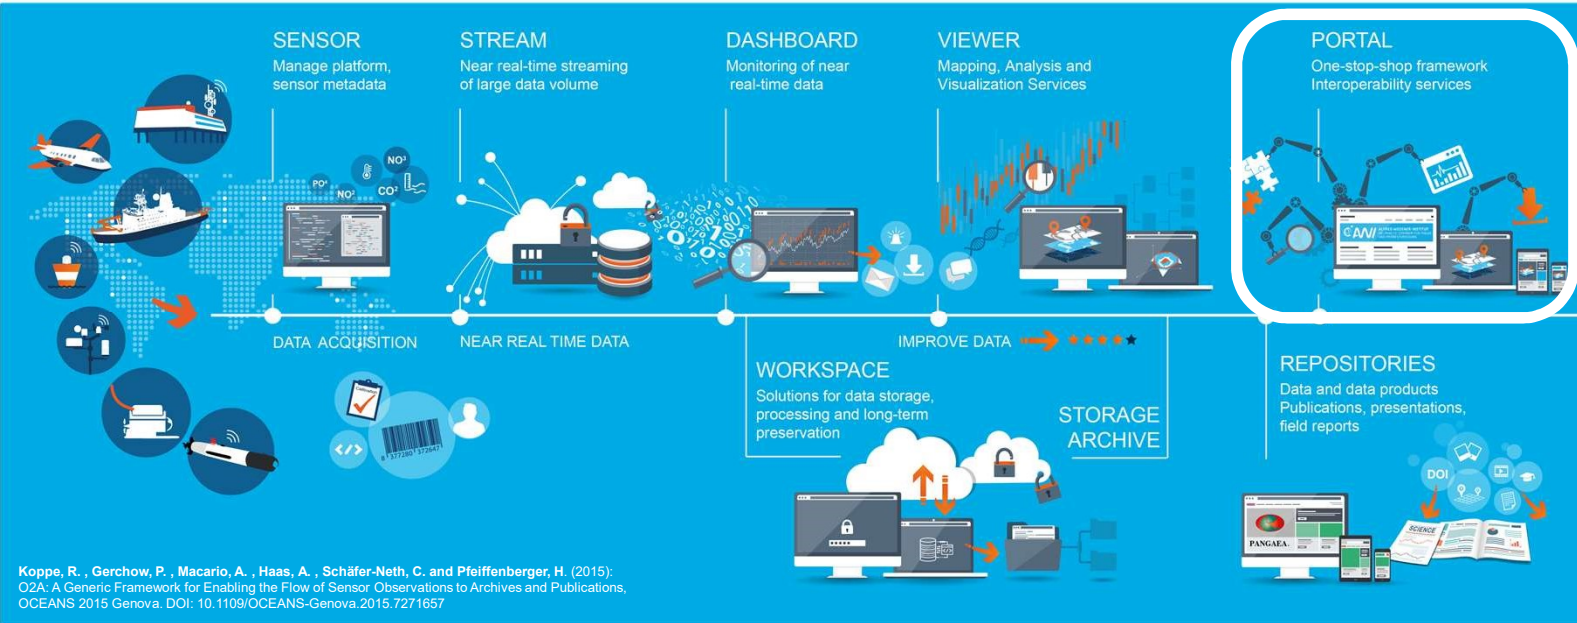

# A one-stop-shop framework for discovery - DATA.awi.de

Koppe, R., Gerchow, P., Macario, A., Haas, A., Schäfer-Neth, C. and Pfeiffenberger, H. (2015): O2A: A Generic Framework for Enabling the Flow of Sensor Observations to Archives and Publications, OCEANS 2015 Genova. DOI: 10.1109/OCEANS-Genova.2015.7271657

## O2A: Data Flow Framework from Sensor Observations to Archives

DATA.awi.de

- Platform/Sensor metadata
- Metadata on field expeditions, dives, flights

- Fit-for-purpose virtual collections,
- Datasets, publications, field reports,...

View metadata, citation and similar papers at CORE.ac.uk

provided by Electronic Publication Information Centre brought to you by COBE

- Harvesting and indexing of heterogeneous content from various sources
- Quality-controlled archived data and GIS data products