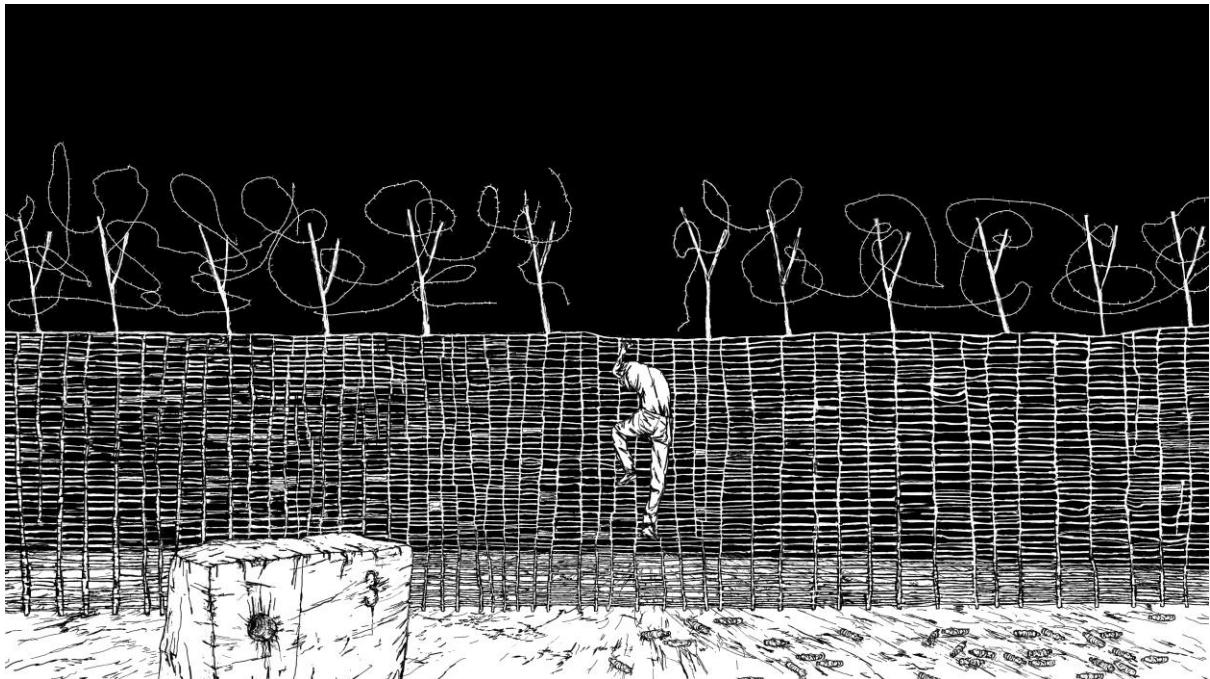

**The Front 4100st Claude Avenue, New Orleans, Louisiana 70117**

**MIGRATIONS**

The Front's 3rd annual open call film festival highlights themes of migration. Presenting a series of short films that address individual journeys, concepts of home, radically shifted perspectives, belonging, and place within the larger context of mass groups of people escaping their homeland for safer ground, being forced out of their own territories, and banned from others.

June 10<sup>th</sup> 2017

Catalougue

Fence/Hammock, Animation, 2017, 1min,20 sec.