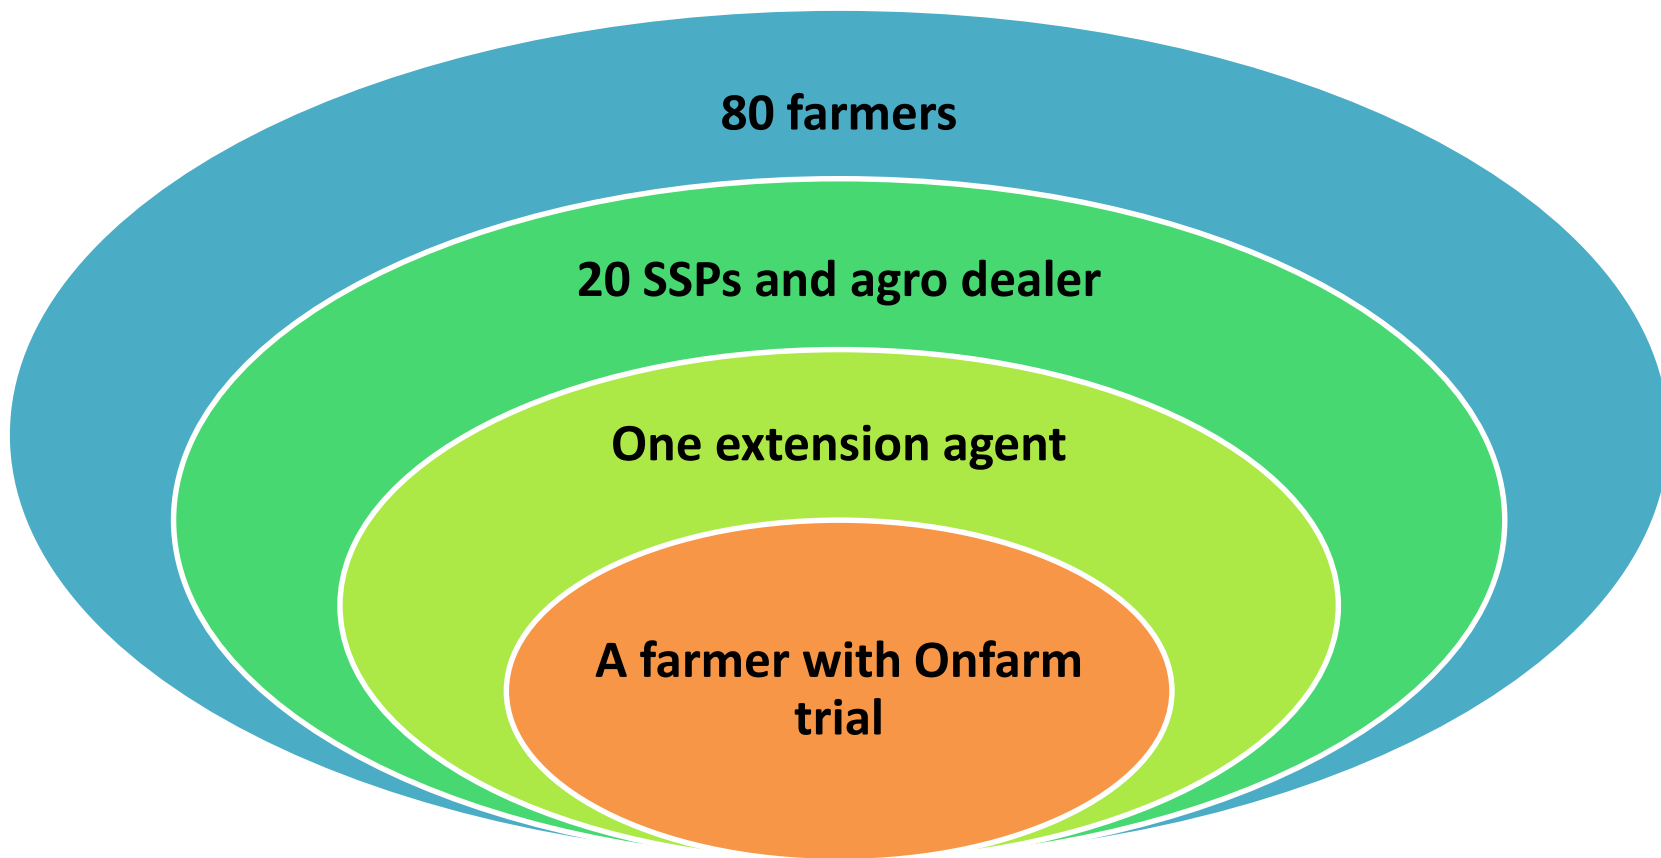

## IITA-Cassava Weed Management Project

**AGRONOMY**

**Communication  
&  
Technology  
Transfer**

**HERBICIDES**

**MECHANICAL**

125,000 farmers are reached

Using due diligence

**2014**

**22**  
**Pre**

**19**  
**PostE**

**2015**

**12**  
**Pre**

**6**  
**PostE**

Onfarm model

# Projected reach per site on onfarm trials in 2016

**50 sites X 200 farmers = 10,000 farmers**

Visit to the palace of HRH Eze Valentine C. Ohunta, Traditional Ruler of Umuokeigbo Umuigu Autonomous Community in Ikwuano LGA