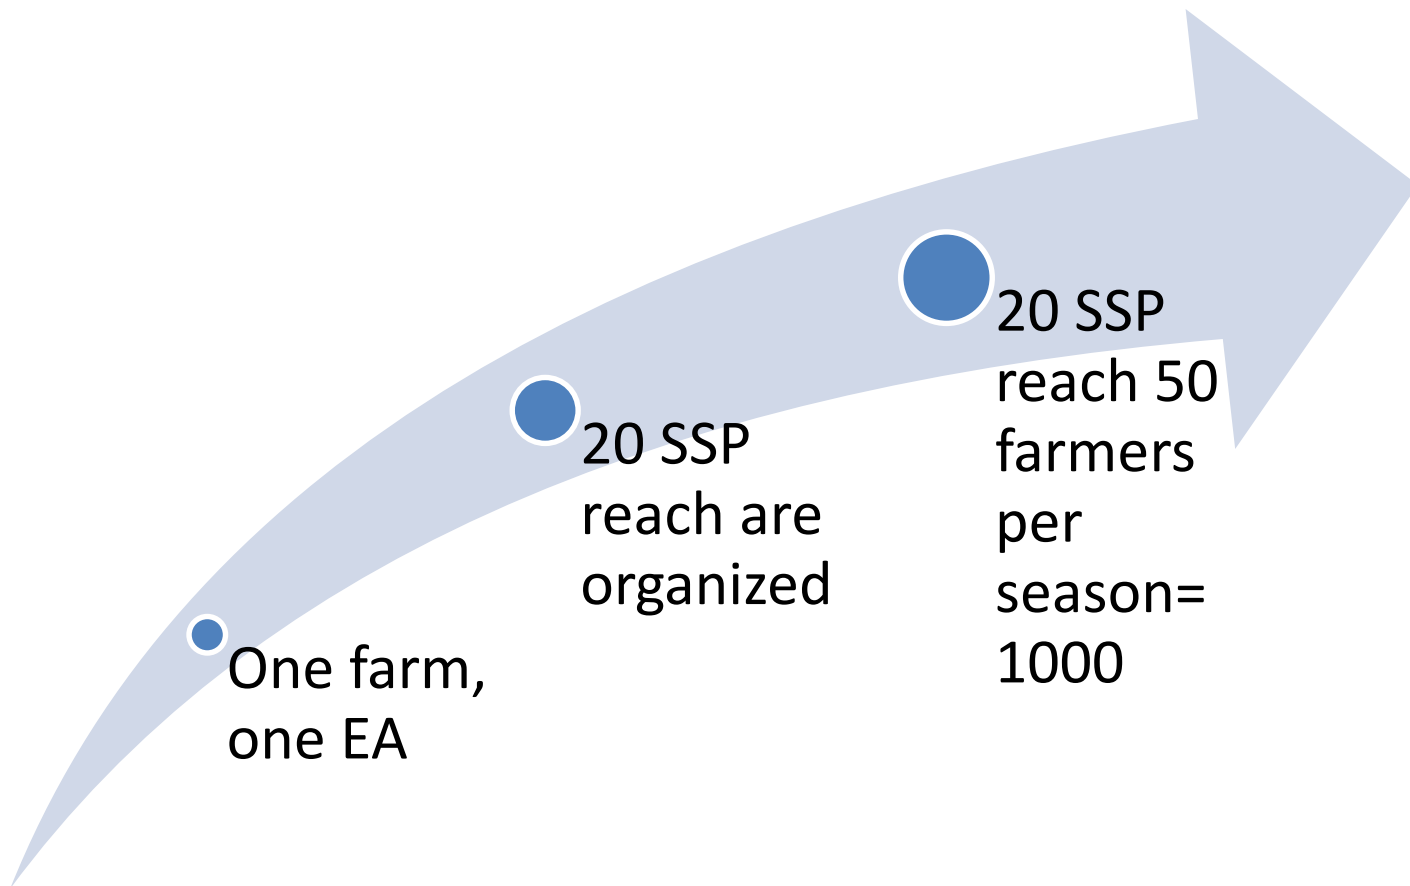

## Farmer Field Days

**Akufo**

**Iporin**

**Idi Ata**

Implementing partners

## Projected reach per site via SSP in 2016

**50 sites X 1000 farmers = 50,000 farmers**