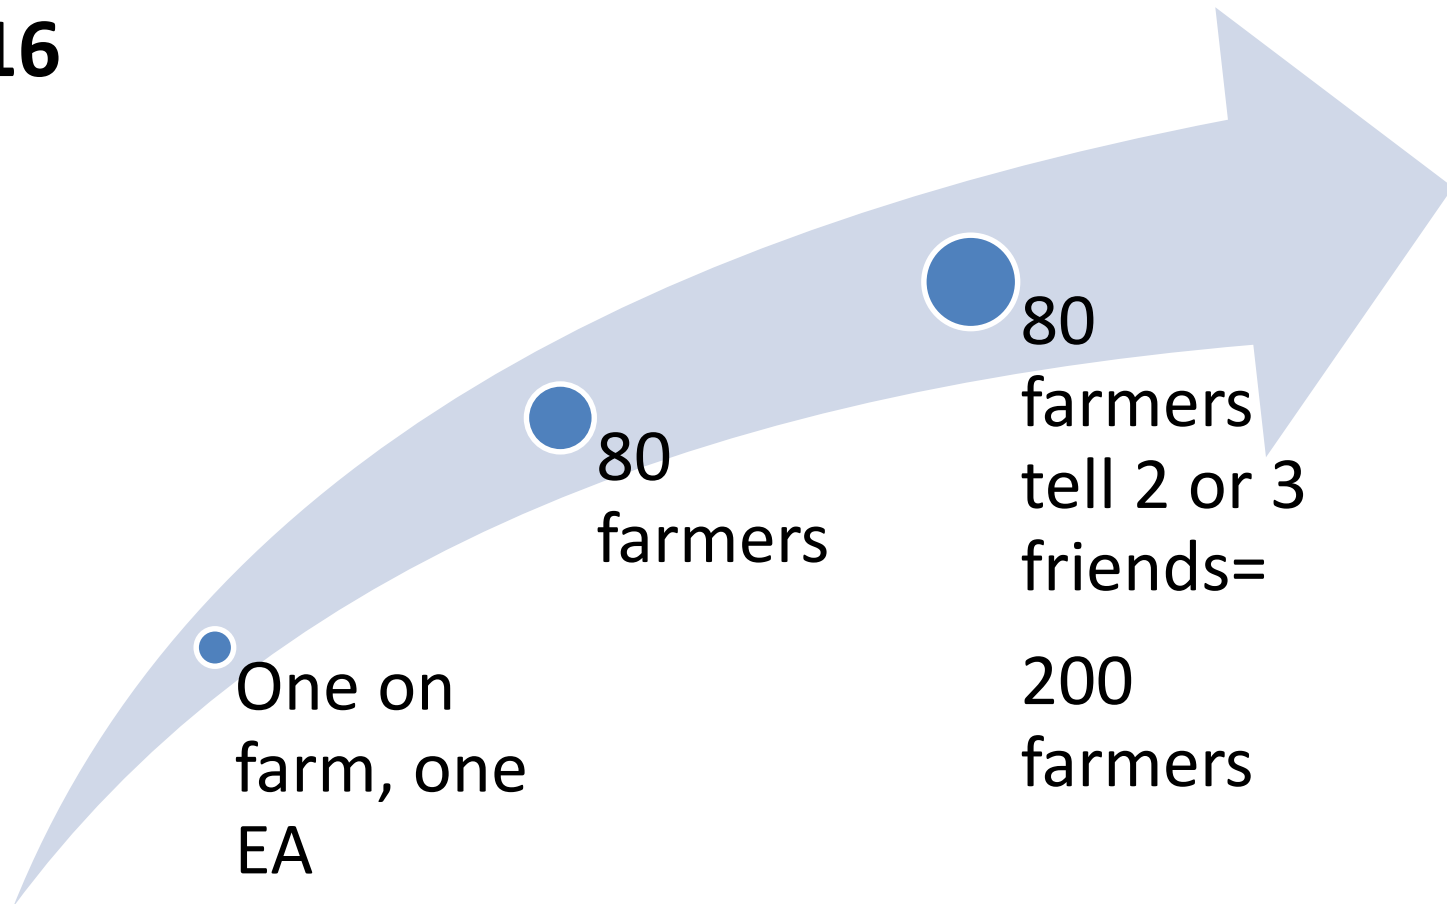

Using due diligence

**2014**

**22**  
**Pre**

**19**  
**PostE**

**2015**

**12**  
**Pre**

**6**  
**PostE**

Onfarm model

# Projected reach per site on onfarm trials in 2016

**50 sites X 200 farmers = 10,000 farmers**

Visit to the palace of HRH Eze Valentine C. Ohunta, Traditional Ruler of Umuokeigbo Umuigu Autonomous Community in Ikwuano LGA