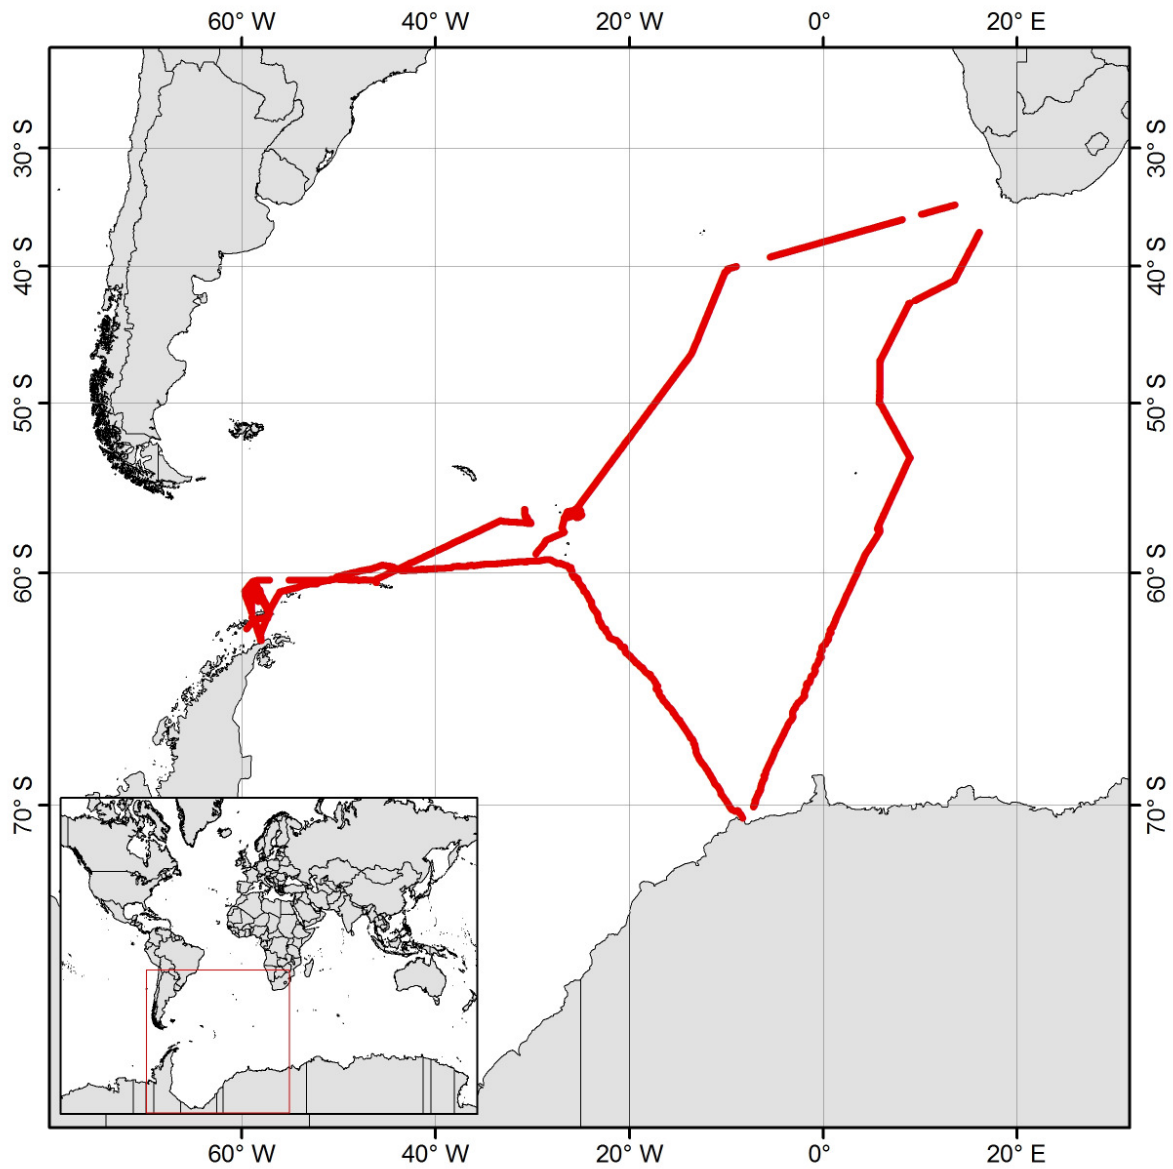

d) Navigation overview

Figure 1: Navigation data as derived from meta navigation table.