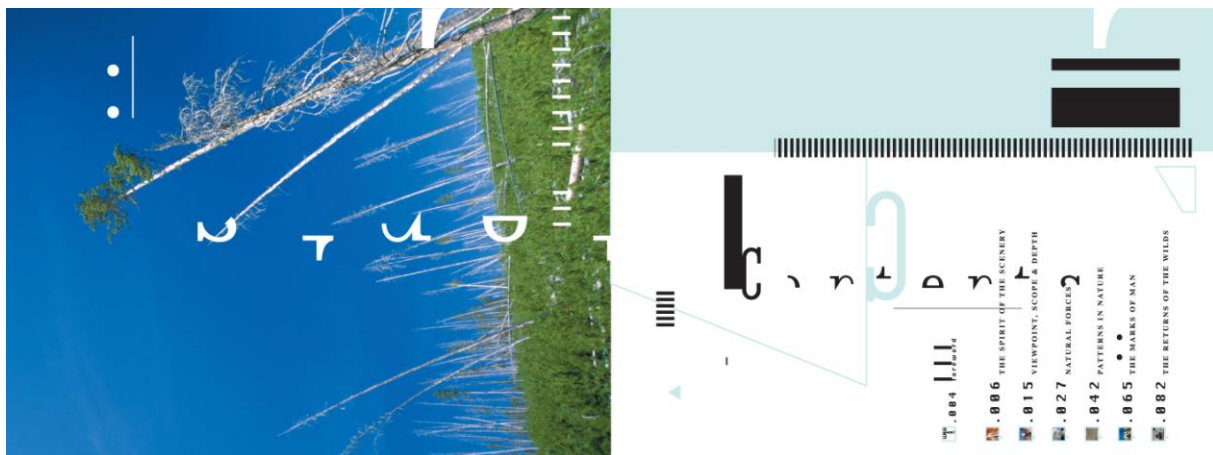

Landographix

Design by Yoong Wah Alex Wong and Didem Çarikçi Wong

A photographic study with nature through design: **Landographix** is a blend of graphical elements and typographic explorations over landscape photography. It is a unique combination and experimental design mixture of a designer and a photographer perspectives. The typographic experimentation aims to enhance and diversify the meaning of the landscape photographs, to present the imagery from the designer's view while causing a manipulation. Patterns, rhythms and textures as elements of nature reshapes insight, essence, composition and structure through design elements.